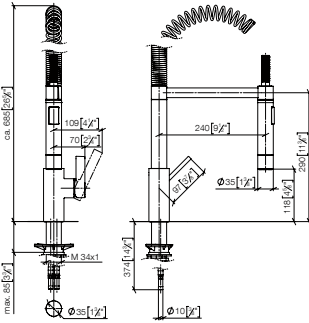

Profi single-lever mixer Sieger Design

33 860 875

TARA ULTRA

Profi single-lever mixer

- 240 mm projection
- pivotable 360°
- air-enriched flow and spray flow
- sprayface with anti-scaling system
- max. flow 8 l/min at 3 bar flow pressure
- lead-free

Intrinsic protection against back flow.

Recommended miscellaneous

Dispenser without rosette

For details and miscellaneous, see page 132.

Recommended miscellaneous

Strainer waste with control handle

For details and miscellaneous, see page 134.

EUR

Chrome	33 860 875-00	1,444.90
Brushed Chrome	33 860 875-93	1,878.40
Platinum	33 860 875-08	2,311.80
Brushed Platinum	33 860 875-06	2,311.80

EUR

Chrome	82 424 970-00	261.00
Brushed Chrome	82 424 970-93	339.30
Platinum	82 424 970-08	417.50
Brushed Platinum	82 424 970-06	417.50

EUR

Chrome	10 712 970-00	184.00
Brushed Chrome	10 712 970-93	239.20
Platinum	10 712 970-08	294.30
Brushed Platinum	10 712 970-06	294.30

Functions