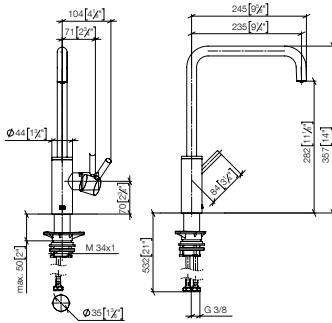

33 815 861

Single-lever mixer

- 235 mm projection
- pivotable spout 360°
- air-enriched flow
- max. flow 8 l/min at 3 bar flow pressure
- lead-free

Recommended miscellaneous

Dispenser without rosette

For details and miscellaneous, see page 132.

		EUR
Chrome	33 815 861-00	755.90
Brushed Chrome	33 815 861-93	982.70
Platinum	33 815 861-08	1,209.40
Brushed Platinum	33 815 861-06	1,209.40
Champagne (22kt Gold)	33 815 861-47	1,511.80
Brushed Champagne (23kt Gold)	33 815 861-46	1,511.80
Durabron (23kt Gold)	33 815 861-09	1,511.80
Brushed Durabron (23kt Gold)	33 815 861-28	1,511.80
Dark Chrome	33 815 861-19	1,133.90
Brushed Dark Platinum	33 815 861-99	1,360.60
Matte Black	33 815 861-33	1,020.50

EUR

		EUR
Chrome	82 424 970-00	261.00
Brushed Chrome	82 424 970-93	339.30
Platinum	82 424 970-08	417.50
Brushed Platinum	82 424 970-06	417.50
Champagne (22kt Gold)	82 424 970-47	522.00
Brushed Champagne (23kt Gold)	82 424 970-46	522.00
Durabron (23kt Gold)	82 424 970-09	522.00
Brushed Durabron (23kt Gold)	82 424 970-28	522.00
Dark Chrome	82 424 970-19	391.60
Brushed Dark Platinum	82 424 970-99	469.70
Matte Black	82 424 970-33	352.30

EUR

Recommended miscellaneous

Strainer waste with control handle

For details and miscellaneous, see page 134.

		EUR
Chrome	10 712 970-00	184.00
Brushed Chrome	10 712 970-93	239.20
Platinum	10 712 970-08	294.30
Brushed Platinum	10 712 970-06	294.30
Champagne (22kt Gold)	10 712 970-47	368.00
Brushed Champagne (23kt Gold)	10 712 970-46	368.00
Durabron (23kt Gold)	10 712 970-09	368.00
Brushed Durabron (23kt Gold)	10 712 970-28	368.00
Dark Chrome	10 712 970-19	276.00
Brushed Dark Platinum	10 712 970-99	275.90
Matte Black	10 712 970-33	248.50

EUR

Recommended miscellaneous

Swivel limitation set

For details and miscellaneous, see page 143.

12 820 970 90 71.60

EUR