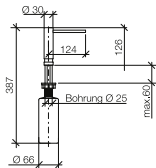

Generic miscellaneous

82 424 970

Dispenser without rosette

- 124 mm projection
- 500 ml bottle
- can be filled from the top
- rotating pump head
- width 30 mm

Goes with ELIO, ENO, META SQUARE, SYNC, TARA ULTRA and MEM