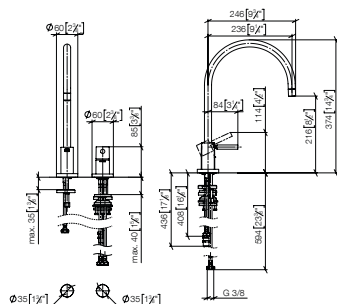

32 815 888

Two-hole mixer with individual rosettes

- 236 mm projection
- pivotable spout 360°
- air-enriched flow
- max. flow 8.3 l/min at 3 bar flow pressure
- lead-free

Operating unit can be positioned freely.

Recommended miscellaneous

Dispenser with rosette

For details and miscellaneous, see page 132.

		EUR
Chrome	32 815 888-00	1,021.80
Brushed Chrome	32 815 888-93	1,328.30
Platinum	32 815 888-08	1,634.90
Brushed Platinum	32 815 888-06	1,634.90
Champagne (22kt Gold)	32 815 888-47	2,043.60
Brushed Champagne (23kt Gold)	32 815 888-46	2,043.60
Durabron (23kt Gold)	32 815 888-09	2,043.60
Brushed Durabron (23kt Gold)	32 815 888-28	2,043.60
Dark Chrome	32 815 888-19	1,532.70
Brushed Dark Platinum	32 815 888-99	1,532.70
Matte Black	32 815 888-33	1,379.40

Recommended miscellaneous

		EUR
Chrome	82 444 970-00	284.30
Brushed Chrome	82 444 970-93	369.60
Platinum	82 444 970-08	454.90
Brushed Platinum	82 444 970-06	454.90
Champagne (22kt Gold)	82 444 970-47	568.60
Brushed Champagne (23kt Gold)	82 444 970-46	568.60
Durabron (23kt Gold)	82 444 970-09	568.60
Brushed Durabron (23kt Gold)	82 444 970-28	568.60
Dark Chrome	82 444 970-19	426.50
Brushed Dark Platinum	82 444 970-99	426.50
Matte Black	82 444 970-33	383.80

Recommended miscellaneous

Strainer waste with control handle

For details and miscellaneous, see page 135.

		EUR
Chrome	10 710 970-00	184.00
Brushed Chrome	10 710 970-93	239.20
Platinum	10 710 970-08	294.30
Brushed Platinum	10 710 970-06	294.30
Champagne (22kt Gold)	10 710 970-47	368.00
Brushed Champagne (23kt Gold)	10 710 970-46	368.00
Durabron (23kt Gold)	10 710 970-09	368.00
Brushed Durabron (23kt Gold)	10 710 970-28	368.00
Dark Chrome	10 710 970-19	276.00
Brushed Dark Platinum	10 710 970-99	275.90
Matte Black	10 710 970-33	248.50

Recommended miscellaneous

Swivel limitation set

For details and miscellaneous, see page 143.

		EUR
	12 820 970 90	71.60