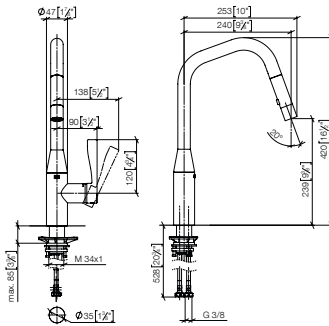

33 875 895

SYNC Single-lever mixer Pull-down with spray function

- 240 mm projection
- pivotable spout 360°
- laminar and spray flow
- 1800 mm metal shower hose
- sprayface with anti-scaling system
- max. flow 10.4 l/min at 3 bar flow pressure
- lead-free

Intrinsic protection against back flow.

Recommended miscellaneous

Dispenser without rosette

For details and miscellaneous, see page 132.

		EUR
Chrome	33 875 895-00	923.50
Brushed Chrome	33 875 895-93	1,200.60
Platinum	33 875 895-08	1,477.40
Brushed Platinum	33 875 895-06	1,477.40
Champagne (22kt Gold)	33 875 895-47	1,847.00
Brushed Champagne (23kt Gold)	33 875 895-46	1,847.00
Durabron (23kt Gold)	33 875 895-09	1,847.00
Brushed Durabron (23kt Gold)	33 875 895-28	1,847.00
Dark Chrome	33 875 895-19	1,385.30
Brushed Dark Platinum	33 875 895-99	1,385.30
Matte Black	33 875 895-33	1,246.80

Recommended miscellaneous

Strainer waste with control handle

For details and miscellaneous, see page 134.

		EUR
Chrome	82 424 970-00	261.00
Brushed Chrome	82 424 970-93	339.30
Platinum	82 424 970-08	417.50
Brushed Platinum	82 424 970-06	417.50
Champagne (22kt Gold)	82 424 970-47	522.00
Brushed Champagne (23kt Gold)	82 424 970-46	522.00
Durabron (23kt Gold)	82 424 970-09	522.00
Brushed Durabron (23kt Gold)	82 424 970-28	522.00
Dark Chrome	82 424 970-19	391.60
Brushed Dark Platinum	82 424 970-99	469.70
Matte Black	82 424 970-33	352.30

Recommended miscellaneous

Swivel limitation set

For details and miscellaneous, see page 144.

		EUR
Chrome	10 712 970-00	184.00
Brushed Chrome	10 712 970-93	239.20
Platinum	10 712 970-08	294.30
Brushed Platinum	10 712 970-06	294.30
Champagne (22kt Gold)	10 712 970-47	368.00
Brushed Champagne (23kt Gold)	10 712 970-46	368.00
Durabron (23kt Gold)	10 712 970-09	368.00
Brushed Durabron (23kt Gold)	10 712 970-28	368.00
Dark Chrome	10 712 970-19	276.00
Brushed Dark Platinum	10 712 970-99	275.90
Matte Black	10 712 970-33	248.50

		EUR
	12 821 970 90	61.20