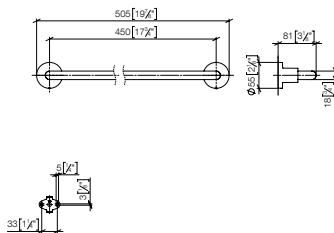

Towel bar

- gauge 450 mm
- width 505 mm
- 81 mm projection

Goes with TARA