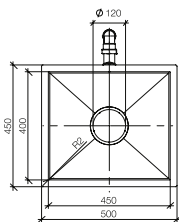

Not suitable for combining with strainer waste.

		EUR
Matte White	38 400 002-62	1,073.10
Matte Black	38 400 002-71	1,073.10

38 450 002

Single sink

- under-mounted
- 450 x 400 mm
- sink depth 175 mm
- Glazed steel sink and drain cover
- 3 1/2" closable strainer basket valve
- Including pop-up waste and overflow set
- attachment set
- suitable for base units 550 mm
- radius 2 mm