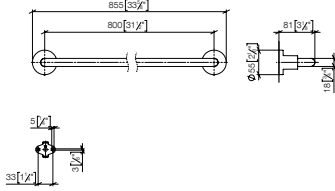

83 080 892

Towel bar
• gauge 800 mm
• width 855 mm
• 81 mm projection
Goes with TARA