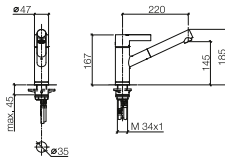

Recommended miscellaneous

Dispenser without rosette

For details and miscellaneous, see page 132.

Recommended miscellaneous

Strainer waste with control handle

For details and miscellaneous, see page 134.

		EUR
Chrome	33 840 760-00	630.80
Brushed Chrome	33 840 760-93	820.00
Platinum	33 840 760-08	1,009.30
Brushed Platinum	33 840 760-06	1,009.30
Champagne (22kt Gold)	33 840 760-47	1,261.60
Brushed Champagne (23kt Gold)	33 840 760-46	1,261.60
Brushed Durabronz (23kt Gold)	33 840 760-28	1,261.60
Dark Chrome	33 840 760-19	946.20
Brushed Dark Platinum	33 840 760-99	946.20

		EUR
Chrome	82 424 970-00	261.00
Brushed Chrome	82 424 970-93	339.30
Platinum	82 424 970-08	417.50
Brushed Platinum	82 424 970-06	417.50
Champagne (22kt Gold)	82 424 970-47	522.00
Brushed Champagne (23kt Gold)	82 424 970-46	522.00
Brushed Durabronz (23kt Gold)	82 424 970-28	522.00
Dark Chrome	82 424 970-19	391.60
Brushed Dark Platinum	82 424 970-99	469.70

		EUR
Chrome	10 712 970-00	184.00
Brushed Chrome	10 712 970-93	239.20
Platinum	10 712 970-08	294.30
Brushed Platinum	10 712 970-06	294.30
Champagne (22kt Gold)	10 712 970-47	368.00
Brushed Champagne (23kt Gold)	10 712 970-46	368.00
Brushed Durabronz (23kt Gold)	10 712 970-28	368.00
Dark Chrome	10 712 970-19	276.00
Brushed Dark Platinum	10 712 970-99	275.90