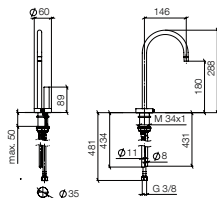

Required miscellaneous

Hot water tank incl. filter

12 892 970 90

EUR

1,112.80

For details and miscellaneous, see page 112.

		EUR
Chrome	17 861 875-00	1,093.40
Brushed Chrome	17 861 875-93	1,421.40
Platinum	17 861 875-08	1,749.40
Brushed Platinum	17 861 875-06	1,749.40
Champagne (22kt Gold)	17 861 875-47	2,186.80
Brushed Champagne (23kt Gold)	17 861 875-46	2,186.80
Durabron (23kt Gold)	17 861 875-09	2,186.80
Brushed Durabron (23kt Gold)	17 861 875-28	2,186.80
Dark Chrome	17 861 875-19	1,640.10
Brushed Dark Platinum	17 861 875-99	1,640.00
Matte Black	17 861 875-33	1,475.80