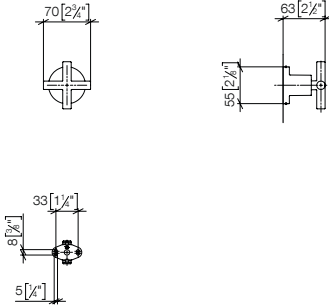

83 251 892

Hooks

- width 70 mm
- 64 mm projection

Goes with TARA

		EUR
Chrome	83 251 892-00	91.10
Brushed Chrome	83 251 892-93	118.40
Platinum	83 251 892-08	145.80
Brushed Platinum	83 251 892-06	145.80
Champagne (22kt Gold)	83 251 892-47	182.20
Brushed Champagne (23kt Gold)	83 251 892-46	182.20
Durabross (23kt Gold)	83 251 892-09	182.20
Brushed Durabross (23kt Gold)	83 251 892-28	182.20
Dark Chrome	83 251 892-19	136.70
Brushed Dark Platinum	83 251 892-99	164.00
Matte Black	83 251 892-33	123.00

83 251 780