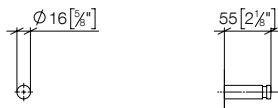

Generic miscellaneous

83 251 220

Hooks

- 55 mm projection

Goes with ELIO, ENO, META SQUARE, SYNC, TARA ULTRA and MEM

		EUR
Chrome	83 251 220-00	42.70
Brushed Chrome	83 251 220-93	55.50
Platinum	83 251 220-08	68.10
Brushed Platinum	83 251 220-06	68.10
Champagne (22kt Gold)	83 251 220-47	85.40
Brushed Champagne (23kt Gold)	83 251 220-46	85.40
Durabronz (23kt Gold)	83 251 220-09	85.40
Brushed Durabronz (23kt Gold)	83 251 220-28	85.40
Dark Chrome	83 251 220-19	64.00
Brushed Dark Platinum	83 251 220-99	76.80
Matte Black	83 251 220-33	57.70