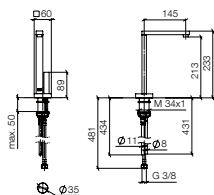

Required miscellaneous

Hot water tank incl. filter

For details and miscellaneous, see page 112.

		EUR
	12 892 970 90	1,112.80