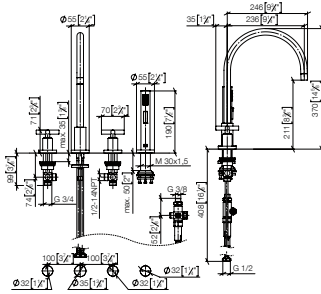

20 815 892 +
27 731 970

Three-hole mixer with rinsing spray set

- 235 mm projection
- pivotable spout 360°
- air-enriched flow and spray flow
- fabric braided hose 1500 mm
- automatic spout/shower diverter
- sprayface with anti-scaling system
- max. flow 7 l/min at 3 bar flow pressure
- lead-free

Intrinsic protection against back flow.

		EUR
Chrome	1 x 20 815 892-00	1,088.90
	1 x 27 731 970-00	519.80
Total price:		1,608.70
Brushed Chrome	1 x 20 815 892-93	1,415.60
	1 x 27 731 970-93	675.70
Total price:		2,091.30
Platinum	1 x 20 815 892-08	1,742.30
	1 x 27 731 970-08	831.70
Total price:		2,574.00
Brushed Platinum	1 x 20 815 892-06	1,742.30
	1 x 27 731 970-06	831.70
Total price:		2,574.00
Champagne (22kt Gold)	1 x 20 815 892-47	2,177.80
	1 x 27 731 970-47	1,039.60
Total price:		3,217.40
Brushed Champagne (23kt Gold)	1 x 20 815 892-46	2,177.80
	1 x 27 731 970-46	1,039.60
Total price:		3,217.40
Durabronze (23kt Gold)	1 x 20 815 892-09	2,177.80
	1 x 27 731 970-09	1,039.60
Total price:		3,217.40
Brushed Durabronze (23kt Gold)	1 x 20 815 892-28	2,177.80
	1 x 27 731 970-28	1,039.60
Total price:		3,217.40
Dark Chrome	1 x 20 815 892-19	1,633.40
	1 x 27 731 970-19	779.70
Total price:		2,413.10
Brushed Dark Platinum	1 x 20 815 892-99	1,633.30
	1 x 27 731 970-99	779.70
Total price:		2,413.00
Matte Black	1 x 20 815 892-33	1,469.90
	1 x 27 731 970-33	701.70
Total price:		2,171.60

Recommended miscellaneous

Dispenser with rosette

Chrome

82 444 970-00

EUR

284.30

For details and miscellaneous, see page 132.

Recommended miscellaneous

Strainer waste with control handle

Chrome

10 710 970-00

EUR

184.00

For details and miscellaneous, see page 135.