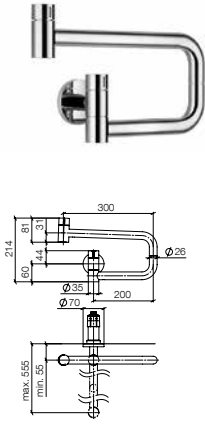

30 805 875

POT FILLER Cold-water valve

- 500 mm projection
- pivoting spout
- laminar flow
- max. flow 5.7 l/min at 3 bar flow pressure
- lead-free

Required miscellaneous

POT FILLER Concealed wall elbow

- min. recess depth 80 mm
- max. recess depth 125 mm

For details and miscellaneous, see page 144.

Recommended miscellaneous

Aerator laminar with slit Laminar flow M24x1

- to increase flow rate to 11 l/min at 3 bar flow pressure

		EUR
Chrome	30 805 875-00	1,230.50
Brushed Chrome	30 805 875-93	1,599.70
Platinum	30 805 875-08	1,968.80
Brushed Platinum	30 805 875-06	1,968.80
Champagne (22kt Gold)	30 805 875-47	2,461.00
Brushed Champagne (23kt Gold)	30 805 875-46	2,461.00
Durabron (23kt Gold)	30 805 875-09	2,461.00
Brushed Durabron (23kt Gold)	30 805 875-28	2,461.00
Dark Chrome	30 805 875-19	1,845.80
Brushed Dark Platinum	30 805 875-99	1,839.20

		EUR
Concealed rough parts	35 087 970 90	173.20

		EUR
Chrome	90 23 01 026 03-00	47.00
Platinum	90 23 01 026 03-08	60.00
Brushed Platinum	90 23 01 026 03-06	68.00
Brushed Durabron (23kt Gold)	90 23 01 026 03-28	71.00
Brushed Dark Platinum	90 23 01 026 03-99	70.00