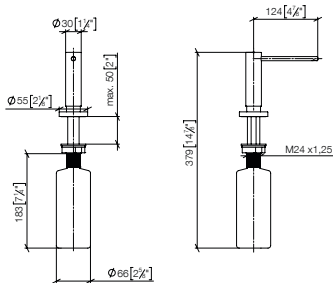

82 444 970

Dispenser with rosette

- 124 mm projection
- 500 ml bottle
- can be filled from the top
- rotating pump head

Goes with ELIO, MEM, META SQUARE, TARA and TARA ULTRA

		EUR
Chrome	82 444 970-00	284.30
Brushed Chrome	82 444 970-93	369.60
Platinum	82 444 970-08	454.90
Brushed Platinum	82 444 970-06	454.90
Champagne (22kt Gold)	82 444 970-47	568.60
Brushed Champagne (23kt Gold)	82 444 970-46	568.60
Durabronz (23kt Gold)	82 444 970-09	568.60
Brushed Durabronz (23kt Gold)	82 444 970-28	568.60
Dark Chrome	82 444 970-19	426.50
Matte Black	82 444 970-33	383.80
Brushed Dark Platinum	82 444 970-99	426.50