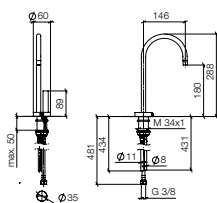

EUR
Chrome	17 861 875-00	1,093.40
Brushed Chrome	17 861 875-93	1,421.40
Platinum	17 861 875-08	1,749.40
Brushed Platinum	17 861 875-06	1,749.40
Champagne (22kt Gold)	17 861 875-47	2,186.80
Brushed Champagne (23kt Gold)	17 861 875-46	2,186.80
Durabronze (23kt Gold)	17 861 875-09	2,186.80
Brushed Durabronze (23kt Gold)	17 861 875-28	2,186.80
Dark Chrome	17 861 875-19	1,640.10
Brushed Dark Platinum	17 861 875-99	1,640.00
Matte Black	17 861 875-33	1,475.80

Required miscellaneous

Hot water tank incl. filter

For details and miscellaneous, see page 112.

		EUR
	12 892 970 90	1,112.80