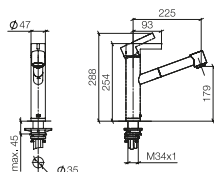

Recommended miscellaneous

Dispenser without rosette

For details and miscellaneous, see page 132.

		EUR
Chrome	82 424 970-00	261.00
Brushed Chrome	82 424 970-93	339.30
Platinum	82 424 970-08	417.50
Brushed Platinum	82 424 970-06	417.50
Champagne (22kt Gold)	82 424 970-47	522.00
Brushed Champagne (23kt Gold)	82 424 970-46	522.00
Brushed Durabronze (23kt Gold)	82 424 970-28	522.00
Dark Chrome	82 424 970-19	391.60
Brushed Dark Platinum	82 424 970-99	469.70

Recommended miscellaneous

Strainer waste with control handle

For details and miscellaneous, see page 134.

		EUR
Chrome	10 712 970-00	184.00
Brushed Chrome	10 712 970-93	239.20
Platinum	10 712 970-08	294.30
Brushed Platinum	10 712 970-06	294.30
Champagne (22kt Gold)	10 712 970-47	368.00
Brushed Champagne (23kt Gold)	10 712 970-46	368.00
Brushed Durabronze (23kt Gold)	10 712 970-28	368.00
Dark Chrome	10 712 970-19	276.00
Brushed Dark Platinum	10 712 970-99	275.90