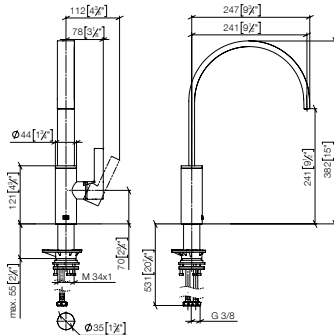

33 815 682

Single-lever mixer

- 241 mm projection
- pivotable spout 360°
- air-enriched flow
- max. flow 10 l/min at 3 bar flow pressure
- lead-free

Recommended miscellaneous

Dispenser without rosette

For details and miscellaneous, see page 132.

		EUR
Chrome	33 815 682-00	998.10
Brushed Chrome	33 815 682-93	1,297.50
Platinum	33 815 682-08	1,597.00
Brushed Platinum	33 815 682-06	1,597.00
Champagne (22kt Gold)	33 815 682-47	1,996.20
Brushed Champagne (23kt Gold)	33 815 682-46	1,996.20
Durabron (23kt Gold)	33 815 682-09	1,996.20
Brushed Durabron (23kt Gold)	33 815 682-28	1,996.20
Dark Chrome	33 815 682-19	1,497.20
Brushed Dark Platinum	33 815 682-99	1,497.20
Matte Black	33 815 682-33	1,347.40

Recommended miscellaneous

Dispenser without rosette

		EUR
Chrome	82 424 970-00	261.00
Brushed Chrome	82 424 970-93	339.30
Platinum	82 424 970-08	417.50
Brushed Platinum	82 424 970-06	417.50
Champagne (22kt Gold)	82 424 970-47	522.00
Brushed Champagne (23kt Gold)	82 424 970-46	522.00
Durabron (23kt Gold)	82 424 970-09	522.00
Brushed Durabron (23kt Gold)	82 424 970-28	522.00
Dark Chrome	82 424 970-19	391.60
Brushed Dark Platinum	82 424 970-99	469.70
Matte Black	82 424 970-33	352.30

Recommended miscellaneous

Strainer waste with control handle

For details and miscellaneous, see page 134.

		EUR
Chrome	10 712 970-00	184.00
Brushed Chrome	10 712 970-93	239.20
Platinum	10 712 970-08	294.30
Brushed Platinum	10 712 970-06	294.30
Champagne (22kt Gold)	10 712 970-47	368.00
Brushed Champagne (23kt Gold)	10 712 970-46	368.00
Durabron (23kt Gold)	10 712 970-09	368.00
Brushed Durabron (23kt Gold)	10 712 970-28	368.00
Dark Chrome	10 712 970-19	276.00
Brushed Dark Platinum	10 712 970-99	275.90
Matte Black	10 712 970-33	248.50

Recommended miscellaneous

Swivel limitation set

For details and miscellaneous, see page 143.

		EUR
	12 820 970 90	71.60