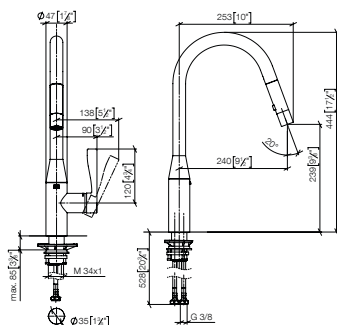

33 870 895

SYNC **Single-lever mixer Pull-down with spray function**

- 240 mm projection
- pivotable spout 360°
- laminar and spray flow
- 1800 mm metal shower hose
- sprayface with anti-scaling system
- max. flow 10.4 l/min at 3 bar flow pressure
- lead-free

Intrinsic protection against back flow.

Recommended miscellaneous

Dispenser without rosette

For details and miscellaneous, see page 132.

		EUR
Chrome	33 870 895-00	923.50
Brushed Chrome	33 870 895-93	1,200.60
Platinum	33 870 895-08	1,477.40
Brushed Platinum	33 870 895-06	1,477.40
Champagne (22kt Gold)	33 870 895-47	1,847.00
Brushed Champagne (23kt Gold)	33 870 895-46	1,847.00
Durabronz (23kt Gold)	33 870 895-09	1,847.00
Brushed Durabronz (23kt Gold)	33 870 895-28	1,847.00
Dark Chrome	33 870 895-19	1,385.30
Brushed Dark Platinum	33 870 895-99	1,385.30
Matte Black	33 870 895-33	1,246.80

Recommended miscellaneous

Dispenser without rosette

		EUR
Chrome	82 424 970-00	261.00
Brushed Chrome	82 424 970-93	339.30
Platinum	82 424 970-08	417.50
Brushed Platinum	82 424 970-06	417.50
Champagne (22kt Gold)	82 424 970-47	522.00
Brushed Champagne (23kt Gold)	82 424 970-46	522.00
Durabronz (23kt Gold)	82 424 970-09	522.00
Brushed Durabronz (23kt Gold)	82 424 970-28	522.00
Dark Chrome	82 424 970-19	391.60
Brushed Dark Platinum	82 424 970-99	469.70
Matte Black	82 424 970-33	352.30

Recommended miscellaneous

Strainer waste with control handle

For details and miscellaneous, see page 134.

		EUR
Chrome	10 712 970-00	184.00
Brushed Chrome	10 712 970-93	239.20
Platinum	10 712 970-08	294.30
Brushed Platinum	10 712 970-06	294.30
Champagne (22kt Gold)	10 712 970-47	368.00
Brushed Champagne (23kt Gold)	10 712 970-46	368.00
Durabronz (23kt Gold)	10 712 970-09	368.00
Brushed Durabronz (23kt Gold)	10 712 970-28	368.00
Dark Chrome	10 712 970-19	276.00
Brushed Dark Platinum	10 712 970-99	275.90
Matte Black	10 712 970-33	248.50

Recommended miscellaneous

Swivel limitation set

For details and miscellaneous, see page 144.

		EUR
	12 821 970 90	61.20