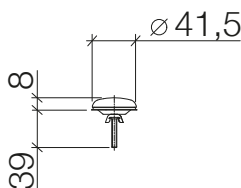

12 715 970

Cover for tap hole

		EUR
Chrome	12 715 970-00	40.90
Brushed Chrome	12 715 970-93	53.20
Platinum	12 715 970-08	65.40
Brushed Platinum	12 715 970-06	65.40
Champagne (22kt Gold)	12 715 970-47	81.80
Brushed Champagne (23kt Gold)	12 715 970-46	81.80
Durabross (23kt Gold)	12 715 970-09	81.80
Brushed Durabross (23kt Gold)	12 715 970-28	81.80
Dark Chrome	12 715 970-19	61.30
Brushed Dark Platinum	12 715 970-99	73.60
Matte Black	12 715 970-33	55.20