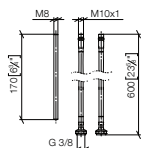

Generic miscellaneous

10 410 003

Pop-up waste and overflow with electronic control

- 3½" electronic drain valve (TouchFlow)
- button integrated in overflow
- concealed overflow
- strainer insert

Only suitable for combining with polished high-grade steel kitchen sinks.

Stainless Steel

10 410 003-85

EUR
287.30

12 802 970

Extension set

- for clamping depths > 45 mm to max. 85 mm

For combination with two-hole mixer
32800680, 32805680, 32843680, 32800790
only.

12 802 970 90

EUR
62.00

12 803 970

Extension set

- for clamping depths > 45 mm to max. 85 mm

For combination with single-lever mixer
33800790, 33800875, 33816875, 33818875,
33810625, 33820625, 33800888, 33815888,
33805875, 33800760.

12 803 970 90

EUR
78.70