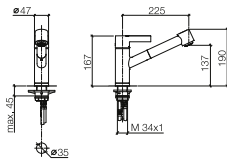

Recommended miscellaneous

Dispenser without rosette

For details and miscellaneous, see page 132.

Recommended miscellaneous

Strainer waste with control handle

For details and miscellaneous, see page 134.

		EUR
Chrome	33 870 760-00	672.30
Brushed Chrome	33 870 760-93	874.00
Platinum	33 870 760-08	1,075.70
Brushed Platinum	33 870 760-06	1,075.70
Champagne (22kt Gold)	33 870 760-47	1,344.60
Brushed Champagne (23kt Gold)	33 870 760-46	1,344.60
Brushed Durabronze (23kt Gold)	33 870 760-28	1,344.60
Dark Chrome	33 870 760-19	1,008.50
Brushed Dark Platinum	33 870 760-99	1,008.50

		EUR
Chrome	82 424 970-00	261.00
Brushed Chrome	82 424 970-93	339.30
Platinum	82 424 970-08	417.50
Brushed Platinum	82 424 970-06	417.50
Champagne (22kt Gold)	82 424 970-47	522.00
Brushed Champagne (23kt Gold)	82 424 970-46	522.00
Brushed Durabronze (23kt Gold)	82 424 970-28	522.00
Dark Chrome	82 424 970-19	391.60
Brushed Dark Platinum	82 424 970-99	469.70

		EUR
Chrome	10 712 970-00	184.00
Brushed Chrome	10 712 970-93	239.20
Platinum	10 712 970-08	294.30
Brushed Platinum	10 712 970-06	294.30
Champagne (22kt Gold)	10 712 970-47	368.00
Brushed Champagne (23kt Gold)	10 712 970-46	368.00
Brushed Durabronze (23kt Gold)	10 712 970-28	368.00
Dark Chrome	10 712 970-19	276.00
Brushed Dark Platinum	10 712 970-99	275.90