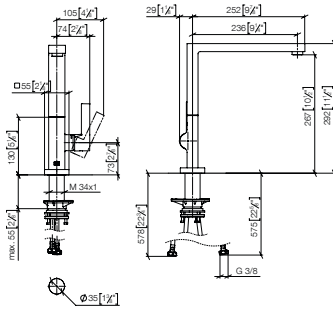

Projection 235mm

32 843 680 +
27 784 970

33 800 680

Single-lever mixer

- 236 mm projection
- pivotable spout 360°
- air-enriched flow
- max. flow 8 l/min at 3 bar flow pressure
- lead-free

Recommended miscellaneous