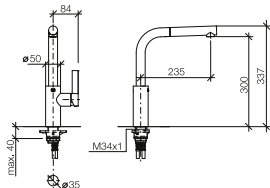

33 840 790

Single-lever mixer Pull-out

- 235 mm projection
- pivotable spout 360°
- air-enriched flow
- fabric braided hose 1500 mm
- max. flow 8.8 l/min at 3 bar flow pressure
- lead-free

Intrinsic protection against back flow.