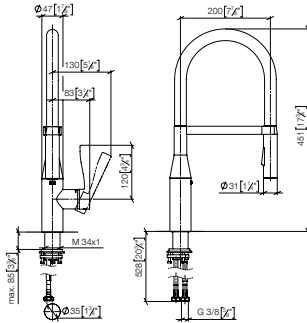

Profi single-lever mixer

- 200 mm projection
- Flexible silicone hose with large operating range of up to 350 mm
- pivotable 360°
- air-enriched flow and spray flow
- sprayface with anti-scaling system
- max. flow 9.5 l/min at 3 bar flow pressure
- lead-free

Intrinsic protection against back flow.

Recommended miscellaneous

Dispenser without rosette

For details and miscellaneous, see page 132.

Recommended miscellaneous

Strainer waste with control handle

For details and miscellaneous, see page 134.

Recommended miscellaneous

Swivel limitation set

For details and miscellaneous, see page 144.

		EUR
Chrome	33 865 895-00	1,200.70
Brushed Chrome	33 865 895-93	1,560.90
Platinum	33 865 895-08	1,921.00
Brushed Platinum	33 865 895-06	1,921.00
Champagne (22kt Gold)	33 865 895-47	2,401.40
Brushed Champagne (23kt Gold)	33 865 895-46	2,401.40
Durabron (23kt Gold)	33 865 895-09	2,401.40
Brushed Durabron (23kt Gold)	33 865 895-28	2,401.40
Dark Chrome	33 865 895-19	1,801.10
Brushed Dark Platinum	33 865 895-99	1,800.80
Matte Black	33 865 895-33	1,621.00

		EUR
Chrome	82 424 970-00	261.00
Brushed Chrome	82 424 970-93	339.30
Platinum	82 424 970-08	417.50
Brushed Platinum	82 424 970-06	417.50
Champagne (22kt Gold)	82 424 970-47	522.00
Brushed Champagne (23kt Gold)	82 424 970-46	522.00
Durabron (23kt Gold)	82 424 970-09	522.00
Brushed Durabron (23kt Gold)	82 424 970-28	522.00
Dark Chrome	82 424 970-19	391.60
Brushed Dark Platinum	82 424 970-99	469.70
Matte Black	82 424 970-33	352.30

		EUR
Chrome	10 712 970-00	184.00
Brushed Chrome	10 712 970-93	239.20
Platinum	10 712 970-08	294.30
Brushed Platinum	10 712 970-06	294.30
Champagne (22kt Gold)	10 712 970-47	368.00
Brushed Champagne (23kt Gold)	10 712 970-46	368.00
Durabron (23kt Gold)	10 712 970-09	368.00
Brushed Durabron (23kt Gold)	10 712 970-28	368.00
Dark Chrome	10 712 970-19	276.00
Brushed Dark Platinum	10 712 970-99	275.90
Matte Black	10 712 970-33	248.50

		EUR
	12 821 970 90	61.20