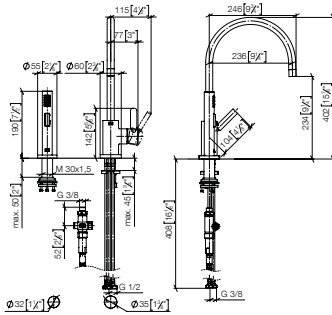

33 826 888 +
27 731 970

Single-lever mixer with rinsing spray set

- 235 mm projection
- pivotable spout 360°
- air-enriched flow and spray flow
- fabric braided hose 1500 mm
- automatic spout/shower diverter
- sprayface with anti-scaling system
- max. flow 7 l/min at 3 bar flow pressure
- lead-free

Intrinsic protection against back flow.

		EUR
Chrome	1 x 33 826 888-00	841.20
	1 x 27 731 970-00	519.80
Total price:		1,361.00
Brushed Chrome	1 x 33 826 888-93	1,093.60
	1 x 27 731 970-93	675.70
Total price:		1,769.30
Platinum	1 x 33 826 888-08	1,345.90
	1 x 27 731 970-08	831.70
Total price:		2,177.60
Brushed Platinum	1 x 33 826 888-06	1,345.90
	1 x 27 731 970-06	831.70
Total price:		2,177.60
Champagne (22kt Gold)	1 x 33 826 888-47	1,682.40
	1 x 27 731 970-47	1,039.60
Total price:		2,722.00
Brushed Champagne (23kt Gold)	1 x 33 826 888-46	1,682.40
	1 x 27 731 970-46	1,039.60
Total price:		2,722.00
Durabronz (23kt Gold)	1 x 33 826 888-09	1,682.40
	1 x 27 731 970-09	1,039.60
Total price:		2,722.00
Brushed Durabronz (23kt Gold)	1 x 33 826 888-28	1,682.40
	1 x 27 731 970-28	1,039.60
Total price:		2,722.00
Dark Chrome	1 x 33 826 888-19	1,261.80
	1 x 27 731 970-19	779.70
Total price:		2,041.50
Brushed Dark Platinum	1 x 33 826 888-99	1,262.00
	1 x 27 731 970-99	779.70
Total price:		2,041.70
Matte Black	1 x 33 826 888-33	1,135.70
	1 x 27 731 970-33	701.70
Total price:		1,837.40

Recommended miscellaneous

		EUR
Dispenser with rosette	Chrome	82 444 970-00 284.30

For details and miscellaneous, see page 132.

Recommended miscellaneous

		EUR
Strainer waste with control handle	Chrome	10 710 970-00 184.00

For details and miscellaneous, see page 135.