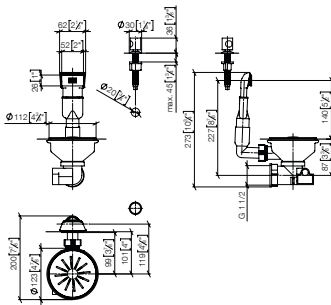

Only suitable for combining with polished high-grade steel kitchen sinks.