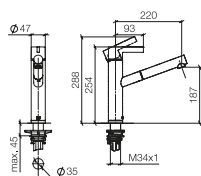

Recommended miscellaneous

Dispenser without rosette

For details and miscellaneous, see page 132.

		EUR
Chrome	82 424 970-00	261.00
Brushed Chrome	82 424 970-93	339.30
Platinum	82 424 970-08	417.50
Brushed Platinum	82 424 970-06	417.50
Champagne (22kt Gold)	82 424 970-47	522.00
Brushed Champagne (23kt Gold)	82 424 970-46	522.00
Brushed Durabross (23kt Gold)	82 424 970-28	522.00
Dark Chrome	82 424 970-19	391.60
Brushed Dark Platinum	82 424 970-99	469.70

Recommended miscellaneous

Strainer waste with control handle

For details and miscellaneous, see page 134.

		EUR
Chrome	10 712 970-00	184.00
Brushed Chrome	10 712 970-93	239.20
Platinum	10 712 970-08	294.30
Brushed Platinum	10 712 970-06	294.30
Champagne (22kt Gold)	10 712 970-47	368.00
Brushed Champagne (23kt Gold)	10 712 970-46	368.00
Brushed Durabross (23kt Gold)	10 712 970-28	368.00
Dark Chrome	10 712 970-19	276.00
Brushed Dark Platinum	10 712 970-99	275.90