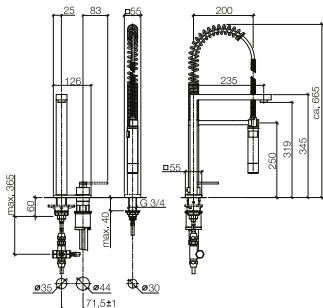

32 843 680 +
27 784 970

Two-hole mixer with cover plate with profi spray set

- 235 mm projection
- pivotable spout 360°
- air-enriched flow and spray flow
- cover plate 126 x 55 mm
- gauge 71 mm
- automatic spout/shower diverter
- sprayface with anti-scaling system
- max. flow 8 l/min at 3 bar flow pressure
- lead-free

Intrinsic protection against back flow.

		EUR
Chrome	1 x 32 843 680-00	1,693.90
	1 x 27 784 970-00	1,344.00
	Total price:	3,037.90
Platinum	1 x 27 784 970-08	2,150.40
	1 x 32 843 680-08	2,710.20
	Total price:	4,860.60
Brushed Platinum	1 x 32 843 680-06	2,710.20
	1 x 27 784 970-06	2,150.40
	Total price:	4,860.60

Recommended miscellaneous

Dispenser with rosette

For details and miscellaneous, see page 133.

		EUR
Chrome	82 439 970-00	325.20
Platinum	82 439 970-08	510.10
Brushed Platinum	82 439 970-06	510.10

Recommended miscellaneous

Strainer waste with control handle

For details and miscellaneous, see page 135.

		EUR
Chrome	10 711 970-00	184.00
Platinum	10 711 970-08	294.30
Brushed Platinum	10 711 970-06	294.30

17 861 680

HOT & COLD WATER DISPENSER

- 145 mm projection
- rigid, thermally insulated spout
- laminar flow
- provides filtered, hot water up to 93 °C
- provides filtered, cold water
- max. flow 2 l/min at 3 bar flow pressure
- ready-to-use control unit for wall mounting (135 mm x 160 mm x 60 mm)
- electronic magnetic valve
- 100-230 V, 50-60 Hz, 18 W power supply unit, incl. country-specific adapter set
- lead-free

A minimum flow pressure of 3 bar is necessary for the HOT & COLD WATER DISPENSER to work perfectly in conjunction with a hot water tank and filter.

In addition, the installation must be above a kitchen sink.

The filter cartridge must be changed every six months. The installation instructions contain further information for guidance.