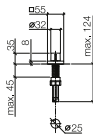

Strainer waste with control handle

- control for single basin
- including adapter for Bowden cable

Goes with ELIO, MEM, META SQUARE, TARA and TARA ULTRA

		EUR
Chrome	10 710 970-00	184.00
Brushed Chrome	10 710 970-93	239.20
Platinum	10 710 970-08	294.30
Brushed Platinum	10 710 970-06	294.30
Champagne (22kt Gold)	10 710 970-47	368.00
Brushed Champagne (23kt Gold)	10 710 970-46	368.00
Durabross (23kt Gold)	10 710 970-09	368.00
Brushed Durabross (23kt Gold)	10 710 970-28	368.00
Dark Chrome	10 710 970-19	276.00
Brushed Dark Platinum	10 710 970-99	275.90
Matte Black	10 710 970-33	248.50

10 711 970