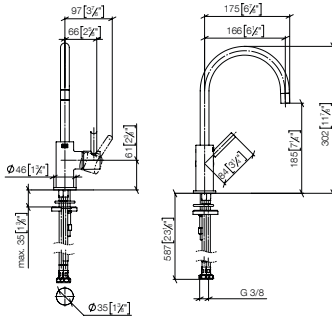

33 805 888

TARA **BAR TAP Single-lever mixer**

- 166 mm projection
- pivotable spout 360°
- laminar flow
- max. flow 8.3 l/min at 3 bar flow pressure
- lead-free

Recommended miscellaneous

Dispenser with rosette

For details and miscellaneous, see page 132.

		EUR
Chrome	33 805 888-00	744.40
Brushed Chrome	33 805 888-93	967.70
Platinum	33 805 888-08	1,191.00
Brushed Platinum	33 805 888-06	1,488.80
Champagne (22kt Gold)	33 805 888-47	1,488.80
Brushed Champagne (23kt Gold)	33 805 888-46	1,488.80
Durabron (23kt Gold)	33 805 888-09	1,488.80
Brushed Durabron (23kt Gold)	33 805 888-28	1,488.80
Dark Chrome	33 805 888-19	1,116.60
Brushed Dark Platinum	33 805 888-99	1,116.60
Matte Black	33 805 888-33	1,004.90

EUR

Chrome	82 444 970-00	284.30
Brushed Chrome	82 444 970-93	369.60
Platinum	82 444 970-08	454.90
Brushed Platinum	82 444 970-06	454.90
Champagne (22kt Gold)	82 444 970-47	568.60
Brushed Champagne (23kt Gold)	82 444 970-46	568.60
Durabron (23kt Gold)	82 444 970-09	568.60
Brushed Durabron (23kt Gold)	82 444 970-28	568.60
Dark Chrome	82 444 970-19	426.50
Brushed Dark Platinum	82 444 970-99	426.50
Matte Black	82 444 970-33	383.80

Recommended miscellaneous

Strainer waste with control handle

For details and miscellaneous, see page 135.

		EUR
Chrome	10 710 970-00	184.00
Brushed Chrome	10 710 970-93	239.20
Platinum	10 710 970-08	294.30
Brushed Platinum	10 710 970-06	294.30
Champagne (22kt Gold)	10 710 970-47	368.00
Brushed Champagne (23kt Gold)	10 710 970-46	368.00
Durabron (23kt Gold)	10 710 970-09	368.00
Brushed Durabron (23kt Gold)	10 710 970-28	368.00
Dark Chrome	10 710 970-19	276.00
Brushed Dark Platinum	10 710 970-99	275.90
Matte Black	10 710 970-33	248.50

EUR

Recommended miscellaneous

Swivel limitation set

For details and miscellaneous, see page 143.

	12 820 970 90	71.60

EUR