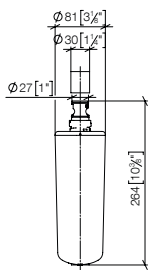

Replacement filter cartridge

- activated carbon filter (5.0 micron level)
- chemical and mechanical filtering
- reduces water hardness (ion exchanger)
- filters dirt, rust, chlorine and lead particles
- filter capacity approx. 450 litres
- for 12 892 970 90

The filter cartridge must be changed every six months. The installation instructions contain further information for guidance.

The products are not available in all markets, please contact your Dornbracht sales force.