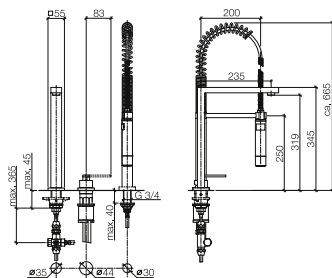

32 800 680 +
27 784 970

Two-hole mixer with individual rosettes with profi spray set

- 235 mm projection
- pivotable spout 360°
- air-enriched flow and spray flow
- automatic spout/shower diverter
- sprayface with anti-scaling system
- max. flow 8 l/min at 3 bar flow pressure
- lead-free

Intrinsic protection against back flow.
Operating unit can be positioned freely.

		EUR
Chrome	1 x 32 800 680-00	1,693.90
	1 x 27 784 970-00	1,344.00
	Total price:	3,037.90
Platinum	1 x 32 800 680-08	2,710.20
	1 x 27 784 970-08	2,150.40
	Total price:	4,860.60
Brushed Platinum	1 x 32 800 680-06	2,710.20
	1 x 27 784 970-06	2,150.40
	Total price:	4,860.60

Recommended miscellaneous

Dispenser with rosette

For details and miscellaneous, see page 133.

		EUR
Chrome	82 439 970-00	325.20
Platinum	82 439 970-08	510.10
Brushed Platinum	82 439 970-06	510.10

Recommended miscellaneous

Strainer waste with control handle

For details and miscellaneous, see page 135.

		EUR
Chrome	10 711 970-00	184.00
Platinum	10 711 970-08	294.30
Brushed Platinum	10 711 970-06	294.30

32 843 680

Two-hole mixer with cover plate

- 235 mm projection
- pivotable spout 360°
- air-enriched flow
- cover plate 126 x 55 mm
- gauge 71 mm
- max. flow 8 l/min at 3 bar flow pressure
- lead-free

		EUR
Chrome	32 843 680-00	1,693.90
Platinum	32 843 680-08	2,710.20
Brushed Platinum	32 843 680-06	2,710.20
Champagne (22kt Gold)	32 843 680-47	3,387.80
Brushed Champagne (23kt Gold)	32 843 680-46	3,387.80
Brushed Durabronz (23kt Gold)	32 843 680-28	3,387.80
Dark Chrome	32 843 680-19	2,540.90
Brushed Dark Platinum	32 843 680-99	2,540.90

Recommended miscellaneous

Dispenser with rosette

For details and miscellaneous, see page 133.