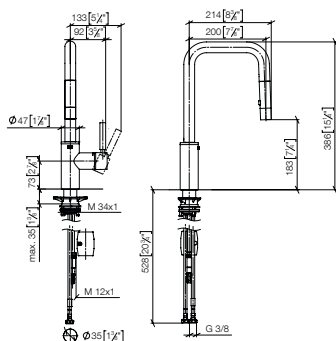

33 870 861

Single-lever mixer Pull-down with spray function

- 200 mm projection
- pivotable spout 360°
- laminar and spray flow
- 1800 mm metal shower hose
- sprayface with anti-scaling system
- max. flow 10.4 l/min at 3 bar flow pressure
- lead-free

Intrinsic protection against back flow.

Recommended miscellaneous

Dispenser without rosette

For details and miscellaneous, see page 132.

		EUR
Chrome	33 870 861-00	878.90
Brushed Chrome	33 870 861-93	1,142.60
Platinum	33 870 861-08	1,406.20
Brushed Platinum	33 870 861-06	1,406.20
Champagne (22kt Gold)	33 870 861-47	1,757.80
Brushed Champagne (23kt Gold)	33 870 861-46	1,757.80
Durabron (23kt Gold)	33 870 861-09	1,757.80
Brushed Durabron (23kt Gold)	33 870 861-28	1,757.80
Dark Chrome	33 870 861-19	1,318.40
Brushed Dark Platinum	33 870 861-99	1,582.00
Matte Black	33 870 861-33	1,186.50

Recommended miscellaneous

Dispenser without rosette

		EUR
Chrome	82 424 970-00	261.00
Brushed Chrome	82 424 970-93	339.30
Platinum	82 424 970-08	417.50
Brushed Platinum	82 424 970-06	417.50
Champagne (22kt Gold)	82 424 970-47	522.00
Brushed Champagne (23kt Gold)	82 424 970-46	522.00
Durabron (23kt Gold)	82 424 970-09	522.00
Brushed Durabron (23kt Gold)	82 424 970-28	522.00
Dark Chrome	82 424 970-19	391.60
Brushed Dark Platinum	82 424 970-99	469.70
Matte Black	82 424 970-33	352.30

Recommended miscellaneous

Strainer waste with control handle

For details and miscellaneous, see page 134.

		EUR
Chrome	10 712 970-00	184.00
Brushed Chrome	10 712 970-93	239.20
Platinum	10 712 970-08	294.30
Brushed Platinum	10 712 970-06	294.30
Champagne (22kt Gold)	10 712 970-47	368.00
Brushed Champagne (23kt Gold)	10 712 970-46	368.00
Durabron (23kt Gold)	10 712 970-09	368.00
Brushed Durabron (23kt Gold)	10 712 970-28	368.00
Dark Chrome	10 712 970-19	276.00
Brushed Dark Platinum	10 712 970-99	275.90
Matte Black	10 712 970-33	248.50

Recommended miscellaneous

Swivel limitation set

For details and miscellaneous, see page 144.

		EUR
	12 823 970 90	40.50