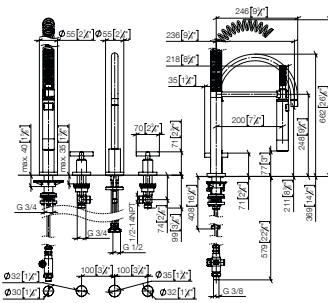

20 815 892 +
27 799 970

Three-hole mixer with profi spray set

- 235 mm projection
- pivotable spout 360°
- air-enriched flow and spray flow
- automatic spout/shower diverter
- sprayface with anti-scaling system
- max. flow 7 l/min at 3 bar flow pressure
- lead-free

Intrinsic protection against back flow.

Recommended miscellaneous

Dispenser with rosette

For details and miscellaneous, see page 132.

Recommended miscellaneous

Strainer waste with control handle

For details and miscellaneous, see page 135.

		EUR
Chrome	1 x 20 815 892-00	1,088.90
	1 x 27 799 970-00	1,268.70
	Total price:	2,357.60
Brushed Chrome	1 x 20 815 892-93	1,415.60
	1 x 27 799 970-93	1,649.30
	Total price:	3,064.90
Platinum	1 x 20 815 892-08	1,742.30
	1 x 27 799 970-08	2,029.90
	Total price:	3,772.20
Brushed Platinum	1 x 20 815 892-06	1,742.30
	1 x 27 799 970-06	2,029.90
	Total price:	3,772.20

		EUR
Chrome	82 444 970-00	284.30
Brushed Chrome	82 444 970-93	369.60
Platinum	82 444 970-08	454.90
Brushed Platinum	82 444 970-06	454.90

		EUR
Chrome	10 710 970-00	184.00
Brushed Chrome	10 710 970-93	239.20
Platinum	10 710 970-08	294.30
Brushed Platinum	10 710 970-06	294.30

31 151 892

Wall-mounted bridge mixer with extending spout

- 365-545 mm projection
- pivoting spout
- laminar flow
- 1/2" connection
- max. flow 8.3 l/min at 3 bar flow pressure
- lead-free

		EUR
Chrome	31 151 892-00	1,050.80
Brushed Chrome	31 151 892-93	1,366.00
Platinum	31 151 892-08	1,681.30
Brushed Platinum	31 151 892-06	1,681.30
Champagne (22kt Gold)	31 151 892-47	2,101.60
Brushed Champagne (23kt Gold)	31 151 892-46	2,101.60
Durabronz (23kt Gold)	31 151 892-09	2,101.60
Brushed Durabronz (23kt Gold)	31 151 892-28	2,101.60
Dark Chrome	31 151 892-19	1,576.20
Brushed Dark Platinum	31 151 892-99	1,576.30