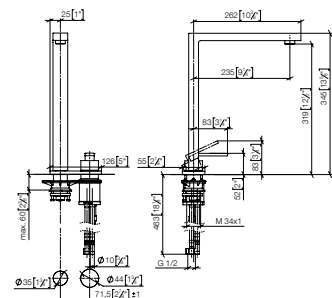

- 235 mm projection
- pivotable spout 360°
- air-enriched flow
- cover plate 126 x 55 mm
- gauge 71 mm
- max. flow 8 l/min at 3 bar flow pressure
- lead-free

		EUR
Chrome	32 843 680-00	1,693.90
Platinum	32 843 680-08	2,710.20
Brushed Platinum	32 843 680-06	2,710.20
Champagne (22kt Gold)	32 843 680-47	3,387.80
Brushed Champagne (23kt Gold)	32 843 680-46	3,387.80
Brushed Durabronz (23kt Gold)	32 843 680-28	3,387.80
Dark Chrome	32 843 680-19	2,540.90
Brushed Dark Platinum	32 843 680-99	2,540.90