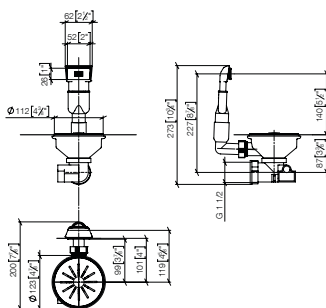

Generic miscellaneous

84 700 000

Cutting board

- plastic 440 x 440 x 30 mm
- non-slip
- kind to knives
- dishwasher-safe
- for placing over the sink
- pack with colour marking pegs (black, red, blue, green, yellow)
- can be combined with all Water Units

black

84 700 000-13

EUR
310.90

84 700 000

Cutting board

- wood 440 x 440 x 30 mm
- oiled oak
- non-slip
- kind to knives
- not dishwasher-safe
- for placing over the sink
- pack with colour marking pegs (black, red, blue, green, yellow)
- can be combined with all Water Units

oak

84 700 000-48

EUR
467.70

10 400 003

Pop-up waste and overflow closable by hand

- 3/2" drain valve closable by hand
- concealed overflow
- strainer insert

Only suitable for combining with polished high-grade steel kitchen sinks.

Stainless Steel

10 400 003-85

EUR
138.00