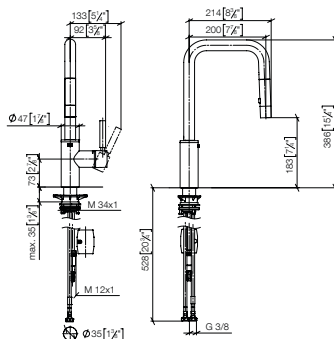

Single-lever mixer Pull-down with spray function

- 200 mm projection
- pivotable spout 360°
- laminar and spray flow
- 1800 mm metal shower hose
- sprayface with anti-scaling system
- max. flow 10.4 l/min at 3 bar flow pressure
- lead-free

Intrinsic protection against back flow.

Recommended miscellaneous

Dispenser without rosette

For details and miscellaneous, see page 132.

		EUR
Chrome	33 870 861-00	878.90
Brushed Chrome	33 870 861-93	1,142.60
Platinum	33 870 861-08	1,406.20
Brushed Platinum	33 870 861-06	1,406.20
Champagne (22kt Gold)	33 870 861-47	1,757.80
Brushed Champagne (23kt Gold)	33 870 861-46	1,757.80
Durabron (23kt Gold)	33 870 861-09	1,757.80
Brushed Durabron (23kt Gold)	33 870 861-28	1,757.80
Dark Chrome	33 870 861-19	1,318.40
Brushed Dark Platinum	33 870 861-99	1,582.00
Matte Black	33 870 861-33	1,186.50

Recommended miscellaneous

Dispenser without rosette

		EUR
Chrome	82 424 970-00	261.00
Brushed Chrome	82 424 970-93	339.30
Platinum	82 424 970-08	417.50
Brushed Platinum	82 424 970-06	417.50
Champagne (22kt Gold)	82 424 970-47	522.00
Brushed Champagne (23kt Gold)	82 424 970-46	522.00
Durabron (23kt Gold)	82 424 970-09	522.00
Brushed Durabron (23kt Gold)	82 424 970-28	522.00
Dark Chrome	82 424 970-19	391.60
Brushed Dark Platinum	82 424 970-99	469.70
Matte Black	82 424 970-33	352.30

Recommended miscellaneous

Strainer waste with control handle

For details and miscellaneous, see page 134.

		EUR
Chrome	10 712 970-00	184.00
Brushed Chrome	10 712 970-93	239.20
Platinum	10 712 970-08	294.30
Brushed Platinum	10 712 970-06	294.30
Champagne (22kt Gold)	10 712 970-47	368.00
Brushed Champagne (23kt Gold)	10 712 970-46	368.00
Durabron (23kt Gold)	10 712 970-09	368.00
Brushed Durabron (23kt Gold)	10 712 970-28	368.00
Dark Chrome	10 712 970-19	276.00
Brushed Dark Platinum	10 712 970-99	275.90
Matte Black	10 712 970-33	248.50

Recommended miscellaneous

Swivel limitation set

For details and miscellaneous, see page 144.

		EUR
	12 823 970 90	40.50