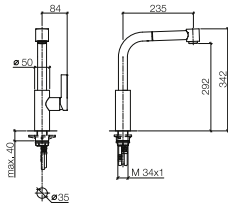

Recommended miscellaneous

Dispenser without rosette

For details and miscellaneous, see page 132.

		EUR
Chrome	33 870 790-00	835.70
Brushed Chrome	33 870 790-93	1,086.40
Platinum	33 870 790-08	1,337.00
Brushed Platinum	33 870 790-06	1,337.00
Champagne (22kt Gold)	33 870 790-47	1,671.40
Brushed Champagne (23kt Gold)	33 870 790-46	1,671.40
Brushed Durabronz (23kt Gold)	33 870 790-28	1,671.40
Dark Chrome	33 870 790-19	1,253.60
Brushed Dark Platinum	33 870 790-99	1,253.60

		EUR
Chrome	82 424 970-00	261.00
Brushed Chrome	82 424 970-93	339.30
Platinum	82 424 970-08	417.50
Brushed Platinum	82 424 970-07	417.50
Champagne (22kt Gold)	82 424 970-47	522.00
Brushed Champagne (23kt Gold)	82 424 970-46	522.00
Brushed Durabronz (23kt Gold)	82 424 970-28	522.00
Dark Chrome	82 424 970-19	391.60
Brushed Dark Platinum	82 424 970-99	469.70

Recommended miscellaneous

Strainer waste with control handle

For details and miscellaneous, see page 134.

		EUR
Chrome	10 712 970-00	184.00
Brushed Chrome	10 712 970-93	239.20
Platinum	10 712 970-08	294.30
Brushed Platinum	10 712 970-07	294.30
Champagne (22kt Gold)	10 712 970-47	368.00
Brushed Champagne (23kt Gold)	10 712 970-46	368.00
Brushed Durabronz (23kt Gold)	10 712 970-28	368.00
Dark Chrome	10 712 970-19	276.00
Brushed Dark Platinum	10 712 970-99	275.90