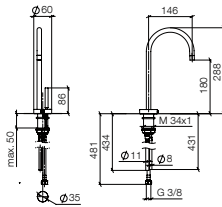

EUR
Chrome	17 861 888-00	1,273.90
Brushed Chrome	17 861 888-93	1,656.10
Platinum	17 861 888-08	2,038.20
Brushed Platinum	17 861 888-06	2,038.20
Champagne (22kt Gold)	17 861 888-47	2,547.80
Brushed Champagne (23kt Gold)	17 861 888-46	2,547.80
Durabronz (23kt Gold)	17 861 888-09	2,547.80
Brushed Durabronz (23kt Gold)	17 861 888-28	2,547.80
Dark Chrome	17 861 888-19	1,910.90
Brushed Dark Platinum	17 861 888-99	1,910.70
Matte Black	17 861 888-33	1,719.60

Required miscellaneous

Hot water tank incl. filter

12 892 970 90 **EUR** 1,112.80

For details and miscellaneous, see page 112.

17 861 625