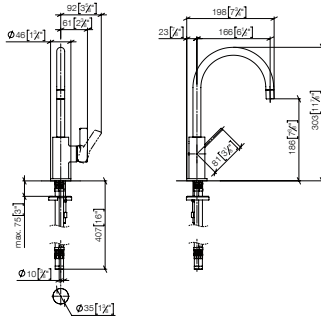

Accessoires requis

Hot water tank incl. filter

12 892 970 90 **EUR** 1,112.80

For details and miscellaneous, see page 112.

33 805 875

TARA ULTRA

BAR TAP Single-lever mixer

- 166 mm projection
- pivotable spout 360°
- laminar flow
- max. flow 8 l/min at 3 bar flow pressure
- lead-free