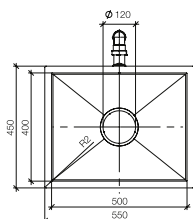

Single sink

- under-mounted
- 450 x 400 mm
- sink depth 175 mm
- Glazed steel sink and drain cover
- 3 1/2" closable strainer basket valve
- Including pop-up waste and overflow set
- attachment set
- suitable for base units 550 mm
- radius 2 mm

Not suitable for combining with strainer waste.

		EUR
Matte White	38 450 002-62	1,193.70
Matte Black	38 450 002-71	1,193.70

38 500 002