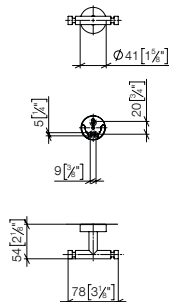

83 256 979

Hooks in two parts

- width 80 mm
- 55 mm projection

Goes with ELIO, ENO, META SQUARE, SYNC, TARA, TARA ULTRA and MEM

		EUR
Chrome	83 256 979-00	129.60
Brushed Chrome	83 256 979-93	168.50
Brushed Platinum	83 256 979-06	207.80
Champagne (22kt Gold)	83 256 979-47	259.20
Brushed Champagne (23kt Gold)	83 256 979-46	259.20
Brushed Durabronz (23kt Gold)	83 256 979-28	259.20
Dark Chrome	83 256 979-19	194.40
Brushed Dark Platinum	83 256 979-99	233.50
Matte Black	83 256 979-33	175.00