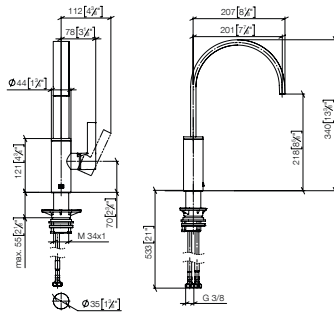

33 800 682

Single-lever mixer

- 201 mm projection
- pivotable spout 360°
- air-enriched flow
- max. flow 10 l/min at 3 bar flow pressure
- lead-free

Recommended miscellaneous

Dispenser without rosette

For details and miscellaneous, see page 132.

		EUR
Chrome	33 800 682-00	977.40
Brushed Chrome	33 800 682-93	1,270.60
Platinum	33 800 682-08	1,563.80
Brushed Platinum	33 800 682-06	1,563.80
Champagne (22kt Gold)	33 800 682-47	1,954.80
Brushed Champagne (23kt Gold)	33 800 682-46	1,954.80
Durabron (23kt Gold)	33 800 682-09	1,954.80
Brushed Durabron (23kt Gold)	33 800 682-28	1,954.80
Dark Chrome	33 800 682-19	1,466.10
Brushed Dark Platinum	33 800 682-99	1,466.10
Matte Black	33 800 682-33	1,319.50

Recommended miscellaneous

Dispenser without rosette

		EUR
Chrome	82 424 970-00	261.00
Brushed Chrome	82 424 970-93	339.30
Platinum	82 424 970-08	417.50
Brushed Platinum	82 424 970-06	417.50
Champagne (22kt Gold)	82 424 970-47	522.00
Brushed Champagne (23kt Gold)	82 424 970-46	522.00
Durabron (23kt Gold)	82 424 970-09	522.00
Brushed Durabron (23kt Gold)	82 424 970-28	522.00
Dark Chrome	82 424 970-19	391.60
Brushed Dark Platinum	82 424 970-99	469.70
Matte Black	82 424 970-33	352.30

Recommended miscellaneous

Strainer waste with control handle

For details and miscellaneous, see page 134.

		EUR
Chrome	10 712 970-00	184.00
Brushed Chrome	10 712 970-93	239.20
Platinum	10 712 970-08	294.30
Brushed Platinum	10 712 970-06	294.30
Champagne (22kt Gold)	10 712 970-47	368.00
Brushed Champagne (23kt Gold)	10 712 970-46	368.00
Durabron (23kt Gold)	10 712 970-09	368.00
Brushed Durabron (23kt Gold)	10 712 970-28	368.00
Dark Chrome	10 712 970-19	276.00
Brushed Dark Platinum	10 712 970-99	275.90
Matte Black	10 712 970-33	248.50

Recommended miscellaneous

Swivel limitation set

For details and miscellaneous, see page 143.

		EUR
	12 820 970 90	71.60