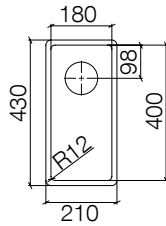

38 180 003

Single sink

- under-mounted
- 180 x 400 mm
- sink depth 140 mm
- suitable for base units 350 mm
- radius 12 mm

Stainless Steel

38 180 003-85

EUR

743.50

Drain and overflow set not included in the scope of supply. See Required miscellaneous.

Required miscellaneous

Pop-up waste and overflow closable by hand

- 3½" drain valve closable by hand

For details and miscellaneous, see page 141.

Stainless Steel

10 415 003-85

EUR

138.00

38 340 003

Single sink

- under-mounted
- 340 x 400 mm
- sink depth 175 mm
- suitable for base units 400 mm
- radius 12 mm

Stainless Steel

38 340 003-85

EUR

798.70

Drain and overflow set not included in the scope of supply. See Required miscellaneous.

Required miscellaneous

Pop-up waste and overflow closable by hand

- 3½" drain valve closable by hand

For details and miscellaneous, see page 140.

Stainless Steel

10 400 003-85

EUR

138.00

Required miscellaneous

Pop-up waste and overflow with knob

- 3½" strainer waste valve

For details and miscellaneous, see page 141.

Stainless Steel

10 405 003-85

EUR

236.50

Required miscellaneous

Pop-up waste and overflow with electronic control

- 3½" electronic drain valve (TouchFlow)

For details and miscellaneous, see page 142.

Stainless Steel

10 410 003-85

EUR

287.30