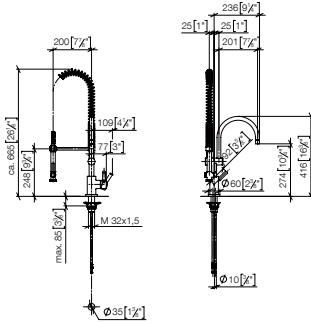

33 880 888

Profi single-lever mixer

- 200 mm projection
- pivotable spout 360°
- air-enriched flow and spray flow
- sprayface with anti-scaling system
- max. flow 7 l/min at 3 bar flow pressure
- lead-free

Intrinsic protection against back flow.

Recommended miscellaneous

Dispenser with rosette

For details and miscellaneous, see page 132.

Recommended miscellaneous

Strainer waste with control handle

For details and miscellaneous, see page 135.

		EUR
Chrome	33 880 888-00	1,714.80
Brushed Chrome	33 880 888-93	2,229.20
Platinum	33 880 888-08	2,743.70
Brushed Platinum	33 880 888-06	2,743.70

		EUR
Chrome	82 444 970-00	284.30
Brushed Chrome	82 444 970-93	369.60
Platinum	82 444 970-08	454.90
Brushed Platinum	82 444 970-06	454.90

		EUR
Chrome	10 710 970-00	184.00
Brushed Chrome	10 710 970-93	239.20
Platinum	10 710 970-08	294.30
Brushed Platinum	10 710 970-06	294.30

17 861 888

HOT & COLD WATER DISPENSER

- 146 mm projection
- rigid, thermally insulated spout
- laminar flow
- provides filtered, hot water up to 93 °C
- provides filtered, cold water
- max. flow 2 l/min at 3 bar flow pressure
- ready-to-use control unit for wall mounting (135 mm x 160 mm x 60 mm)
- electronic magnetic valve
- 100-230 V, 50-60 Hz, 18 W power supply unit, incl. country-specific adapter set
- lead-free

A minimum flow pressure of 3 bar is necessary for the HOT & COLD WATER DISPENSER to work perfectly in conjunction with a hot water tank and filter.

In addition, the installation must be above a kitchen sink.

The filter cartridge must be changed every six months. The installation instructions contain further information for guidance.

Detailed planning information and technical data can be found at www.dornbracht.com/ professional

Required miscellaneous

Hot water tank incl. filter