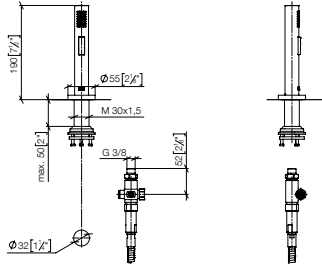

27 731 970

Rinsing spray set

- with round rosette
- spray flow
- automatic spout/shower diverter
- fabric braided hose 1500 mm
- sprayface with anti-scaling system
- lead-free

for combining with fittings of the ELIO, MEM, META SQUARE, TARA and TARA ULTRA series
Intrinsic protection against back flow.

EUR

Chrome	27 731 970-00	519.80
Brushed Chrome	27 731 970-93	675.70
Platinum	27 731 970-08	831.70
Brushed Platinum	27 731 970-06	831.70
Champagne (22kt Gold)	27 731 970-47	1,039.60
Brushed Champagne (23kt Gold)	27 731 970-46	1,039.60
Durabronz (23kt Gold)	27 731 970-09	1,039.60
Brushed Durabronz (23kt Gold)	27 731 970-28	1,039.60
Dark Chrome	27 731 970-19	779.70
Brushed Dark Platinum	27 731 970-99	779.70
Matte Black	27 731 970-33	701.70

27 722 970

Rinsing spray set

- with angular rosette
- spray flow
- automatic spout/shower diverter
- fabric braided hose 1500 mm
- sprayface with anti-scaling system
- lead-free

for combination with fittings in the LOT series
Intrinsic protection against back flow.

EUR

Chrome	27 722 970-00	563.70
Brushed Chrome	27 722 970-93	732.80
Platinum	27 722 970-08	901.70
Brushed Platinum	27 722 970-06	901.70
Champagne (22kt Gold)	27 722 970-47	1,127.40
Brushed Champagne (23kt Gold)	27 722 970-46	1,127.40
Durabronz (23kt Gold)	27 722 970-09	1,127.40
Brushed Durabronz (23kt Gold)	27 722 970-28	1,127.40
Dark Chrome	27 722 970-19	845.60
Brushed Dark Platinum	27 722 970-99	845.30