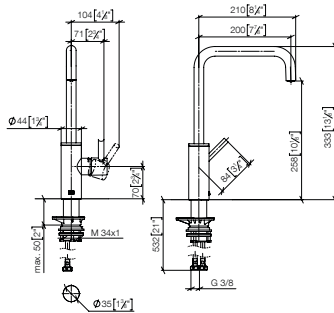

Recommended miscellaneous

Swivel limitation set

For details and miscellaneous, see page 144.

		EUR
	12 823 970 90	40.50

33 800 861

Single-lever mixer

- 200 mm projection
- pivotable spout 360°
- air-enriched flow
- max. flow 8 l/min at 3 bar flow pressure
- lead-free