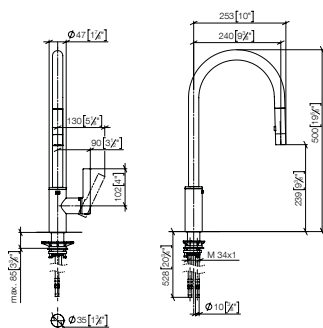

33 870 875

Single-lever mixer Pull-down with spray function

- 240 mm projection
- pivotable spout 360°
- laminar and spray flow
- 1800 mm metal shower hose
- sprayface with anti-scaling system
- max. flow 10.4 l/min at 3 bar flow pressure
- lead-free

Intrinsic protection against back flow.

Recommended miscellaneous

Dispenser without rosette

For details and miscellaneous, see page 132.

		EUR
Chrome	33 870 875-00	835.70
Brushed Chrome	33 870 875-93	1,086.40
Platinum	33 870 875-08	1,337.00
Brushed Platinum	33 870 875-06	1,337.00
Champagne (22kt Gold)	33 870 875-47	1,671.40
Brushed Champagne (23kt Gold)	33 870 875-46	1,671.40
Durabrass (23kt Gold)	33 870 875-09	1,671.40
Brushed Durabrass (23kt Gold)	33 870 875-28	1,671.40
Dark Chrome	33 870 875-19	1,253.60
Brushed Dark Platinum	33 870 875-99	1,253.30
Matte Black	33 870 875-33	1,128.30

Recommended miscellaneous

Strainer waste with control handle

For details and miscellaneous, see page 134.

		EUR
Chrome	82 424 970-00	261.00
Brushed Chrome	82 424 970-93	339.30
Platinum	82 424 970-08	417.50
Brushed Platinum	82 424 970-06	417.50
Champagne (22kt Gold)	82 424 970-47	522.00
Brushed Champagne (23kt Gold)	82 424 970-46	522.00
Durabrass (23kt Gold)	82 424 970-09	522.00
Brushed Durabrass (23kt Gold)	82 424 970-28	522.00
Dark Chrome	82 424 970-19	391.60
Brushed Dark Platinum	82 424 970-99	469.70
Matte Black	82 424 970-33	352.30

Recommended miscellaneous

Swivel limitation set

For details and miscellaneous, see page 144.

		EUR
Chrome	10 712 970-00	184.00
Brushed Chrome	10 712 970-93	239.20
Platinum	10 712 970-08	294.30
Brushed Platinum	10 712 970-06	294.30
Champagne (22kt Gold)	10 712 970-47	368.00
Brushed Champagne (23kt Gold)	10 712 970-46	368.00
Durabrass (23kt Gold)	10 712 970-09	368.00
Brushed Durabrass (23kt Gold)	10 712 970-28	368.00
Dark Chrome	10 712 970-19	276.00
Brushed Dark Platinum	10 712 970-99	275.90
Matte Black	10 712 970-33	248.50

		EUR
	12 823 970 90	40.50