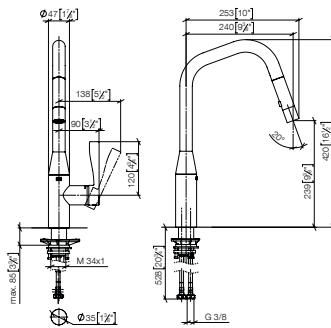

Single-lever mixer Pull-down with spray function

- 240 mm projection
- pivotable spout 360°
- laminar and spray flow
- 1800 mm metal shower hose
- sprayface with anti-scaling system
- max. flow 10.4 l/min at 3 bar flow pressure
- lead-free

Intrinsic protection against back flow.

Recommended miscellaneous

Dispenser without rosette

For details and miscellaneous, see page 132.

		EUR
Chrome	33 875 895-00	923.50
Brushed Chrome	33 875 895-93	1,200.60
Platinum	33 875 895-08	1,477.40
Brushed Platinum	33 875 895-06	1,477.40
Champagne (22kt Gold)	33 875 895-47	1,847.00
Brushed Champagne (23kt Gold)	33 875 895-46	1,847.00
Durabrass (23kt Gold)	33 875 895-09	1,847.00
Brushed Durabrass (23kt Gold)	33 875 895-28	1,847.00
Dark Chrome	33 875 895-19	1,385.30
Brushed Dark Platinum	33 875 895-99	1,385.30
Matte Black	33 875 895-33	1,246.80

Recommended miscellaneous

Dispenser without rosette

		EUR
Chrome	82 424 970-00	261.00
Brushed Chrome	82 424 970-93	339.30
Platinum	82 424 970-08	417.50
Brushed Platinum	82 424 970-06	417.50
Champagne (22kt Gold)	82 424 970-47	522.00
Brushed Champagne (23kt Gold)	82 424 970-46	522.00
Durabrass (23kt Gold)	82 424 970-09	522.00
Brushed Durabrass (23kt Gold)	82 424 970-28	522.00
Dark Chrome	82 424 970-19	391.60
Brushed Dark Platinum	82 424 970-99	469.70
Matte Black	82 424 970-33	352.30

Recommended miscellaneous

Strainer waste with control handle

For details and miscellaneous, see page 134.

		EUR
Chrome	10 712 970-00	184.00
Brushed Chrome	10 712 970-93	239.20
Platinum	10 712 970-08	294.30
Brushed Platinum	10 712 970-06	294.30
Champagne (22kt Gold)	10 712 970-47	368.00
Brushed Champagne (23kt Gold)	10 712 970-46	368.00
Durabrass (23kt Gold)	10 712 970-09	368.00
Brushed Durabrass (23kt Gold)	10 712 970-28	368.00
Dark Chrome	10 712 970-19	276.00
Brushed Dark Platinum	10 712 970-99	275.90
Matte Black	10 712 970-33	248.50

Recommended miscellaneous

Swivel limitation set

For details and miscellaneous, see page 144.

		EUR
	12 821 970 90	61.20