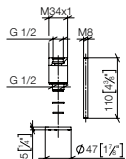

Generic miscellaneous

10 410 003

Pop-up waste and overflow with electronic control

- 3½" electronic drain valve (TouchFlow)
- button integrated in overflow
- concealed overflow
- strainer insert

Only suitable for combining with polished high-grade steel kitchen sinks.

Stainless Steel

10 410 003-85

EUR
287.30

12 802 970

Extension set

- for clamping depths > 45 mm to max. 85 mm

For combination with two-hole mixer
32800680, 32805680, 32843680, 32800790
only.

12 802 970 90

EUR
62.00

12 803 970

Extension set

- for clamping depths > 45 mm to max. 85 mm

For combination with single-lever mixer
33800790, 33800875, 33816875, 33818875,
33810625, 33820625, 33800888, 33815888,
33805875, 33800760.

12 803 970 90

EUR
78.70