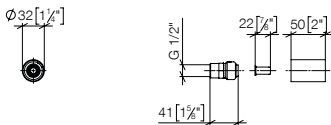

Generic miscellaneous

12 821 970

Swivel limitation set

- optional limiting, pivoting 30°
- optional limiting, pivoting 60°
- optional limiting, pivoting 110°

Goes with 33875895, 33870895, 33865895

12 821 970 90

EUR

61.20

12 823 970

Swivel limitation set

- optional limiting, pivoting 60°
- optional limiting, pivoting 110°

Goes with 33870875, 33870888, 33870861

12 823 970 90

EUR

40.50

35 087 970

POT FILLER Concealed wall elbow

- female thread 1/2" connection
- anti-water packing
- soundproofing
- dust cover
- min. recess depth 80 mm
- max. recess depth 125 mm

Concealed rough parts

35 087 970 90

EUR

173.20

Recommended miscellaneous

Leak protection 1/2"

Leak protection

12 010 970 90

EUR

78.40

For details and miscellaneous, see page 144.

12 010 970

Leak protection 1/2"

- rubber sleeve
- plastic cap
- conical nut 1/2" with cutting ring for 15 mm PEX pipe
- coupling, male thread 1/2" x male thread 1/2"

Leak protection

12 010 970 90

EUR

78.40