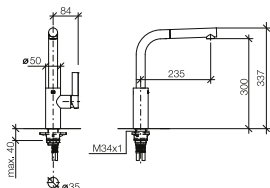

33 840 790

ELIO **Single-lever mixer Pull-out**

- **235 mm projection**
- pivotable spout 360°
- air-enriched flow
- fabric braided hose 1500 mm
- max. flow 8.8 l/min at 3 bar flow pressure
- lead-free

Intrinsic protection against back flow.