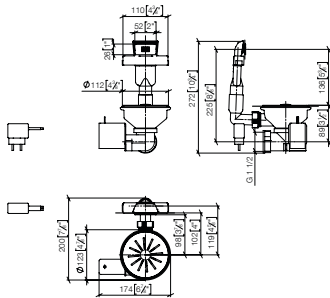

12 802 970

Extension set

- for clamping depths > 45 mm to max. 85 mm

For combination with two-hole mixer
32800680, 32805680, 32843680, 32800790
only.

12 802 970 90

EUR
62.00

12 803 970

Extension set

- for clamping depths > 45 mm to max. 85 mm

For combination with single-lever mixer
33800790, 33800875, 33816875, 33818875,
33810625, 33820625, 33800888, 33815888,
33805875, 33800760.

12 803 970 90

EUR
78.70