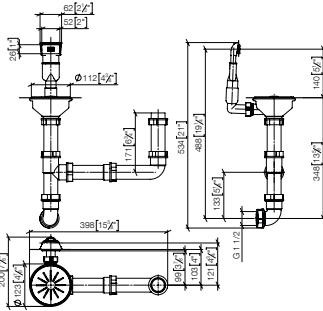

10 415 003

Pop-up waste and overflow closable by hand

- 3½" drain valve closable by hand
- concealed overflow
- strainer insert
- suitable for sink 38 180 003

Stainless Steel

10 415 003-85

EUR

138.00

Only suitable for combining with polished high-grade steel kitchen sinks.

10 405 003

Pop-up waste and overflow with knob

- 3½" strainer waste valve
- pull knob with Bowden cable
- concealed overflow
- strainer insert

Stainless Steel

10 405 003-85

EUR

236.50