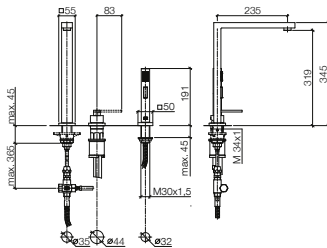

Recommended miscellaneous

Dispenser with rosette

For details and miscellaneous, see page 133.

Recommended miscellaneous

Strainer waste with control handle

For details and miscellaneous, see page 135.

		EUR
Chrome	1 x 32 800 680-00	1,693.90
	1 x 27 722 970-00	563.70
Total price:		2,257.60
Platinum	1 x 32 800 680-08	2,710.20
	1 x 27 722 970-08	901.70
Total price:		3,611.90
Brushed Platinum	1 x 32 800 680-06	2,710.20
	1 x 27 722 970-06	901.70
Total price:		3,611.90
Champagne (22kt Gold)	1 x 32 800 680-47	3,387.80
	1 x 27 722 970-47	1,127.40
Total price:		4,515.20
Brushed Champagne (23kt Gold)	1 x 32 800 680-46	3,387.80
	1 x 27 722 970-46	1,127.40
Total price:		4,515.20
Brushed Durabronze (23kt Gold)	1 x 32 800 680-28	3,387.80
	1 x 27 722 970-28	1,127.40
Total price:		4,515.20
Dark Chrome	1 x 27 722 970-19	845.60
Total price:		845.60
Brushed Dark Platinum	1 x 32 800 680-99	2,540.90
	1 x 27 722 970-99	845.30
Total price:		3,386.20

		EUR
Chrome	82 439 970-00	325.20
	82 439 970-08	510.10
Brushed Platinum	82 439 970-06	510.10
	82 439 970-47	650.40
Brushed Champagne (23kt Gold)	82 439 970-46	650.40
	82 439 970-28	650.40
Dark Chrome	82 439 970-19	487.80
Brushed Dark Platinum	82 439 970-99	585.50

		EUR
Chrome	10 711 970-00	184.00
	10 711 970-08	294.30
Brushed Platinum	10 711 970-06	294.30
	10 711 970-47	368.00
Brushed Champagne (23kt Gold)	10 711 970-46	368.00
	10 711 970-28	368.00
Dark Chrome	10 711 970-19	276.00
Brushed Dark Platinum	10 711 970-99	275.90