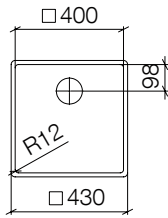

Kitchen sink in polished high-grade steel

38 400 003

Single sink

- under-mounted
- 400 x 400 mm
- sink depth 175 mm
- suitable for base units 450 mm
- radius 12 mm

Drain and overflow set not included in the scope of supply. See Required miscellaneous.

		EUR
Stainless Steel	38 400 003-85	863.50

Required miscellaneous EUR

Pop-up waste and overflow closable by hand

- 3½" drain valve closable by hand

For details and miscellaneous, see page 140.

Stainless Steel	10 400 003-85	138.00

Required miscellaneous EUR

Pop-up waste and overflow with knob

- 3½" strainer waste valve

For details and miscellaneous, see page 141.

Stainless Steel	10 405 003-85	236.50