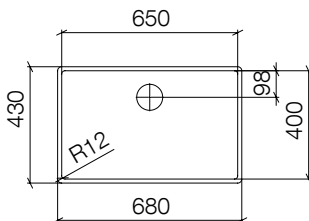

Product alternative

1. ### Single sink
2. installation, on top or flush

1. ### Required miscellaneous
2. #### Pop-up waste and overflow closable by hand
3. 3/2" drain valve closable by hand

For details and miscellaneous, see page 140.

1. ### Required miscellaneous
2. #### Pop-up waste and overflow with knob
3. 3/2" strainer waste valve

For details and miscellaneous, see page 141.

1. ### Required miscellaneous
2. #### Pop-up waste and overflow with electronic control
3. 3/2" electronic drain valve (TouchFlow)

For details and miscellaneous, see page 142.

			EUR
Stainless Steel	38 550 003-85		939.50

			EUR
Stainless Steel	38 551 003-85		1,185.90

			EUR
Stainless Steel	10 400 003-85		138.00

			EUR
Stainless Steel	10 405 003-85		236.50

			EUR
Stainless Steel	10 410 003-85		287.30

38 650 003