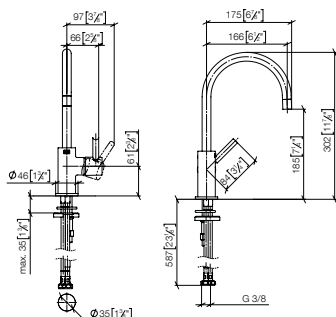

BAR TAP Single-lever mixer

- 166 mm projection
- pivotable spout 360°
- laminar flow
- max. flow 8.3 l/min at 3 bar flow pressure
- lead-free

Recommended miscellaneous

Dispenser with rosette

For details and miscellaneous, see page 132.

		EUR
Chrome	33 805 888-00	744.40
Brushed Chrome	33 805 888-93	967.70
Platinum	33 805 888-08	1,191.00
Brushed Platinum	33 805 888-06	1,191.00
Champagne (22kt Gold)	33 805 888-47	1,488.80
Brushed Champagne (23kt Gold)	33 805 888-46	1,488.80
Durabron (23kt Gold)	33 805 888-09	1,488.80
Brushed Durabron (23kt Gold)	33 805 888-28	1,488.80
Dark Chrome	33 805 888-19	1,116.60
Brushed Dark Platinum	33 805 888-99	1,116.60
Matte Black	33 805 888-33	1,004.90

Recommended miscellaneous

Dispenser with rosette

		EUR
Chrome	82 444 970-00	284.30
Brushed Chrome	82 444 970-93	369.60
Platinum	82 444 970-08	454.90
Brushed Platinum	82 444 970-06	454.90
Champagne (22kt Gold)	82 444 970-47	568.60
Brushed Champagne (23kt Gold)	82 444 970-46	568.60
Durabron (23kt Gold)	82 444 970-09	568.60
Brushed Durabron (23kt Gold)	82 444 970-28	568.60
Dark Chrome	82 444 970-19	426.50
Brushed Dark Platinum	82 444 970-99	426.50
Matte Black	82 444 970-33	383.80

Recommended miscellaneous

Strainer waste with control handle

For details and miscellaneous, see page 135.

		EUR
Chrome	10 710 970-00	184.00
Brushed Chrome	10 710 970-93	239.20
Platinum	10 710 970-08	294.30
Brushed Platinum	10 710 970-06	294.30
Champagne (22kt Gold)	10 710 970-47	368.00
Brushed Champagne (23kt Gold)	10 710 970-46	368.00
Durabron (23kt Gold)	10 710 970-09	368.00
Brushed Durabron (23kt Gold)	10 710 970-28	368.00
Dark Chrome	10 710 970-19	276.00
Brushed Dark Platinum	10 710 970-99	275.90
Matte Black	10 710 970-33	248.50

Recommended miscellaneous

Swivel limitation set

For details and miscellaneous, see page 143.

		EUR
Swivel limitation set	12 820 970 90	71.60