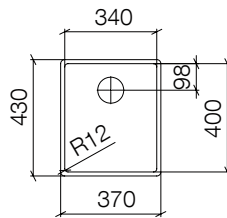

Pop-up waste and overflow closable by hand

- 3½" drain valve closable by hand

For details and miscellaneous, see page 141.

Stainless Steel

10 415 003-85

EUR

138.00

38 340 003