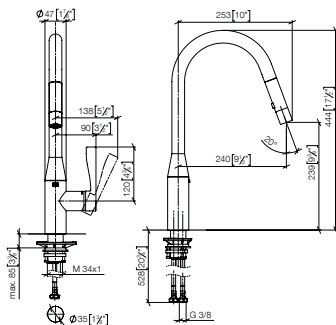

33 870 895

Single-lever mixer Pull-down with spray function

- 240 mm projection
- pivotable spout 360°
- laminar and spray flow
- 1800 mm metal shower hose
- sprayface with anti-scaling system
- max. flow 10.4 l/min at 3 bar flow pressure
- lead-free

Intrinsic protection against back flow.

Recommended miscellaneous

Dispenser without rosette

For details and miscellaneous, see page 132.

		EUR
Chrome	33 870 895-00	923.50
Brushed Chrome	33 870 895-93	1,200.60
Platinum	33 870 895-08	1,477.40
Brushed Platinum	33 870 895-06	1,477.40
Champagne (22kt Gold)	33 870 895-47	1,847.00
Brushed Champagne (23kt Gold)	33 870 895-46	1,847.00
Durabronz (23kt Gold)	33 870 895-09	1,847.00
Brushed Durabronz (23kt Gold)	33 870 895-28	1,847.00
Dark Chrome	33 870 895-19	1,385.30
Brushed Dark Platinum	33 870 895-99	1,385.30
Matte Black	33 870 895-33	1,246.80

Recommended miscellaneous

		EUR
Chrome	82 424 970-00	261.00
Brushed Chrome	82 424 970-93	339.30
Platinum	82 424 970-08	417.50
Brushed Platinum	82 424 970-06	417.50
Champagne (22kt Gold)	82 424 970-47	522.00
Brushed Champagne (23kt Gold)	82 424 970-46	522.00
Durabronz (23kt Gold)	82 424 970-09	522.00
Brushed Durabronz (23kt Gold)	82 424 970-28	522.00
Dark Chrome	82 424 970-19	391.60
Brushed Dark Platinum	82 424 970-99	469.70
Matte Black	82 424 970-33	352.30

Recommended miscellaneous

Strainer waste with control handle

For details and miscellaneous, see page 134.

		EUR
Chrome	10 712 970-00	184.00
Brushed Chrome	10 712 970-93	239.20
Platinum	10 712 970-08	294.30
Brushed Platinum	10 712 970-06	294.30
Champagne (22kt Gold)	10 712 970-47	368.00
Brushed Champagne (23kt Gold)	10 712 970-46	368.00
Durabronz (23kt Gold)	10 712 970-09	368.00
Brushed Durabronz (23kt Gold)	10 712 970-28	368.00
Dark Chrome	10 712 970-19	276.00
Brushed Dark Platinum	10 712 970-99	275.90
Matte Black	10 712 970-33	248.50

Recommended miscellaneous

Swivel limitation set

For details and miscellaneous, see page 144.

		EUR
	12 821 970 90	61.20