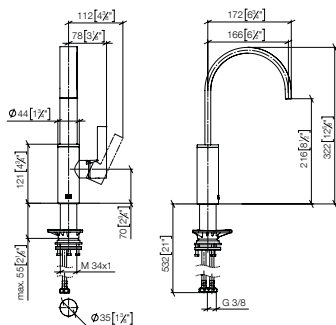

33 805 682

MEM **BAR TAP Single-lever mixer**

- 166 mm projection
- pivotable spout 360°
- air-enriched flow
- max. flow 10 l/min at 3 bar flow pressure
- lead-free

Recommended miscellaneous

Dispenser without rosette

For details and miscellaneous, see page 132.

		EUR
Chrome	33 805 682-00	916.00
Brushed Chrome	33 805 682-93	1,190.80
Platinum	33 805 682-08	1,465.60
Brushed Platinum	33 805 682-06	1,465.60
Champagne (22kt Gold)	33 805 682-47	1,832.00
Brushed Champagne (23kt Gold)	33 805 682-46	1,832.00
Durabron (23kt Gold)	33 805 682-09	1,832.00
Brushed Durabron (23kt Gold)	33 805 682-28	1,832.00
Dark Chrome	33 805 682-19	1,374.00
Brushed Dark Platinum	33 805 682-99	1,374.00
Matte Black	33 805 682-33	1,236.60

Recommended miscellaneous

		EUR
Chrome	82 424 970-00	261.00
Brushed Chrome	82 424 970-93	339.30
Platinum	82 424 970-08	417.50
Brushed Platinum	82 424 970-06	417.50
Champagne (22kt Gold)	82 424 970-47	522.00
Brushed Champagne (23kt Gold)	82 424 970-46	522.00
Durabron (23kt Gold)	82 424 970-09	522.00
Brushed Durabron (23kt Gold)	82 424 970-28	522.00
Dark Chrome	82 424 970-19	391.60
Brushed Dark Platinum	82 424 970-99	469.70
Matte Black	82 424 970-33	352.30

Recommended miscellaneous

Strainer waste with control handle

For details and miscellaneous, see page 134.

Recommended miscellaneous

		EUR
Chrome	10 712 970-00	184.00
Brushed Chrome	10 712 970-93	239.20
Platinum	10 712 970-08	294.30
Brushed Platinum	10 712 970-06	294.30
Champagne (22kt Gold)	10 712 970-47	368.00
Brushed Champagne (23kt Gold)	10 712 970-46	368.00
Durabron (23kt Gold)	10 712 970-09	368.00
Brushed Durabron (23kt Gold)	10 712 970-28	368.00
Dark Chrome	10 712 970-19	276.00
Brushed Dark Platinum	10 712 970-99	275.90
Matte Black	10 712 970-33	248.50

Recommended miscellaneous

Swivel limitation set

For details and miscellaneous, see page 143.

Recommended miscellaneous

		EUR
	12 820 970 90	71.60