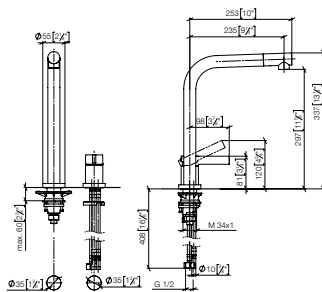

Recommended miscellaneous

Strainer waste with control handle

For details and miscellaneous, see page 135.

		EUR
Chrome	10 710 970-00	184.00
Brushed Chrome	10 710 970-93	239.20
Platinum	10 710 970-08	294.30
Brushed Platinum	10 710 970-06	294.30
Champagne (22kt Gold)	10 710 970-47	368.00
Brushed Champagne (23kt Gold)	10 710 970-46	368.00
Brushed Durabronze (23kt Gold)	10 710 970-28	368.00
Dark Chrome	10 710 970-19	276.00
Brushed Dark Platinum	10 710 970-99	275.90