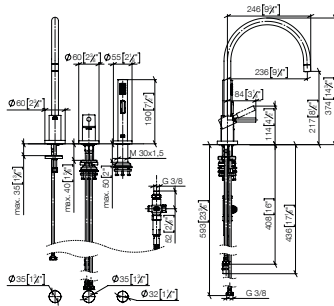

32 815 888 +
27 731 970

Two-hole mixer with individual rosettes with rinsing spray set

- 236 mm projection
- pivotable spout 360°
- air-enriched flow and spray flow
- fabric braided hose 1500 mm
- automatic spout/shower diverter
- sprayface with anti-scaling system
- max. flow 8.3 l/min at 3 bar flow pressure
- lead-free

Intrinsic protection against back flow.
Operating unit can be positioned freely.

		EUR
Chrome	1 x 32 815 888-00	1,021.80
	1 x 27 731 970-00	519.80
Total price:		1,541.60
Brushed Chrome	1 x 32 815 888-93	1,328.30
	1 x 27 731 970-93	675.70
Total price:		2,004.00
Platinum	1 x 32 815 888-08	1,634.90
	1 x 27 731 970-08	831.70
Total price:		2,466.60
Brushed Platinum	1 x 32 815 888-06	1,634.90
	1 x 27 731 970-06	831.70
Total price:		2,466.60
Champagne (22kt Gold)	1 x 32 815 888-47	2,043.60
	1 x 27 731 970-47	1,039.60
Total price:		3,083.20
Brushed Champagne (23kt Gold)	1 x 32 815 888-46	2,043.60
	1 x 27 731 970-46	1,039.60
Total price:		3,083.20
Durabronze (23kt Gold)	1 x 32 815 888-09	2,043.60
	1 x 27 731 970-09	1,039.60
Total price:		3,083.20
Brushed Durabronze (23kt Gold)	1 x 32 815 888-28	2,043.60
	1 x 27 731 970-28	1,039.60
Total price:		3,083.20
Dark Chrome	1 x 32 815 888-19	1,532.70
	1 x 27 731 970-19	779.70
Total price:		2,312.40
Brushed Dark Platinum	1 x 32 815 888-99	1,532.70
	1 x 27 731 970-99	779.70
Total price:		2,312.40
Matte Black	1 x 32 815 888-33	1,379.40
	1 x 27 731 970-33	701.70
Total price:		2,081.10

Recommended miscellaneous

EUR

Dispenser with rosette

Chrome

82 444 970-00

284.30

For details and miscellaneous, see page 132.

Recommended miscellaneous

EUR

Strainer waste with control handle

Chrome

10 710 970-00

184.00

For details and miscellaneous, see page 135.

Recommended miscellaneous

EUR

Swivel limitation set

12 820 970 90

71.00

For details and miscellaneous, see page 143.