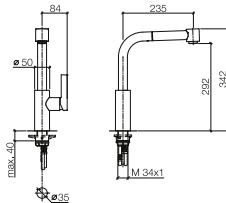

Recommended miscellaneous

Dispenser without rosette

For details and miscellaneous, see page 132.

Recommended miscellaneous

Strainer waste with control handle

For details and miscellaneous, see page 134.

		EUR
Chrome	33 870 790-00	835.70
Brushed Chrome	33 870 790-93	1,086.40
Platinum	33 870 790-08	1,337.00
Brushed Platinum	33 870 790-06	1,337.00
Champagne (22kt Gold)	33 870 790-47	1,671.40
Brushed Champagne (23kt Gold)	33 870 790-46	1,671.40
Brushed Durabronz (23kt Gold)	33 870 790-28	1,671.40
Dark Chrome	33 870 790-19	1,253.60
Brushed Dark Platinum	33 870 790-99	1,253.60

		EUR
Chrome	82 424 970-00	261.00
Brushed Chrome	82 424 970-93	339.30
Platinum	82 424 970-08	417.50
Brushed Platinum	82 424 970-07	417.50
Champagne (22kt Gold)	82 424 970-47	522.00
Brushed Champagne (23kt Gold)	82 424 970-46	522.00
Brushed Durabronz (23kt Gold)	82 424 970-28	522.00
Dark Chrome	82 424 970-19	391.60
Brushed Dark Platinum	82 424 970-99	469.70

		EUR
Chrome	10 712 970-00	184.00
Brushed Chrome	10 712 970-93	239.20
Platinum	10 712 970-08	294.30
Brushed Platinum	10 712 970-07	294.30
Champagne (22kt Gold)	10 712 970-47	368.00
Brushed Champagne (23kt Gold)	10 712 970-46	368.00
Brushed Durabronz (23kt Gold)	10 712 970-28	368.00
Dark Chrome	10 712 970-19	276.00
Brushed Dark Platinum	10 712 970-99	275.90