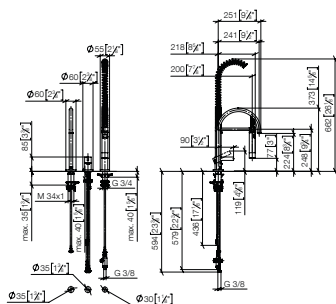

32 815 875 +
27 799 970

Two-hole mixer with individual rosettes with profi spray jet

- 241 mm projection
- pivotable spout 360°
- air-enriched flow and spray flow
- automatic spout/shower diverter
- sprayface with anti-scaling system
- max. flow 8 l/min at 3 bar flow pressure
- lead-free

Intrinsic protection against back flow.
Operating unit can be positioned freely.

		EUR
Chrome	1 x 32 815 875-00	912.50
	1 x 27 799 970-00	1,268.70
Total price:		2,181.20
Brushed Chrome	1 x 32 815 875-93	1,186.30
	1 x 27 799 970-93	1,649.30
Total price:		2,835.60
Platinum	1 x 32 815 875-08	1,460.00
	1 x 27 799 970-08	2,029.90
Total price:		3,489.90
Brushed Platinum	1 x 32 815 875-06	1,460.00
	1 x 27 799 970-06	2,029.90
Total price:		3,489.90

Recommended miscellaneous

Dispenser with rosette

For details and miscellaneous, see page 132.

		EUR
Chrome	82 444 970-00	284.30
Brushed Chrome	82 444 970-93	369.60
Platinum	82 444 970-08	454.90
Brushed Platinum	82 444 970-06	454.90

Recommended miscellaneous

Strainer waste with control handle

For details and miscellaneous, see page 135.

		EUR
Chrome	10 710 970-00	184.00
Brushed Chrome	10 710 970-93	239.20
Platinum	10 710 970-08	294.30
Brushed Platinum	10 710 970-06	294.30

Recommended miscellaneous

Swivel limitation set

For details and miscellaneous, see page 143.

		EUR
	12 820 970 90	71.60

17 861 875

HOT & COLD WATER DISPENSER

- 146 mm projection
- rigid, thermally insulated spout
- laminar flow
- provides filtered, hot water up to 93 °C
- provides filtered, cold water
- max. flow 2 l/min at 3 bar flow pressure
- ready-to-use control unit for wall mounting (135 mm x 160 mm x 60 mm)
- electronic magnetic valve
- 100-230 V, 50-60 Hz, 18 W power supply unit, incl. country-specific adapter set
- lead-free