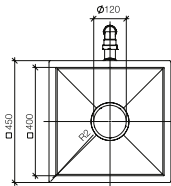

38 400 002

Single sink

- under-mounted
- 400 x 400 mm
- sink depth 175 mm
- Glazed steel sink and drain cover
- 3 1/2" closable strainer basket valve
- Including pop-up waste and overflow set
- attachment set
- suitable for base units 500 mm
- radius 2 mm

Not suitable for combining with strainer waste.

		EUR
Matte White	38 400 002-62	1,073.10
Matte Black	38 400 002-71	1,073.10

38 450 002

Single sink

- under-mounted
- 450 x 400 mm
- sink depth 175 mm
- Glazed steel sink and drain cover
- 3 1/2" closable strainer basket valve
- Including pop-up waste and overflow set
- attachment set
- suitable for base units 550 mm
- radius 2 mm

Not suitable for combining with strainer waste.

		EUR
Matte White	38 450 002-62	1,193.70
Matte Black	38 450 002-71	1,193.70

38 500 002

Single sink

- under-mounted
- 500 x 400 mm
- sink depth 175 mm
- Glazed steel sink and drain cover
- 3 1/2" closable strainer basket valve
- Including pop-up waste and overflow set
- attachment set
- suitable for base units 600 mm
- radius 2 mm

Not suitable for combining with strainer waste.

		EUR
Matte White	38 500 002-62	1,314.50
Matte Black	38 500 002-71	1,314.50