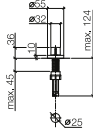

10 710 970

Strainer waste with control handle

- control for single basin
- including adapter for Bowden cable

Goes with ELIO, MEM, META SQUARE, TARA and TARA ULTRA

		EUR
Chrome	10 710 970-00	184.00
Brushed Chrome	10 710 970-93	239.20
Platinum	10 710 970-08	294.30
Brushed Platinum	10 710 970-06	294.30
Champagne (22kt Gold)	10 710 970-47	368.00
Brushed Champagne (23kt Gold)	10 710 970-46	368.00
Durabross (23kt Gold)	10 710 970-09	368.00
Brushed Durabross (23kt Gold)	10 710 970-28	368.00
Dark Chrome	10 710 970-19	276.00
Brushed Dark Platinum	10 710 970-99	275.90
Matte Black	10 710 970-33	248.50

10 711 970

Strainer waste with control handle

- control for single basin
- including adapter for Bowden cable

Goes with LOT

		EUR
Chrome	10 711 970-00	184.00
Brushed Chrome	10 711 970-93	239.20
Platinum	10 711 970-08	294.30
Brushed Platinum	10 711 970-06	294.30
Champagne (22kt Gold)	10 711 970-47	368.00
Brushed Champagne (23kt Gold)	10 711 970-46	368.00
Durabross (23kt Gold)	10 711 970-09	368.00
Brushed Durabross (23kt Gold)	10 711 970-28	368.00
Dark Chrome	10 711 970-19	276.00
Brushed Dark Platinum	10 711 970-99	275.90
Matte Black	10 711 970-33	248.50

12 715 970

Cover for tap hole

		EUR
Chrome	12 715 970-00	40.90
Brushed Chrome	12 715 970-93	53.20
Platinum	12 715 970-08	65.40
Brushed Platinum	12 715 970-06	65.40
Champagne (22kt Gold)	12 715 970-47	81.80
Brushed Champagne (23kt Gold)	12 715 970-46	81.80
Durabross (23kt Gold)	12 715 970-09	81.80
Brushed Durabross (23kt Gold)	12 715 970-28	81.80
Dark Chrome	12 715 970-19	61.30
Brushed Dark Platinum	12 715 970-99	73.60
Matte Black	12 715 970-33	55.20