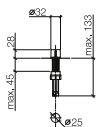

AIR SWITCH Control button

- for controlling a waste disposal unit

Compatible with waste disposal units with integrated air switch made by Insinkerator®, e.g. Evolution.

The products are not available in all markets, please contact your Dornbracht sales force.

For more information go to www.insinkerator.com

Goes with LOT

		EUR
Chrome	10 714 970-00	129.50
Brushed Chrome	10 714 970-93	168.40
Platinum	10 714 970-08	207.10
Brushed Platinum	10 714 970-06	207.10
Durabronz (23kt Gold)	10 714 970-09	259.00
Brushed Durabronz (23kt Gold)	10 714 970-28	259.00
Dark Chrome	10 714 970-19	194.30
Brushed Dark Platinum	10 714 970-99	194.30

10 712 970