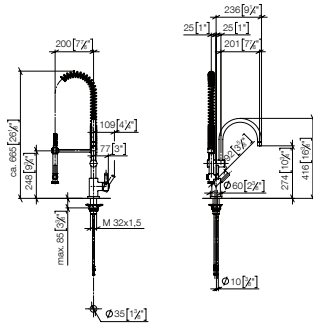

33 880 888

TARA **Profi single-lever mixer**

- 200 mm projection
- pivotable spout 360°
- air-enriched flow and spray flow
- sprayface with anti-scaling system
- max. flow 7 l/min at 3 bar flow pressure
- lead-free

Intrinsic protection against back flow.

Recommended miscellaneous

Dispenser with rosette

For details and miscellaneous, see page 132.

Recommended miscellaneous

Strainer waste with control handle

For details and miscellaneous, see page 135.

		EUR
Chrome	33 880 888-00	1,714.80
Brushed Chrome	33 880 888-93	2,229.20
Platinum	33 880 888-08	2,743.70
Brushed Platinum	33 880 888-06	2,743.70

		EUR
Chrome	82 444 970-00	284.30
Brushed Chrome	82 444 970-93	369.60
Platinum	82 444 970-08	454.90
Brushed Platinum	82 444 970-06	454.90

		EUR
Chrome	10 710 970-00	184.00
Brushed Chrome	10 710 970-93	239.20
Platinum	10 710 970-08	294.30
Brushed Platinum	10 710 970-06	294.30