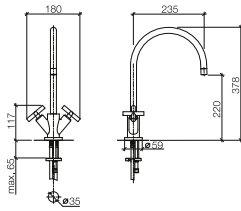

Recommended miscellaneous

Dispenser with rosette

For details and miscellaneous, see page 132.

Recommended miscellaneous

Strainer waste with control handle

For details and miscellaneous, see page 135.

		EUR
Chrome	22 815 892-00	580.30
Brushed Chrome	22 815 892-93	754.40
Platinum	22 815 892-08	928.50
Brushed Platinum	22 815 892-06	928.50
Champagne (22kt Gold)	22 815 892-47	1,160.60
Brushed Champagne (23kt Gold)	22 815 892-46	1,160.60
Durabron (23kt Gold)	22 815 892-09	1,160.60
Brushed Durabron (23kt Gold)	22 815 892-28	1,160.60
Dark Chrome	22 815 892-19	870.50
Brushed Dark Platinum	22 815 892-99	870.50
Matte Black	22 815 892-33	783.40

		EUR
Chrome	82 444 970-00	284.30
Brushed Chrome	82 444 970-93	369.60
Platinum	82 444 970-08	454.90
Brushed Platinum	82 444 970-06	454.90
Champagne (22kt Gold)	82 444 970-47	568.60
Brushed Champagne (23kt Gold)	82 444 970-46	568.60
Durabron (23kt Gold)	82 444 970-09	568.60
Brushed Durabron (23kt Gold)	82 444 970-28	568.60
Dark Chrome	82 444 970-19	426.50
Brushed Dark Platinum	82 444 970-99	426.50
Matte Black	82 444 970-33	383.80

		EUR
Chrome	10 710 970-00	184.00
Brushed Chrome	10 710 970-93	239.20
Platinum	10 710 970-08	294.30
Brushed Platinum	10 710 970-06	294.30
Champagne (22kt Gold)	10 710 970-47	368.00
Brushed Champagne (23kt Gold)	10 710 970-46	368.00
Durabron (23kt Gold)	10 710 970-09	368.00
Brushed Durabron (23kt Gold)	10 710 970-28	368.00
Dark Chrome	10 710 970-19	276.00
Brushed Dark Platinum	10 710 970-99	275.90
Matte Black	10 710 970-33	248.50