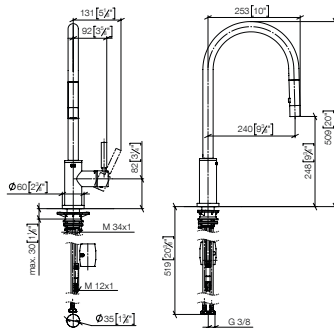

Single-lever mixer Pull-down with spray function

- 240 mm projection
- pivotable spout 360°
- laminar and spray flow
- 1800 mm metal shower hose
- sprayface with anti-scaling system
- max. flow 10.4 l/min at 3 bar flow pressure
- lead-free

Intrinsic protection against back flow.

Recommended miscellaneous

Dispenser with rosette

For details and miscellaneous, see page 132.

Recommended miscellaneous

Strainer waste with control handle

For details and miscellaneous, see page 135.

Recommended miscellaneous

Swivel limitation set

For details and miscellaneous, see page 144.

		EUR
Chrome	33 870 888-00	960.80
Brushed Chrome	33 870 888-93	1,249.00
Platinum	33 870 888-08	1,537.30
Brushed Platinum	33 870 888-06	1,537.30
Champagne (22kt Gold)	33 870 888-47	1,921.60
Brushed Champagne (23kt Gold)	33 870 888-46	1,921.60
Durabron (23kt Gold)	33 870 888-09	1,921.60
Brushed Durabron (23kt Gold)	33 870 888-28	1,921.60
Dark Chrome	33 870 888-19	1,441.20
Brushed Dark Platinum	33 870 888-99	1,729.40
Matte Black	33 870 888-33	1,297.10

		EUR
Chrome	82 444 970-00	284.30
Brushed Chrome	82 444 970-93	369.60
Platinum	82 444 970-08	454.90
Brushed Platinum	82 444 970-06	454.90
Champagne (22kt Gold)	82 444 970-47	568.60
Brushed Champagne (23kt Gold)	82 444 970-46	568.60
Durabron (23kt Gold)	82 444 970-09	568.60
Brushed Durabron (23kt Gold)	82 444 970-28	568.60
Dark Chrome	82 444 970-19	426.50
Brushed Dark Platinum	82 444 970-99	426.50
Matte Black	82 444 970-33	383.80

		EUR
Chrome	10 710 970-00	184.00
Brushed Chrome	10 710 970-93	239.20
Platinum	10 710 970-08	294.30
Brushed Platinum	10 710 970-06	294.30
Champagne (22kt Gold)	10 710 970-47	368.00
Brushed Champagne (23kt Gold)	10 710 970-46	368.00
Durabron (23kt Gold)	10 710 970-09	368.00
Brushed Durabron (23kt Gold)	10 710 970-28	368.00
Dark Chrome	10 710 970-19	276.00
Brushed Dark Platinum	10 710 970-99	275.90
Matte Black	10 710 970-33	248.50

		EUR
	12 823 970 90	40.50