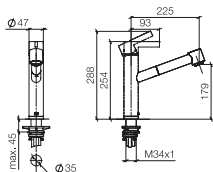

Recommended miscellaneous

Dispenser without rosette

For details and miscellaneous, see page 132.

		EUR
Chrome	82 424 970-00	261.00
Brushed Chrome	82 424 970-93	339.30
Platinum	82 424 970-08	417.50
Brushed Platinum	82 424 970-06	417.50
Champagne (22kt Gold)	82 424 970-47	522.00
Brushed Champagne (23kt Gold)	82 424 970-46	522.00
Brushed Durabronze (23kt Gold)	82 424 970-28	522.00
Dark Chrome	82 424 970-19	391.60
Brushed Dark Platinum	82 424 970-99	469.70

Recommended miscellaneous

Strainer waste with control handle

For details and miscellaneous, see page 134.

		EUR
Chrome	10 712 970-00	184.00
Brushed Chrome	10 712 970-93	239.20
Platinum	10 712 970-08	294.30
Brushed Platinum	10 712 970-06	294.30
Champagne (22kt Gold)	10 712 970-47	368.00
Brushed Champagne (23kt Gold)	10 712 970-46	368.00
Brushed Durabronze (23kt Gold)	10 712 970-28	368.00
Dark Chrome	10 712 970-19	276.00
Brushed Dark Platinum	10 712 970-99	275.90