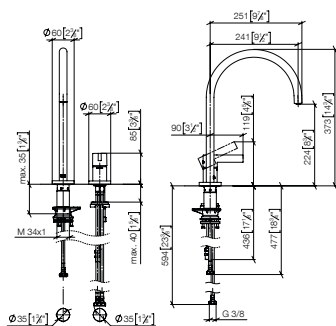

32 815 875

Two-hole mixer with individual rosettes

- 241 mm projection
- pivotable spout 360°
- air-enriched flow
- max. flow 8 l/min at 3 bar flow pressure
- lead-free

Operating unit can be positioned freely.

Recommended miscellaneous

Dispenser with rosette

For details and miscellaneous, see page 132.

		EUR
Chrome	32 815 875-00	912.50
Brushed Chrome	32 815 875-93	1,186.30
Platinum	32 815 875-08	1,460.00
Brushed Platinum	32 815 875-06	1,460.00
Champagne (22kt Gold)	32 815 875-47	1,825.00
Brushed Champagne (23kt Gold)	32 815 875-46	1,825.00
Durabron (23kt Gold)	32 815 875-09	1,825.00
Brushed Durabron (23kt Gold)	32 815 875-28	1,825.00
Dark Chrome	32 815 875-19	1,368.80
Brushed Dark Platinum	32 815 875-99	1,642.50
Matte Black	32 815 875-33	1,231.90

Recommended miscellaneous

Strainer waste with control handle

For details and miscellaneous, see page 135.

		EUR
Chrome	82 444 970-00	284.30
Brushed Chrome	82 444 970-93	369.60
Platinum	82 444 970-08	454.90
Brushed Platinum	82 444 970-06	454.90
Champagne (22kt Gold)	82 444 970-47	568.60
Brushed Champagne (23kt Gold)	82 444 970-46	568.60
Durabron (23kt Gold)	82 444 970-09	568.60
Brushed Durabron (23kt Gold)	82 444 970-28	568.60
Dark Chrome	82 444 970-19	426.50
Brushed Dark Platinum	82 444 970-99	426.50
Matte Black	82 444 970-33	383.80

Recommended miscellaneous

Swivel limitation set

For details and miscellaneous, see page 143.

		EUR
Chrome	10 710 970-00	184.00
Brushed Chrome	10 710 970-93	239.20
Platinum	10 710 970-08	294.30
Brushed Platinum	10 710 970-06	294.30
Champagne (22kt Gold)	10 710 970-47	368.00
Brushed Champagne (23kt Gold)	10 710 970-46	368.00
Durabron (23kt Gold)	10 710 970-09	368.00
Brushed Durabron (23kt Gold)	10 710 970-28	368.00
Dark Chrome	10 710 970-19	276.00
Brushed Dark Platinum	10 710 970-99	275.90

		EUR
	12 820 970 90	71.60