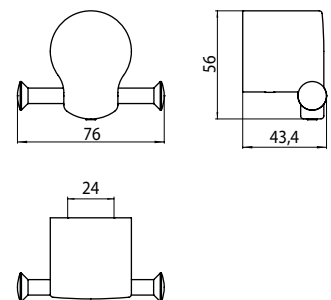

Badetuchhalter 600 mm Bath towel holder 600 mm	chrom chrome	8460 001 60	149,70 € 1
	Badetuchhalter 800 mm Bath towel holder 800 mm	chrom chrome	8460 001 80	162,40 € 1
	Wannengriff 300 mm Bath grip 300 mm	chrom chrome	8470 001 30	117,60 € 1
	Doppelhaken Double hook	chrom chrome	8478 001 00	60,50 € 1