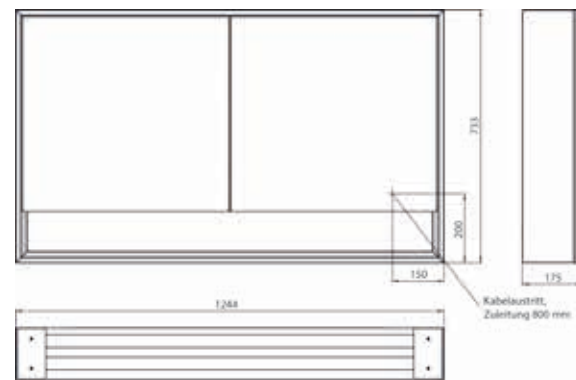

emco loft mit Unterfach

emco loft with lower compartment

PG

Lichtspiegelschrank loft mit Unterfach, 1.200 mm, 2 Türen, **Aufputzmodell** mit verspiegelten Seitenwänden, IP 20. Umlaufende LED-Beleuchtung, verspiegelte Rückwand, 2 stufenlos einstellbare Ablagen, 2 Türen, 2 Steckdosen, Lichtsteuerung über 3 kapazitive von außen bedienbare Touch-Bedienfelder (An/Aus, Helligkeit und Lichtfarbe - kalt/warm - stufenlos einstellbar), Kabeldurchlass nach außen bei geschlossenen Spiegeltüren. Offenes Unterfach (Höhe: 122 mm) über die komplette Breite mit verspiegelter Rückwand. Höhe: 733 mm

Illuminated mirror cabinet loft with an accessible compartment, 1.200 mm, 2 doors, **wall-mounted model** with mirrored side panels, IP 20. Surrounding LED lights, mirrored back panel, 2 continuously adjustable shelves, 2 doors, 2 sockets, light control via 3 capacitive touch control panels which can be operated from the outside (on/off, brightness and light colour - cold/warm - continuously adjustable), external cable routing for closed mirror doors. Accessible compartment (height: 122 mm) on the bottom with mirrored rear wall. Height: 733 mm.

aluminium/spiegel	9798 052 18	2.774,70 €	2
aluminium/mirror