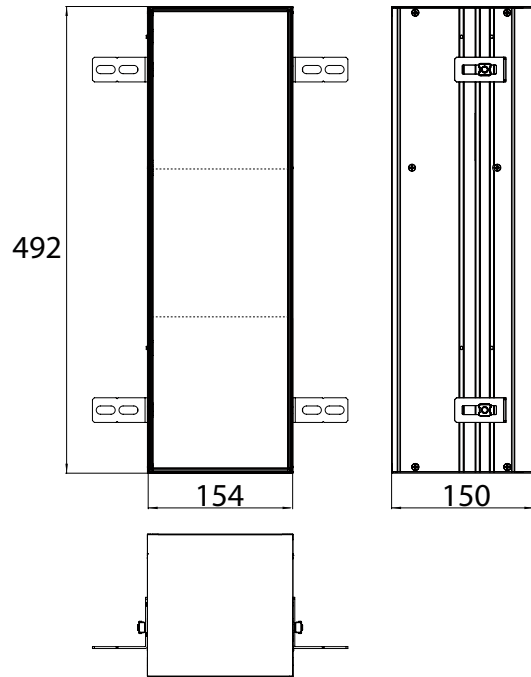

emco asis plus

PG

	WC-Modul - Unterputzmodell, Tür befliesbar (Fliese + Kleber, max.: 12 mm) mit drei Fächern für WC-Papier, Reserverolle oder Feuchtpapierbox. Türanschlag links. Kein Einbaurahmen erforderlich. Module for WC build-in model, door tileable (tiles + adhesive, max.: 12mm) with three boxes for WC-paper, spare paper or moist-tissue box, left-hinged door No additional build-in frame required	aluminium aluminium	9756 110 04	693,50 € 2
	WC-Modul - Unterputzmodell, Tür befliesbar (Fliese + Kleber, max.: 12 mm) mit drei Fächern für WC-Papier, Reserverolle oder Feuchtpapierbox. Türanschlag rechts. Kein Einbaurahmen erforderlich. Module for WC build-in model, door tileable (tiles + adhesive, max.: 12mm) with three boxes for WC-paper, spare paper or moist-tissue box, right-hinged door No additional build-in frame required	aluminium aluminium	9756 110 05	693,50 € 2