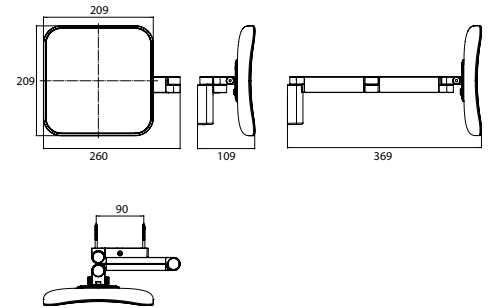

emco kosmetikspiegel evo

emco cosmetic mirror evo

PG

LED Rasier- und Kosmetikspiegel, eckig, Wandmodell, Doppelgelenkarm mit Wandanschluss

2 Lichttaster, Helligkeit und Lichtfarbe - kalt/warm (3.000 - 6.000 K) - stufenlos dimmbar.

LED Shaving- and cosmetic mirror, square, wall mounted, two swivel arms
2 switches, brightness and luminous colour cold/warm (3.000 - 6.000 K) continuously dimmable.

chrom, Vergr.: 5-fach
chrome, 5 magn. glass

1095 060 50

556,20 € 2

schwarz, Vergr.: 5-fach
black, 5 magn. glass

1095 133 50

640,90 € 2

LED Rasier- und Kosmetikspiegel mit emco light system, eckig, Wandmodell, Doppelgelenkarm mit Wandanschluss
2 Lichttaster, Helligkeit und Lichtfarbe - kalt/warm (3.000 - 6.000 K) - stufenlos dimmbar.

mit emco light system. Detailinformationen zum emco light system unter www.emco-bath.com

LED Shaving- and cosmetic mirror with emco light system, square, wall mounted, two swivel arms
2 switches, brightness and luminous colour cold/warm (3.000 - 6.000 K) continuously dimmable.

with emco light system. For detailed information about emco light system please check www.emco-bath.com

chrom, Vergr.: 5-fach
chrome, 5 magn. glass

1095 080 50

739,50 € 2

schwarz, Vergr.: 5-fach
black, 5 magn. glass

1095 133 52

849,40 € 2