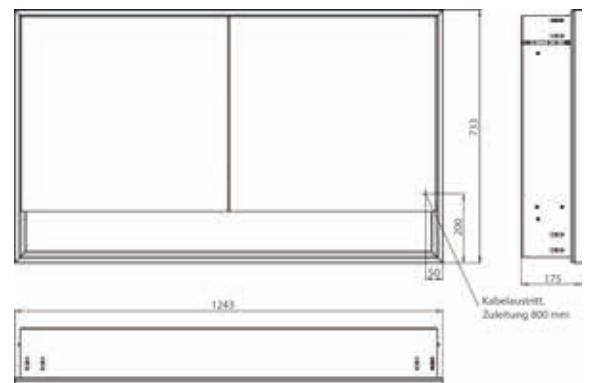

emco loft mit Unterfach

emco loft with lower compartment

PG

Lichtspiegelschrank loft mit Unterfach, 1.200 mm, 2 Türen, **Unterputzmodell**, IP 20.
Umlaufende LED-Beleuchtung, verspiegelte Rückwand, 2 stufenlos einstellbare Ablagen, 2 Türen, 2 Steckdosen, Lichtsteuerung über 3 kapazitive von außen bedienbare Touch-Bedienfelder (An/Aus, Helligkeit und Lichtfarbe - kalt/warm - stufenlos einstellbar), Kabeldurchlass nach außen bei geschlossenen Spiegeltüren. Offenes Unterfach (Höhe: 122 mm) über die komplette Breite mit verspiegelter Rückwand. Höhe: 733 mm
Unterputz-Lichtspiegelschrank, immer mit Einbaurahmen bestellen
Illuminated mirror cabinet loft with an accessible compartment, 1.200 mm, 2 doors, **built-in version**, IP 20.
Surrounding LED lights, mirrored back panel, 2 continuously adjustable shelves, 2 doors, 2 sockets, light control via 3 capacitive touch control panels which can be operated from the outside (on/off, brightness and light colour - cold/warm - continuously adjustable), external cable routing for closed mirror doors. Accessible compartment (height: 122 mm) on the bottom with mirrored rear wall. Height: 733 mm.
Built-in illuminated mirror cabinet, please order with built-in frame.

aluminium/spiegel	9798 052 19	2.737,40 €	2
aluminium/mirror			
Einbaurahmen	9798 000 04	299,30 €	2
Built-in frame