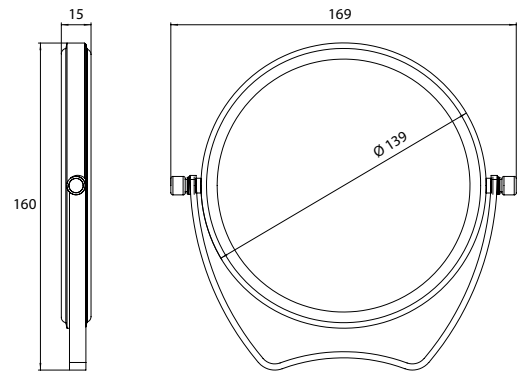

emco kosmetikspiegel pure

emco cosmetic mirror pure

PG

	Reisespiegel, rund, Ø 139 mm travel mirror, round, Ø 139 mm	5-fach, chrom 5-times, chrome	1094 001 25	63,40 € 2
	Reisespiegel, 5-fach, rund, Ø 127 mm travel mirror, 5-times, round, Ø 127 mm	5-fach, chrom 5-times, chrome	1094 001 24	88,80 € 2
	Reisespiegel, rund, Ø 90 mm travel mirror, round, Ø 90 mm	3-fach, chrom 3-times, chrome	1094 001 22	50,70 € 2