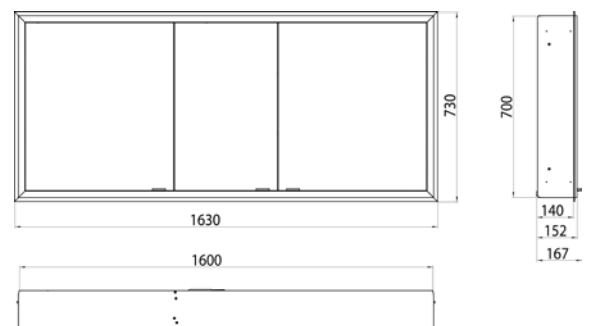

emco prime

mit Lichtpaket · with light-package

PG

Lichtspiegelschrank prime, 1.600 mm, 3 Türen, **Aufputzmodell**, IP 20 mit Lichtpaket, Seitenwand verspiegelt, mit verspiegelter- oder weißer Glasrückwand, 4 stufenlos einstellbare Ablagen, 3 Türen, 2 Steckdosen und 2 Lichttaster (Helligkeit und Lichtfarbe - kalt/warm - stufenlos dimmbar), Höhe: 700 mm, LED-Beleuchtung

Illuminated mirror cabinet prime, 1.600 mm, 3 doors, **wall-mounted version**, IP 20

with light-package, with mirrored or white glass back panel, mirrored side panels, 4 continuously adjustable crystal glass shelves, 3 doors, 2 sockets and 2 switches (brightness and luminous colour cold/warm continuously dimmable), height: 700 mm, LED-lights, IP 20

aluminium/spiegel	9497 060 86	3.322,50 €	2
aluminium/mirror			
aluminium/weiss	9497 061 86	3.322,50 €	2
aluminium/white			
schwarz/spiegel	9497 133 86	3.816,30 €	2
black/mirror			

Lichtspiegelschrank prime, 1.600 mm, 3 Türen, **Unterputzmodell**, IP 20 mit Lichtpaket, mit verspiegelter- oder weißer Glasrückwand, 4 stufenlos einstellbare Ablagen, 3 Türen, 2 Steckdosen und 2 Lichttaster (Helligkeit und Lichtfarbe - kalt/warm - stufenlos dimmbar), Höhe: 730 mm, LED-Beleuchtung

Illuminated mirror cabinet prime, 1.600 mm, 3 doors, **built-in version**, IP 20

with light-package, with mirrored or white glass back panel, 4 continuously adjustable crystal glass shelves, 3 doors, 2 sockets and 2 switches (brightness and luminous colour cold/warm continuously dimmable), height: 730 mm, LED-lights, IP 20

aluminium/spiegel	9497 060 96	3.322,50 €	2
aluminium/mirror			
aluminium/weiss	9497 061 96	3.322,50 €	2
aluminium/white			
schwarz/spiegel	9497 133 96	3.816,30 €	2
black/mirror			
Einbaurahmen	9497 000 29	315,20 €	2
Built-in frame			

prime