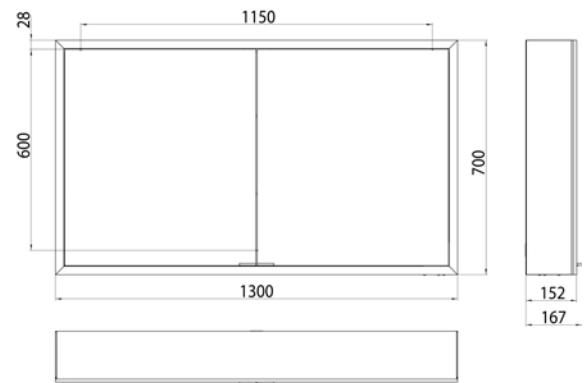

Lichtspiegelschrank prime Facelift, 1.300 mm, 2 Türen, **Unterputzmodell**, IP20, mit verspiegelter- oder weißer Glasrückwand, 2 stufenlos einstellbare Ablagen, 2 Türen, 2 Steckdosen, stufenlose Lichtsteuerung (an/aus, Helligkeit und Lichtfarbe) über drei in die Glasrückwand integrierte Touchsensoren, Höhe: 730 mm, LED-Beleuchtung

Unterputz-Lichtspiegelschrank, immer mit Einbaurahmen bestellen
Illuminated mirror cabinet prime Facelift, 1.300 mm, 2 doors, **built-in version**, IP 20 with mirrored or white glass back panel, 2 continuously adjustable crystal glass shelves, 2 doors, 2 sockets, continuous light control (on/off, brightness and light color) via three touch sensors which are integrated into the glass rear wall, height: 730 mm, LED-lights
Built-in illuminated mirror cabinet, please order with built-in frame.

aluminium/spiegel	9497 062 95	2.858,70 €	2
aluminium/mirror			
aluminium/weiss	9497 063 95	2.858,70 €	2
aluminium/white			
aluminium/schwarz	9497 135 95	3.285,90 €	2
aluminium/black			
Einbaurahmen	9497 000 14	304,00 €	2
Built-in frame