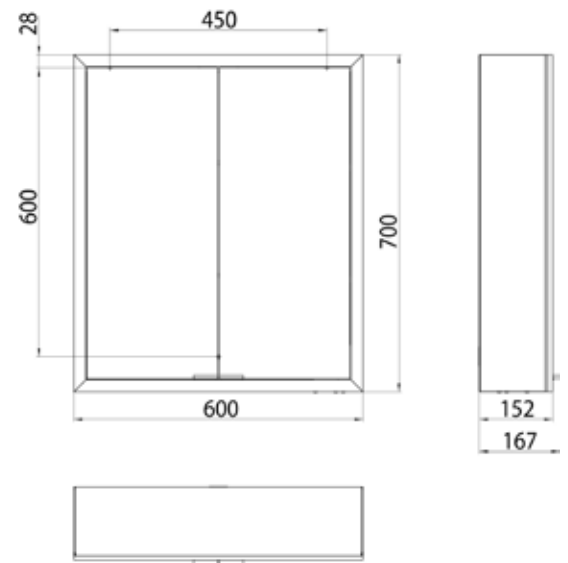

Lichtspiegelschrank prime Facelift, 600 mm, 2 Türen, **Aufputzmodell**, IP20
Seitenwand verspiegelt, mit verspiegelter- oder weißer Glasrückwand, 2 stufenlos einstellbare Ablagen, 2 Türen, 1 Steckdose, stufenlose Lichtsteuerung (an/aus, Helligkeit und Lichtfarbe) über drei in die Glasrückwand integrierte Touchsensoren, Höhe: 700 mm, LED-Beleuchtung

Illuminated mirror cabinet prime Facelift, 600 mm, 2 doors, **wall-mounted version**, IP 20
with mirrored or white glass back panel, mirrored side panels, 2 continuously adjustable crystal glass shelves, 2 doors, 1 socket, continuous light control (on/off, brightness and light color) via three touch sensors which are integrated into the glass rear wall, height: 700 mm, LED-lights

aluminium/spiegel	9497 062 61	2.098,90 €	2
aluminium/mirror			
aluminium/weiss	9497 063 61	2.098,90 €	2
aluminium/white			
aluminium/schwarz	9497 135 61	2.414,10 €	2
aluminium/black