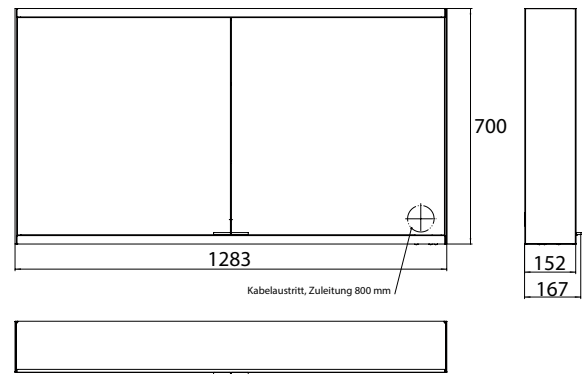

Lichtspiegelschrank prime 2, 1.300 mm, 2 Türen, **Unterputzmodell**, IP 20 mit Lichtpaket, mit verspiegelter- oder weißer Glasrückwand, 2 stufenlos einstellbare Ablagen, 2 Türen, 2 Steckdosen und 2 Lichttaster (Helligkeit und Lichtfarbe - kalt/warm - stufenlos dimmbar), Höhe: 730 mm, LED-Beleuchtung
Unterputz-Lichtspiegelschrank, immer mit Einbaurahmen bestellen

Illuminated mirror cabinet prime 2, 1.300 mm, 2 doors, **built-in version**, IP 20 with light-package, with mirrored or white glass back panel, 2 continuously adjustable crystal glass shelves, 2 doors, 2 sockets and 2 switches (brightness and luminous colour cold/warm continuously dimmable), height: 730 mm, LED-lights, IP 20
Built-in illuminated mirror cabinet, please order with built-in frame.

aluminium/spiegel	9497 060 57	2.626,70 €	2
aluminium/mirror			
aluminium/weiss	9497 061 57	2.626,70 €	2
aluminium/white			
Einbaurahmen	9497 000 16	304,00 €	2
Built-in frame