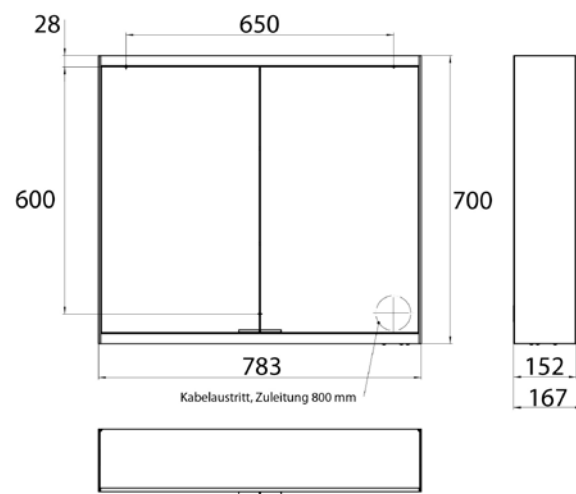

emco prime 2 Facelift

PG

Lichtspiegelschrank prime 2 Facelift, 800 mm, 2 Türen, **Aufputzmodell**, IP20
Seitenwand verspiegelt, mit verspiegelter- oder weißer Glasrückwand, 2 stufenlos einstellbare Ablagen, 2 Türen, 1 Steckdose, stufenlose Lichtsteuerung (an/aus, Helligkeit und Lichtfarbe) über drei in die Glasrückwand integrierte Touchsensoren, Höhe: 700 mm, LED-Beleuchtung

Illuminated mirror cabinet prime 2 Facelift, 800 mm, 2 doors, **wall-mounted version**, IP 20 with mirrored or white glass back panel, mirrored side panels, 2 continuously adjustable crystal glass shelves, 2 doors, 1 socket, continuous light control (on/off, brightness and light color) via three touch sensors which are integrated into the glass rear wall, height: 700 mm, LED-lights

aluminium/spiegel	9497 062 24	2.087,90 €	2
aluminium/mirror			
aluminium/weiss	9497 063 24	2.087,90 €	2
aluminium/white			
aluminium/schwarz	9497 135 24	2.401,10 €	2
aluminium/black			

Lichtspiegelschrank prime 2 Facelift, 800 mm, 2 Türen, **Unterputzmodell**, IP20 mit verspiegelter- oder weißer Glasrückwand, 2 stufenlos einstellbare Ablagen, 2 Türen, 1 Steckdose, stufenlose Lichtsteuerung (an/aus, Helligkeit und Lichtfarbe) über drei in die Glasrückwand integrierte Touchsensoren, Höhe: 730 mm, LED-Beleuchtung

Unterputz-Lichtspiegelschrank, immer mit Einbaurahmen bestellen