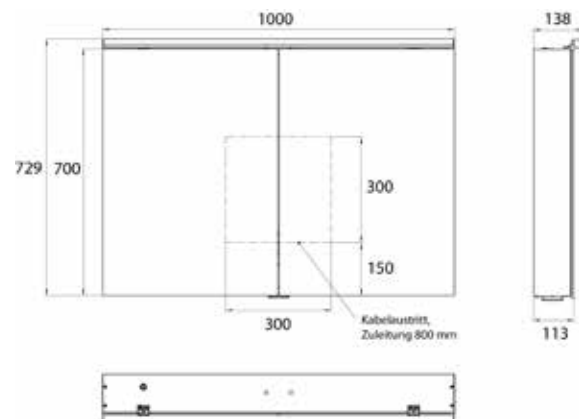

emco flat 2 Classic

PG

Lichtspiegelschrank Flat 2 Classic (LED), 800 mm, IP 20, 18 W, 2.700-6.500 K
Aufputzmodell, 4 stufenlos einstellbare Ablagen, 2 Türen, 2 Steckdosen, Höhe: 729 mm, mit LED-Aufsatzleuchte (Waschtischbeleuchtung, Oberlicht separat abschaltbar)

Illuminated mirror cabinet Flat 2 Classic (LED), 800 mm, IP 20, 18 W, 2.700-6.500 K

Surface-mounted model, 4 continuously adjustable shelves, 2 doors, 2 sockets, height: 729 mm, with LED top light (washbasin light, top light can be switched off separately)

aluminium
aluminium

9797 065 03

1.129,40 €

2

Lichtspiegelschrank Flat 2 Classic (LED), 1000 mm, IP 20, 22 W, 2.700-6.500 K
Aufputzmodell, 4 stufenlos einstellbare Ablagen, 2 Türen, 2 Steckdosen, Höhe: 729 mm, mit LED-Aufsatzleuchte (Waschtischbeleuchtung, Oberlicht separat abschaltbar)

Illuminated mirror cabinet Flat 2 Classic (LED), 1000 mm, IP 20, 22 W, 2.700-6.500 K

Surface-mounted model, 4 continuously adjustable shelves, 2 doors, 2 sockets, height: 729 mm, with LED top light (washbasin light, top light can be switched off separately)

aluminium
aluminium

9797 065 04

1.272,00 €

2