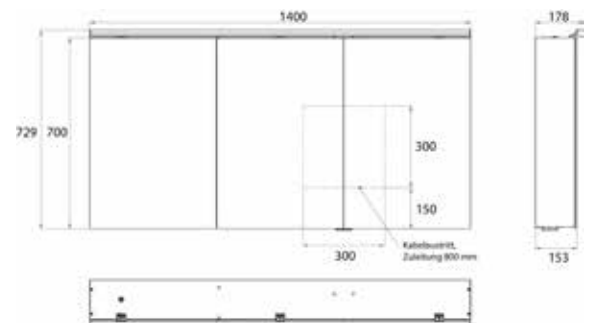

emco pure 2 Classic

PG

Lichtspiegelschrank Pure 2 Classic (LED), 1200 mm, IP 20, 26 W, 2.700-6.500 K Aufputzmodell, 4 stufenlos einstellbare Ablagen, 2 Türen, 2 Steckdosen, Höhe: 729 mm, mit LED-Aufsatzleuchte (Waschtischbeleuchtung, Oberlicht separat abschaltbar)

Illuminated mirror cabinet Pure 2 Classic (LED), 1200 mm, IP 20, 26 W, 2.700-6.500 K

Surface-mounted model, 4 continuously adjustable shelves, 2 doors, 2 sockets, height: 729 mm, with LED top light (washbasin light, top light can be switched off separately)

aluminium
aluminium

9797 055 05

1.786,80 € 2

Lichtspiegelschrank Pure 2 Classic (LED), 1400 mm, IP 20, 30 W, 2.700-6.500 K Aufputzmodell, 6 stufenlos einstellbare Ablagen, 3 Türen, 2 Steckdosen, Höhe: 729 mm, mit LED-Aufsatzleuchte (Waschtischbeleuchtung, Oberlicht separat abschaltbar)

Illuminated mirror cabinet Pure 2 Classic (LED), 1400 mm, IP 20, 30 W, 2.700-6.500 K

Surface-mounted model, 6 continuously adjustable shelves, 3 doors, 2 sockets, height: 729 mm, with LED top light (washbasin light, top light can be switched off separately)

aluminium
aluminium

9797 055 06

2.203,50 € 2

pure 2