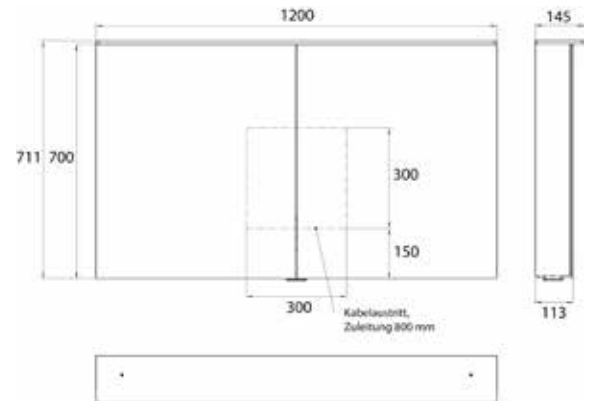

Lichtspiegelschrank Flat 2 Design (LED), 1400 mm, IP 20, 31 W, 2.700-6.500 K Aufputzmodell, 6 stufenlos einstellbare Ablagen, 3 Türen, 2 Steckdosen, Höhe: 711 mm, mit Lichtsegel (Waschtischbeleuchtung, Oberlicht separat abschaltbar)

Illuminated mirror cabinet Flat 2 Design (LED), 1400 mm, IP 20, 31 W, 2.700-6.500 K wall-mounted model, 6 continuously adjustable shelves, 3 doors, 2 sockets, height: 711 mm, with light sail (washbasin lighting, light sail can be switched off separately)

aluminium
aluminium

9797 064 06

2.134,60 € 2