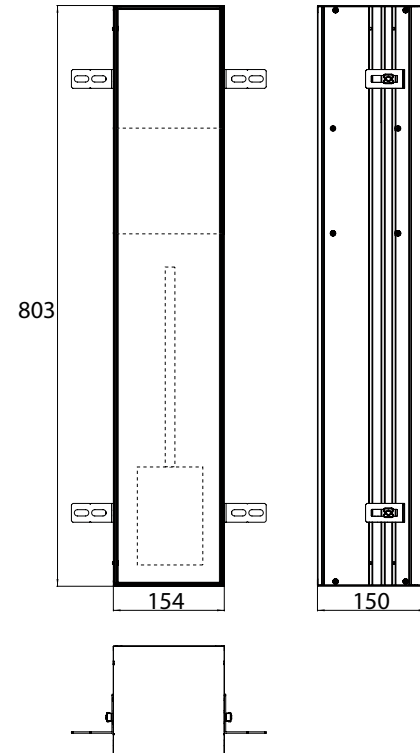

WC-Modul - Unterputzmodell, Tür befliesbar (Fliese + Kleber, max.: 12 mm) mit Fächern für Reserverolle oder Feuchtpapierbox, WC-Papier und integrierter Toilettenbürstengarnitur. Türanschlag links. Kein Einbaurahmen erforderlich.
Module for WC build-in model, door tileable (tiles + adhesive, max.: 12mm) with boxes for WC-paper and spare paper or moist-tissue box and integrated toilet brush set, left-hinged door. No additional build-in frame required

aluminium
aluminium

9756 110 10

873,70 € 2