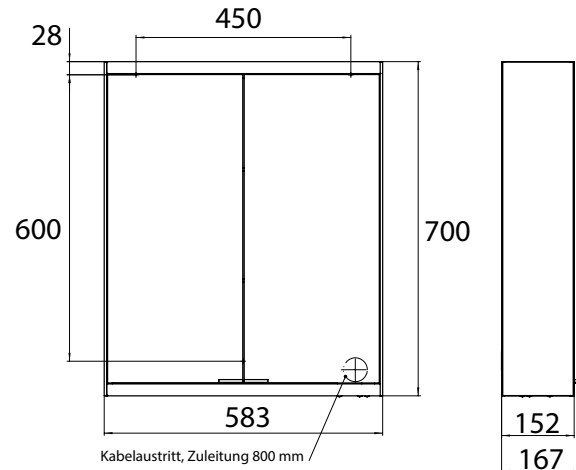

emco prime 2

ohne Lichtpaket · without light-package

PG

Lichtspiegelschrank prime 2, 600 mm, 2 Türen, **Aufputzmodell**, IP 20
Seitenwand verspiegelt, mit verspiegelter- oder weißer Glasrückwand, 2 stufenlos einstellbare Ablagen, 2 Türen, 1 Steckdose und 1 Lichtschalter, Höhe: 700 mm, LED-Beleuchtung (ca. 4.000 K)
Illuminated mirror cabinet prime 2, 600 mm, 2 doors, **wall-mounted version**, IP 20
with mirrored or white glass back panel, mirrored side panels, 2 continuously adjustable crystal glass shelves, 2 doors, 1 socket and 1 switch, height: 700 mm, LED-lights (ca. 4.000 K), IP 20

aluminium/spiegel	9497 050 23	1.627,80 €	2
aluminium/mirror			
aluminium/weiss	9497 051 23	1.627,80 €	2
aluminium/white			

Lichtspiegelschrank prime 2, 600 mm, 2 Türen, **Unterputzmodell**, IP 20
mit verspiegelter- oder weißer Glasrückwand, 2 stufenlos einstellbare Ablagen, 2 Türen, 1 Steckdose und 1 Lichtschalter, Höhe: 730 mm, LED-Beleuchtung (ca. 4.000 K)
Unterputz-Lichtspiegelschrank, immer mit Einbaurahmen bestellen
Illuminated mirror cabinet prime 2, 600 mm, 2 doors, **built-in version**, IP 20
with mirrored or white glass back panel, 2 continuously adjustable crystal glass shelves, 2 doors, 1 socket and 1 switch, height: 730 mm, LED-lights (ca. 4.000 K), IP 20
Built-in illuminated mirror cabinet, please order with built-in frame.

aluminium/spiegel	9497 050 33	1.572,10 €	2
aluminium/mirror			
aluminium/weiss	9497 051 33	1.572,10 €	2
aluminium/white			
Einbaurahmen	9497 000 20	221,60 €	2
Built-in frame