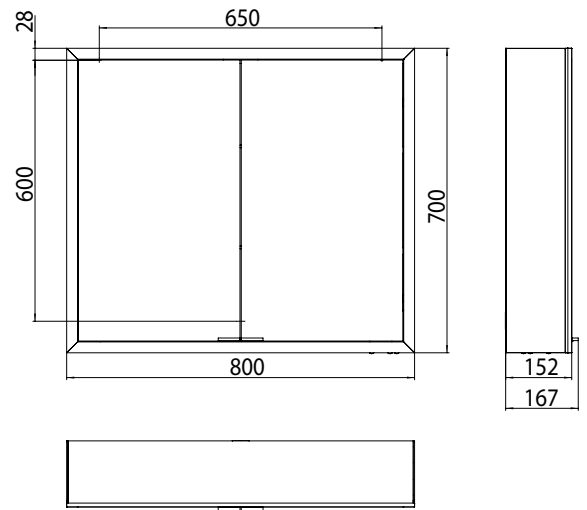

emco prime

mit Lichtpaket · with light-package

PG

Lichtspiegelschrank prime, 800 mm, 2 Türen, **Aufputzmodell**, IP 20 mit Lichtpaket, Seitenwand verspiegelt, mit verspiegelter- oder weißer Glasrückwand, 2 stufenlos einstellbare Ablagen, 2 Türen, 1 Steckdose und 2 Lichttaster (Helligkeit und Lichtfarbe - kalt/warm - stufenlos dimmbar), Höhe: 700 mm, LED-Beleuchtung rundum
Illuminated mirror cabinet prime, 800 mm, 2 doors, **wall-mounted version**, IP 20 with light-package, with mirrored or white glass back panel, mirrored side panels, 2 continuously adjustable crystal glass shelves, 2 doors, 1 socket and 2 switches (brightness and luminous colour cold/warm continuously dimmable), height: 700 mm, surrounding LED-lights, IP 20

aluminium/spiegel	9497 060 62	2.252,10 €	2
aluminium/mirror			
aluminium/weiss	9497 061 62	2.252,10 €	2
aluminium/white			
schwarz/spiegel	9497 133 62	2.584,90 €	2
black/mirror			

Lichtspiegelschrank prime, 800 mm, 2 Türen, **Unterputzmodell**, IP 20 mit Lichtpaket, mit verspiegelter- oder weißer Glasrückwand, 2 stufenlos einstellbare Ablagen, 2 Türen, 1 Steckdose und 2 Lichttaster (Helligkeit und Lichtfarbe - kalt/warm - stufenlos dimmbar), Höhe: 730 mm, LED-Beleuchtung rundum
Unterputz-Lichtspiegelschrank, immer mit Einbaurahmen bestellen
Illuminated mirror cabinet prime, 800 mm, 2 doors, **built-in version**, IP 20 with light-package, with mirrored or white glass back panel, 2 continuously adjustable crystal glass shelves, 2 doors, 1 socket and 2 switches (brightness and luminous colour cold/warm continuously dimmable), height: 730 mm, surrounding LED-lights, IP 20
Built-in illuminated mirror cabinet, please order with built-in frame.