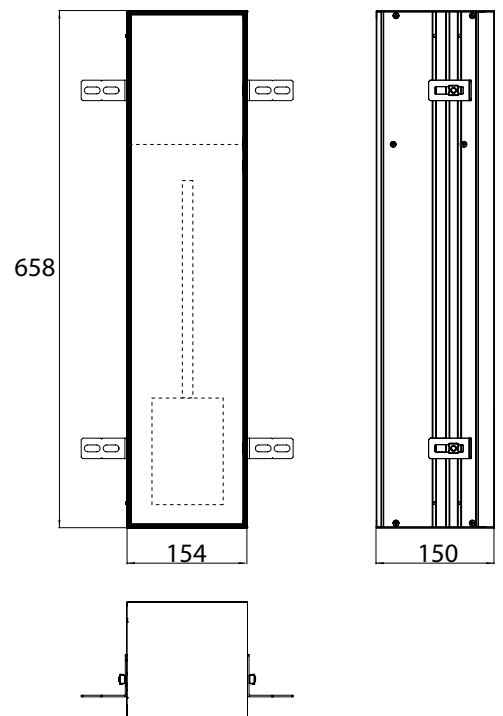

emco asis plus

PG

WC-Modul - Unterputzmodell, Tür befliesbar (Fliese + Kleber, max.: 12 mm) mit Fach für WC-Papier und integrierter Toilettenbürstengarnitur.
Türanschlag links.
Kein Einbaurahmen erforderlich.
Module for WC build-in model, door tileable (tiles + adhesive, max.: 12mm) with box for WC-paper and integrated toilet brush set, left-hinged door
No additional build-in frame required

aluminium
aluminium

9756 110 06

793,60 € 2

WC-Modul - Unterputzmodell, Tür befliesbar (Fliese + Kleber, max.: 12 mm) mit Fach für WC-Papier und integrierter Toilettenbürstengarnitur.
Türanschlag rechts.
Kein Einbaurahmen erforderlich.
Module for WC build-in model, door tileable (tiles + adhesive, max.: 12mm) with box for WC-paper and integrated toilet brush set, right-hinged door
No additional build-in frame required

aluminium
aluminium

9756 110 07

793,60 € 2