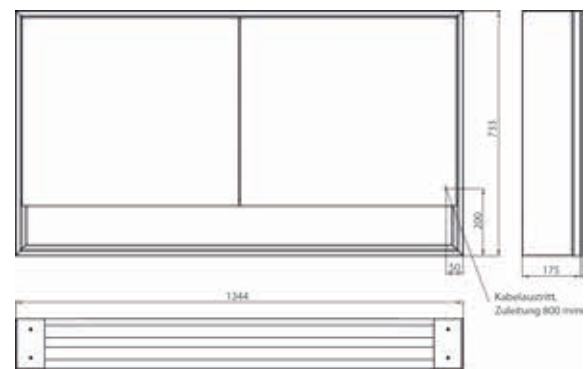

emco loft mit Unterfach

emco loft with lower compartment

PG

Lichtspiegelschrank loft mit Unterfach, 1.300 mm, 2 Türen, **Aufputzmodell** mit verspiegelten Seitenwänden, IP 20. Umlaufende LED-Beleuchtung, verspiegelte Rückwand, 2 stufenlos einstellbare Ablagen, 2 Türen, 2 Steckdosen, Lichtsteuerung über 3 kapazitive von außen bedienbare Touch-Bedienfelder (An/Aus, Helligkeit und Lichtfarbe - kalt/warm - stufenlos einstellbar), Kabeldurchlass nach außen bei geschlossenen Spiegeltüren. Offenes Unterfach (Höhe: 122 mm) über die komplette Breite mit verspiegelter Rückwand. Höhe: 733 mm

Illuminated mirror cabinet loft with an accessible compartment, 1.300 mm, 2 doors, **wall-mounted model** with mirrored side panels, IP 20. Surrounding LED lights, mirrored back panel, 2 continuously adjustable shelves, 2 doors, 2 sockets, light control via 3 capacitive touch control panels which can be operated from the outside (on/off, brightness and light colour - cold/warm - continuously adjustable), external cable routing for closed mirror doors. Accessible compartment (height: 122 mm) on the bottom with mirrored rear wall. Height: 733 mm.

aluminium/spiegel 9798 052 20 3.038,30 € 2
aluminium/mirror