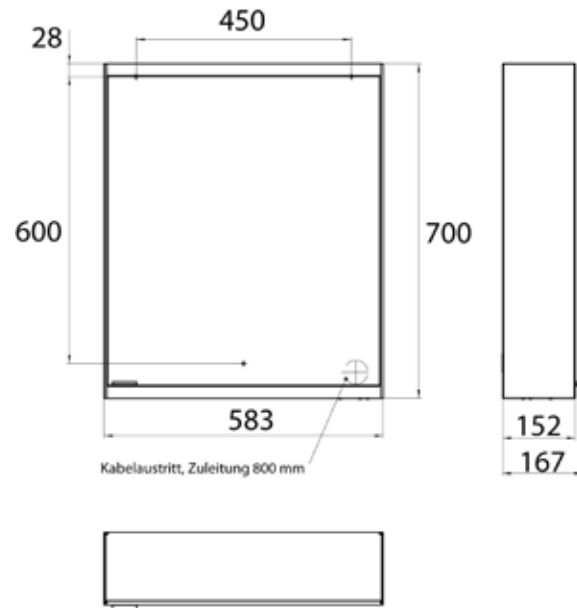

Lichtspiegelschrank prime 2 Facelift, 600 mm, 1 Tür, **Aufputzmodell**, IP20
Seitenwand verspiegelt, mit verspiegelter- oder weißer Glasrückwand, 2 stufenlos einstellbare Ablagen, 1 Tür (Türanschlag rechts), 1 Steckdose, stufenlose Lichtsteuerung (an/aus, Helligkeit und Lichtfarbe) über drei in die Glasrückwand integrierte Touchsensoren, Höhe: 700 mm, LED-Beleuchtung

Illuminated mirror cabinet prime 2 Facelift, 600 mm, 1 door, **wall-mounted version**, IP 20
with mirrored or white glass back panel, mirrored side panels, 2 continuously adjustable crystal glass shelves, 1 door (door hinge right), 1 socket, continuous light control (on/off, brightness and light color) via three touch sensors which are integrated into the glass rear wall, height: 700 mm, LED-lights

aluminium/spiegel	9497 062 22	1.760,00 €	2
aluminium/mirror			
aluminium/weiss	9497 063 22	1.760,00 €	2
aluminium/white			
aluminium/schwarz	9497 135 22	2.024,80 €	2
aluminium/black