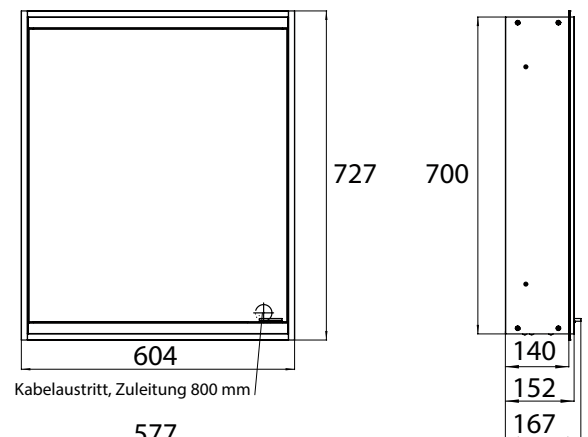

Lichtspiegelschrank prime 2, 600 mm, 1 Tür, **Unterputzmodell**, IP 20 mit Lichtpaket, mit verspiegelter- oder weißer Glasrückwand, 2 stufenlos einstellbare Ablagen, 1 Tür (Türanschlag links), 1 Steckdose und 2 Lichttaster (Helligkeit und Lichtfarbe - kalt/warm - stufenlos dimmbar), Höhe: 730 mm, LED-Beleuchtung

Unterputz-Lichtspiegelschrank, immer mit Einbaurahmen bestellen
Illuminated mirror cabinet prime 2, 600 mm, 1 door, **built-in version**, IP 20 with light-package, with mirrored or white glass back panel, 2 continuously adjustable crystal glass shelves, 1 door (door hinge left), 1 socket and 2 switches (brightness and luminous colour cold/warm continuously dimmable), height: 730 mm, LED-lights, IP 20
Built-in illuminated mirror cabinet, please order with built-in frame.

aluminium/spiegel	9497 060 31	1.718,30 €	2
aluminium/mirror			
aluminium/weiss	9497 061 31	1.718,30 €	2
aluminium/white			
Einbaurahmen	9497 000 20	221,60 €	2
Built-in frame