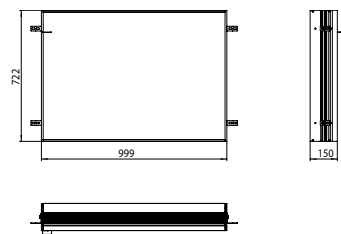

Einbaurahmen
für Lichtspiegelschrank prime 2, 1.000
mm
Built-in frame
for illuminated mirror cabinet prime 2,
1.000 mm

Einbaurahmen 9497 000 18 291,40 € 2
Built-in frame