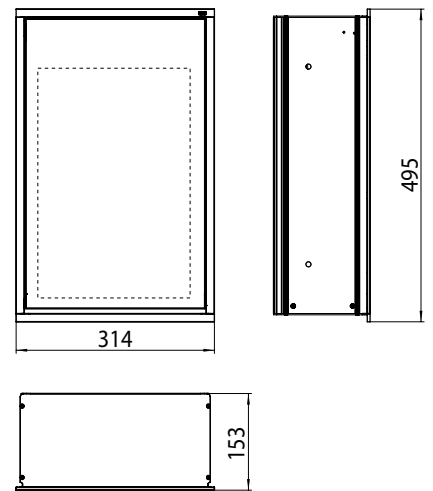

Abfallsammler Modul - Unterputzmodell
Unterputzmodule bitte immer mit
Einbaurahmen bestellen
Refuse bin module - built-in-version
Please order built-in modules with an
installation frame

aluminium/optiwhite	9732 274 30	1.010,00 €	2
aluminium/optiwhite			
aluminium/schwarz	9732 275 30	1.010,00 €	2
aluminium/black			
chrom/optiwhite	9732 278 30	1.163,90 €	2
chrome/optiwhite			
chrom/schwarz	9732 279 30	1.163,90 €	2
chrome/black			
Einbaurahmen	9732 000 31	131,40 €	2
Built-in frame