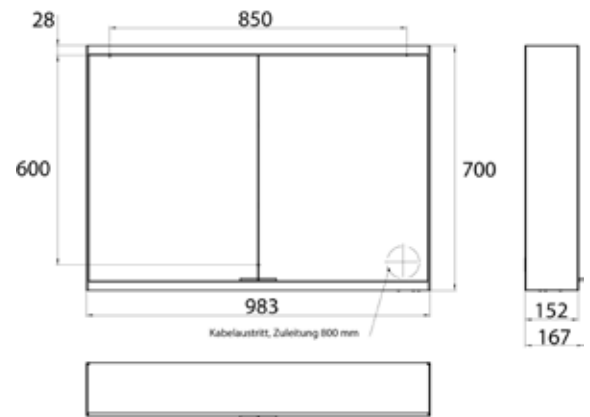

Lichtspiegelschrank prime 2 Facelift, 1.000 mm, 2 Türen, **Unterputzmodell**, IP20, mit verspiegelter- oder weißer Glasrückwand, 2 stufenlos einstellbare Ablagen, 2 Türen, 2 Steckdosen, stufenlose Lichtsteuerung (an/aus, Helligkeit und Lichtfarbe) über drei in die Glasrückwand integrierte Touchsensoren, Höhe: 730 mm, LED-Beleuchtung
Unterputz-Lichtspiegelschrank, immer mit Einbaurahmen bestellen

Illuminated mirror cabinet prime 2 Facelift, 1.000 mm, 2 doors, **built-in version**, IP 20 with mirrored or white glass back panel, 2 continuously adjustable crystal glass shelves, 2 doors, 2 sockets, continuous light control (on/off, brightness and light color) via three touch sensors which are integrated into the glass rear wall, height: 730 mm, LED-lights
Built-in illuminated mirror cabinet, please order with built-in frame.

aluminium/spiegel	9497 062 55	2.199,40 €	2
aluminium/mirror			
aluminium/weiss	9497 063 55	2.199,40 €	2
aluminium/white			
aluminium/schwarz	9497 135 55	2.529,30 €	2
aluminium/black			
Einbaurahmen	9497 000 18	291,40 €	2
Built-in frame