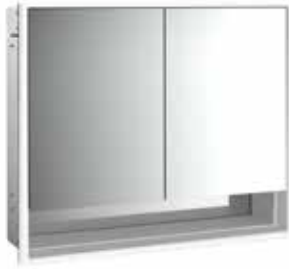

emco loft mit Unterfach

emco loft with lower compartment

PG

Lichtspiegelschrank loft mit Unterfach, 800 mm, 2 Türen, **Unterputzmodell**, IP 20.
Umlaufende LED-Beleuchtung, verspiegelte Rückwand, 2 stufenlos einstellbare Ablagen, 2 Türen, 1 Steckdose, Lichtsteuerung über 3 kapazitive von außen bedienbare Touch-Bedienfelder (An/Aus, Helligkeit und Lichtfarbe - kalt/warm - stufenlos einstellbar), Kabeldurchlass nach außen bei geschlossenen Spiegeltüren. Offenes Unterfach (Höhe: 122 mm) über die komplette Breite mit verspiegelter Rückwand. Höhe: 733 mm
Unterputz-Lichtspiegelschrank, immer mit Einbaurahmen bestellen

Illuminated mirror cabinet loft with an accessible compartment, 800 mm, 2 doors, **built-in version**, IP 20.
Surrounding LED lights, mirrored back panel, 2 continuously adjustable shelves, 2 doors, 1 socket, light control via 3 capacitive touch control panels which can be operated from the outside (on/off, brightness and light colour - cold/warm - continuously adjustable), external cable routing for closed mirror doors. Accessible compartment (height: 122 mm) on the bottom with mirrored rear wall. Height: 733 mm.
Built-in illuminated mirror cabinet, please order with built-in frame.

aluminium/spiegel	9798 052 07	2.306,10 €	2
aluminium/mirror			
Einbaurahmen	9798 000 02	251,40 €	2
Built-in frame