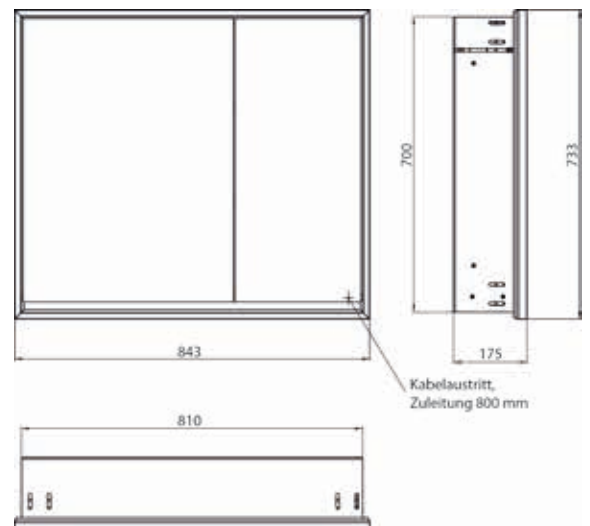

Lichtspiegelschrank loft, 800 mm, 2 Türen, **Aufputzmodell** mit verspiegelten Seitenwänden, IP 20.
Umlaufende LED-Beleuchtung, verspiegelte Rückwand, 2 stufenlos einstellbare Ablagen, 2 Türen (breite Tür links), 1 Steckdose, Lichtsteuerung über 3 kapazitive von außen bedienbare Touch-Bedienfelder (An/Aus, Helligkeit und Lichtfarbe - kalt/warm - stufenlos einstellbar), Kabeldurchlass nach außen bei geschlossenen Spiegeltüren.
Höhe: 733 mm
Illuminated mirror cabinet loft, 800 mm, 2 doors, **wall-mounted model** with mirrored side panels, IP 20.
Surrounding LED lights, mirrored back panel, 2 continuously adjustable shelves, 2 doors (wide door on the left), 1 socket, light control via 3 capacitive touch control panels which can be operated from the outside (on/off, brightness and light colour - cold/warm - continuously adjustable), external cable routing for closed mirror doors
Height: 733 mm

aluminium/spiegel 9798 051 10 2.364,70 € 2
aluminium/mirror

loft