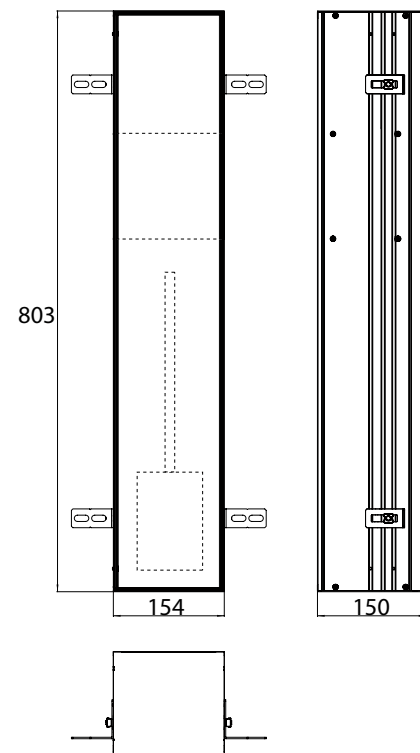

WC-Modul - Unterputzmodell, Tür befliesbar (Fliese + Kleber, max.: 12 mm) mit Fächern für Reserverolle oder Feuchtpapierbox, WC-Papier und integrierter Toilettenbürstengarnitur. Türanschlag rechts. Kein Einbaurahmen erforderlich.
Module for WC build-in model, door tileable (tiles + adhesive, max.: 12mm) with boxes for WC-paper and spare paper or moist-tissue box and integrated toilet brush set, right-hinged door. No additional build-in frame required

aluminium
aluminium

9756 110 11

873,70 € 2