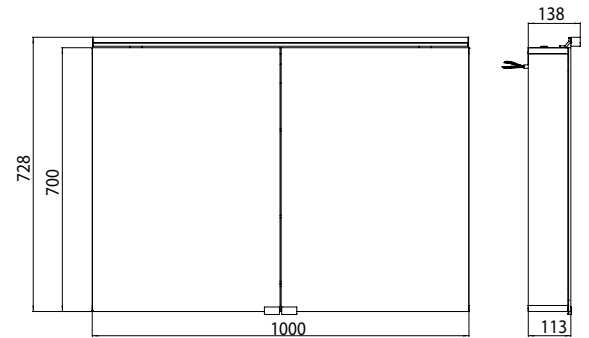

Lichtspiegelschrank flat (LED), 1.200 mm, IP 44, 15 W, 4.000 K
Aufputzmodell, 4 einstellbare Ablagen, 3 Türen, 1 Steckdose, 1 Lichtschalter, Höhe: 728 mm, LED-Leuchte (Version mit Waschtischbeleuchtung: 2 Steckdosen, 2 Lichtschalter)
Illuminated mirror cabinet flat (LED), 1.200 mm, IP 44, 15 W, 4.000 K wall-mounted model, 4 adjustable shelves, 3 doors, 1 socket, 1 switch, height: 728 mm, LED-Light (Version with washbasin illumination: 2 sockets, 2 switch)

ohne Waschtischbeleuchtung without washbasin illumination	9797 050 66	1.479,50 €	2
mit Waschtischbeleuchtung with washbasin illumination	9797 052 66	1.628,60 €	2