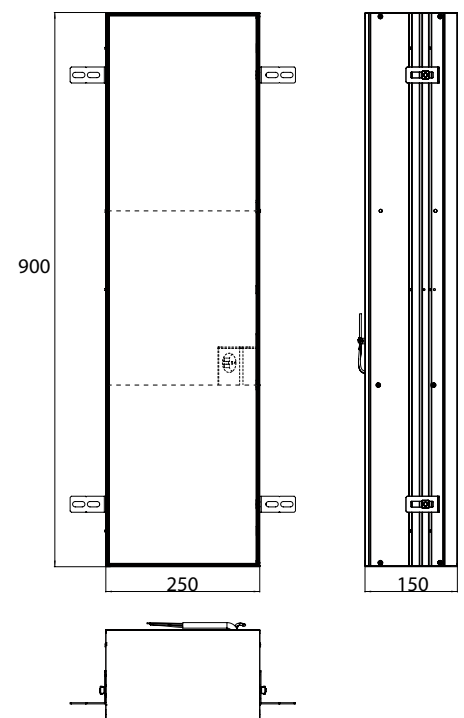

Schrankmodul - Unterputzmodell, Tür befliesbar (Fliese + Kleber, max.: 12 mm) mit einer Glasablage, einer Metallablage, Steckdose, Türkontaktschalter und LED-Beleuchtung. Türanschlag links-/rechts wechselbar.
Kein Einbaurahmen erforderlich.
Cabinet module build-in model, door tileable (tiles + adhesive, max.: 12mm) with glass shelf, metal shelf, socket, door-contact-switch and LED light unit. Variable left/right door hinge
No additional build-in frame required

aluminium
aluminium

9756 110 08

1.327,20 € 2