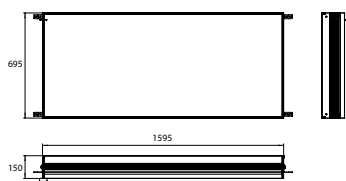

Einbaurahmen
für 9397 070 18 / 9397 080 18
Built-in frame
for 9397 070 18 / 9397 080 18

Einbaurahmen
Built-in frame

9397 000 06 340,00 € 2