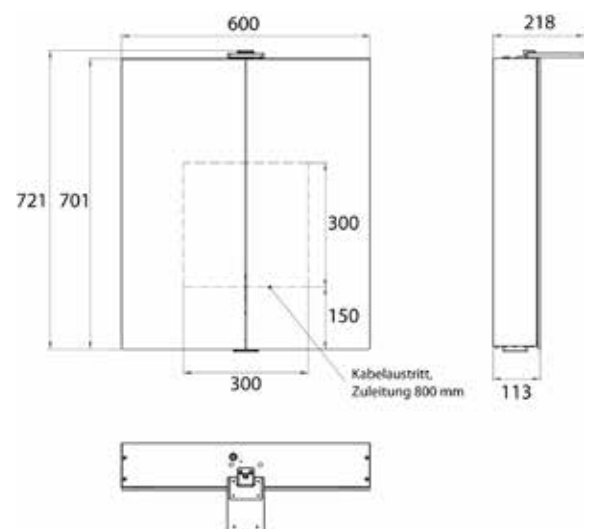

emco flat 2 Style

PG

Lichtspiegelschrank Flat 2 Style (LED), 600 mm, IP 20, 14 W, 2.700-6.500 K
Aufputzmodell, 4 stufenlos einstellbare Ablagen, 1 Tür, 2 Steckdosen, Höhe: 721 mm, eine LED-Aufsatzleuchte (Waschtischbeleuchtung, Oberlicht separat abschaltbar)

Illuminated mirror cabinet Flat 2 Style (LED), 600 mm, IP 20, 14 W, 2.700-6.500 K
Surface-mounted model, 4 continuously adjustable shelves, 1 door, 2 sockets, height: 721 mm, one LED top light (washbasin light, top light can be switched off separately)

aluminium
aluminium

9797 063 01

1.134,20 € 2

Lichtspiegelschrank Flat 2 Style (LED), 600 mm, IP 20, 14 W, 2.700-6.500 K
Aufputzmodell, 4 stufenlos einstellbare Ablagen, 2 Türen, 2 Steckdosen, Höhe: 721 mm, eine LED-Aufsatzleuchte (Waschtischbeleuchtung, Oberlicht separat abschaltbar)

Illuminated mirror cabinet Flat 2 Style (LED), 600 mm, IP 20, 14 W, 2.700-6.500 K
Surface-mounted model, 4 continuously adjustable shelves, 2 doors, 2 sockets, height: 721 mm, one LED top light (washbasin light, top light can be switched off separately)

aluminium
aluminium

9797 063 02

1.191,40 € 2