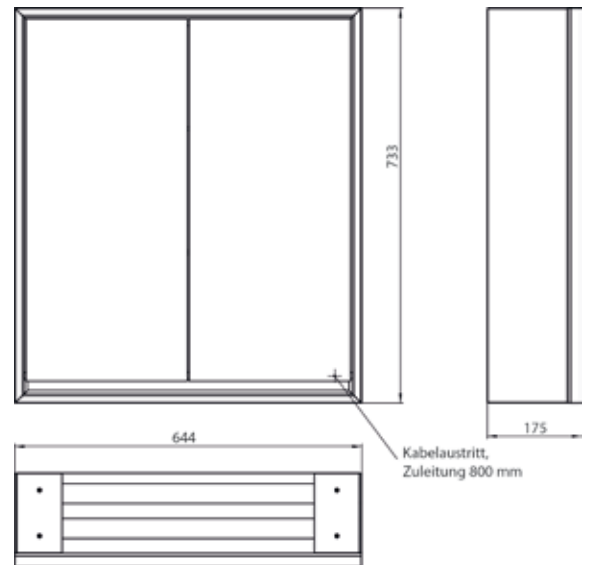

Lichtspiegelschrank loft, 600 mm, 2 Türen, **Aufputzmodell** mit verspiegelten Seitenwänden, IP 20.
Umlaufende LED-Beleuchtung, verspiegelte Rückwand, 2 stufenlos einstellbare Ablagen, 2 Türen, 1 Steckdose, Lichtsteuerung über 3 kapazitive von außen bedienbare Touch-Bedienfelder (An/Aus, Helligkeit und Lichtfarbe - kalt/warm - stufenlos einstellbar), Kabeldurchlass nach außen bei geschlossenen Spiegeltüren.
Höhe: 733 mm

Illuminated mirror cabinet loft, 600 mm, 2 doors, **wall-mounted model** with mirrored side panels, IP 20.
Surrounding LED lights, mirrored back panel, 2 continuously adjustable shelves, 2 doors, 1 socket, light control via 3 capacitive touch control panels which can be operated from the outside (on/off, brightness and light colour - cold/warm - continuously adjustable), external cable routing for closed mirror doors
Height: 733 mm.

aluminium/spiegel 9798 051 04 2.203,80 € 2
aluminium/mirror

loft

Lichtspiegelschrank loft, 600 mm, 2 Türen, **Unterputzmodell**, IP 20.
Umlaufende LED-Beleuchtung, verspiegelte Rückwand, 2 stufenlos einstellbare Ablagen, 2 Türen, 1 Steckdose, Lichtsteuerung über 3 kapazitive von außen bedienbare Touch-Bedienfelder (An/Aus, Helligkeit und Lichtfarbe - kalt/warm - stufenlos einstellbar), Kabeldurchlass nach außen bei geschlossenen Spiegeltüren.
Höhe: 733 mm

Unterputz-Lichtspiegelschrank, immer mit Einbaurahmen bestellen
Illuminated mirror cabinet loft, 600 mm, 2 doors, **built-in version**, IP 20.
Surrounding LED lights, mirrored back panel, 2 continuously adjustable shelves, 2 doors, 1 socket, light control via 3 capacitive touch control panels which can be operated from the outside (on/off, brightness and light colour - cold/warm - continuously adjustable), external cable routing for closed mirror doors
Height: 733 mm.
Built-in illuminated mirror cabinet, please order with built-in frame.

aluminium/spiegel 9798 051 05 2.144,90 € 2
aluminium/mirror
Einbaurahmen 9798 000 01 221,60 € 2
Built-in frame