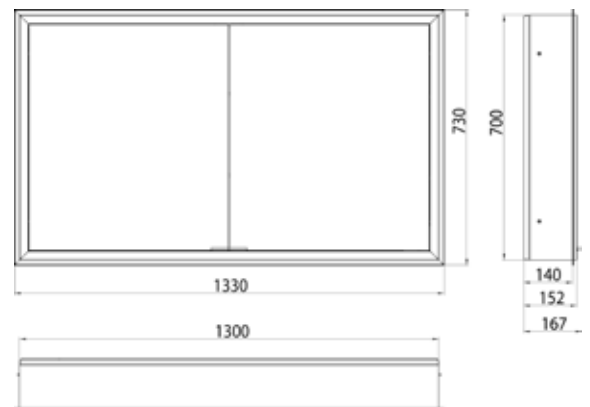

emco prime

mit Lichtpaket · with light-package

PG

Lichtspiegelschrank prime, 1.300 mm, 2 Türen, **Aufputzmodell**, IP 20 mit Lichtpaket, Seitenwand verspiegelt, mit verspiegelter- oder weißer Glasrückwand, 2 stufenlos einstellbare Ablagen, 2 Türen, 2 Steckdosen und 2 Lichttaster (Helligkeit und Lichtfarbe - kalt/warm - stufenlos dimmbar), Höhe: 700 mm, LED-Beleuchtung rundum

Illuminated mirror cabinet prime, 1.300 mm, 2 doors, **wall-mounted version**, IP 20

with light-package, with mirrored or white glass back panel, mirrored side panels, 2 continuously adjustable crystal glass shelves, 2 doors, 2 sockets and 2 switches (brightness and luminous colour cold/warm continuously dimmable), height: 700 mm, surrounding LED-lights, IP 20

aluminium/spiegel	9497 060 85	2.893,60 €	2
aluminium/mirror			
aluminium/weiss	9497 061 85	2.893,60 €	2
aluminium/white			
schwarz/spiegel	9497 133 85	3.328,60 €	2
black/mirror			

Lichtspiegelschrank prime, 1.300 mm, 2 Türen, **Unterputzmodell**, IP 20 mit Lichtpaket, mit verspiegelter- oder weißer Glasrückwand, 2 stufenlos einstellbare Ablagen, 2 Türen, 2 Steckdosen und 2 Lichttaster (Helligkeit und Lichtfarbe - kalt/warm - stufenlos dimmbar), Höhe: 730 mm, LED-Beleuchtung rundum

Unterputz-Lichtspiegelschrank, immer mit Einbaurahmen bestellen

Illuminated mirror cabinet prime, 1.300 mm, 2 doors, **built-in version**, IP 20

with light-package, with mirrored or white glass back panel, 2 continuously adjustable crystal glass shelves, 2 doors, 2 sockets and 2 switches (brightness and luminous colour cold/warm continuously dimmable), height: 730 mm, surrounding LED-lights, IP 20

Built-in illuminated mirror cabinet, please order with built-in frame.