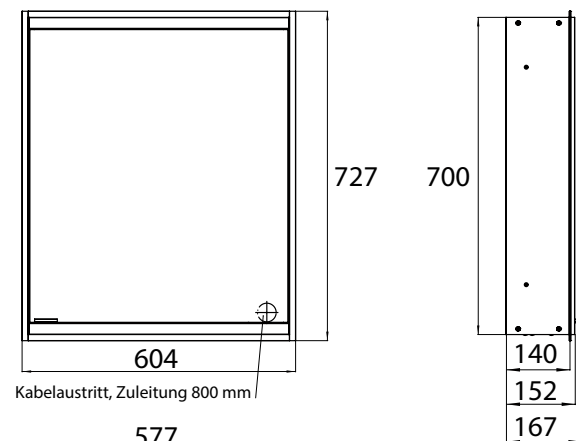

Lichtspiegelschrank prime 2, 600 mm, 1 Tür, **Unterputzmodell**, IP 20 mit verspiegelter- oder weißer Glasrückwand, 2 stufenlos einstellbare Ablagen, 1 Tür (Türanschlag rechts), 1 Steckdose und 1 Lichtschalter, Höhe: 730 mm, LED-Beleuchtung (ca. 4.000 K)

Unterputz-Lichtspiegelschrank, immer mit Einbaurahmen bestellen

Illuminated mirror cabinet prime 2, 600 mm, 1 door, **built-in version**, IP 20 with mirrored or white glass back panel, 2 continuously adjustable crystal glass shelves, 1 door (door hinge right), 1 socket and 1 switch, height: 730 mm, LED-lights (ca. 4.000 K), IP 20
Built-in illuminated mirror cabinet, please order with built-in frame.

aluminium/spiegel	9497 050 32	1.411,60 €	2
aluminium/mirror			
aluminium/weiss	9497 051 32	1.411,60 €	2
aluminium/white			
Einbaurahmen	9497 000 20	221,60 €	2
Built-in frame