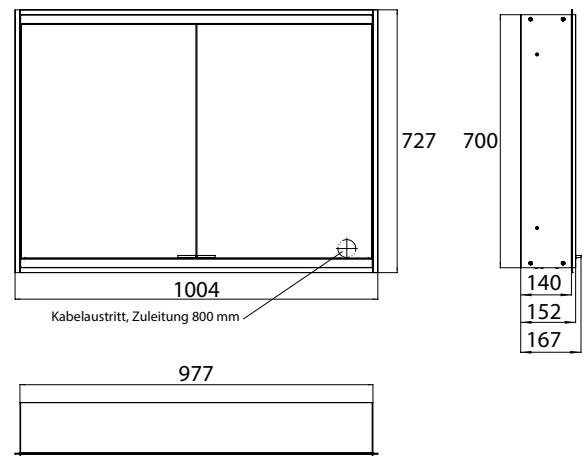

emco prime 2

mit Lichtpaket · with light-package

PG

Lichtspiegelschrank prime 2, 1.000 mm, 2 Türen, **Aufputzmodell**, IP 20 mit Lichtpaket, Seitenwand verspiegelt, mit verspiegelter- oder weißer Glasrückwand, 2 stufenlos einstellbare Ablagen, 2 Türen, 2 Steckdosen und 2 Lichttaster (Helligkeit und Lichtfarbe - kalt/warm - stufenlos dimmbar), Höhe: 700 mm, LED-Beleuchtung

Illuminated mirror cabinet prime 2, 1.000 mm, 2 doors, **wall-mounted version**, IP 20 with light-package, with mirrored or white glass back panel, mirrored side panels, 2 continuously adjustable crystal glass shelves, 2 doors, 2 sockets and 2 switches (brightness and luminous colour cold/warm continuously dimmable), height: 700 mm, LED-lights, IP 20

aluminium/spiegel	9497 060 45	2.227,50 €	2
aluminium/mirror			
aluminium/weiss	9497 061 45	2.227,50 €	2
aluminium/white			

Lichtspiegelschrank prime 2, 1.000 mm, 2 Türen, **Unterputzmodell**, IP 20 mit Lichtpaket, mit verspiegelter- oder weißer Glasrückwand, 2 stufenlos einstellbare Ablagen, 2 Türen, 2 Steckdosen und 2 Lichttaster (Helligkeit und Lichtfarbe - kalt/warm - stufenlos dimmbar), Höhe: 730 mm, LED-Beleuchtung
Unterputz-Lichtspiegelschrank, immer mit Einbaurahmen bestellen

Illuminated mirror cabinet prime 2, 1.000 mm, 2 doors, **built-in version**, IP 20 with light-package, with mirrored or white glass back panel, 2 continuously adjustable crystal glass shelves, 2 doors, 2 sockets and 2 switches (brightness and luminous colour cold/warm continuously dimmable), height: 730 mm, LED-lights, IP 20
Built-in illuminated mirror cabinet, please order with built-in frame.