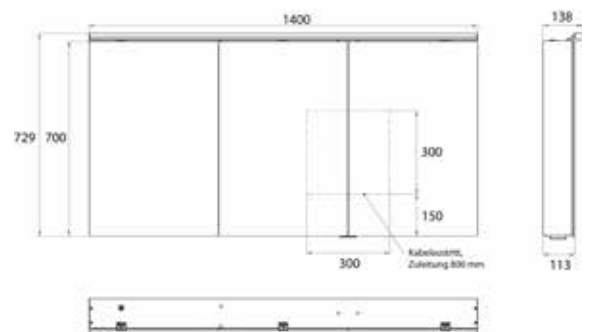

emco flat 2 Classic

PG

Lichtspiegelschrank Flat 2 Classic (LED), 1200 mm, IP 20, 26 W, 2.700-6.500 K Aufputzmodell, 4 stufenlos einstellbare Ablagen, 2 Türen, 2 Steckdosen, Höhe: 729 mm, mit LED-Aufsatzleuchte (Waschtischbeleuchtung, Oberlicht separat abschaltbar)

Illuminated mirror cabinet Flat 2 Classic (LED), 1200 mm, IP 20, 26 W, 2.700-6.500 K
Surface-mounted model, 4 continuously adjustable shelves, 2 doors, 2 sockets, height: 729 mm, with LED top light (washbasin light, top light can be switched off separately)

aluminium
aluminium

9797 065 05

1.479,50 €

2

Lichtspiegelschrank Flat 2 Classic (LED), 1400 mm, IP 20, 30 W, 2.700-6.500 K Aufputzmodell, 6 stufenlos einstellbare Ablagen, 3 Türen, 2 Steckdosen, Höhe: 729 mm, mit LED-Aufsatzleuchte (Waschtischbeleuchtung, Oberlicht separat abschaltbar)

Illuminated mirror cabinet Flat 2 Classic (LED), 1400 mm, IP 20, 30 W, 2.700-6.500 K
Surface-mounted model, 6 continuously adjustable shelves, 3 doors, 2 sockets, height: 729 mm, with LED top light (washbasin light, top light can be switched off separately)

aluminium
aluminium

9797 065 06

1.874,70 €

2

flat 2