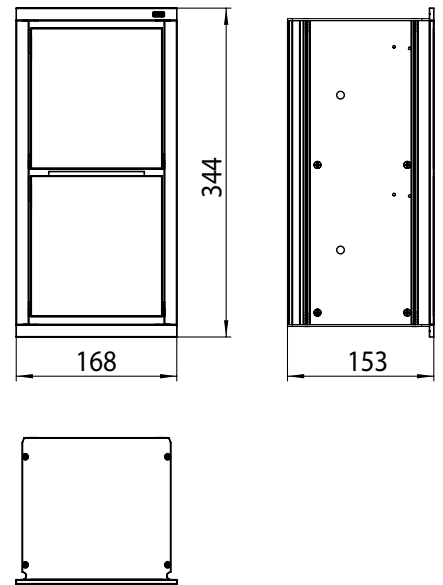

WC-Papier-Modul - Unterputzmodell
Unterputzmodule bitte immer mit
Einbaurahmen bestellen
Module for toilet paper - built-in-model
Please order built-in modules with an
installation frame

chrom/optiwwhite	9725 278 21	785,50 €	2
chrome/optiwwhite			
chrom/schwarz	9725 279 21	785,50 €	2
chrome/black			
Einbaurahmen	9725 000 21	110,60 €	2
Built-in frame