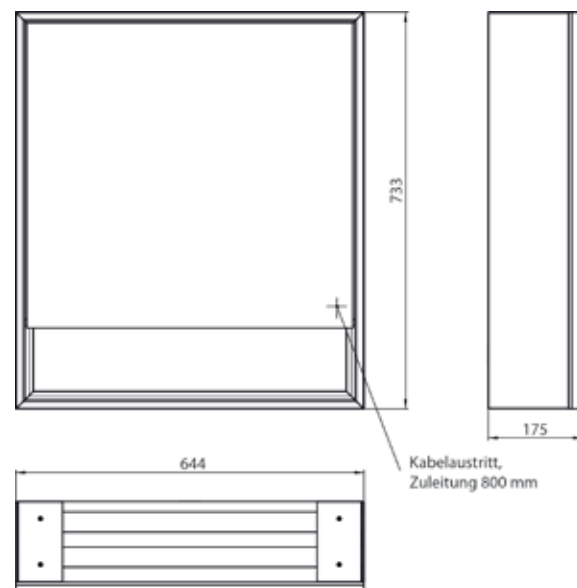

emco loft mit Unterfach

emco loft with lower compartment

PG

Lichtspiegelschrank loft mit Unterfach, 600 mm, 1 Tür, **Aufputzmodell** mit verspiegelten Seitenwänden, IP 20. Umlaufende LED-Beleuchtung, verspiegelte Rückwand, 2 stufenlos einstellbare Ablagen, 1 Tür (Türanschlag rechts), 1 Steckdose, Lichtsteuerung über 3 kapazitive von außen bedienbare Touch-Bedienfelder (An/Aus, Helligkeit und Lichtfarbe - kalt/warm - stufenlos einstellbar), Kabeldurchlass nach außen bei geschlossenen Spiegeltüren. Offenes Unterfach (Höhe: 122 mm) über die komplette Breite mit verspiegelter Rückwand. Höhe: 733 mm

Illuminated mirror cabinet loft with an accessible compartment, 600 mm, 1 door, **wall-mounted model** with mirrored side panels, IP 20.

Surrounding LED lights, mirrored back panel, 2 continuously adjustable shelves, 1 door (door hinge right), 1 socket, light control via 3 capacitive touch control panels which can be operated from the outside (on/off, brightness and light colour - cold/warm - continuously adjustable), external cable routing for closed mirror doors. Accessible compartment (height: 122 mm) on the bottom with mirrored rear wall. Height: 733 mm.

aluminium/spiegel
aluminium/mirror

9798 052 02

2.020,60 €

2