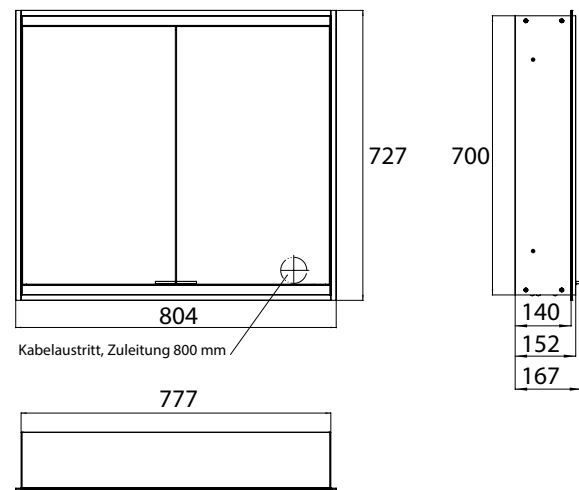

emco prime 2

ohne Lichtpaket · without light-package

PG

Lichtspiegelschrank prime 2, 800 mm, 2 Türen, **Aufputzmodell**, IP 20
Seitenwand verspiegelt, mit verspiegelter- oder weißer Glasrückwand, 2 stufenlos einstellbare Ablagen, 2 Türen, 1 Steckdose und 1 Lichtschalter, Höhe: 700 mm, LED-Beleuchtung (ca. 4.000 K)
Illuminated mirror cabinet prime 2, 800 mm, 2 doors, **wall-mounted version**, IP 20
with mirrored or white glass back panel, mirrored side panels, 2 continuously adjustable crystal glass shelves, 2 doors, 1 socket and 1 switch, height: 700 mm, LED-lights (ca. 4.000 K), IP 20

aluminium/spiegel	9497 050 24	1.781,10 €	2
aluminium/mirror			
aluminium/weiss	9497 051 24	1.781,10 €	2
aluminium/white			

Lichtspiegelschrank prime 2, 800 mm, 2 Türen, **Unterputzmodell**, IP 20
mit verspiegelter- oder weißer Glasrückwand, 2 stufenlos einstellbare Ablagen, 2 Türen, 1 Steckdose und 1 Lichtschalter, Höhe: 730 mm, LED-Beleuchtung (ca. 4.000 K)
Unterputz-Lichtspiegelschrank, immer mit Einbaurahmen bestellen
Illuminated mirror cabinet prime 2, 800 mm, 2 doors, **built-in version**, IP 20
with mirrored or white glass back panel, 2 continuously adjustable crystal glass shelves, 2 doors, 1 socket and 1 switch, height: 730 mm, LED-lights (ca. 4.000 K), IP 20
Built-in illuminated mirror cabinet, please order with built-in frame.

aluminium/spiegel	9497 050 34	1.725,30 €	2
aluminium/mirror			
aluminium/weiss	9497 051 34	1.725,30 €	2
aluminium/white			
Einbaurahmen	9497 000 19	251,40 €	2
Built-in frame