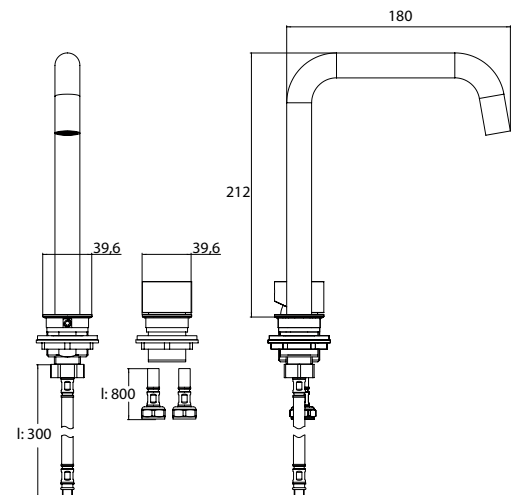

2-hole washstand fitting with pivoting/
rocker lever (flow and temperature ad-
justment) suitable for washstand 9577
114 22/32/82.

chrom
chrome

9583 001 00

559,90 € 2

emco waschtische evo 1.200 mm

emco vanity units evo 1.200 mm