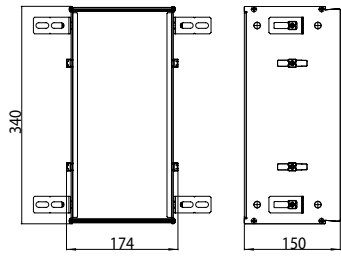

emco asis 2.0

PG

Einbaurahmen
für Asis Module mit 344 mm
Unterputzmodule bitte immer mit
Einbaurahmen bestellen
Built-in frame
for Asis module 344 mm
Please order built-in modules with an
installation frame

9725 000 21

110,60 €

2