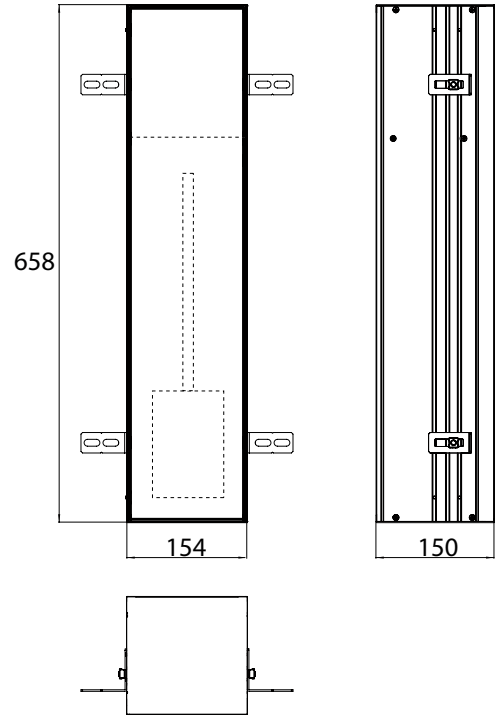

WC-Modul - Unterputzmodell, Tür befliesbar (Fliese + Kleber, max.: 12 mm) mit Fach für WC-Papier und integrierter Toilettenbürstengarnitur.
Türanschlag rechts.
Kein Einbaurahmen erforderlich.
Module for WC build-in model, door tileable (tiles + adhesive, max.: 12mm) with box for WC-paper and integrated toilet brush set, right-hinged door
No additional build-in frame required

aluminium
aluminium

9756 110 07

793,60 € 2