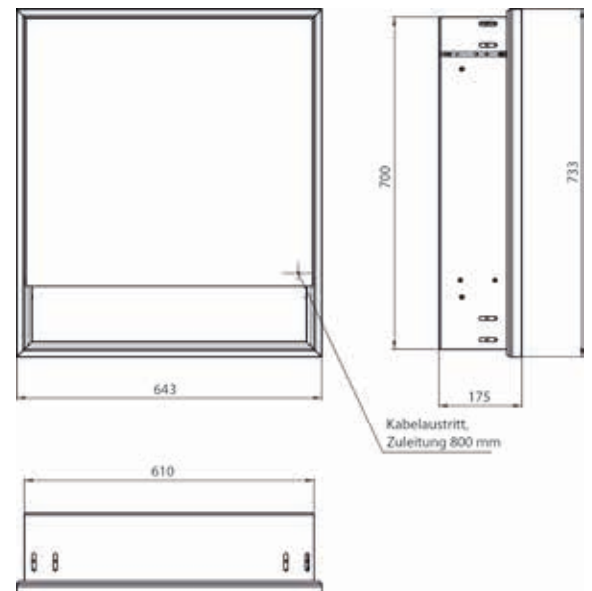

emco loft mit Unterfach

emco loft with lower compartment

PG

Lichtspiegelschrank loft mit Unterfach, 600 mm, 1 Tür, **Unterputzmodell**, IP 20. Umlaufende LED-Beleuchtung, verspiegelte Rückwand, 2 stufenlos einstellbare Ablagen, 1 Tür (Türanschlag rechts), 1 Steckdose, Lichtsteuerung über 3 kapazitive von außen bedienbare Touch-Bedienfelder (An/Aus, Helligkeit und Lichtfarbe - kalt/warm - stufenlos einstellbar), Kabeldurchlass nach außen bei geschlossenen Spiegeltüren. Offenes Unterfach (Höhe: 122 mm) über die komplette Breite mit verspiegelter Rückwand. Höhe: 733 mm

Unterputz-Lichtspiegelschrank, immer mit Einbaurahmen bestellen

Illuminated mirror cabinet loft with an accessible compartment, 600 mm, 1 door, **built-in version**, IP 20.

Surrounding LED lights, mirrored back panel, 2 continuously adjustable shelves, 1 door (door hinge right), 1 socket, light control via 3 capacitive touch control panels which can be operated from the outside (on/off, brightness and light colour - cold/warm - continuously adjustable), external cable routing for closed mirror doors. Accessible compartment (height: 122 mm) on the bottom with mirrored rear wall. Height: 733 mm. Built-in illuminated mirror cabinet, please order with built-in frame.

aluminium/spiegel	9798 052 03	1.976,80 €	2
aluminium/mirror			
Einbaurahmen	9798 000 01	221,60 €	2
Built-in frame