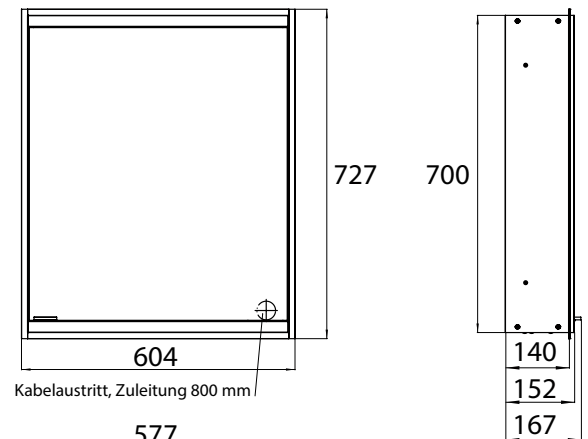

Lichtspiegelschrank prime 2, 600 mm, 1 Tür, **Unterputzmodell**, IP 20 mit Lichtpaket, mit verspiegelter- oder weißer Glasrückwand, 2 stufenlos einstellbare Ablagen, 1 Tür (Türanschlag rechts), 1 Steckdose und 2 Lichttaster (Helligkeit und Lichtfarbe - kalt/warm - stufenlos dimmbar), Höhe: 730 mm, LED-Beleuchtung

Unterputz-Lichtspiegelschrank, immer mit Einbaurahmen bestellen

Illuminated mirror cabinet prime 2, 600 mm, 1 door, **built-in version**, IP 20 with light-package, with mirrored or white glass back panel, 2 continuously adjustable crystal glass shelves, 1 door (door hinge right), 1 socket and 2 switches (brightness and luminous colour cold/warm continuously dimmable), height: 730 mm, LED-lights, IP 20 Built-in illuminated mirror cabinet, please order with built-in frame.

aluminium/spiegel	9497 060 32	1.718,30 €	2
aluminium/mirror			
aluminium/weiss	9497 061 32	1.718,30 €	2
aluminium/white			
Einbaurahmen	9497 000 20	221,60 €	2
Built-in frame