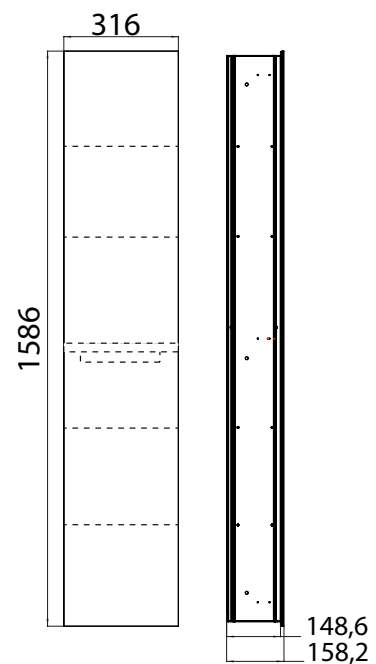

Schrankmodul mit beidseitig verspiegel-
ter Tür - Unterputzversion
großes Stauraumfach mit 4 Glasablagen,
Türkontaktschalter und LED-Beleuchtung
Türanschlag links/rechts wechselbar
Cabinet module with mirrored-door -
built-in model
Cabinet module, large storage box with
4 shelves of crystal clear, door-contact-
switch and LED light unit
door hinge left/right changeable

spiegel	9722 099 13	1.492,10 €	2
mirror			
Einbaurahmen	9720 000 11	279,90 €	2
Built-in frame