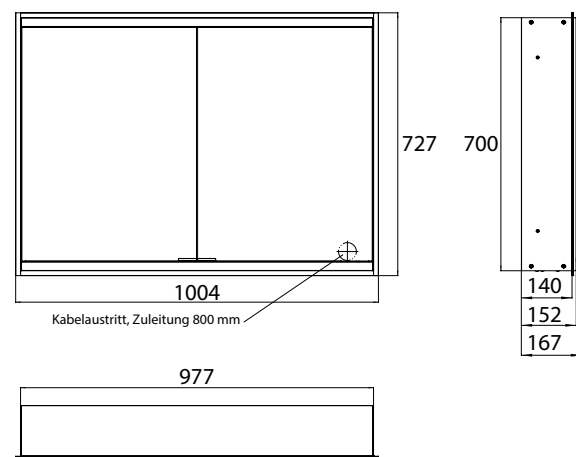

emco prime 2

ohne Lichtpaket · without light-package

PG

Lichtspiegelschrank prime 2, 1.000 mm, 2 Türen, **Aufputzmodell**, IP 20
Seitenwand verspiegelt, mit verspiegelter- oder weißer Glasrückwand, 2 stufenlos einstellbare Ablagen, 2 Türen, 2 Steckdosen und 1 Lichtschalter, Höhe: 700 mm, LED-Beleuchtung (ca. 4.000 K)
Illuminated mirror cabinet prime 2, 1.000 mm, 2 doors, **wall-mounted version**, IP 20
with mirrored or white glass back panel, mirrored side panels, 2 continuously adjustable crystal glass shelves, 2 doors, 2 sockets and 1 switch, height: 700 mm, LED-lights (ca. 4.000 K), IP 20

aluminium/spiegel	9497 050 45	1.920,50 €	2
aluminium/mirror			
aluminium/weiss	9497 051 45	1.920,50 €	2
aluminium/white			

Lichtspiegelschrank prime 2, 1.000 mm, 2 Türen, **Unterputzmodell**, IP 20
mit verspiegelter- oder weißer Glasrückwand, 2 stufenlos einstellbare Ablagen, 2 Türen, 2 Steckdosen und 1 Lichtschalter, Höhe: 730 mm, LED-Beleuchtung (ca. 4.000 K)
Unterputz-Lichtspiegelschrank, immer mit Einbaurahmen bestellen
Illuminated mirror cabinet prime 2, 1.000 mm, 2 doors, **built-in version**, IP 20
with mirrored or white glass back panel, 2 continuously adjustable crystal glass shelves, 2 doors, 2 sockets and 1 switch, height: 730 mm, LED-lights (ca. 4.000 K), IP 20
Built-in illuminated mirror cabinet, please order with built-in frame.

aluminium/spiegel	9497 050 55	1.892,60 €	2
aluminium/mirror			
aluminium/weiss	9497 051 55	1.892,60 €	2
aluminium/white			
Einbaurahmen	9497 000 18	291,40 €	2
Built-in frame