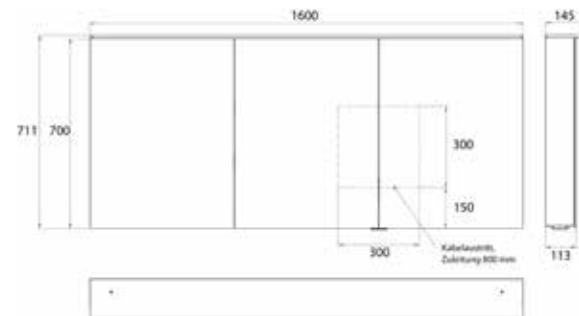

emco flat 2 Design

PG

Lichtspiegelschrank Flat 2 Design (LED),
1600 mm, IP 20, 35 W, 2.700-6.500 K
Aufputzmodell, 6 stufenlos einstellbare
Ablagen, 3 Türen, 2 Steckdosen,
Höhe: 711 mm, mit Lichtsegel
(Waschtischbeleuchtung, Oberlicht
separat abschaltbar)

Illuminated mirror cabinet Flat 2 Design
(LED), 1600 mm, IP 20, 35 W, 2.700-6.500
K

wall-mounted model, 6 continuously
adjustable shelves, 3 doors, 2 sockets,
height: 711 mm, with light sail (washba-
sin lighting, light sail can be switched off
separately)

aluminium
aluminium

9797 064 07

2.275,80 €

2