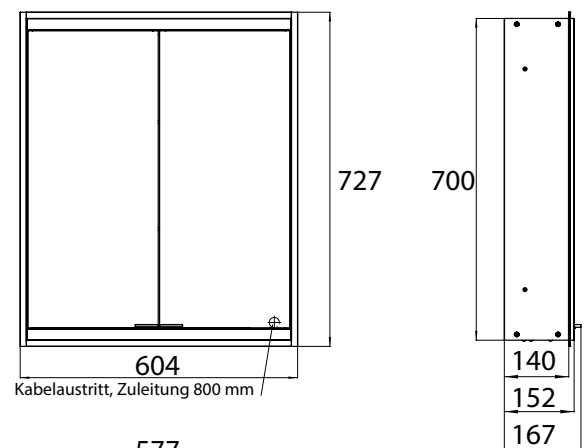

Lichtspiegelschrank prime 2, 600 mm, 2 Türen, **Unterputzmodell**, IP 20 mit Lichtpaket, mit verspiegelter- oder weißer Glasrückwand, 2 stufenlos einstellbare Ablagen, 2 Türen, 1 Steckdose und 2 Lichttaster (Helligkeit und Lichtfarbe - kalt/warm - stufenlos dimmbar), Höhe: 730 mm, LED-Beleuchtung
Unterputz-Lichtspiegelschrank, immer mit Einbaurahmen bestellen

Illuminated mirror cabinet prime 2, 600 mm, 2 doors, **built-in version**, IP 20 with light-package, with mirrored or white glass back panel, 2 continuously adjustable crystal glass shelves, 2 doors, 1 socket and 2 switches (brightness and luminous colour cold/warm continuously dimmable), height: 730 mm, LED-lights, IP 20

Built-in illuminated mirror cabinet, please order with built-in frame.

aluminium/spiegel	9497 060 33	1.878,60 €	2
aluminium/mirror			
aluminium/weiss	9497 061 33	1.878,60 €	2
aluminium/white			
Einbaurahmen	9497 000 20	221,60 €	2
Built-in frame