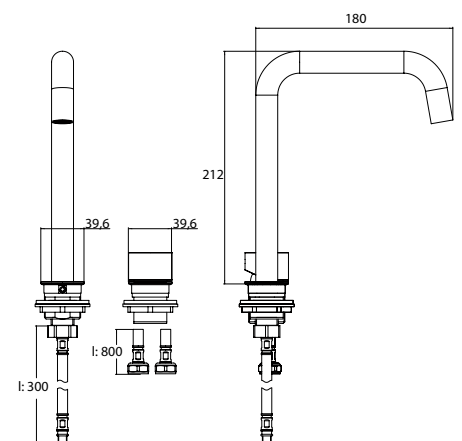

2-hole washstand fitting with pivoting/
rocker lever (flow and temperature ad-
justment) suitable for washstand 9577
114 22/32/82.

chrom
chrome

9583 001 00

559,90 € 2

emco waschtische evo 800 mm

emco vanity units evo 800 mm