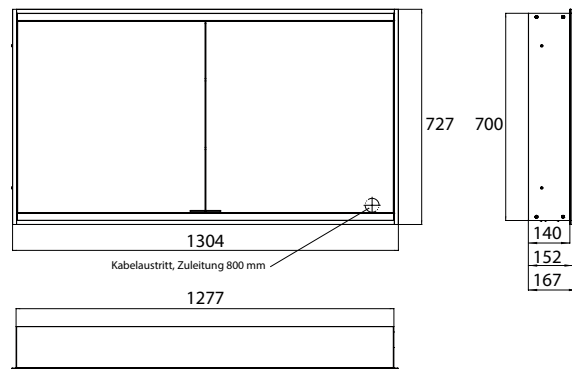

emco prime 2

ohne Lichtpaket · without light-package

PG

Lichtspiegelschrank prime 2, 1.300 mm, 2 Türen, **Aufputzmodell**, IP 20
Seitenwand verspiegelt, mit verspiegelter- oder weißer Glasrückwand, 2 stufenlos einstellbare Ablagen, 2 Türen, 2 Steckdosen und 1 Lichtschalter, Höhe: 700 mm, LED-Beleuchtung (ca. 4.000 K)
Illuminated mirror cabinet prime 2, 1.300 mm, 2 doors, **wall-mounted version**, IP 20
with mirrored or white glass back panel, mirrored side panels, 2 continuously adjustable crystal glass shelves, 2 doors, 2 sockets and 1 switch, height: 700 mm, LED-lights (ca. 4.000 K), IP 20

aluminium/spiegel	9497 050 47	2.422,50 €	2
aluminium/mirror			
aluminium/weiss	9497 051 47	2.422,50 €	2
aluminium/white			

Lichtspiegelschrank prime 2, 1.300 mm, 2 Türen, **Unterputzmodell**, IP 20
mit verspiegelter- oder weißer Glasrückwand, 2 stufenlos einstellbare Ablagen, 2 Türen, 2 Steckdosen und 1 Lichtschalter, Höhe: 730 mm, LED-Beleuchtung (ca. 4.000 K)
Unterputz-Lichtspiegelschrank, immer mit Einbaurahmen bestellen
Illuminated mirror cabinet prime 2, 1.300 mm, 2 doors, **built-in version**, IP 20
with mirrored or white glass back panel, 2 continuously adjustable crystal glass shelves, 2 doors, 2 sockets and 1 switch, height: 730 mm, LED-lights (ca. 4.000 K), IP 20
Built-in illuminated mirror cabinet, please order with built-in frame.

aluminium/spiegel	9497 050 57	2.387,70 €	2
aluminium/mirror			
aluminium/weiss	9497 051 57	2.387,70 €	2
aluminium/white			
Einbaurahmen	9497 000 16	304,00 €	2
Built-in frame