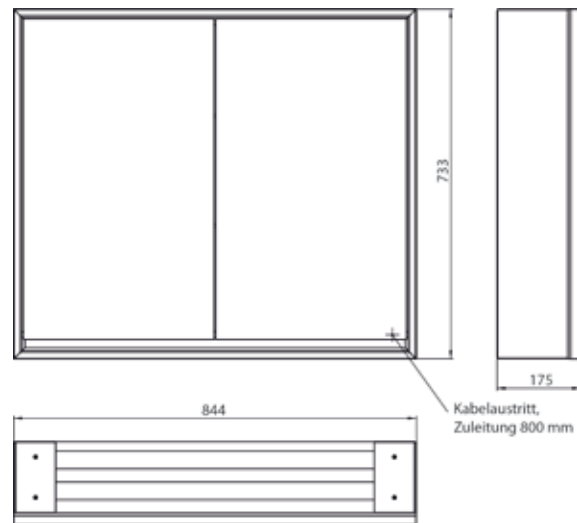

Lichtspiegelschrank loft, 800 mm, 2 Türen, **Unterputzmodell**, IP 20.
Umlaufende LED-Beleuchtung, verspiegelte Rückwand, 2 stufenlos einstellbare Ablagen, 2 Türen, 1 Steckdose, Lichtsteuerung über 3 kapazitive von außen bedienbare Touch-Bedienfelder (An/Aus, Helligkeit und Lichtfarbe - kalt/warm - stufenlos einstellbar), Kabeldurchlass nach außen bei geschlossenen Spiegeltüren.
Höhe: 733 mm

Unterputz-Lichtspiegelschrank, immer mit Einbaurahmen bestellen
Illuminated mirror cabinet loft, 800 mm, 2 doors, **built-in version**, IP 20.
Surrounding LED lights, mirrored back panel, 2 continuously adjustable shelves, 2 doors, 1 socket, light control via 3 capacitive touch control panels which can be operated from the outside (on/off, brightness and light colour - cold/warm - continuously adjustable), external cable routing for closed mirror doors. Height: 733 mm.
Built-in illuminated mirror cabinet, please order with built-in frame.

aluminium/spiegel 9798 051 07 2.306,10 € 2
aluminium/mirror
Einbaurahmen 9798 000 02 251,40 € 2
Built-in frame