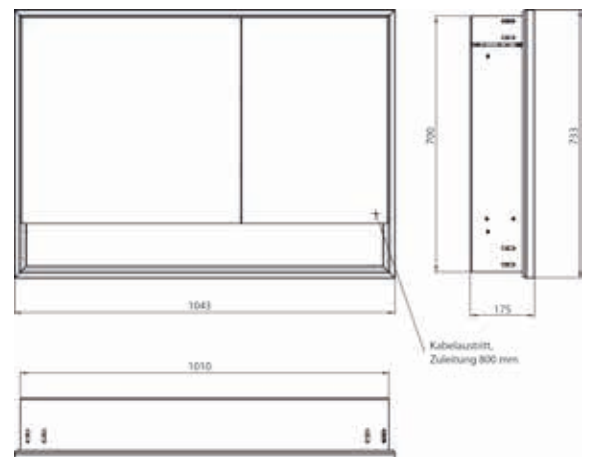

emco loft mit Unterfach

emco loft with lower compartment

PG

Lichtspiegelschrank loft mit Unterfach, 1.000 mm, 2 Türen, **Unterputzmodell**, IP 20.
Umlaufende LED-Beleuchtung, verspiegelte Rückwand, 2 stufenlos einstellbare Ablagen, 2 Türen (breite Tür links), 2 Steckdosen, Lichtsteuerung über 3 kapazitive von außen bedienbare Touch-Bedienfelder (An/Aus, Helligkeit und Lichtfarbe - kalt/warm - stufenlos einstellbar), Kabeldurchlass nach außen bei geschlossenen Spiegeltüren. Offenes Unterfach (Höhe: 122 mm) über die komplette Breite mit verspiegelter Rückwand. Höhe: 733 mm
Unterputz-Lichtspiegelschrank, immer mit Einbaurahmen bestellen
Illuminated mirror cabinet loft with an accessible compartment, 1.000 mm, 2 doors, **built-in version**, IP 20.
Surrounding LED lights, mirrored back panel, 2 continuously adjustable shelves, 2 doors (wide door on the left), 2 sockets, light control via 3 capacitive touch control panels which can be operated from the outside (on/off, brightness and light colour - cold/warm - continuously adjustable), external cable routing for closed mirror doors. Accessible compartment (height: 122 mm) on the bottom with mirrored rear wall. Height: 733 mm.
Built-in illuminated mirror cabinet, please order with built-in frame.

aluminium/spiegel	9798 052 17	2.481,90 €	2
aluminium/mirror			
Einbaurahmen	9798 000 03	291,40 €	2
Built-in frame			

loft