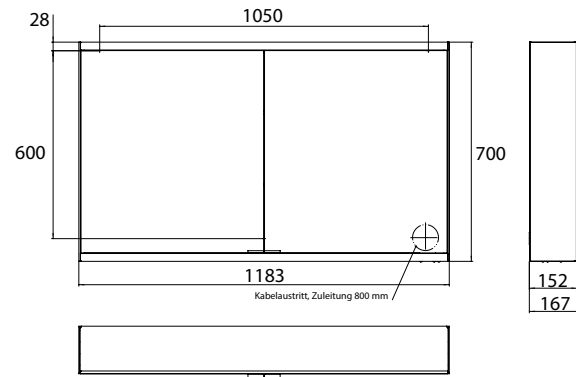

Lichtspiegelschrank prime 2, 1.200 mm, 2 Türen, **Unterputzmodell**, IP 20
mit verspiegelter- oder weißer Glasrückwand, 2 stufenlos einstellbare Ablagen, 2 Türen, 2 Steckdosen und 1 Lichtschalter, Höhe: 730 mm, LED-Beleuchtung (ca. 4.000 K)
Unterputz-Lichtspiegelschrank, immer mit Einbaurahmen bestellen
Illuminated mirror cabinet prime 2, 1.200 mm, 2 doors, **built-in version**, IP 20
with mirrored or white glass back panel, 2 continuously adjustable crystal glass shelves, 2 doors, 2 sockets and 1 switch, height: 730 mm, LED-lights (ca. 4.000 K), IP 20
Built-in illuminated mirror cabinet, please order with built-in frame.

aluminium/spiegel	9497 050 56	2.136,80 €	2
aluminium/mirror			
aluminium/weiss	9497 051 56	2.136,80 €	2
aluminium/white			
Einbaurahmen	9497 000 17	299,30 €	2
Built-in frame