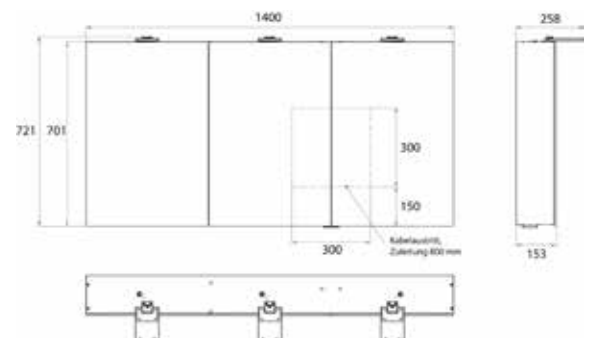

emco pure 2 Style

PG

Lichtspiegelschrank Pure 2 Style (LED), 1200 mm, IP 20, 26 W, 2.700-6.500 K
Aufputzmodell, 4 stufenlos einstellbare Ablagen, 2 Türen, 2 Steckdosen, Höhe: 721 mm, zwei LED-Aufsatzleuchten (Waschtischbeleuchtung, Oberlicht separat abschaltbar)

Illuminated mirror cabinet Pure 2 Style (LED), 1200 mm, IP 20, 26 W, 2.700-6.500 K

Surface-mounted model, 4 continuously adjustable shelves, 2 doors, 2 sockets, height: 721 mm, two LED top lights (washbasin light, top light can be switched off separately)

aluminium
aluminium

9797 053 05

1.956,30 € 2

Lichtspiegelschrank Pure 2 Style (LED), 1400 mm, IP 20, 34 W, 2.700-6.500 K
Aufputzmodell, 6 stufenlos einstellbare Ablagen, 3 Türen, 2 Steckdosen, Höhe: 721 mm, drei LED-Aufsatzleuchten (Waschtischbeleuchtung, Oberlicht separat abschaltbar)

Illuminated mirror cabinet Pure 2 Style (LED), 1400 mm, IP 20, 34 W, 2.700-6.500 K

Surface-mounted model, 6 continuously adjustable shelves, 3 doors, 2 sockets, height: 721 mm, three LED top lights (washbasin light, top light can be switched off separately)

aluminium
aluminium

9797 053 06

2.373,00 € 2