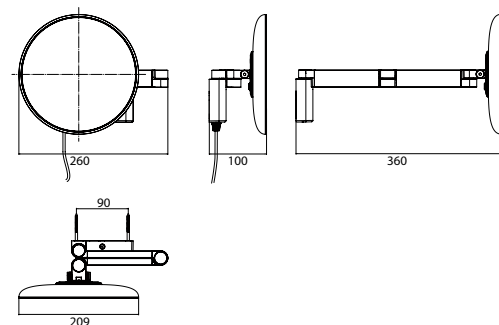

emco kosmetikspiegel evo

emco cosmetic mirror evo

PG

LED Rasier- und Kosmetikspiegel, rund, Wandmodell, Doppelgelenkarm mit Spiralkabel und Stecker

2 Lichttaster, Helligkeit und Lichtfarbe - kalt/warm (3.000 - 6.000 K) - stufenlos dimmbar.

LED Shaving- and cosmetic mirror, round, wall mounted, two swivel arms with helix cable and switch

2 switches, brightness and luminous colour cold/warm (3.000 - 6.000 K) continuously dimmable.

chrom, Vergr.: 5-fach	1095 060 40	595,50 €	2
chrome, 5 magn. glass			
chrom, Vergr.: 3-fach	1095 060 41	595,50 €	2
chrome, 3 magn. glass			
schwarz, Vergr.: 5-fach	1095 133 40	688,50 €	2
black, 5 magn. glass			
schwarz, Vergr.: 3-fach	1095 133 41	688,50 €	2
black, 3 magn. glass			

LED Rasier- und Kosmetikspiegel mit emco light system, rund, Wandmodell, Doppelgelenkarm mit Spiralkabel und Stecker. 2 Lichttaster, Helligkeit und Lichtfarbe - kalt/warm (3.000 - 6.000 K) - stufenlos dimmbar.

Mit emco light system: Bedienung der Funktionen Ein/Aus, Lichtstärke, Lichtfarbe (3.000 bis 6.000 K) über App, Controller oder direkt am Produkt. Detailinformationen zum emco light system unter www.emco-bath.com

LED Shaving- and cosmetic mirror with emco light system, round, wall mounted, two swivel arms with helix cable and switch. 2 switches, brightness and luminous colour cold/warm (3.000 - 6.000 K) continuously dimmable.

With emco light system: operation of the functions On/Off, luminous intensity, light color (3.000 to 6.000 K) via App, Controller or directly at the touch control panel. For detailed information about emco light system please check www.emco-bath.com