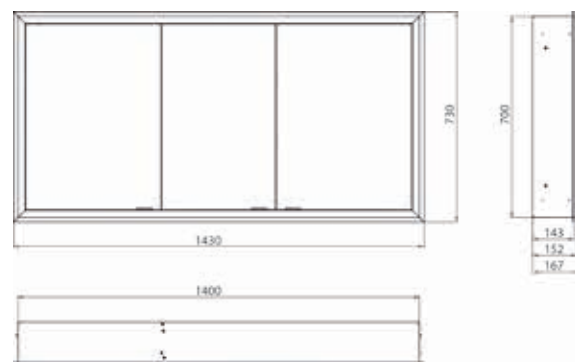

emco prime Facelift

PG

Lichtspiegelschrank prime Facelift, 1.400 mm, 3 Türen, Aufputzmodell, IP20
Seitenwand verspiegelt, mit verspiegelter- oder weißer Glasrückwand, 4 stufenlos einstellbare Ablagen, 3 Türen, 2 Steckdosen, stufenlose Lichtsteuerung (an/aus, Helligkeit und Lichtfarbe) über drei in die Glasrückwand integrierte Touchsensoren, Höhe: 700 mm, LED-Beleuchtung

Illuminated mirror cabinet prime Facelift, 1.400 mm, 3 doors, **wall-mounted version**, IP 20 with mirrored or white glass back panel, mirrored side panels, 4 continuously adjustable crystal glass shelves, 3 doors, 2 sockets, continuous light control (on/off, brightness and light color) via three touch sensors which are integrated into the glass rear wall, height: 700 mm, LED-lights

aluminium/spiegel	9497 062 87	3.075,50 €	2
aluminium/mirror			
aluminium/weiss	9497 063 87	3.075,50 €	2
aluminium/white			
aluminium/schwarz	9497 135 87	3.536,80 €	2
aluminium/black			

Lichtspiegelschrank prime Facelift, 1.400 mm, 3 Türen, **Unterputzmodell**, IP20, mit verspiegelter- oder weißer Glasrückwand, 4 stufenlos einstellbare Ablagen, 3 Türen, 2 Steckdosen, stufenlose Lichtsteuerung (an/aus, Helligkeit und Lichtfarbe) über drei in die Glasrückwand integrierte Touchsensoren, Höhe: 730 mm, LED-Beleuchtung
Unterputz-Lichtspiegelschrank, immer mit Einbaurahmen bestellen