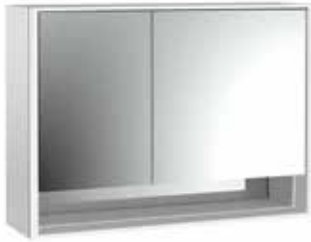

emco loft mit Unterfach

emco loft with lower compartment

PG

Lichtspiegelschrank loft mit Unterfach, 1.000 mm, 2 Türen, **Aufputzmodell** mit verspiegelten Seitenwänden, IP 20. Umlaufende LED-Beleuchtung, verspiegelte Rückwand, 2 stufenlos einstellbare Ablagen, 2 Türen (breite Tür rechts), 2 Steckdosen, Lichtsteuerung über 3 kapazitive von außen bedienbare Touch-Bedienfelder (An/Aus, Helligkeit und Lichtfarbe - kalt/warm - stufenlos einstellbar), Kabeldurchlass nach außen bei geschlossenen Spiegeltüren. Offenes Unterfach (Höhe: 122 mm) über die komplette Breite mit verspiegelter Rückwand. Höhe: 733 mm

Illuminated mirror cabinet loft with an accessible compartment, 1.000 mm, 2 doors, **wall-mounted model** with mirrored side panels, IP 20.

Surrounding LED lights, mirrored back panel, 2 continuously adjustable shelves, 2 doors (wide door on the right), 2 sockets, light control via 3 capacitive touch control panels which can be operated from the outside (on/off, brightness and light colour - cold/warm - continuously adjustable), external cable routing for closed mirror doors. Accessible compartment (height: 122 mm) on the bottom with mirrored rear wall. Height: 733 mm.

aluminium/spiegel	9798 052 14	2.511,10 €	2
aluminium/mirror