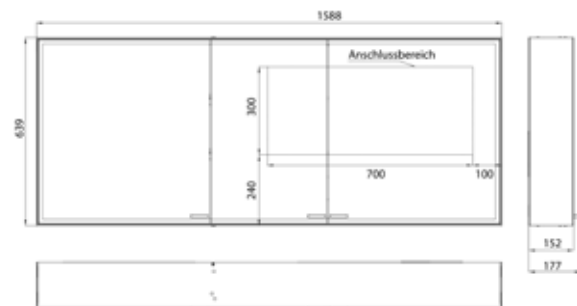

Illuminated mirror cabinet prestige 2, 1588 mm, **wall-mounted model**, IP 44
with emco light system: operation of the functions On/Off, luminous intensity, light color (2.700 to 6.500 K) and scene (Cosmetic, Energizing, Relaxing) via App, Controller or directly at the touch-control panel. Connection of different light sources via Bluetooth. For detailed information about emco light system please check www.emco-bath.com.
Without emco light system: continuous light control on/off, brightness and light color (2.700 bis 6.500 K) via three integrated touch control panels. Surrounding LED-lights with mirrored back panel, 2 continuously adjustable crystal glass shelves, 2 sockets, height: 639 mm

ohne light system	9897 070 10	4.478,90 €	2
without light system			
mit light system	9897 080 10	4.898,60 €	2
with light system