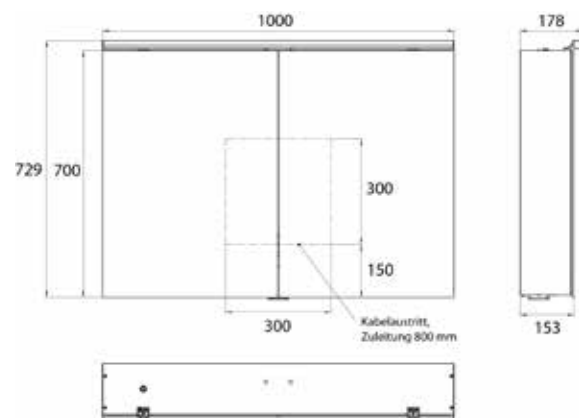

emco pure 2 Classic

PG

Lichtspiegelschrank Pure 2 Classic (LED), 800 mm, IP 20, 18 W, 2.700-6.500 K
Aufputzmodell, 4 stufenlos einstellbare Ablagen, 2 Türen, 2 Steckdosen, Höhe: 729 mm, mit LED-Aufsatzleuchte (Waschtischbeleuchtung, Oberlicht separat abschaltbar)

Illuminated mirror cabinet Pure 2 Classic (LED), 800 mm, IP 20, 18 W, 2.700-6.500 K

Surface-mounted model, 4 continuously adjustable shelves, 2 doors, 2 sockets, height: 729 mm, with LED top light (washbasin light, top light can be switched off separately)

aluminium 9797 055 03 1.215,10 € 2
aluminium

Lichtspiegelschrank Pure 2 Classic (LED), 1000 mm, IP 20, 22 W, 2.700-6.500 K
Aufputzmodell, 4 stufenlos einstellbare Ablagen, 2 Türen, 2 Steckdosen, Höhe: 729 mm, mit LED-Aufsatzleuchte (Waschtischbeleuchtung, Oberlicht separat abschaltbar)

Illuminated mirror cabinet Pure 2 Classic (LED), 1000 mm, IP 20, 22 W, 2.700-6.500 K

Surface-mounted model, 4 continuously adjustable shelves, 2 doors, 2 sockets, height: 729 mm, with LED top light (washbasin light, top light can be switched off separately)

aluminium 9797 055 04 1.357,90 € 2
aluminium