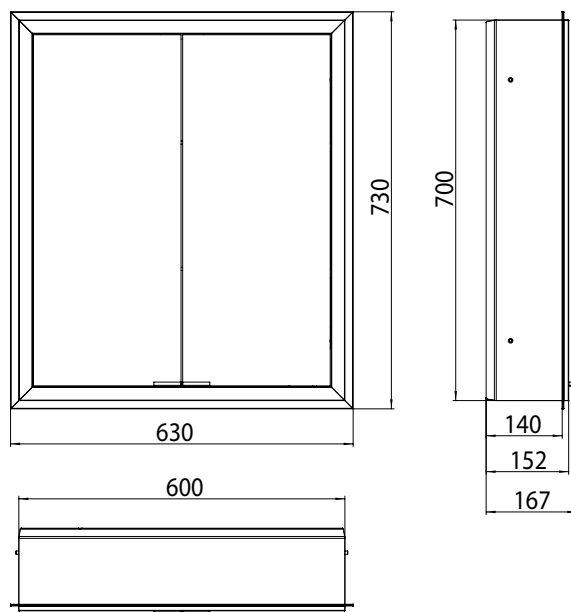

Lichtspiegelschrank prime, 600 mm, 2 Türen, **Unterputzmodell**, IP 20
mit verspiegelter- oder weißer Glasrückwand, 2 stufenlos einstellbare Ablagen, 2 Türen, 1 Steckdose und 1 Lichtschalter, Höhe: 730 mm, LED-Beleuchtung rundum (ca. 4.000 K)

Unterputz-Lichtspiegelschrank, immer mit Einbaurahmen bestellen

Illuminated mirror cabinet prime, 600 mm, 2 doors, **built-in version**, IP 20
with mirrored or white glass back panel, 2 continuously adjustable crystal glass shelves, 2 doors, 1 socket and 1 switch, height: 730 mm, surrounding LED-lights (ca. 4.000 K), IP 20

Built-in illuminated mirror cabinet, please order with built-in frame.

aluminium/spiegel	9497 050 71	1.736,20 €	2
aluminium/mirror			
aluminium/weiss	9497 051 71	1.736,20 €	2
aluminium/white			
Einbaurahmen	9497 000 10	221,60 €	2
Built-in frame