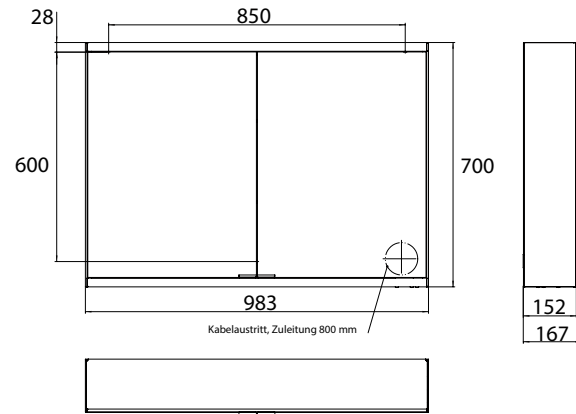

Lichtspiegelschrank prime 2, 1.000 mm, 2 Türen, **Unterputzmodell**, IP 20
mit verspiegelter- oder weißer Glasrückwand, 2 stufenlos einstellbare Ablagen, 2 Türen, 2 Steckdosen und 1 Lichtschalter, Höhe: 730 mm, LED-Beleuchtung (ca. 4.000 K)
Unterputz-Lichtspiegelschrank, immer mit Einbaurahmen bestellen
Illuminated mirror cabinet prime 2, 1.000 mm, 2 doors, **built-in version**, IP 20
with mirrored or white glass back panel, 2 continuously adjustable crystal glass shelves, 2 doors, 2 sockets and 1 switch, height: 730 mm, LED-lights (ca. 4.000 K), IP 20
Built-in illuminated mirror cabinet, please order with built-in frame.

aluminium/spiegel	9497 050 55	1.892,60 €	2
aluminium/mirror			
aluminium/weiss	9497 051 55	1.892,60 €	2
aluminium/white			
Einbaurahmen	9497 000 18	291,40 €	2
Built-in frame