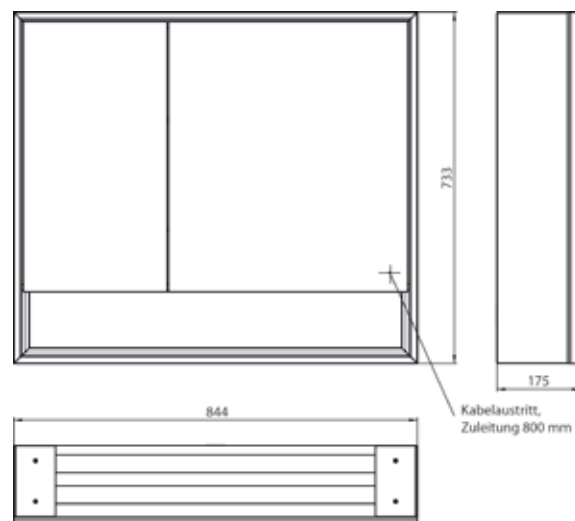

emco loft mit Unterfach

emco loft with lower compartment

PG

Lichtspiegelschrank loft mit Unterfach, 800 mm, 2 Türen, **Aufputzmodell** mit verspiegelten Seitenwänden, IP 20. Umlaufende LED-Beleuchtung, verspiegelte Rückwand, 2 stufenlos einstellbare Ablagen, 2 Türen (breite Tür rechts), 1 Steckdose, Lichtsteuerung über 3 kapazitive von außen bedienbare Touch-Bedienfelder (An/Aus, Helligkeit und Lichtfarbe - kalt/warm - stufenlos einstellbar), Kabeldurchlass nach außen bei geschlossenen Spiegeltüren. Offenes Unterfach (Höhe: 122 mm) über die komplette Breite mit verspiegelter Rückwand. Höhe: 733 mm

Illuminated mirror cabinet loft with an accessible compartment, 800 mm, 2 doors, **wall-mounted model** with mirrored side panels, IP 20.

Surrounding LED lights, mirrored back panel, 2 continuously adjustable shelves, 2 doors (wide door on the right), 1 socket, light control via 3 capacitive touch control panels which can be operated from the outside (on/off, brightness and light colour - cold/warm - continuously adjustable), external cable routing for closed mirror doors. Accessible compartment (height: 122 mm) on the bottom with mirrored rear wall. Height: 733 mm.

aluminium/spiegel 9798 052 08 2.364,70 € 2
aluminium/mirror