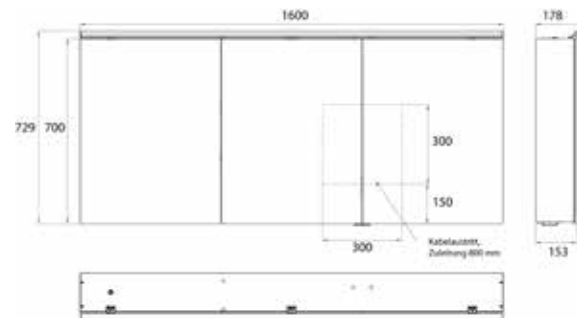

emco pure 2 Classic

PG

Lichtspiegelschrank Pure 2 Classic (LED), 1600 mm, IP 20, 34 W, 2.700-6.500 K
Aufputzmodell, 6 stufenlos einstellbare Ablagen, 3 Türen, 2 Steckdosen, Höhe: 729 mm, mit LED-Aufsatzleuchte (Waschtischbeleuchtung, Oberlicht separat abschaltbar)

Illuminated mirror cabinet Pure 2 Classic (LED), 1600 mm, IP 20, 34 W, 2.700-6.500 K
Surface-mounted model, 6 continuously adjustable shelves, 3 doors, 2 sockets, height: 729 mm, with LED top light (washbasin light, top light can be switched off separately)

aluminium
aluminium

9797 055 07

2.344,80 €

2