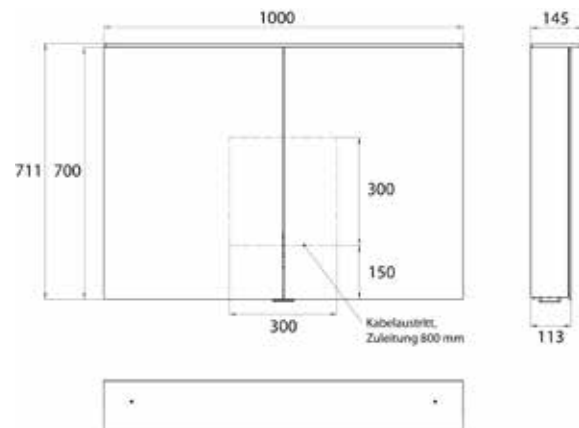

emco flat 2 Design

PG

Lichtspiegelschrank Flat 2 Design (LED), 800 mm, IP 20, 19 W, 2.700-6.500 K
Aufputzmodell, 4 stufenlos einstellbare Ablagen, 2 Türen, 2 Steckdosen, Höhe: 711 mm, mit Lichtsegel (Waschtischbeleuchtung, Oberlicht separat abschaltbar)
Illuminated mirror cabinet Flat 2 Design (LED), 800 mm, IP 20, 19 W, 2.700-6.500 K
wall-mounted model, 4 continuously adjustable shelves, 2 doors, 2 sockets, height: 711 mm, with light sail (washbasin lighting, light sail can be switched off separately)

aluminium 9797 064 03 1.389,30 € 2
aluminium

Lichtspiegelschrank Flat 2 Design (LED), 1000 mm, IP 20, 23 W, 2.700-6.500 K
Aufputzmodell, 4 stufenlos einstellbare Ablagen, 2 Türen, 2 Steckdosen, Höhe: 711 mm, mit Lichtsegel (Waschtischbeleuchtung, Oberlicht separat abschaltbar)
Illuminated mirror cabinet Flat 2 Design (LED), 1000 mm, IP 20, 23 W, 2.700-6.500 K
wall-mounted model, 4 continuously adjustable shelves, 2 doors, 2 sockets, height: 711 mm, with light sail (washbasin lighting, light sail can be switched off separately)

aluminium 9797 064 04 1.531,90 € 2
aluminium