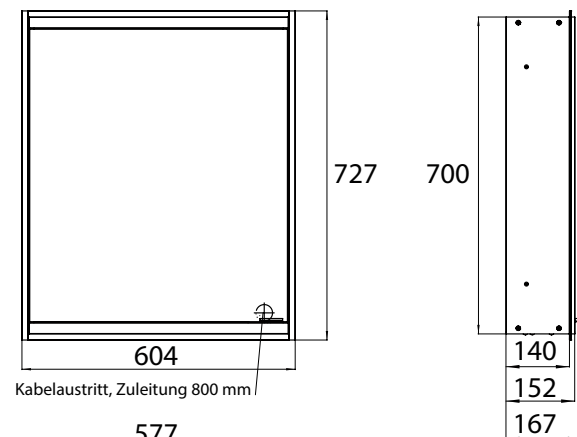

Lichtspiegelschrank prime 2, 600 mm, 1 Tür, **Unterputzmodell**, IP 20 mit verspiegelter- oder weißer Glasrückwand, 2 stufenlos einstellbare Ablagen, 1 Tür (Türanschlag links), 1 Steckdose und 1 Lichtschalter, Höhe: 730 mm, LED-Beleuchtung (ca. 4.000 K)

Unterputz-Lichtspiegelschrank, immer mit Einbaurahmen bestellen

Illuminated mirror cabinet prime 2, 600 mm, 1 door, **built-in version**, IP 20 with mirrored or white glass back panel, 2 continuously adjustable crystal glass shelves, 1 door (door hinge left), 1 socket and 1 switch, height: 730 mm, LED-lights (ca. 4.000 K), IP 20

Built-in illuminated mirror cabinet, please order with built-in frame.

aluminium/spiegel	9497 050 31	1.411,60 €	2
aluminium/mirror			
aluminium/weiss	9497 051 31	1.411,60 €	2
aluminium/white			
Einbaurahmen	9497 000 20	221,60 €	2
Built-in frame