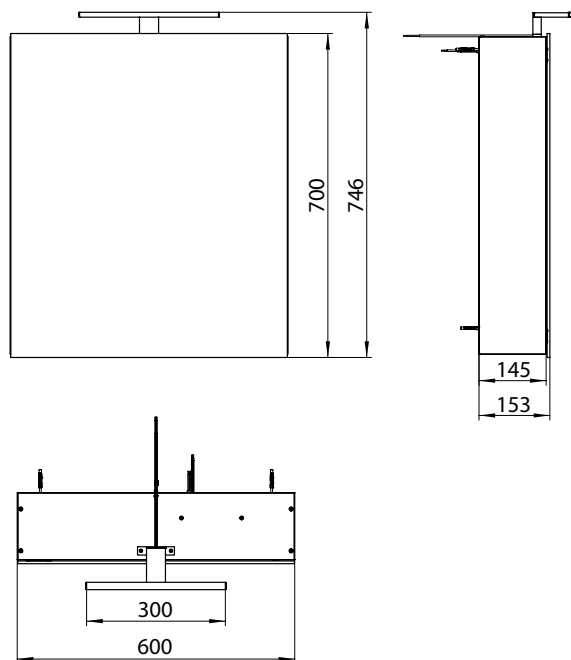

LED-Lichtspiegelschrank mee, 600 mm, IP 44, 4.000 K
Aufputzmodell, 2 einstellbare Ablagen, 2 Türen, 1 Steckdose, 1 Lichtschalter, Höhe: 746 mm, 300 mm LED-Leuchte
Illuminated mirror cabinet mee (LED), 600 mm, IP 44, 4.000 K
wall-mounted model, 2 adjustable shelves, 2 doors, 1 socket, 1 switch, height: 746 mm, 300 mm LED-Light

aluminium
aluminium

9498 050 50

754,20 € 2