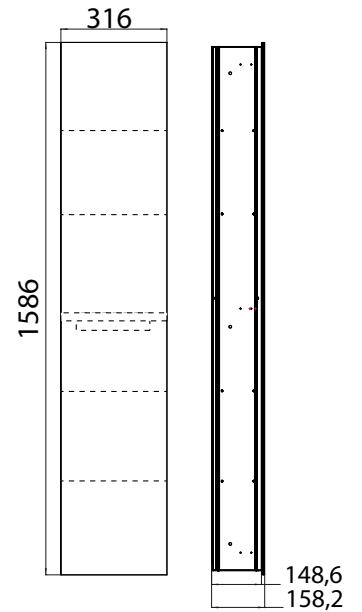

Schrankmodul - Unterputzmodell
großes Stauraumfach mit 4 Glasablagen,
Türkontaktschalter und LED-Beleuchtung
Unterputzmodule bitte immer mit
Einbaurahmen bestellen
Cabinet module - build in model
Cabinet module, large storage box with
4 shelves of crystal clear, door-contact-
switch and LED light unit
Please order built-in modules with an
installation frame

optiwhite	9722 274 13	1.492,10 €	2
optiwhite			
schwarz	9722 275 13	1.492,10 €	2
black			
Einbaurahmen	9720 000 11	279,90 €	2
Built-in frame