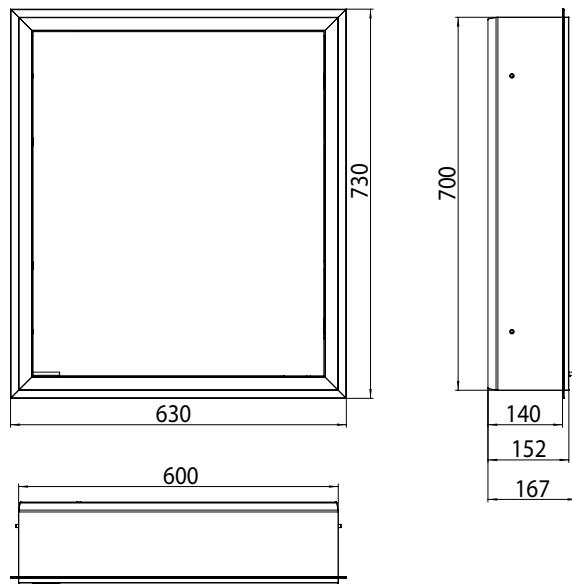

Lichtspiegelschrank prime, 600 mm, 1 Tür, **Unterputzmodell**, IP 20
mit verspiegelter- oder weißer Glasrückwand, 2 stufenlos einstellbare Ablagen, 1 Tür (Türanschlag rechts), 1 Steckdose und 1 Lichtschalter, Höhe: 730 mm, LED-Beleuchtung rundum (ca. 4.000 K)
Unterputz-Lichtspiegelschrank, immer mit Einbaurahmen bestellen

Illuminated mirror cabinet prime, 600 mm, 1 door, **built-in version**, IP 20
with mirrored or white glass back panel, 2 continuously adjustable crystal glass shelves, 1 door (door hinge right), 1 socket and 1 switch, height: 730 mm, surrounding LED-lights (ca. 4.000 K), IP 20
Built-in illuminated mirror cabinet, please order with built-in frame.

aluminium/spiegel	9497 050 70	1.575,80 €	2
aluminium/mirror			
aluminium/weiss	9497 051 70	1.575,80 €	2
aluminium/white			
Einbaurahmen	9497 000 10	221,60 €	2
Built-in frame