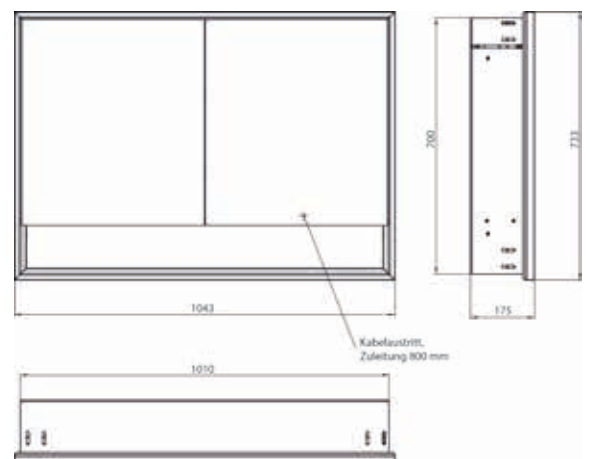

emco loft mit Unterfach

emco loft with lower compartment

PG

Lichtspiegelschrank loft mit Unterfach, 1.000 mm, 2 Türen, **Unterputzmodell**, IP 20.
Umlaufende LED-Beleuchtung, verspiegelte Rückwand, 2 stufenlos einstellbare Ablagen, 2 Türen, 2 Steckdosen, Lichtsteuerung über 3 kapazitive von außen bedienbare Touch-Bedienfelder (An/Aus, Helligkeit und Lichtfarbe - kalt/warm - stufenlos einstellbar), Kabeldurchlass nach außen bei geschlossenen Spiegeltüren. Offenes Unterfach (Höhe: 122 mm) über die komplette Breite mit verspiegelter Rückwand. Höhe: 733 mm
Unterputz-Lichtspiegelschrank, immer mit Einbaurahmen bestellen
Illuminated mirror cabinet loft with an accessible compartment, 1.000 mm, 2 doors, **built-in version**, IP 20.
Surrounding LED lights, mirrored back panel, 2 continuously adjustable shelves, 2 doors, 2 sockets, light control via 3 capacitive touch control panels which can be operated from the outside (on/off, brightness and light colour - cold/warm - continuously adjustable), external cable routing for closed mirror doors. Accessible compartment (height: 122 mm) on the bottom with mirrored rear wall. Height: 733 mm.
Built-in illuminated mirror cabinet, please order with built-in frame.

aluminium/spiegel	9798 052 13	2.481,90 €	2
aluminium/mirror			
Einbaurahmen	9798 000 03	291,40 €	2
Built-in frame			

loft