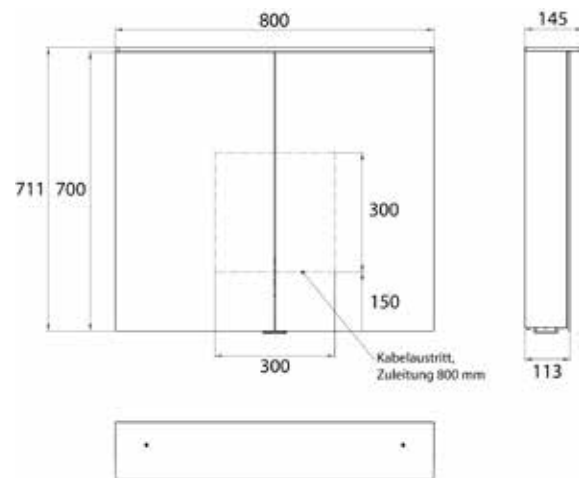

Lichtspiegelschrank Flat 2 Design (LED), 1000 mm, IP 20, 23 W, 2.700-6.500 K
Aufputzmodell, 4 stufenlos einstellbare Ablagen, 2 Türen, 2 Steckdosen, Höhe: 711 mm, mit Lichtsegel (Waschtischbeleuchtung, Oberlicht separat abschaltbar)
Illuminated mirror cabinet Flat 2 Design (LED), 1000 mm, IP 20, 23 W, 2.700-6.500 K
wall-mounted model, 4 continuously adjustable shelves, 2 doors, 2 sockets, height: 711 mm, with light sail (washbasin lighting, light sail can be switched off separately)

aluminium 9797 064 04 1.531,90 € 2
aluminium