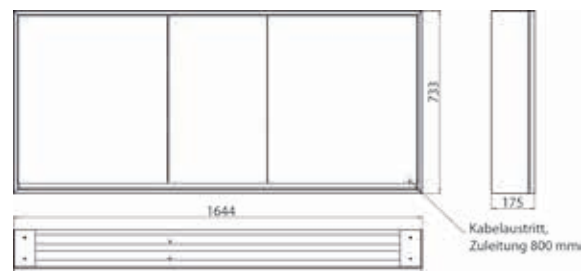

Lichtspiegelschrank loft, 1.600 mm, 3 Türen, **Aufputzmodell** mit verspiegelten Seitenwänden, IP 20.
Umlaufende LED-Beleuchtung, verspiegelte Rückwand, 4 stufenlos einstellbare Ablagen, 3 Türen, 2 Steckdosen, Lichtsteuerung über 3 kapazitive von außen bedienbare Touch-Bedienfelder (An/Aus, Helligkeit und Lichtfarbe - kalt/warm - stufenlos einstellbar), Kabeldurchlass nach außen bei geschlossenen Spiegeltüren.
Höhe: 733 mm

Illuminated mirror cabinet loft, 1.600 mm, 3 doors, **wall-mounted model** with mirrored side panels, IP 20.
Surrounding LED lights, mirrored back panel, 4 continuously adjustable shelves, 3 doors, 2 sockets, light control via 3 capacitive touch control panels which can be operated from the outside (on/off, brightness and light colour - cold/warm - continuously adjustable), external cable routing for closed mirror doors. Height: 733 mm.

aluminium/spiegel 9798 051 22 3.488,60 € 2
aluminium/mirror

Lichtspiegelschrank loft, 1.600 mm, 3 Türen, **Unterputzmodell**, IP 20.
Umlaufende LED-Beleuchtung, verspiegelte Rückwand, 4 stufenlos einstellbare Ablagen, 3 Türen, 2 Steckdosen, Lichtsteuerung über 3 kapazitive von außen bedienbare Touch-Bedienfelder (An/Aus, Helligkeit und Lichtfarbe - kalt/warm - stufenlos einstellbar), Kabeldurchlass nach außen bei geschlossenen Spiegeltüren. Höhe: 733 mm
Unterputz-Lichtspiegelschrank, immer mit Einbaurahmen bestellen

Illuminated mirror cabinet loft, 1.600 mm, 3 doors, **built-in version**, IP 20.
Surrounding LED lights, mirrored back panel, 4 continuously adjustable shelves, 3 doors, 2 sockets, light control via 3 capacitive touch control panels which can be operated from the outside (on/off, brightness and light colour - cold/warm - continuously adjustable), external cable routing for closed mirror doors. Height: 733 mm.
Built-in illuminated mirror cabinet, please order with built-in frame.

aluminium/spiegel 9798 051 23 3.451,90 € 2
aluminium/mirror
Einbaurahmen 9798 000 06 315,20 € 2
Built-in frame