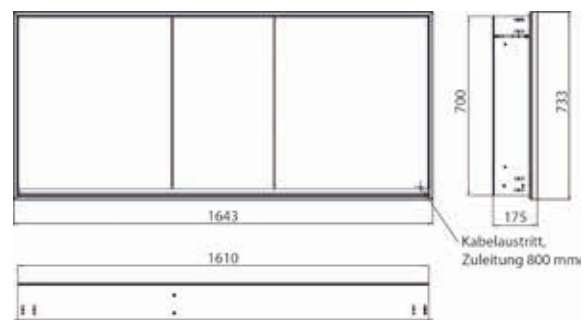

Lichtspiegelschrank loft, 1.600 mm, 3 Türen, **Aufputzmodell** mit verspiegelten Seitenwänden, IP 20.
Umlaufende LED-Beleuchtung, verspiegelte Rückwand, 4 stufenlos einstellbare Ablagen, 3 Türen, 2 Steckdosen, Lichtsteuerung über 3 kapazitive von außen bedienbare Touch-Bedienfelder (An/Aus, Helligkeit und Lichtfarbe - kalt/warm - stufenlos einstellbar), Kabeldurchlass nach außen bei geschlossenen Spiegeltüren.
Höhe: 733 mm

Illuminated mirror cabinet loft, 1.600 mm, 3 doors, **wall-mounted model** with mirrored side panels, IP 20.
Surrounding LED lights, mirrored back panel, 4 continuously adjustable shelves, 3 doors, 2 sockets, light control via 3 capacitive touch control panels which can be operated from the outside (on/off, brightness and light colour - cold/warm - continuously adjustable), external cable routing for closed mirror doors. Height: 733 mm.

aluminium/spiegel 9798 051 22 3.488,60 € 2
aluminium/mirror

Lichtspiegelschrank loft, 1.600 mm, 3 Türen, **Unterputzmodell**, IP 20.
Umlaufende LED-Beleuchtung, verspiegelte Rückwand, 4 stufenlos einstellbare Ablagen, 3 Türen, 2 Steckdosen, Lichtsteuerung über 3 kapazitive von außen bedienbare Touch-Bedienfelder (An/Aus, Helligkeit und Lichtfarbe - kalt/warm - stufenlos einstellbar), Kabeldurchlass nach außen bei geschlossenen Spiegeltüren. Höhe: 733 mm
Unterputz-Lichtspiegelschrank, immer mit Einbaurahmen bestellen