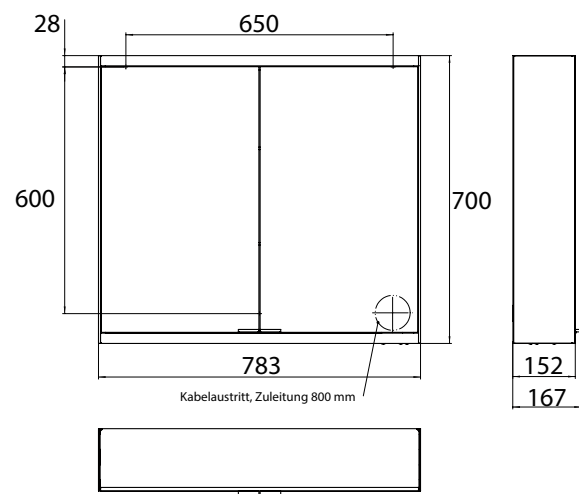

Lichtspiegelschrank prime 2, 800 mm, 2 Türen, **Unterputzmodell**, IP 20
mit verspiegelter- oder weißer Glasrückwand, 2 stufenlos einstellbare Ablagen, 2 Türen, 1 Steckdose und 1 Lichtschalter, Höhe: 730 mm, LED-Beleuchtung (ca. 4.000 K)
Unterputz-Lichtspiegelschrank, immer mit Einbaurahmen bestellen
Illuminated mirror cabinet prime 2, 800 mm, 2 doors, **built-in version**, IP 20
with mirrored or white glass back panel, 2 continuously adjustable crystal glass shelves, 2 doors, 1 socket and 1 switch, height: 730 mm, LED-lights (ca. 4.000 K), IP 20
Built-in illuminated mirror cabinet, please order with built-in frame.

aluminium/spiegel	9497 050 34	1.725,30 €	2
aluminium/mirror			
aluminium/weiss	9497 051 34	1.725,30 €	2
aluminium/white			
Einbaurahmen	9497 000 19	251,40 €	2
Built-in frame