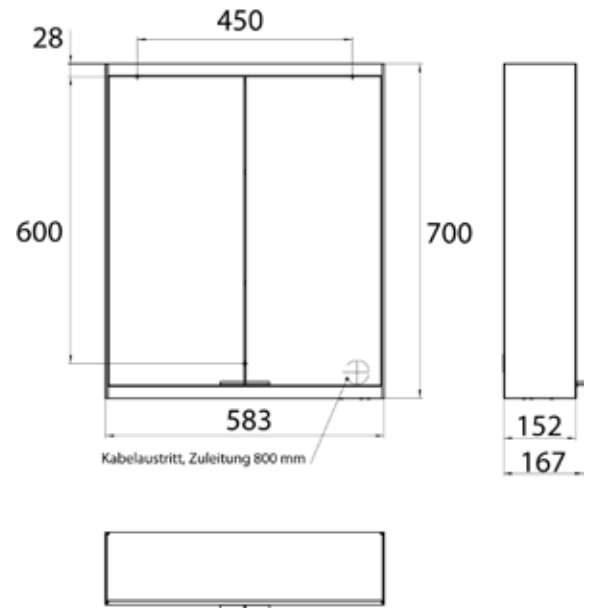

Lichtspiegelschrank prime 2 Facelift, 600 mm, 2 Türen, **Aufputzmodell**, IP20
Seitenwand verspiegelt, mit verspiegelter- oder weißer Glasrückwand, 2 stufenlos einstellbare Ablagen, 2 Türen, 1 Steckdose, stufenlose Lichtsteuerung (an/aus, Helligkeit und Lichtfarbe) über drei in die Glasrückwand integrierte Touchsensoren, Höhe: 700 mm, LED-Beleuchtung

Illuminated mirror cabinet prime 2 Facelift, 600 mm, 2 doors, **wall-mounted version**, IP 20

with mirrored or white glass back panel, mirrored side panels, 2 continuously adjustable crystal glass shelves, 2 doors, 1 socket, continuous light control (on/off, brightness and light color) via three touch sensors which are integrated into the glass rear wall, height: 700 mm, LED-lights

aluminium/spiegel	9497 062 23	1.934,70 €	2
aluminium/mirror			
aluminium/weiss	9497 063 23	1.934,70 €	2
aluminium/white			
aluminium/schwarz	9497 135 23	2.224,90 €	2
aluminium/black