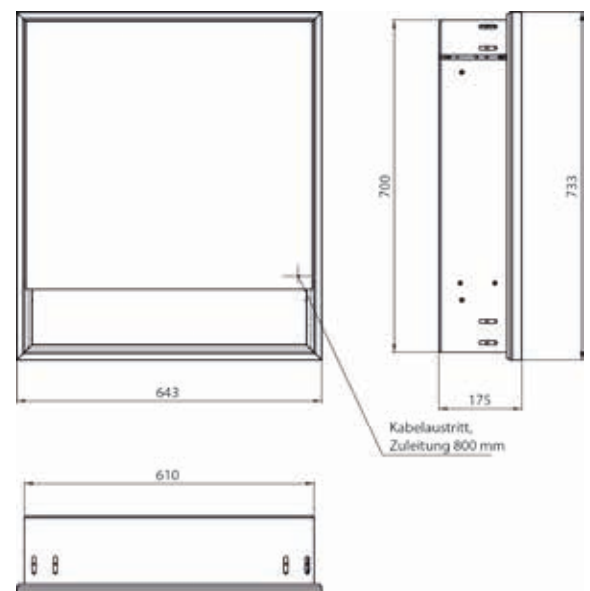

emco loft mit Unterfach

emco loft with lower compartment

PG

Lichtspiegelschrank loft mit Unterfach, 600 mm, 1 Tür, **Unterputzmodell**, IP 20. Umlaufende LED-Beleuchtung, verspiegelte Rückwand, 2 stufenlos einstellbare Ablagen, 1 Tür (Türanschlag links), 1 Steckdose, Lichtsteuerung über 3 kapazitive von außen bedienbare Touch-Bedienfelder (An/Aus, Helligkeit und Lichtfarbe - kalt/warm - stufenlos einstellbar), Kabeldurchlass nach außen bei geschlossenen Spiegeltüren. Offenes Unterfach (Höhe: 122 mm) über die komplette Breite mit verspiegelter Rückwand. Höhe: 733 mm

Unterputz-Lichtspiegelschrank, immer mit Einbaurahmen bestellen

Illuminated mirror cabinet loft with an accessible compartment, 600 mm, 1 door, **built-in version**, IP 20.

Surrounding LED lights, mirrored back panel, 2 continuously adjustable shelves, 1 door (door hinge left), 1 socket, light control via 3 capacitive touch control panels which can be operated from the outside (on/off, brightness and light colour - cold/warm - continuously adjustable), external cable routing for closed mirror doors. Accessible compartment (height: 122 mm) on the bottom with mirrored rear wall. Height: 733 mm. Built-in illuminated mirror cabinet, please order with built-in frame.

aluminium/spiegel	9798 052 01	1.976,80 €	2
aluminium/mirror			
Einbaurahmen	9798 000 01	221,60 €	2
Built-in frame