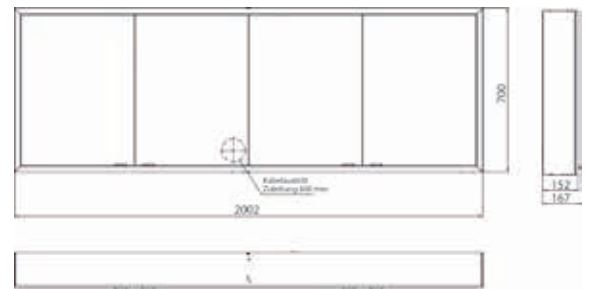

emco prime Facelift

PG

Lichtspiegelschrank prime Facelift, 2.000 mm, 4 Türen, **Aufputzmodell**, IP20
Seitenwand verspiegelt, mit verspiegelter- oder weißer Glasrückwand, 4 stufenlos einstellbare Ablagen, 4 Türen, 2 Steckdosen, stufenlose Lichtsteuerung (an/aus, Helligkeit und Lichtfarbe) über drei in die Glasrückwand integrierte Touchsensoren, Höhe: 700 mm, LED-Beleuchtung

Illuminated mirror cabinet prime Facelift, 2.000 mm, 4 doors, **wall-mounted version**, IP 20 with mirrored or white glass back panel, mirrored side panels, 4 continuously adjustable crystal glass shelves, 4 doors, 2 sockets, continuous light control (on/off, brightness and light color) via three touch sensors which are integrated into the glass rear wall, height: 700 mm, LED-lights

aluminium/spiegel aluminium/mirror	9497 062 89	3.560,00 €	2
aluminium/weiss aluminium/white	9497 063 89	3.560,00 €	2
aluminium/schwarz aluminium/black	9497 135 89	4.094,00 €	2

Lichtspiegelschrank prime Facelift, 2.000 mm, 4 Türen, **Unterputzmodell**, IP20 mit verspiegelter- oder weißer Glasrückwand, 4 stufenlos einstellbare Ablagen, 4 Türen, 2 Steckdosen, stufenlose Lichtsteuerung (an/aus, Helligkeit und Lichtfarbe) über drei in die Glasrückwand integrierte Touchsensoren, Höhe: 730 mm, LED-Beleuchtung
Unterputz-Lichtspiegelschrank, immer mit Einbaurahmen bestellen

Illuminated mirror cabinet prime Facelift, 2.000 mm, 4 doors, **built-in version**, IP 20 with mirrored or white glass back panel, 4 continuously adjustable crystal glass shelves, 4 doors, 2 sockets, continuous light control (on/off, brightness and light color) via three touch sensors which are integrated into the glass rear wall, height: 730 mm, LED-lights
Built-in illuminated mirror cabinet, please order with built-in frame.

aluminium/spiegel aluminium/mirror	9497 062 99	3.530,00 €	2
aluminium/weiss aluminium/white	9497 063 99	3.530,00 €	2
aluminium/schwarz aluminium/black	9497 135 99	4.059,50 €	2
Einbaurahmen Built-in frame	9497 000 33	375,00 €	2