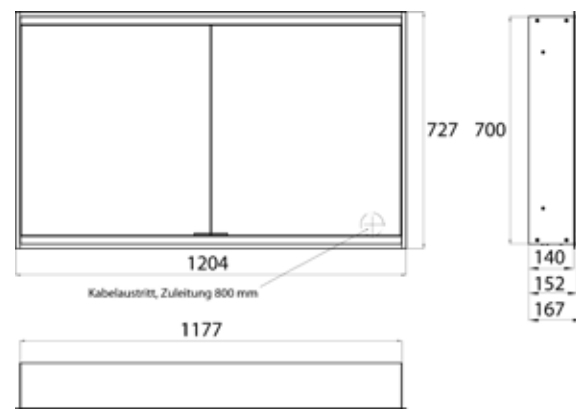

emco prime 2 Facelift

PG

Lichtspiegelschrank prime 2 Facelift, 1.200 mm, 2 Türen, **Aufputzmodell**, IP20
Seitenwand verspiegelt, mit verspiegelter- oder weißer Glasrückwand, 2 stufenlos einstellbare Ablagen, 2 Türen, 2 Steckdosen, stufenlose Lichtsteuerung (an/aus, Helligkeit und Lichtfarbe) über drei in die Glasrückwand integrierte Touchsensoren, Höhe: 700 mm, LED-Beleuchtung

Illuminated mirror cabinet prime 2 Facelift, 1.200 mm, 2 doors, **wall-mounted version**, IP 20
with mirrored or white glass back panel, mirrored side panels, 2 continuously adjustable crystal glass shelves, 2 doors, 2 sockets, continuous light control (on/off, brightness and light color) via three touch sensors which are integrated into the glass rear wall, height: 700 mm, LED-lights

aluminium/spiegel	9497 062 46	2.478,40 €	2
aluminium/mirror			
aluminium/weiss	9497 063 46	2.478,40 €	2
aluminium/white			
aluminium/schwarz	9497 135 46	2.850,20 €	2
aluminium/black			

Lichtspiegelschrank prime 2 Facelift, 1.200 mm, 2 Türen, **Unterputzmodell**, IP20
mit verspiegelter- oder weißer Glasrückwand, 2 stufenlos einstellbare Ablagen, 2 Türen, 2 Steckdosen, stufenlose Lichtsteuerung (an/aus, Helligkeit und Lichtfarbe) über drei in die Glasrückwand integrierte Touchsensoren, Höhe: 730 mm, LED-Beleuchtung

Unterputz-Lichtspiegelschrank, immer mit Einbaurahmen bestellen