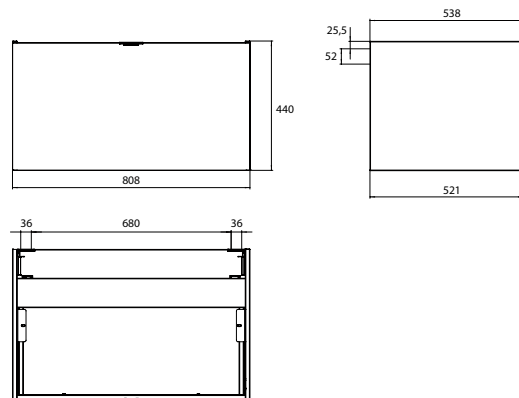

emco waschtische evo 800 mm

emco vanity units evo 800 mm

PG

Waschtisch (Mineralguss), 800 mm
passend zu Waschtischunterschrank
9583 274 22 und 9583 275 22
Ohne Überlauf. Geberit Clou-geeignet:
nur in Verbindung mit 1-Loch Waschtischarmatur mit Zugstange, Geberit Clou (261.535.00.1) und Raumsparsyphon (z.B. Viega 704292).
Wash basin (mineral composite), 800 mm
matches to Vanity units 9583 274 22 and 9583 275 22
No overflow. Suitable for use with the Geberit Clou system but only in conjunction with one-hole washstand fitting with lever actuation, Geberit Clou system (261.535.00.1) and a space-saving odour trap (e.g. Viega 704292).

ohne Hahnloch without tap hole	9577 114 80	719,50 €	2
mit 1 Hahnloch with 1 tap hole	9577 114 81	719,50 €	2
mit 2 Hahnlöchern with 2 tap holes	9577 114 82	719,50 €	2
mit 3 Hahnlöchern with 3 tap holes	9577 114 83	719,50 €	2

Waschtisch-Unterschrank, 800 mm.
Korpus aus Lackfronten, Hochglanz,
passend zu den Waschtischen 9577
114 80/81/82/83. Auszug mit Glasfront
(ESG) und Griff in chrom.
Ordnungssystem optional erhältlich.
Vanity unit, 800 mm. Body in lacquer
fronts, high gloss, matching washbasins
9577 114 80/81/82/83. Pull-out with
glass front (ESG) and handle in chrome.
Drawer insert available separately.

optiwhite	9583 274 22	1.126,20 €	2
optiwhite			
schwarz	9583 275 22	1.126,20 €	2
black