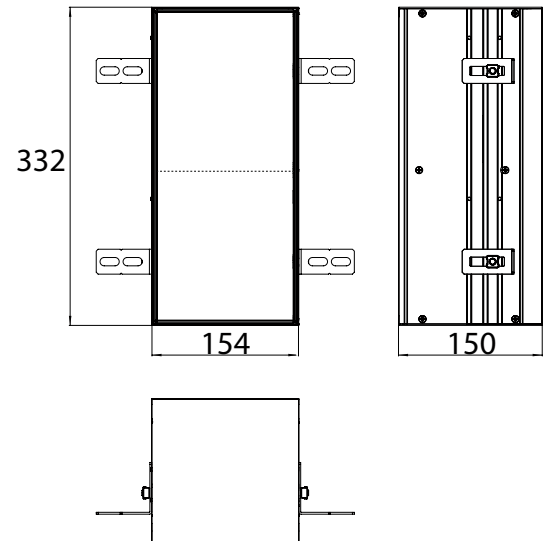

emco asis plus

PG

	WC-Modul - Unterputzmodell, Tür befliesbar (Fliese + Kleber, max.: 12 mm) mit zwei Fächern für WC-Papier, Reserverolle oder Feuchtpapierbox. Türanschlag links. Kein Einbaurahmen erforderlich. Module for WC build-in model, door tileable (tiles + adhesive, max.: 12mm) with two boxes for WC-paper, spare paper or moist-tissue box, left-hinged door No additional build-in frame required	aluminium aluminium	9756 110 02	606,80 € 2
	WC-Modul - Unterputzmodell, Tür befliesbar (Fliese + Kleber, max.: 12 mm) mit zwei Fächern für WC-Papier, Reserverolle oder Feuchtpapierbox. Türanschlag rechts. Kein Einbaurahmen erforderlich. Module for WC build-in model, door tileable (tiles + adhesive, max.: 12mm) with two boxes for WC-paper, spare paper or moist-tissue box, right-hinged door No additional build-in frame required	aluminium aluminium	9756 110 03	606,80 € 2