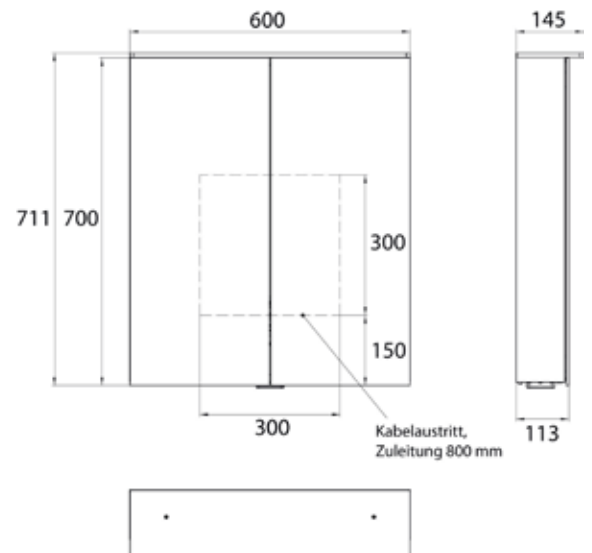

emco flat 2 Design

PG

Lichtspiegelschrank Flat 2 Design (LED), 600 mm, IP 20, 15 W, 2.700-6.500 K
Aufputzmodell, 4 stufenlos einstellbare Ablagen, 1 Tür, 2 Steckdosen, Höhe: 711 mm, mit Lichtsegel (Waschtischbeleuchtung, Oberlicht separat abschaltbar)
Illuminated mirror cabinet Flat 2 Design (LED), 600 mm, IP 20, 15 W, 2.700-6.500 K
wall-mounted model, 4 continuously adjustable shelves, 1 door, 2 sockets, height: 711 mm, with light sail (washbasin lighting, light sail can be switched off separately)

aluminium 9797 064 01 1.224,60 € 2
aluminium

Lichtspiegelschrank Flat 2 Design (LED), 600 mm, IP 20, 15 W, 2.700-6.500 K
Aufputzmodell, 4 stufenlos einstellbare Ablagen, 2 Türen, 2 Steckdosen, Höhe: 711 mm, mit Lichtsegel (Waschtischbeleuchtung, Oberlicht separat abschaltbar)
Illuminated mirror cabinet Flat 2 Design (LED), 600 mm, IP 20, 15 W, 2.700-6.500 K
wall-mounted model, 4 continuously adjustable shelves, 2 doors, 2 sockets, height: 711 mm, with light sail (washbasin lighting, light sail can be switched off separately)

aluminium 9797 064 02 1.281,80 € 2
aluminium

flat 2