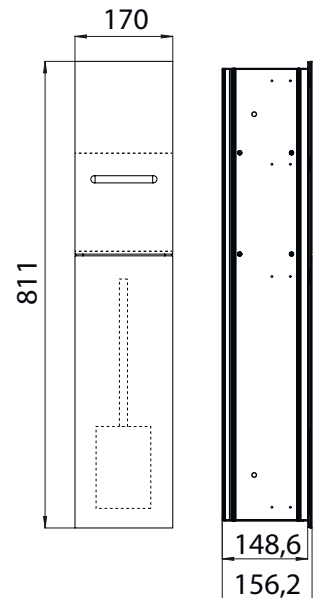

WC-Modul - Unterputzmodell
Reserverollen- / Feuchtpapierbox,
Papierhalter, Toilettenbürstengarnitur,
Türanschlag rechts
Unterputzmodule bitte immer mit
Einbaurahmen bestellen

Module for WC - build in model
Boxes for spare paper holder, WC-paper,
toilet brush set, door hinge right
Please order built-in modules with an
installation frame

optiwhite	9754 274 50	1.066,80 €	2
optiwhite			
schwarz	9754 275 50	1.066,80 €	2
black			
Einbaurahmen	9750 000 51	145,50 €	2
Built-in frame