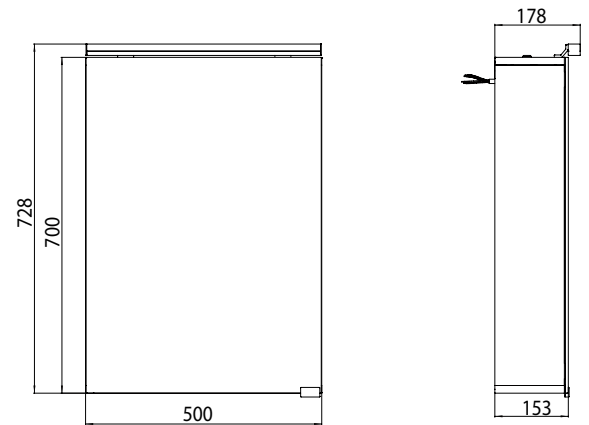

Lichtspiegelschrank pure (LED), 600 mm, IP 44, 7 W, 4.000 K
Aufputzmodell, 2 stufenlos einstellbare Ablagen, 1 Tür, 1 Steckdose, 1 Lichtschalter, Höhe: 728 mm, LED-Leuchte
Illuminated mirror cabinet pure (LED), 600 mm, IP 44, 7 W, 4.000 K wall-mounted model, 2 continuously adjustable shelves, 1 door, 1 socket, 1 switch, height: 728 mm, LED-Light

ohne Waschtischbeleuchtung
without washbasin illumination
mit Waschtischbeleuchtung
with washbasin illumination

9797 050 85	1.057,70 €	2
9797 052 85	1.211,00 €	2