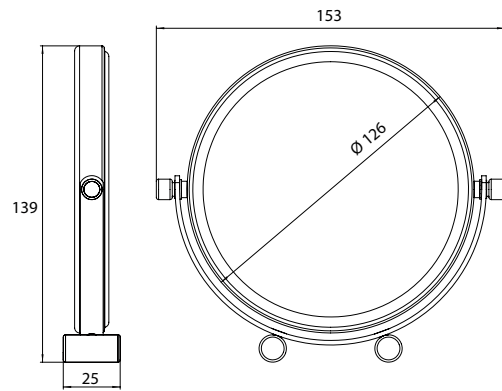

emco kosmetikspiegel pure

emco cosmetic mirror pure

PG

	<p>Reisespiegel, 5-fach, rund, Ø 126 mm travel mirror, 5-times, round, Ø 126 mm</p>	<p>5-fach, chrom 5-times, chrome</p>	<p>1094 001 26</p>	<p>50,70 € 2</p>
	<p>Handspiegel, 5-fach, rund, Ø 126 mm hand mirror, 5-times, round, Ø 126 mm</p>	<p>5-fach, chrom 5-times, chrome</p>	<p>1094 001 32</p>	<p>63,40 € 2</p>