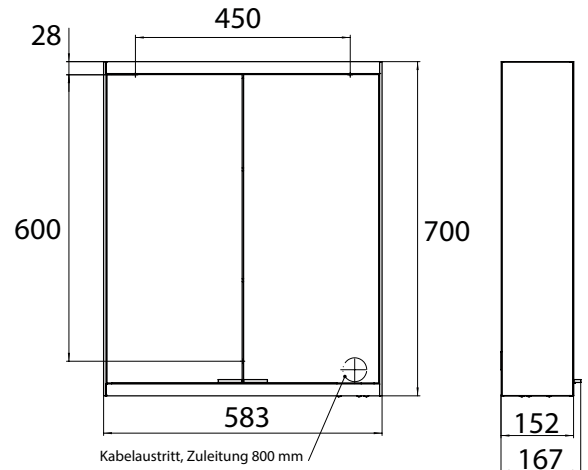

Lichtspiegelschrank prime 2, 600 mm, 2 Türen, **Aufputzmodell**, IP 20 mit Lichtpaket, Seitenwand verspiegelt, mit verspiegelter- oder weißer Glasrückwand, 2 stufenlos einstellbare Ablagen, 2 Türen, 1 Steckdose und 2 Lichttaster (Helligkeit und Lichtfarbe - kalt/warm - stufenlos dimmbar), Höhe: 700 mm, LED-Beleuchtung

Illuminated mirror cabinet prime 2, 600 mm, 2 doors, **wall-mounted version**, IP 20

with light-package, with mirrored or white glass back panel, mirrored side panels, 2 continuously adjustable crystal glass shelves, 2 doors, 1 socket and 2 switches (brightness and luminous colour cold/warm continuously dimmable), height: 700 mm, LED-lights, IP 20

aluminium/spiegel	9497 060 23	1.934,70 €	2
aluminium/mirror			
aluminium/weiss	9497 061 23	1.934,70 €	2
aluminium/white