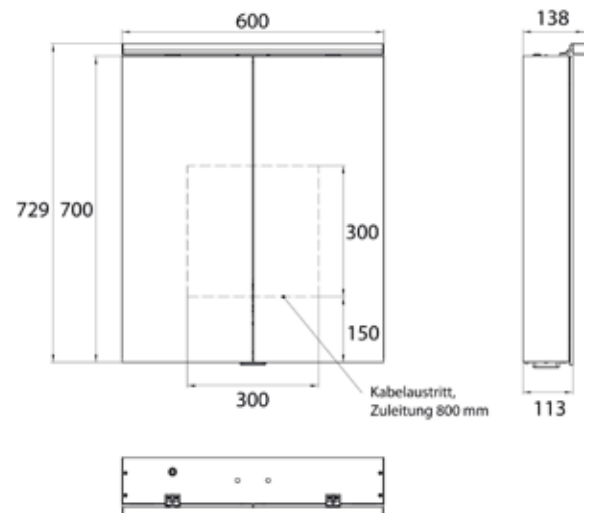

emco flat 2 Classic

PG

Lichtspiegelschrank Flat 2 Classic (LED), 600 mm, IP 20, 14 W, 2.700-6.500 K
Aufputzmodell, 4 stufenlos einstellbare Ablagen, 1 Tür, 2 Steckdosen, Höhe: 729 mm, mit LED-Aufsatzleuchte (Waschtischbeleuchtung, Oberlicht separat abschaltbar)

Illuminated mirror cabinet Flat 2 Classic (LED), 600 mm, IP 20, 14 W, 2.700-6.500 K

Surface-mounted model, 4 continuously adjustable shelves, 1 door, 2 sockets, height: 729 mm, with LED top light (washbasin light, top light can be switched off separately)

aluminium
aluminium

9797 065 01

964,70 € 2

Lichtspiegelschrank Flat 2 Classic (LED), 600 mm, IP 20, 14 W, 2.700-6.500 K
Aufputzmodell, 4 stufenlos einstellbare Ablagen, 2 Türen, 2 Steckdosen, Höhe: 729 mm, mit LED-Aufsatzleuchte (Waschtischbeleuchtung, Oberlicht separat abschaltbar)

Illuminated mirror cabinet Flat 2 Classic (LED), 600 mm, IP 20, 14 W, 2.700-6.500 K

Surface-mounted model, 4 continuously adjustable shelves, 2 doors, 2 sockets, height: 729 mm, with LED top light (washbasin light, top light can be switched off separately)

aluminium
aluminium

9797 065 02

1.021,90 € 2

flat 2