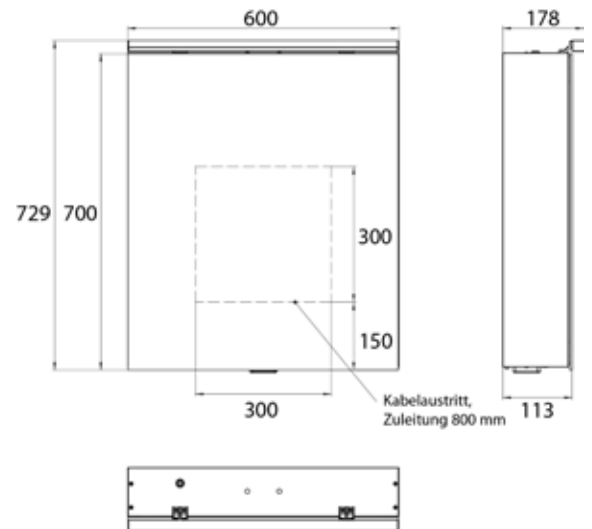

Lichtspiegelschrank Flat 2 Classic (LED), 600 mm, IP 20, 14 W, 2.700-6.500 K
Aufputzmodell, 4 stufenlos einstellbare Ablagen, 2 Türen, 2 Steckdosen, Höhe: 729 mm, mit LED-Aufsatzleuchte (Waschtischbeleuchtung, Oberlicht separat abschaltbar)

Illuminated mirror cabinet Flat 2 Classic (LED), 600 mm, IP 20, 14 W, 2.700-6.500 K

Surface-mounted model, 4 continuously adjustable shelves, 2 doors, 2 sockets, height: 729 mm, with LED top light (washbasin light, top light can be switched off separately)

aluminium
aluminium

9797 065 02

1.021,90 € 2