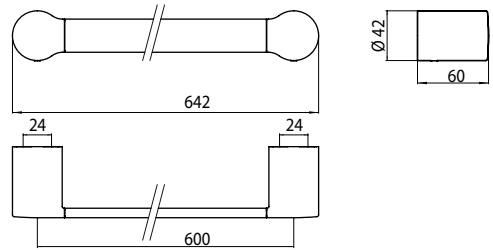

Badetuchhalter 600 mm Bath towel holder 600 mm	chrom chrome	8460 001 60	149,70 € 1
	Badetuchhalter 800 mm Bath towel holder 800 mm	chrom chrome	8460 001 80	162,40 € 1
	Wannengriff 300 mm Bath grip 300 mm	chrom chrome	8470 001 30	117,60 € 1
	Doppelhaken Double hook	chrom chrome	8478 001 00	60,50 € 1