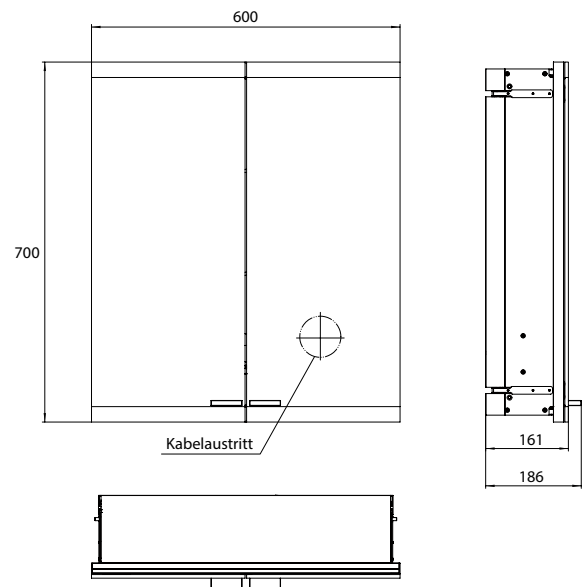

Lichtspiegelschrank evo, 600 mm, 2 Türen, **Unterputzmodell**, IP 20
Mit emco light system: Bedienung der Funktionen Ein/Aus, Lichtstärke, Lichtfarbe (2.700 bis 6.500 K) und Szenenauswahl (Cosmetic, Energizing, Relaxing) über App, Controller oder direkt am Touch-Bedienfeld. Vernetzung verschiedener Lichtquellen über Bluetooth. Detailinformationen zum emco light system unter www.emco-bath.com.
Ohne emco light system: stufenlose Lichtsteuerung An/Aus, Helligkeit und Lichtfarbe (2.700 bis 6.500 K) über drei integrierte Touchbedienfelder, Waagerechte LED-Beleuchtung, verspiegelte Rückwand, 2 stufenlos einstellbare Glasablagen, 2 Steckdosen, Höhe: 700 mm
Unterputz-Lichtspiegelschrank, immer mit Einbaurahmen bestellen

Illuminated mirror cabinet evo, 600 mm, 2 doors, **built-in version**, IP 20
with emco light system: operation of the functions On/Off, luminous intensity, light color (2.700 to 6.500 K) and scene (Cosmetic, Energizing, Relaxing) via App, Controller or directly at the touch-control panel. Connection of different light sources via Bluetooth. For detailed information about emco light system please check www.emco-bath.com.
Without emco light system: continuous light control on/off, brightness and light color (2.700 bis 6.500 K) via three integrated touch control panels. Horizontal LED-lights with mirrored back panel, 2 continuously adjustable crystal glass shelves, 2 sockets, height: 700 mm
Built-in illuminated mirror cabinet, please order with built-in frame.