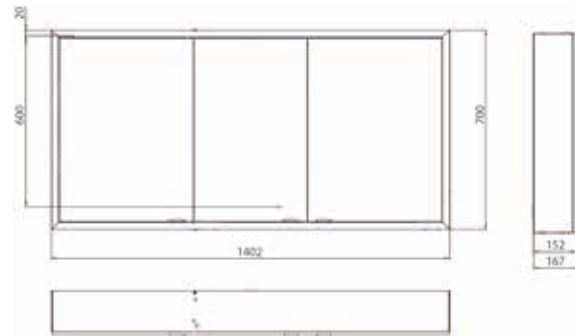

emco prime Facelift

PG

Lichtspiegelschrank prime Facelift, 1.400 mm, 3 Türen, Aufputzmodell, IP20
Seitenwand verspiegelt, mit verspiegelter- oder weißer Glasrückwand, 4 stufenlos einstellbare Ablagen, 3 Türen, 2 Steckdosen, stufenlose Lichtsteuerung (an/aus, Helligkeit und Lichtfarbe) über drei in die Glasrückwand integrierte Touchsensoren, Höhe: 700 mm, LED-Beleuchtung

Illuminated mirror cabinet prime Facelift, 1.400 mm, 3 doors, **wall-mounted version**, IP 20 with mirrored or white glass back panel, mirrored side panels, 4 continuously adjustable crystal glass shelves, 3 doors, 2 sockets, continuous light control (on/off, brightness and light color) via three touch sensors which are integrated into the glass rear wall, height: 700 mm, LED-lights

aluminium/spiegel	9497 062 87	3.075,50 €	2
aluminium/mirror			
aluminium/weiss	9497 063 87	3.075,50 €	2
aluminium/white			
aluminium/schwarz	9497 135 87	3.536,80 €	2
aluminium/black			

Lichtspiegelschrank prime Facelift, 1.400 mm, 3 Türen, **Unterputzmodell**, IP20, mit verspiegelter- oder weißer Glasrückwand, 4 stufenlos einstellbare Ablagen, 3 Türen, 2 Steckdosen, stufenlose Lichtsteuerung (an/aus, Helligkeit und Lichtfarbe) über drei in die Glasrückwand integrierte Touchsensoren, Höhe: 730 mm, LED-Beleuchtung
Unterputz-Lichtspiegelschrank, immer mit Einbaurahmen bestellen

Illuminated mirror cabinet prime Facelift, 1.400 mm, 3 doors, **built-in version**, IP 20 with mirrored or white glass back panel, 4 continuously adjustable crystal glass shelves, 3 doors, 2 sockets, continuous light control (on/off, brightness and light color) via three touch sensors which are integrated into the glass rear wall, height: 730 mm, LED-lights
Built-in illuminated mirror cabinet, please order with built-in frame.

aluminium/spiegel	9497 062 97	3.040,10 €	2
aluminium/mirror			
aluminium/weiss	9497 063 97	3.040,10 €	2
aluminium/white			
aluminium/schwarz	9497 135 97	3.496,10 €	2
aluminium/black			
Einbaurahmen	9497 000 30	309,00 €	2
Built-in frame