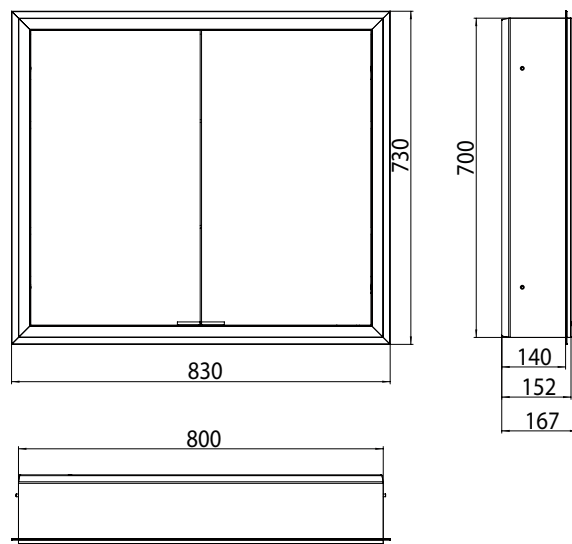

Lichtspiegelschrank prime, 800 mm, 2 Türen, **Unterputzmodell**, IP 20
mit verspiegelter- oder weißer Glasrückwand, 2 stufenlos einstellbare Ablagen, 2 Türen, 1 Steckdose und 1 Lichtschalter, Höhe: 730 mm, LED-Beleuchtung rundum (ca. 4.000 K)
Unterputz-Lichtspiegelschrank, immer mit Einbaurahmen bestellen
Illuminated mirror cabinet prime, 800 mm, 2 doors, **built-in version**, IP 20
with mirrored or white glass back panel, 2 continuously adjustable crystal glass shelves, 2 doors, 1 socket and 1 switch, height: 730 mm, surrounding LED-lights (ca. 4.000 K), IP 20
Built-in illuminated mirror cabinet, please order with built-in frame.

aluminium/spiegel	9497 050 72	1.889,50 €	2
aluminium/mirror			
aluminium/weiss	9497 051 72	1.889,50 €	2
aluminium/white			
Einbaurahmen	9497 000 11	251,40 €	2
Built-in frame