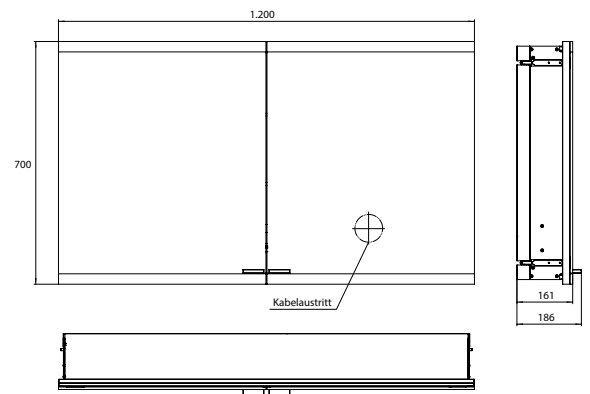

Lichtspiegelschrank evo, 1.200 mm, 2 Türen, **Unterputzmodell**, IP 20
Mit emco light system: Bedienung der Funktionen Ein/Aus, Lichtstärke, Lichtfarbe (2.700 bis 6.500 K) und Szenenauswahl (Cosmetic, Energizing, Relaxing) über App, Controller oder direkt am Touch-Bedienfeld. Vernetzung verschiedener Lichtquellen über Bluetooth. Detailinformationen zum emco light system unter www.emco-bath.com. Ohne emco light system: stufenlose Lichtsteuerung An/Aus, Helligkeit und Lichtfarbe (2.700 bis 6.500 K) über drei integrierte Touchbedienfelder, Waagerechte LED-Beleuchtung, verspiegelte Rückwand, 2 stufenlos einstellbare Glasablagen, 2 Steckdosen, Höhe: 700 mm
Unterputz-Lichtspiegelschrank, immer mit Einbaurahmen bestellen
Illuminated mirror cabinet evo,
1.200 mm, 2 doors, **built-in version**, IP 20
with emco light system: operation of the functions On/Off, luminous intensity, light color (2.700 to 6.500 K) and scene (Cosmetic, Energizing, Relaxing) via App, Controller or directly at the touch-control panel. Connection of different light sources via Bluetooth. For detailed information about emco light system please check www.emco-bath.com. Without emco light system: continuous light control on/off, brightness and light color (2.700 bis 6.500 K) via three integrated touch control panels. Horizontal LED-lights with mirrored back panel, 2 continuously adjustable crystal glass shelves, 2 sockets, height: 700 mm
Built-in illuminated mirror cabinet, please order with built-in frame.