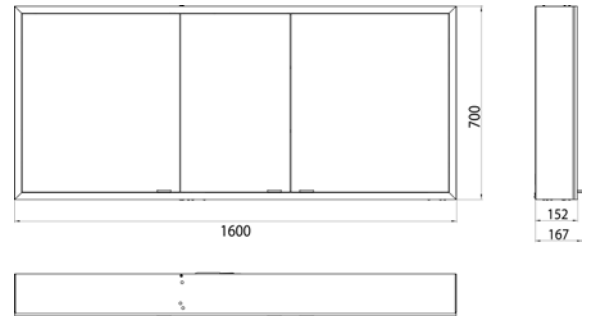

emco prime

mit Lichtpaket · with light-package

PG

Lichtspiegelschrank prime, 1.600 mm, 3 Türen, **Aufputzmodell**, IP 20 mit Lichtpaket, Seitenwand verspiegelt, mit verspiegelter- oder weißer Glasrückwand, 4 stufenlos einstellbare Ablagen, 3 Türen, 2 Steckdosen und 2 Lichttaster (Helligkeit und Lichtfarbe - kalt/warm - stufenlos dimmbar), Höhe: 700 mm, LED-Beleuchtung

Illuminated mirror cabinet prime, 1.600 mm, 3 doors, **wall-mounted version**, IP 20

with light-package, with mirrored or white glass back panel, mirrored side panels, 4 continuously adjustable crystal glass shelves, 3 doors, 2 sockets and 2 switches (brightness and luminous colour cold/warm continuously dimmable), height: 700 mm, LED-lights, IP 20

aluminium/spiegel	9497 060 86	3.322,50 €	2
aluminium/mirror			
aluminium/weiss	9497 061 86	3.322,50 €	2
aluminium/white			
schwarz/spiegel	9497 133 86	3.816,30 €	2
black/mirror			

Lichtspiegelschrank prime, 1.600 mm, 3 Türen, **Unterputzmodell**, IP 20 mit Lichtpaket, mit verspiegelter- oder weißer Glasrückwand, 4 stufenlos einstellbare Ablagen, 3 Türen, 2 Steckdosen und 2 Lichttaster (Helligkeit und Lichtfarbe - kalt/warm - stufenlos dimmbar), Höhe: 730 mm, LED-Beleuchtung

Illuminated mirror cabinet prime, 1.600 mm, 3 doors, **built-in version**, IP 20

with light-package, with mirrored or white glass back panel, 4 continuously adjustable crystal glass shelves, 3 doors, 2 sockets and 2 switches (brightness and luminous colour cold/warm continuously dimmable), height: 730 mm, LED-lights, IP 20

aluminium/spiegel	9497 060 96	3.322,50 €	2
aluminium/mirror			
aluminium/weiss	9497 061 96	3.322,50 €	2
aluminium/white			
schwarz/spiegel	9497 133 96	3.816,30 €	2
black/mirror			
Einbaurahmen	9497 000 29	315,20 €	2
Built-in frame