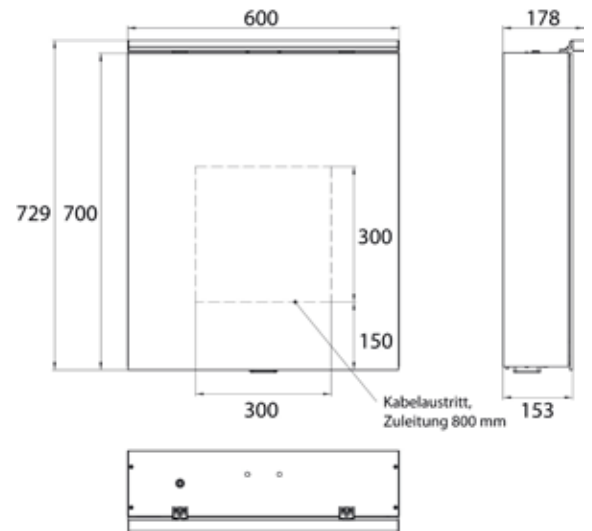

Lichtspiegelschrank Pure 2 Classic (LED), 600 mm, IP 20, 14 W, 2.700-6.500 K
Aufputzmodell, 4 stufenlos einstellbare Ablagen, 2 Türen, 2 Steckdosen, Höhe: 729 mm, mit LED-Aufsatzleuchte (Waschtischbeleuchtung, Oberlicht separat abschaltbar)

Illuminated mirror cabinet Pure 2 Classic (LED), 600 mm, IP 20, 14 W, 2.700-6.500 K

Surface-mounted model, 4 continuously adjustable shelves, 2 doors, 2 sockets, height: 729 mm, with LED top light (washbasin light, top light can be switched off separately)

aluminium
aluminium

9797 055 02

1.115,10 € 2