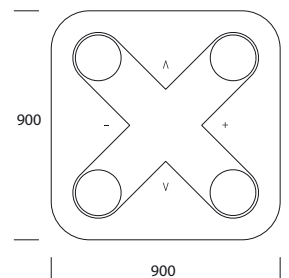

emco prestige 2

PG

Einbaurahmen
für 9897 050 25/76
Built-in frame
for 9897 050 25/76

Einbaurahmen
Built-in frame

9897 000 22

306,90 € 2

Einbaurahmen
für 9897 050 19/78
Built-in frame
for 9897 050 19/78

Einbaurahmen
Built-in frame

9897 000 09

311,50 € 2

Einbaurahmen
für 9897 050 27/80
Built-in frame
for 9897 050 27/80

Einbaurahmen
Built-in frame

9897 000 23

359,20 € 2

Controller für emco light system:
Bedienung der Funktionen Ein/Aus,
Lichtstärke, Lichtfarbe und Szenenaus-
wahl - abnehmbar, mit magnetischer
Wandhalterung.

Controller for emco light system: Opera-
tion of the functions: On/Off, luminous
intensity, light color and scene- selec-
tion - removeable, with magnetic wall
bracket

weiss

9397 139 00

473,50 € 2

white

schwarz

9397 133 00

473,50 € 2

black