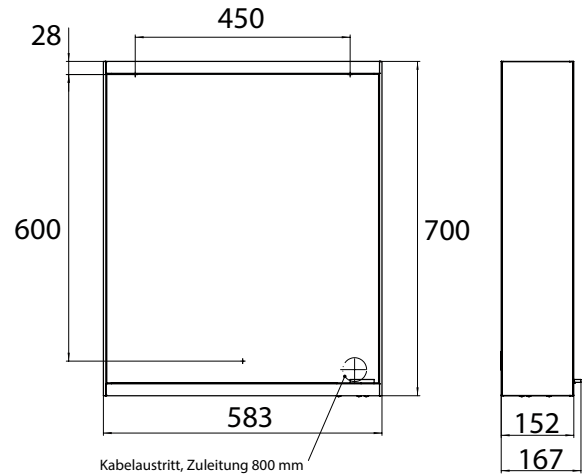

Lichtspiegelschrank prime 2, 600 mm, 1 Tür, **Aufputzmodell**, IP 20 mit Lichtpaket, Seitenwand verspiegelt, mit verspiegelter- oder weißer Glasrückwand, 2 stufenlos einstellbare Ablagen, 1 Tür (Türanschlag links), 1 Steckdose und 2 Lichttaster (Helligkeit und Lichtfarbe - kalt/warm - stufenlos dimmbar), Höhe: 700 mm, LED-Beleuchtung

Illuminated mirror cabinet prime 2, 600 mm, 1 door, **wall-mounted version**, IP 20 with light-package, with mirrored or white glass back panel, mirrored side panels, 2 continuously adjustable crystal glass shelves, 1 door (door hinge left), 1 socket and 2 switches (brightness and luminous colour cold/warm continuously dimmable), height: 700 mm, LED-lights, IP 20

aluminium/spiegel	9497 060 21	1.760,00 €	2
aluminium/mirror			
aluminium/weiss	9497 061 21	1.760,00 €	2
aluminium/white