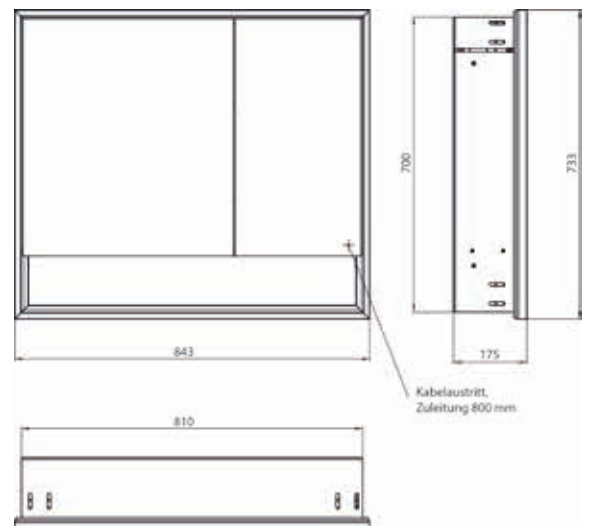

emco loft mit Unterfach

emco loft with lower compartment

PG

Lichtspiegelschrank loft mit Unterfach, 800 mm, 2 Türen, **Unterputzmodell**, IP 20.
Umlaufende LED-Beleuchtung, verspiegelte Rückwand, 2 stufenlos einstellbare Ablagen, 2 Türen (breite Tür links), 1 Steckdose, Lichtsteuerung über 3 kapazitive von außen bedienbare Touch-Bedienfelder (An/Aus, Helligkeit und Lichtfarbe - kalt/warm - stufenlos einstellbar), Kabeldurchlass nach außen bei geschlossenen Spiegeltüren. Offenes Unterfach (Höhe: 122 mm) über die komplette Breite mit verspiegelter Rückwand. Höhe: 733 mm
Unterputz-Lichtspiegelschrank, immer mit Einbaurahmen bestellen
Illuminated mirror cabinet loft with an accessible compartment, 800 mm, 2 doors, **built-in version**, IP 20.
Surrounding LED lights, mirrored back panel, 2 continuously adjustable shelves, 2 doors (wide door on the left), 1 socket, light control via 3 capacitive touch control panels which can be operated from the outside (on/off, brightness and light colour - cold/warm - continuously adjustable), external cable routing for closed mirror doors. Accessible compartment (height: 122 mm) on the bottom with mirrored rear wall. Height: 733 mm.
Built-in illuminated mirror cabinet, please order with built-in frame.

aluminium/spiegel	9798 052 11	2.306,10 €	2
aluminium/mirror			
Einbaurahmen	9798 000 02	251,40 €	2
Built-in frame