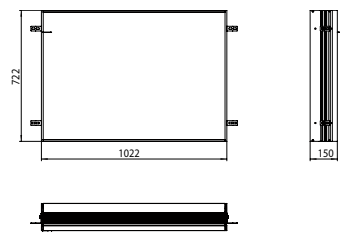

Einbaurahmen
für Lichtspiegelschrank prime, 1.000 mm
Built-in frame
for illuminated mirror cabinet prime,
1.000 mm

Einbaurahmen 9497 000 12 291,40 € 2
Built-in frame