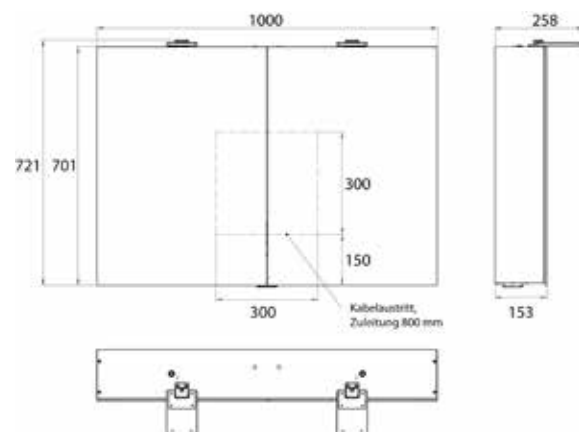

emco pure 2 Style

PG

Lichtspiegelschrank Pure 2 Style (LED), 800 mm, IP 20, 22 W, 2.700-6.500 K
Aufputzmodell, 4 stufenlos einstellbare Ablagen, 2 Türen, 2 Steckdosen, Höhe: 721 mm, zwei LED-Aufsatzleuchten (Waschtischbeleuchtung, Oberlicht separat abschaltbar)

Illuminated mirror cabinet Pure 2 Style (LED), 800 mm, IP 20, 22 W, 2.700-6.500 K

Surface-mounted model, 4 continuously adjustable shelves, 2 doors, 2 sockets, height: 721 mm, two LED top lights (washbasin light, top light can be switched off separately)

aluminium
aluminium

9797 053 03

1.384,60 €

2

Lichtspiegelschrank Pure 2 Style (LED), 1000 mm, IP 20, 24 W, 2.700-6.500 K
Aufputzmodell, 4 stufenlos einstellbare Ablagen, 2 Türen, 2 Steckdosen, Höhe: 721 mm, zwei LED-Aufsatzleuchten (Waschtischbeleuchtung, Oberlicht separat abschaltbar)

Illuminated mirror cabinet Pure 2 Style (LED), 1000 mm, IP 20, 24 W, 2.700-6.500 K

Surface-mounted model, 4 continuously adjustable shelves, 2 doors, 2 sockets, height: 721 mm, two LED top lights (washbasin light, top light can be switched off separately)

aluminium
aluminium

9797 053 04

1.527,40 €

2