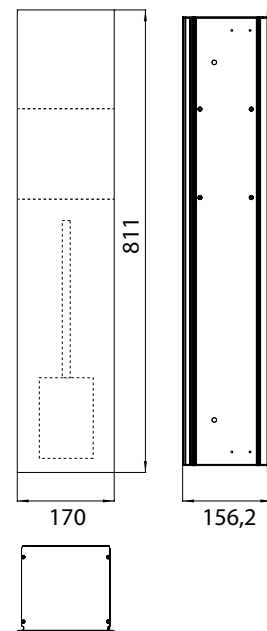

Boxes for spare paper holder, WC-paper, toilet brush set, door hinge right

Please order built-in modules with an installation frame

optiwhite	9754 274 52	1.066,80 €	2
optiwhite			
schwarz	9754 275 52	1.066,80 €	2
black			
Einbaurahmen	9750 000 51	145,50 €	2
Built-in frame			