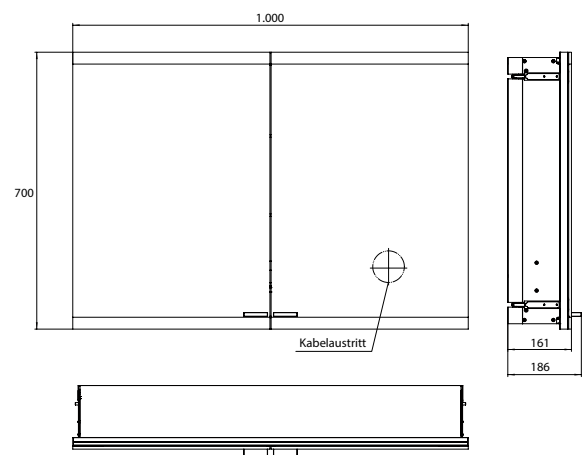

Lichtspiegelschrank evo, 1.000 mm, 2 Türen, **Unterputzmodell**, IP 20
Mit emco light system: Bedienung der Funktionen Ein/Aus, Lichtstärke, Lichtfarbe (2.700 bis 6.500 K) und Szenenauswahl (Cosmetic, Energizing, Relaxing) über App, Controller oder direkt am Touch-Bedienfeld. Vernetzung verschiedener Lichtquellen über Bluetooth. Detailinformationen zum emco light system unter www.emco-bath.com. Ohne emco light system: stufenlose Lichtsteuerung An/Aus, Helligkeit und Lichtfarbe (2.700 bis 6.500 K) über drei integrierte Touchbedienfelder, Waagerechte LED-Beleuchtung, verspiegelte Rückwand, 2 stufenlos einstellbare Glasablagen, 2 Steckdosen, Höhe: 700 mm
Unterputz-Lichtspiegelschrank, immer mit Einbaurahmen bestellen
Illuminated mirror cabinet evo, 1.000 mm, 2 doors, **built-in version**, IP 20 with emco light system: operation of the functions On/Off, luminous intensity, light color (2.700 to 6.500 K) and scene (Cosmetic, Energizing, Relaxing) via App, Controller or directly at the touch-control panel. Connection of different light sources via Bluetooth. For detailed information about emco light system please check www.emco-bath.com. Without emco light system: continuous light control on/off, brightness and light color (2.700 bis 6.500 K) via three integrated touch control panels. Horizontal LED-lights with mirrored back panel, 2 continuously adjustable crystal glass shelves, 2 sockets, height: 700 mm
Built-in illuminated mirror cabinet, please order with built-in frame.