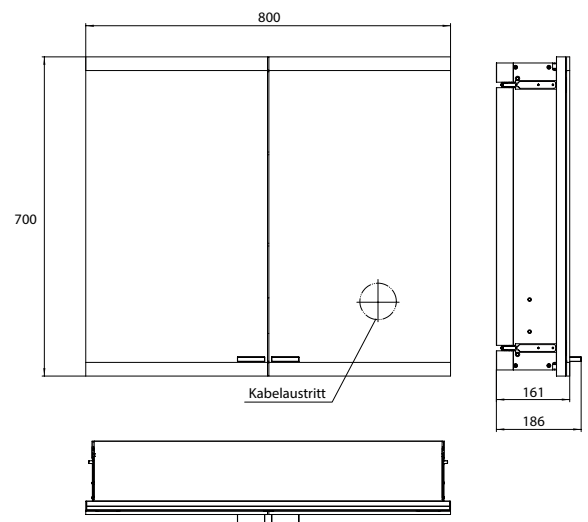

Lichtspiegelschrank evo, 800 mm, 2 Türen, **Unterputzmodell**, IP 20
Mit emco light system: Bedienung der Funktionen Ein/Aus, Lichtstärke, Lichtfarbe (2.700 bis 6.500 K) und Szenenauswahl (Cosmetic, Energizing, Relaxing) über App, Controller oder direkt am Touch-Bedienfeld. Vernetzung verschiedener Lichtquellen über Bluetooth. Detailinformationen zum emco light system unter www.emco-bath.com.
Ohne emco light system: stufenlose Lichtsteuerung An/Aus, Helligkeit und Lichtfarbe (2.700 bis 6.500 K) über drei integrierte Touchbedienfelder, Waagerechte LED-Beleuchtung, verspiegelte Rückwand, 2 stufenlos einstellbare Glasablagen, 2 Steckdosen, Höhe: 700 mm
Unterputz-Lichtspiegelschrank, immer mit Einbaurahmen bestellen
Illuminated mirror cabinet evo, 800 mm, 2 doors, **built-in version**, IP 20
with emco light system: operation of the functions On/Off, luminous intensity, light color (2.700 to 6.500 K) and scene (Cosmetic, Energizing, Relaxing) via App, Controller or directly at the touch-control panel. Connection of different light sources via Bluetooth. For detailed information about emco light system please check www.emco-bath.com.
Without emco light system: continuous light control on/off, brightness and light color (2.700 bis 6.500 K) via three integrated touch control panels. Horizontal LED-lights with mirrored back panel, 2 continuously adjustable crystal glass shelves, 2 sockets, height: 700 mm
Built-in illuminated mirror cabinet, please order with built-in frame.