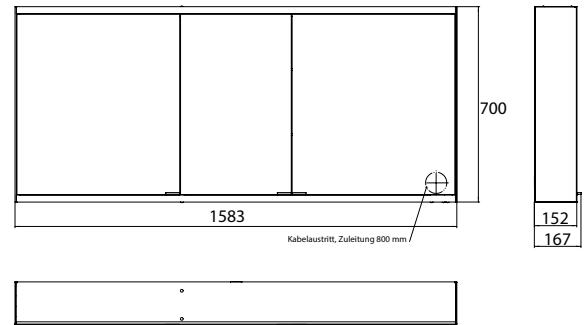

emco prime 2

mit Lichtpaket · with light-package

PG

Lichtspiegelschrank prime 2, 1.600 mm, 3 Türen, **Aufputzmodell**, IP 20 mit Lichtpaket, Seitenwand verspiegelt, mit verspiegelter- oder weißer Glasrückwand, 4 stufenlos einstellbare Ablagen, 3 Türen, 2 Steckdosen und 2 Lichttaster (Helligkeit und Lichtfarbe - kalt/warm - stufenlos dimmbar), Höhe: 700 mm, LED-Beleuchtung

Illuminated mirror cabinet prime 2, 1.600 mm, 3 doors, **wall-mounted version**, IP 20 with light-package, with mirrored or white glass back panel, mirrored side panels, 4 continuously adjustable crystal glass shelves, 3 doors, 2 sockets and 2 switches (brightness and luminous colour cold/warm continuously dimmable), height: 700 mm, LED-lights, IP 20

aluminium/spiegel	9497 060 48	3.175,00 €	2
aluminium/mirror			
aluminium/weiss	9497 061 48	3.175,00 €	2
aluminium/white			

Lichtspiegelschrank prime 2, 1.600 mm, 3 Türen, **Unterputzmodell**, IP 20 mit Lichtpaket, mit verspiegelter- oder weißer Glasrückwand, 4 stufenlos einstellbare Ablagen, 3 Türen, 2 Steckdosen und 2 Lichttaster (Helligkeit und Lichtfarbe - kalt/warm - stufenlos dimmbar), Höhe: 730 mm, LED-Beleuchtung
Unterputz-Lichtspiegelschrank, immer mit Einbaurahmen bestellen

Illuminated mirror cabinet prime 2, 1.600 mm, 3 doors, **built-in version**, IP 20 with light-package, with mirrored or white glass back panel, 4 continuously adjustable crystal glass shelves, 3 doors, 2 sockets and 2 switches (brightness and luminous colour cold/warm continuously dimmable), height: 730 mm, LED-lights, IP 20
Built-in illuminated mirror cabinet, please order with built-in frame.

aluminium/spiegel	9497 060 58	3.161,20 €	2
aluminium/mirror			
aluminium/weiss	9497 061 58	3.161,20 €	2
aluminium/white			
Einbaurahmen	9497 000 15	315,20 €	2
Built-in frame