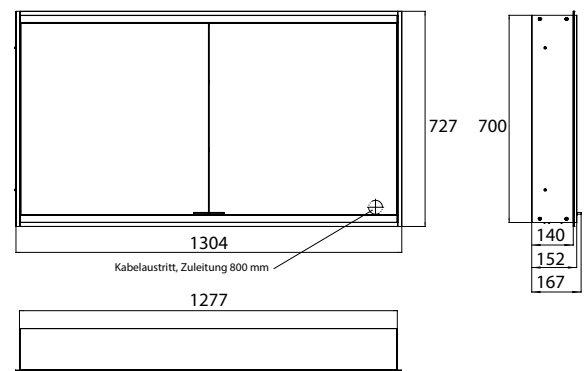

emco prime 2

mit Lichtpaket · with light-package

PG

Lichtspiegelschrank prime 2, 1.300 mm, 2 Türen, **Aufputzmodell**, IP 20 mit Lichtpaket, Seitenwand verspiegelt, mit verspiegelter- oder weißer Glasrückwand, 2 stufenlos einstellbare Ablagen, 2 Türen, 2 Steckdosen und 2 Lichttaster (Helligkeit und Lichtfarbe - kalt/warm - stufenlos dimmbar), Höhe: 700 mm, LED-Beleuchtung

Illuminated mirror cabinet prime 2, 1.300 mm, 2 doors, wall-mounted version, IP 20 with light-package, with mirrored or white glass back panel, mirrored side panels, 2 continuously adjustable crystal glass shelves, 2 doors, 2 sockets and 2 switches (brightness and luminous colour cold/warm continuously dimmable), height: 700 mm, LED-lights, IP 20

aluminium/spiegel	9497 060 47	2.660,80 €	2
aluminium/mirror			
aluminium/weiss	9497 061 47	2.660,80 €	2
aluminium/white			

Lichtspiegelschrank prime 2, 1.300 mm, 2 Türen, **Unterputzmodell**, IP 20 mit Lichtpaket, mit verspiegelter- oder weißer Glasrückwand, 2 stufenlos einstellbare Ablagen, 2 Türen, 2 Steckdosen und 2 Lichttaster (Helligkeit und Lichtfarbe - kalt/warm - stufenlos dimmbar), Höhe: 730 mm, LED-Beleuchtung
Unterputz-Lichtspiegelschrank, immer mit Einbaurahmen bestellen

Illuminated mirror cabinet prime 2, 1.300 mm, 2 doors, **built-in version**, IP 20 with light-package, with mirrored or white glass back panel, 2 continuously adjustable crystal glass shelves, 2 doors, 2 sockets and 2 switches (brightness and luminous colour cold/warm continuously dimmable), height: 730 mm, LED-lights, IP 20
Built-in illuminated mirror cabinet, please order with built-in frame.