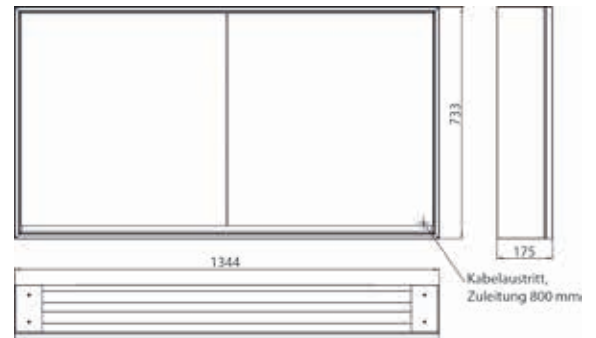

Lichtspiegelschrank loft, 1.300 mm, 2 Türen, **Unterputzmodell**, IP 20.
Umlaufende LED-Beleuchtung, verspiegelte Rückwand, 2 stufenlos einstellbare Ablagen, 2 Türen, 2 Steckdosen, Lichtsteuerung über 3 kapazitive von außen bedienbare Touch-Bedienfelder (An/Aus, Helligkeit und Lichtfarbe - kalt/warm - stufenlos einstellbar), Kabeldurchlass nach außen bei geschlossenen Spiegeltüren.
Höhe: 733 mm

Unterputz-Lichtspiegelschrank, immer mit Einbaurahmen bestellen
Illuminated mirror cabinet loft, 1.300 mm, 2 doors, **built-in version**, IP 20.
Surrounding LED lights, mirrored back panel, 2 continuously adjustable shelves, 2 doors, 2 sockets, light control via 3 capacitive touch control panels which can be operated from the outside (on/off, brightness and light colour - cold/warm - continuously adjustable), external cable routing for closed mirror doors Height: 733 mm.
Built-in illuminated mirror cabinet, please order with built-in frame.

aluminium/spiegel 9798 051 21 3.001,60 € 2
aluminium/mirror
Einbaurahmen 9798 000 05 304,00 € 2
Built-in frame