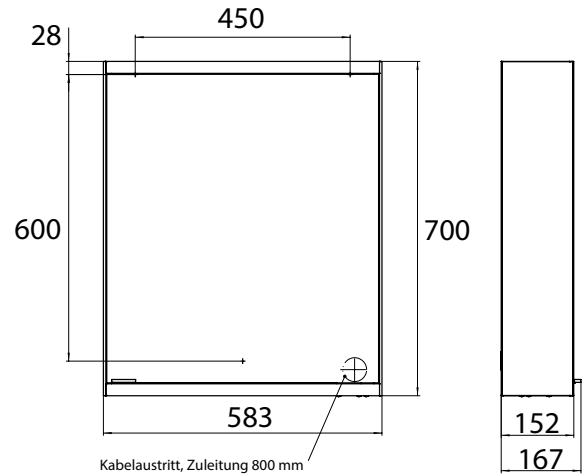

Lichtspiegelschrank prime 2, 600 mm, 1 Tür, **Aufputzmodell**, IP 20 mit Lichtpaket, Seitenwand verspiegelt, mit verspiegelter- oder weißer Glasrückwand, 2 stufenlos einstellbare Ablagen, 1 Tür (Türanschlag rechts), 1 Steckdose und 2 Lichttaster (Helligkeit und Lichtfarbe - kalt/warm - stufenlos dimmbar), Höhe: 700 mm, LED-Beleuchtung

Illuminated mirror cabinet prime 2, 600 mm, 1 door, wall-mounted version, IP 20 with light-package, with mirrored or white glass back panel, mirrored side panels, 2 continuously adjustable crystal glass shelves, 1 door (door hinge right, 1 socket and 2 switches (brightness and luminous colour cold/warm continuously dimmable), height: 700 mm, LED-lights, IP 20

aluminium/spiegel	9497 060 22	1.760,00 €	2
aluminium/mirror			
aluminium/weiss	9497 061 22	1.760,00 €	2
aluminium/white