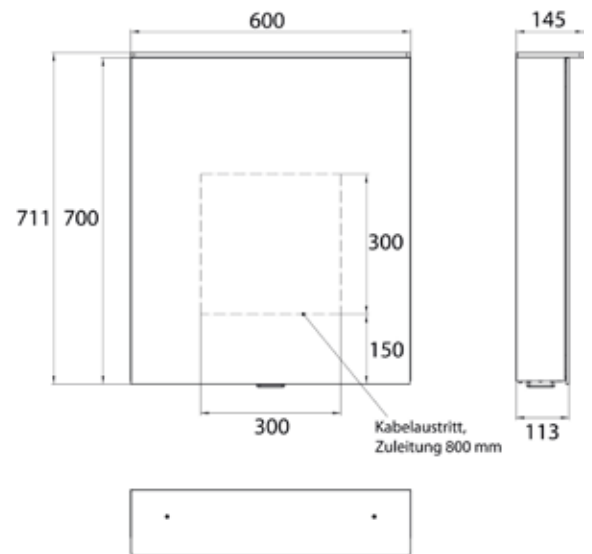

Lichtspiegelschrank Flat 2 Design (LED), 600 mm, IP 20, 15 W, 2.700-6.500 K
Aufputzmodell, 4 stufenlos einstellbare Ablagen, 2 Türen, 2 Steckdosen, Höhe: 711 mm, mit Lichtsegel (Waschtischbeleuchtung, Oberlicht separat abschaltbar)
Illuminated mirror cabinet Flat 2 Design (LED), 600 mm, IP 20, 15 W, 2.700-6.500 K
wall-mounted model, 4 continuously adjustable shelves, 2 doors, 2 sockets, height: 711 mm, with light sail (washbasin lighting, light sail can be switched off separately)

aluminium 9797 064 02 1.281,80 € 2
aluminium