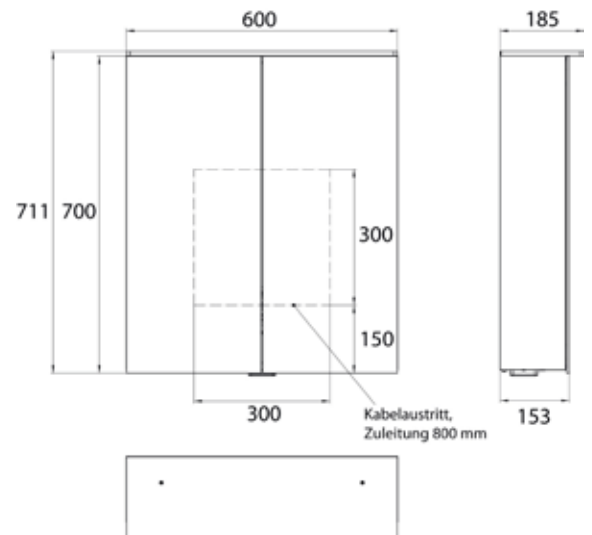

emco pure 2 Design

PG

Lichtspiegelschrank Pure 2 Design (LED), 600 mm, IP 20, 16 W, 2.700-6.500 K
Aufputzmodell, 4 stufenlos einstellbare Ablagen, 1 Tür, 2 Steckdosen, Höhe: 711 mm, mit Lichtsegel
(Waschtischbeleuchtung, Oberlicht separat abschaltbar)

Illuminated mirror cabinet Pure 2 Design (LED), 600 mm, IP 20, 16 W, 2.700-6.500 K
wall-mounted model, 4 continuously adjustable shelves, 1 door, 2 sockets, height: 711 mm, with light sail (washbasin lighting, light sail can be switched off separately)

aluminium
aluminium

9797 054 01

1.317,60 € 2

Lichtspiegelschrank Pure 2 Design (LED), 600 mm, IP 20, 16 W, 2.700-6.500 K
Aufputzmodell, 4 stufenlos einstellbare Ablagen, 2 Türen, 2 Steckdosen, Höhe: 711 mm, mit Lichtsegel
(Waschtischbeleuchtung, Oberlicht separat abschaltbar)

Illuminated mirror cabinet Pure 2 Design (LED), 600 mm, IP 20, 16 W, 2.700-6.500 K
wall-mounted model, 4 continuously adjustable shelves, 2 doors, 2 sockets, height: 711 mm, with light sail (washbasin lighting, light sail can be switched off separately)

aluminium
aluminium

9797 054 02

1.375,00 € 2

pure 2