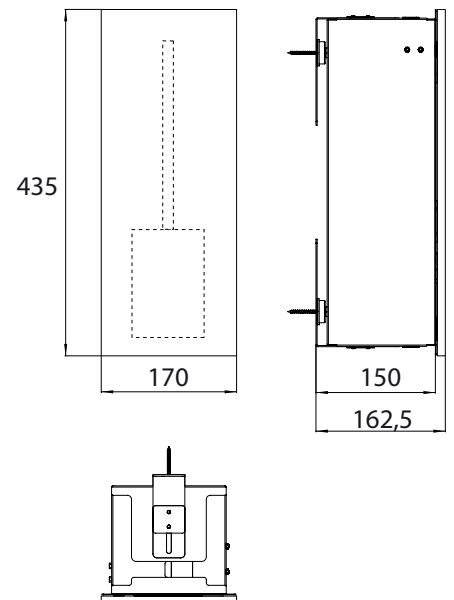

Toilettenbürstengarnitur-Modul - Unterputzmodell
mit integrierter Toilettenbürstengarnitur, Türanschlag rechts.
Kein Einbaurahmen erforderlich.
Module for toilet brush set - built-in-model
with integrated toilet brush set, right hinged door.
No additional build-in frame required

alpin-weiss (matt)	9755 513 05	424,80 €	2
alpin-white (matt)			
schwarz-matt	9755 514 05	424,80 €	2
matt black			
diamantgrau (matt)	9755 515 05	424,80 €	2
diamond grey (matt)