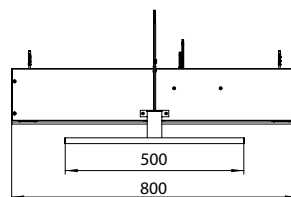

LED-Lichtspiegelschrank mee, 1.000 mm,
IP 44, 4.000 K
Aufputzmodell, 2 einstellbare Ablagen, 2
Türen, 1 Steckdose, 1 Lichtschalter, Höhe:
746 mm, 600 mm LED-Leuchte
Illuminated mirror cabinet mee (LED),
1.000 mm, IP 44, 4.000 K
wall-mounted model, 2 adjustable shel-
ves, 2 doors, 1 socket, 1 switch, height:
746 mm, 600 mm LED-Light

aluminium 9498 050 52 937,80 € 2
aluminium