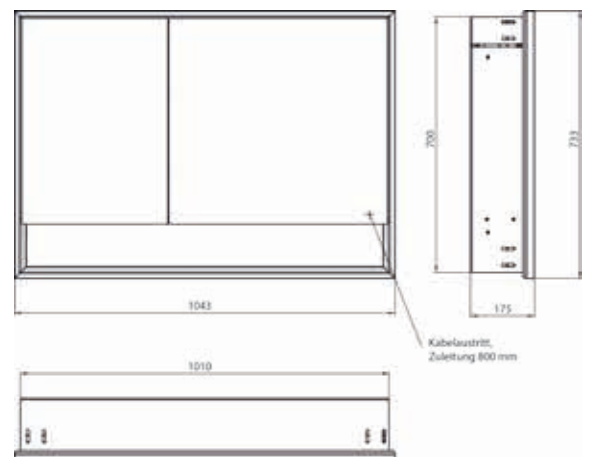

emco loft mit Unterfach

emco loft with lower compartment

PG

Lichtspiegelschrank loft mit Unterfach, 1.000 mm, 2 Türen, **Unterputzmodell**, IP 20.
Umlaufende LED-Beleuchtung, verspiegelte Rückwand, 2 stufenlos einstellbare Ablagen, 2 Türen (breite Tür rechts), 2 Steckdosen, Lichtsteuerung über 3 kapazitive von außen bedienbare Touch-Bedienfelder (An/Aus, Helligkeit und Lichtfarbe - kalt/warm - stufenlos einstellbar), Kabeldurchlass nach außen bei geschlossenen Spiegeltüren. Offenes Unterfach (Höhe: 122 mm) über die komplette Breite mit verspiegelter Rückwand. Höhe: 733 mm
Unterputz-Lichtspiegelschrank, immer mit Einbaurahmen bestellen
Illuminated mirror cabinet loft with an accessible compartment, 1.000 mm, 2 doors, **built-in version**, IP 20.
Surrounding LED lights, mirrored back panel, 2 continuously adjustable shelves, 2 doors (wide door on the right), 2 sockets, light control via 3 capacitive touch control panels which can be operated from the outside (on/off, brightness and light colour - cold/warm - continuously adjustable), external cable routing for closed mirror doors. Accessible compartment (height: 122 mm) on the bottom with mirrored rear wall. Height: 733 mm.
Built-in illuminated mirror cabinet, please order with built-in frame.

aluminium/spiegel	9798 052 15	2.481,90 €	2
aluminium/mirror			
Einbaurahmen	9798 000 03	291,40 €	2
Built-in frame