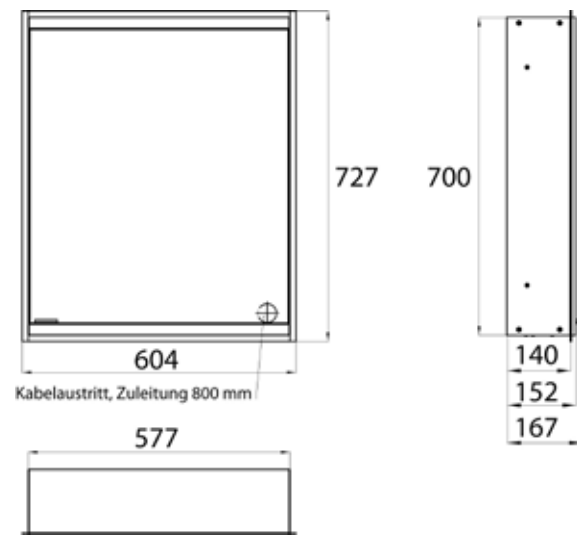

Lichtspiegelschrank prime 2 Facelift, 600 mm, 1 Tür, **Unterputzmodell**, IP20 mit verspiegelter- oder weißer Glasrückwand, 2 stufenlos einstellbare Ablagen, 1 Tür (Türanschlag rechts), 1 Steckdose, stufenlose Lichtsteuerung (an/aus, Helligkeit und Lichtfarbe) über drei in die Glasrückwand integrierte Touchsensoren, Höhe: 730 mm, LED-Beleuchtung
Unterputz-Lichtspiegelschrank, immer mit Einbaurahmen bestellen

Illuminated mirror cabinet prime 2 Facelift, 600 mm, 1 door, **built-in version**, IP 20
with mirrored or white glass back panel, 2 continuously adjustable crystal glass shelves, 1 door (door hinge right), 1 socket, continuous light control (on/off, brightness and light color) via three touch sensors which are integrated into the glass rear wall, height: 730 mm, LED-lights
Built-in illuminated mirror cabinet, please order with built-in frame.

aluminium/spiegel	9497 062 32	1.718,30 €	2
aluminium/mirror			
aluminium/weiss	9497 063 32	1.718,30 €	2
aluminium/white			
aluminium/schwarz	9497 135 32	1.976,10 €	2
aluminium/black			
Einbaurahmen	9497 000 20	221,60 €	2
Built-in frame