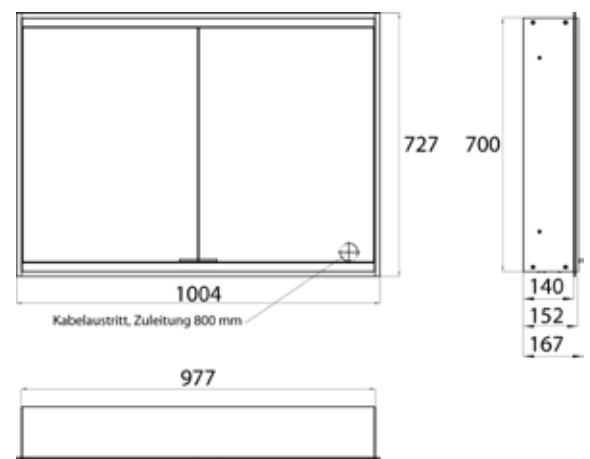

prime 2
Facelift