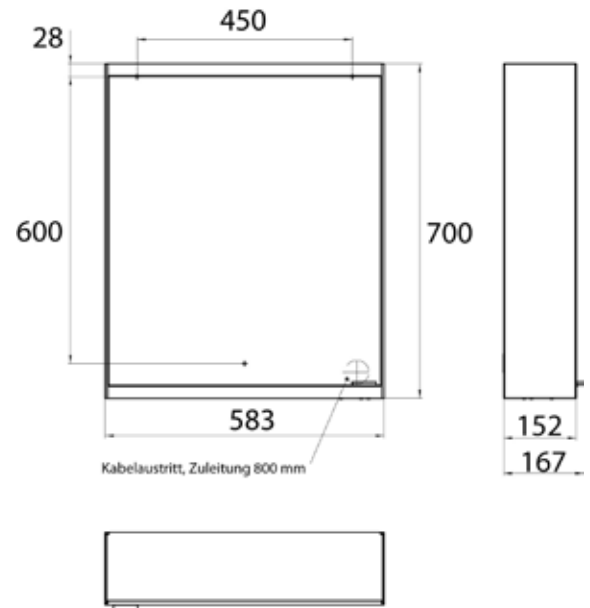

Lichtspiegelschrank prime 2 Facelift, 600 mm, 1 Tür, **Aufputzmodell**, IP20
Seitenwand verspiegelt, mit verspiegelter- oder weißer Glasrückwand, 2 stufenlos einstellbare Ablagen, 1 Tür (Türanschlag links), 1 Steckdose, stufenlose Lichtsteuerung (an/aus, Helligkeit und Lichtfarbe) über drei in die Glasrückwand integrierte Touchsensoren, Höhe: 700 mm, LED-Beleuchtung
Illuminated mirror cabinet prime 2 Facelift, 600 mm, 1 door, **wall-mounted version**, IP 20
with mirrored or white glass back panel, mirrored side panels, 2 continuously adjustable crystal glass shelves, 1 door (door hinge left), 1 socket, continuous light control (on/off, brightness and light color) via three touch sensors which are integrated into the glass rear wall, height: 700 mm, LED-lights

aluminium/spiegel	9497 062 21	1.760,00 €	2
aluminium/mirror			
aluminium/weiss	9497 063 21	1.760,00 €	2
aluminium/white			
aluminium/schwarz	9497 135 21	2.024,80 €	2
aluminium/black