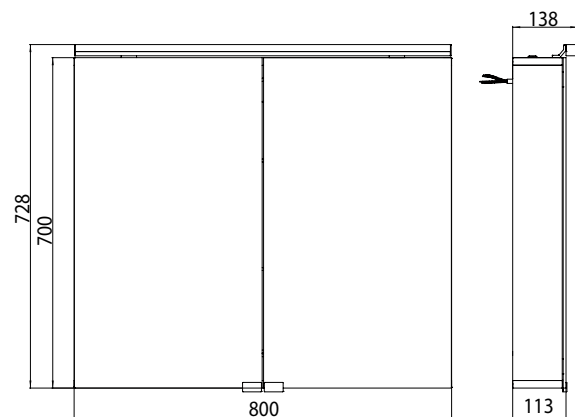

Lichtspiegelschrank flat (LED), 600 mm, IP 44, 7 W, 4.000 K
Aufputzmodell, 2 einstellbare Ablagen, 2 Türen, 1 Steckdose, 1 Lichtschalter, Höhe: 728 mm, LED-Leuchte (Version mit Waschtischbeleuchtung: 2 Steckdosen, 2 Lichtschalter)
Illuminated mirror cabinet flat (LED), 600 mm, IP 44, 7 W, 4.000 K
wall-mounted model, 2 adjustable shelves, 2 doors, 1 socket, 1 switch, height: 728 mm, LED-Light (Version with washbasin illumination: 2 sockets, 2 switch)

ohne Waschtischbeleuchtung without washbasin illumination	9797 050 63	1.021,90 €	2
mit Waschtischbeleuchtung with washbasin illumination	9797 052 63	1.183,70 €	2

Lichtspiegelschrank flat (LED), 800 mm, IP 44, 10 W, 4.000 K
Aufputzmodell, 2 einstellbare Ablagen, 2 Türen, 1 Steckdose, 1 Lichtschalter, Höhe: 728 mm, LED-Leuchte (Version mit Waschtischbeleuchtung: 2 Steckdosen, 2 Lichtschalter)
Illuminated mirror cabinet flat (LED), 800 mm, IP 44, 10 W, 4.000 K
wall-mounted model, 2 adjustable shelves, 2 doors, 1 socket, 1 switch, height: 728 mm, LED-Light (Version with washbasin illumination: 2 sockets, 2 switch)

ohne Waschtischbeleuchtung without washbasin illumination	9797 050 64	1.129,40 €	2
mit Waschtischbeleuchtung with washbasin illumination	9797 052 64	1.286,40 €	2