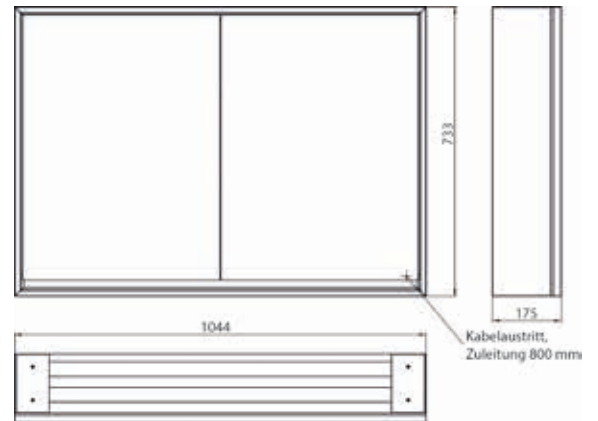

Lichtspiegelschrank loft, 1.000 mm, 2 Türen, **Unterputzmodell**, IP 20.
Umlaufende LED-Beleuchtung, verspiegelte Rückwand, 2 stufenlos einstellbare Ablagen, 2 Türen, 2 Steckdosen, Lichtsteuerung über 3 kapazitive von außen bedienbare Touch-Bedienfelder (An/Aus, Helligkeit und Lichtfarbe - kalt/warm - stufenlos einstellbar), Kabeldurchlass nach außen bei geschlossenen Spiegeltüren.
Höhe: 733 mm

Illuminated mirror cabinet loft, 1.000 mm, 2 doors, **built-in version**, IP 20.
Surrounding LED lights, mirrored back panel, 2 continuously adjustable shelves, 2 doors, 2 sockets, light control via 3 capacitive touch control panels which can be operated from the outside (on/off, brightness and light colour - cold/warm - continuously adjustable), external cable routing for closed mirror doors
Height: 733 mm.

aluminium/spiegel 9798 051 13 2.481,90 € 2
aluminium/mirror
Einbaurahmen 9798 000 03 291,40 € 2
Built-in frame