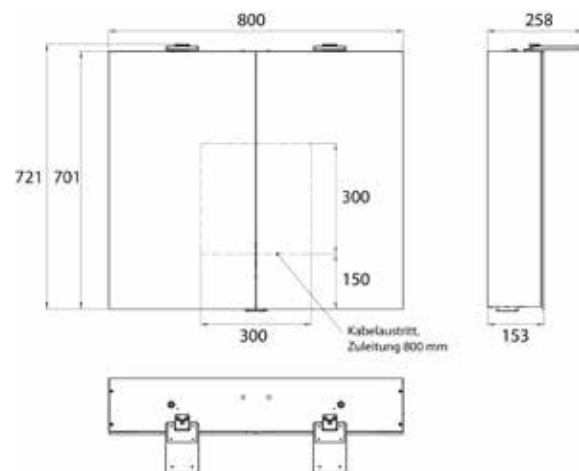

Lichtspiegelschrank Pure 2 Style (LED), 1000 mm, IP 20, 24 W, 2.700-6.500 K
Aufputzmodell, 4 stufenlos einstellbare Ablagen, 2 Türen, 2 Steckdosen, Höhe: 721 mm, zwei LED-Aufsatzleuchten (Waschtischbeleuchtung, Oberlicht separat abschaltbar)

Illuminated mirror cabinet Pure 2 Style (LED), 1000 mm, IP 20, 24 W, 2.700-6.500 K

Surface-mounted model, 4 continuously adjustable shelves, 2 doors, 2 sockets, height: 721 mm, two LED top lights (washbasin light, top light can be switched off separately)

aluminium
aluminium

9797 053 04

1.527,40 €

2