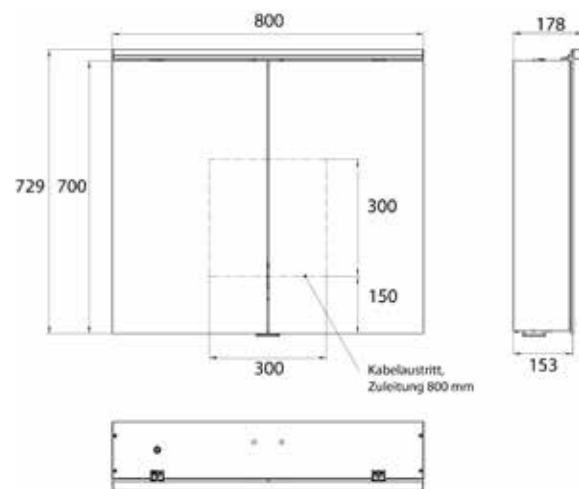

Lichtspiegelschrank Pure 2 Classic (LED), 1000 mm, IP 20, 22 W, 2.700-6.500 K
Aufputzmodell, 4 stufenlos einstellbare Ablagen, 2 Türen, 2 Steckdosen, Höhe: 729 mm, mit LED-Aufsatzleuchte (Waschtischbeleuchtung, Oberlicht separat abschaltbar)

Illuminated mirror cabinet Pure 2 Classic (LED), 1000 mm, IP 20, 22 W, 2.700-6.500 K

Surface-mounted model, 4 continuously adjustable shelves, 2 doors, 2 sockets, height: 729 mm, with LED top light (washbasin light, top light can be switched off separately)

aluminium 9797 055 04 1.357,90 € 2
aluminium