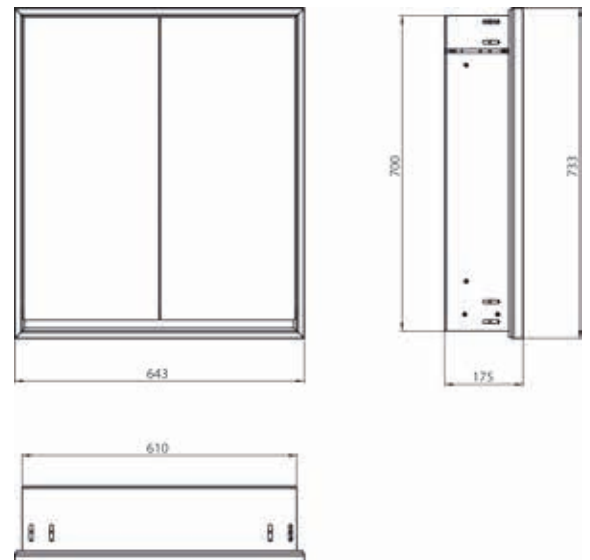

Lichtspiegelschrank loft, 600 mm, 2 Türen, **Aufputzmodell** mit verspiegelten Seitenwänden, IP 20.
Umlaufende LED-Beleuchtung, verspiegelte Rückwand, 2 stufenlos einstellbare Ablagen, 2 Türen, 1 Steckdose, Lichtsteuerung über 3 kapazitive von außen bedienbare Touch-Bedienfelder (An/Aus, Helligkeit und Lichtfarbe - kalt/warm - stufenlos einstellbar), Kabeldurchlass nach außen bei geschlossenen Spiegeltüren.
Höhe: 733 mm

Illuminated mirror cabinet loft, 600 mm, 2 doors, **wall-mounted model** with mirrored side panels, IP 20.
Surrounding LED lights, mirrored back panel, 2 continuously adjustable shelves, 2 doors, 1 socket, light control via 3 capacitive touch control panels which can be operated from the outside (on/off, brightness and light colour - cold/warm - continuously adjustable), external cable routing for closed mirror doors
Height: 733 mm.

aluminium/spiegel 9798 051 04 2.203,80 € 2
aluminium/mirror

loft

Lichtspiegelschrank loft, 600 mm, 2 Türen, **Unterputzmodell**, IP 20.
Umlaufende LED-Beleuchtung, verspiegelte Rückwand, 2 stufenlos einstellbare Ablagen, 2 Türen, 1 Steckdose, Lichtsteuerung über 3 kapazitive von außen bedienbare Touch-Bedienfelder (An/Aus, Helligkeit und Lichtfarbe - kalt/warm - stufenlos einstellbar), Kabeldurchlass nach außen bei geschlossenen Spiegeltüren.
Höhe: 733 mm