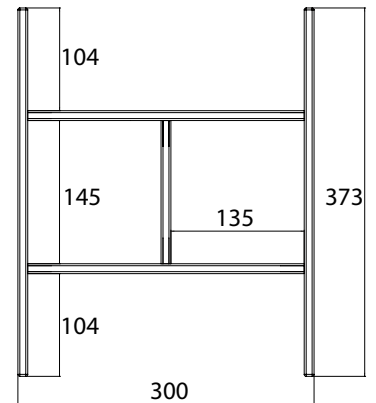

emco waschtische evo 800 mm

emco vanity units evo 800 mm

PG

Ordnungssystem für Waschtisch-
Unterschränke 9583 274 20/21/22 und
9583 275 20/21/22, 300 x 106 x 373 mm
(BxHxT)

Drawer insert for vanity units 9583 274
20/21/22 und 9583 275 20/21/22, 300 x
106 x 373 mm (WxHxD)

nussbaum
walnut

9583 510 20

102,30 € 2

2-Loch Waschtischarmatur mit Dreh-/
Kipphebel (Mengen- und Temperaturein-
stellung) passend zu Waschtischen 9577
114 22/32/82.

2-hole washstand fitting with pivoting/
rocker lever (flow and temperature ad-
justment) suitable for washstand 9577
114 22/32/82.

chrom
chrome

9583 001 00

559,90 € 2