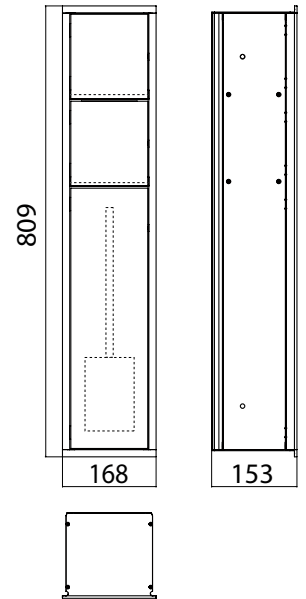

WC-Modul, Unterputzmodell, Reserverollenfach, Papierhalter, Toilettenbürstengarnitur, aluminium/aluminium
Unterputzmodule bitte immer mit Einbaurahmen bestellen
WC module, flush-mounted model, box for spare paper, paper holder, toilet brush set, aluminium/aluminium
Please order built-in modules with an installation frame

Türanschlag links door hinge left	9783 050 50	808,30 €	2
Türanschlag rechts door hinge right	9783 050 52	808,30 €	2
Einbaurahmen Built-in frame	9750 000 51	145,50 €	2