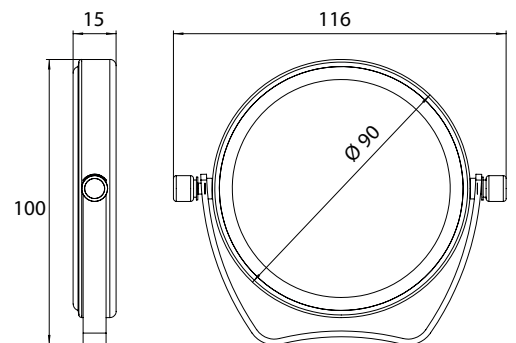

emco kosmetikspiegel pure

emco cosmetic mirror pure

PG

	Reisespiegel, rund, Ø 139 mm travel mirror, round, Ø 139 mm	5-fach, chrom 5-times, chrome	1094 001 25	63,40 € 2
	Reisespiegel, 5-fach, rund, Ø 127 mm travel mirror, 5-times, round, Ø 127 mm	5-fach, chrom 5-times, chrome	1094 001 24	88,80 € 2
	Reisespiegel, rund, Ø 90 mm travel mirror, round, Ø 90 mm	3-fach, chrom 3-times, chrome	1094 001 22	50,70 € 2