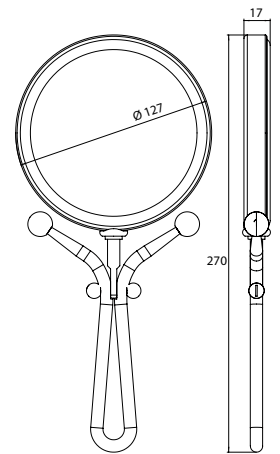

emco kosmetikspiegel pure

emco cosmetic mirror pure

PG

	Reisespiegel, rund, Ø 139 mm travel mirror, round, Ø 139 mm	5-fach, chrom 5-times, chrome	1094 001 25	63,40 € 2
	Reisespiegel, 5-fach, rund, Ø 127 mm travel mirror, 5-times, round, Ø 127 mm	5-fach, chrom 5-times, chrome	1094 001 24	88,80 € 2
	Reisespiegel, rund, Ø 90 mm travel mirror, round, Ø 90 mm	3-fach, chrom 3-times, chrome	1094 001 22	50,70 € 2