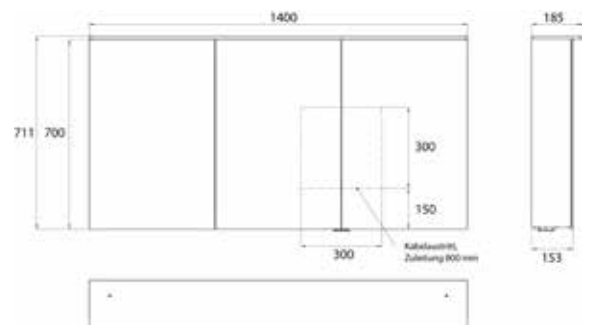

emco pure 2 Design

PG

Lichtspiegelschrank Pure 2 Design (LED), 1200 mm, IP 20, 28 W, 2.700-6.500 K Aufputzmodell, 4 stufenlos einstellbare Ablagen, 2 Türen, 2 Steckdosen, Höhe: 711 mm, mit Lichtsegel (Waschtischbeleuchtung, Oberlicht separat abschaltbar)

Illuminated mirror cabinet Pure 2 Design (LED), 1200 mm, IP 20, 28 W, 2.700-6.500 K wall-mounted model, 4 continuously adjustable shelves, 2 doors, 2 sockets, height: 711 mm, with light sail (washbasin lighting, light sail can be switched off separately)

aluminium
aluminium

9797 054 05

2.046,70 € 2

Lichtspiegelschrank Pure 2 Design (LED), 1400 mm, IP 20, 32 W, 2.700-6.500 K Aufputzmodell, 6 stufenlos einstellbare Ablagen, 3 Türen, 2 Steckdosen, Höhe: 711 mm, mit Lichtsegel (Waschtischbeleuchtung, Oberlicht separat abschaltbar)

Illuminated mirror cabinet Pure 2 Design (LED), 1400 mm, IP 20, 32 W, 2.700-6.500 K wall-mounted model, 6 continuously adjustable shelves, 3 doors, 2 sockets, height: 711 mm, with light sail (washbasin lighting, light sail can be switched off separately)

aluminium
aluminium

9797 054 06

2.463,40 € 2

pure 2