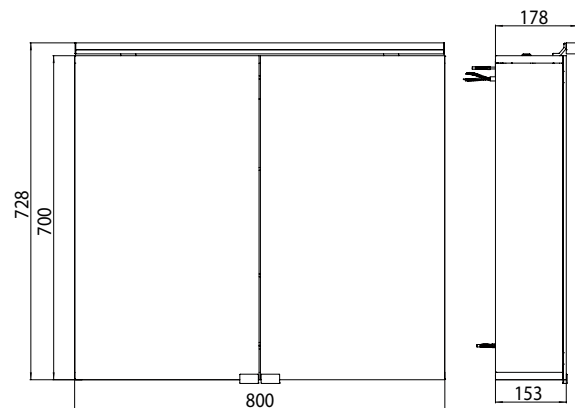

Lichtspiegelschrank pure (LED), 600 mm, IP 44, 7 W, 4.000 K
Aufputzmodell, 2 einstellbare Ablagen, 2 Türen, 1 Steckdose, 1 Lichtschalter, Höhe: 728 mm, LED-Leuchte (Version mit Waschtischbeleuchtung: 2 Steckdosen, 2 Lichtschalter)
Illuminated mirror cabinet pure (LED), 600 mm, IP 44, 7 W, 4.000 K
wall-mounted model, 2 adjustable shelves, 2 doors, 1 socket, 1 switch, height: 728 mm, LED-Light (Version with washbasin illumination: 2 sockets, 2 switch)

ohne Waschtischbeleuchtung without washbasin illumination	9797 050 81	1.115,10 €	2
mit Waschtischbeleuchtung with washbasin illumination	9797 052 81	1.272,60 €	2

Lichtspiegelschrank pure (LED), 800 mm, IP 44, 10 W, 4.000 K
Aufputzmodell, 2 einstellbare Ablagen, 2 Türen, 1 Steckdose, 1 Lichtschalter, Höhe: 728 mm, LED-Leuchte (Version mit Waschtischbeleuchtung: 2 Steckdosen, 2 Lichtschalter)
Illuminated mirror cabinet pure (LED), 800 mm, IP 44, 10 W, 4.000 K
wall-mounted model, 2 adjustable shelves, 2 doors, 1 socket, 1 switch, height: 728 mm, LED-Light (Version with washbasin illumination: 2 sockets, 2 switch)

ohne Waschtischbeleuchtung without washbasin illumination	9797 050 82	1.215,10 €	2
mit Waschtischbeleuchtung with washbasin illumination	9797 052 82	1.361,80 €	2