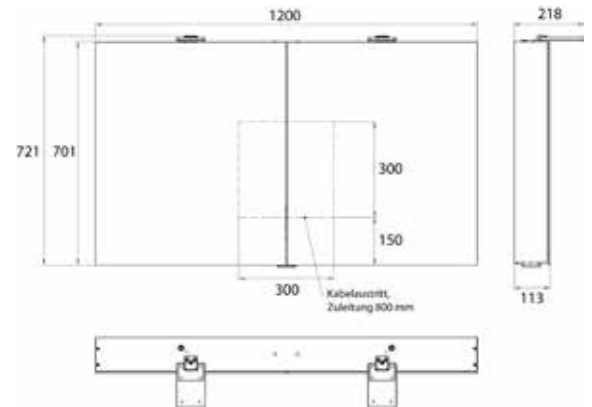

Lichtspiegelschrank Flat 2 Style (LED), 1400 mm, IP 20, 34 W, 2.700-6.500 K Aufputzmodell, 6 stufenlos einstellbare Ablagen, 3 Türen, 2 Steckdosen, Höhe: 721 mm, drei LED-Aufsatzleuchten (Waschtischbeleuchtung, Oberlicht separat abschaltbar)

Illuminated mirror cabinet Flat 2 Style (LED), 1400 mm, IP 20, 34 W, 2.700-6.500 K
Surface-mounted model, 6 continuously adjustable shelves, 3 doors, 2 sockets, height: 721 mm, three LED top lights (washbasin light, top light can be switched off separately)

aluminium
aluminium

9797 063 06

2.044,20 € 2