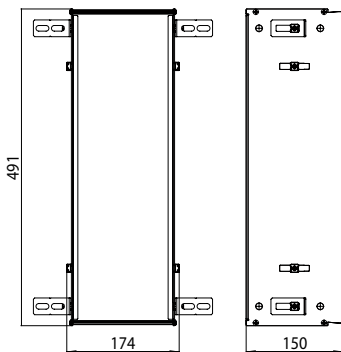

Einbaurahmen
für Asis Module mit 495 mm
Unterputzmodule bitte immer mit
Einbaurahmen bestellen
Built-in frame
for Asis module 495 mm
Please order built-in modules with an
installation frame

9730 000 31

119,10 €

2