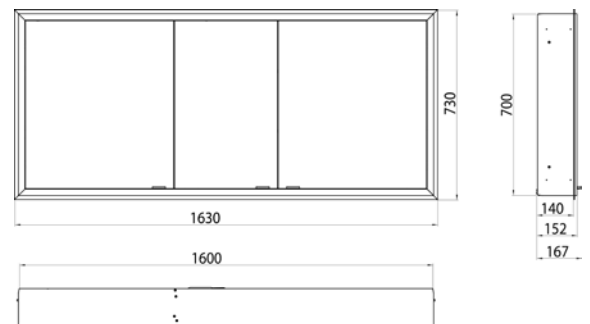

emco prime Facelift

PG

Lichtspiegelschrank prime Facelift, 1.600 mm, 3 Türen, **Aufputzmodell**, IP20
Seitenwand verspiegelt, mit verspiegelter- oder weißer Glasrückwand, 4 stufenlos einstellbare Ablagen, 3 Türen, 2 Steckdosen, stufenlose Lichtsteuerung (an/aus, Helligkeit und Lichtfarbe) über drei in die Glasrückwand integrierte Touchsensoren, Höhe: 700 mm, LED-Beleuchtung

Illuminated mirror cabinet prime Facelift, 1.600 mm, 3 doors, **wall-mounted version**, IP 20 with mirrored or white glass back panel, mirrored side panels, 4 continuously adjustable crystal glass shelves, 3 doors, 2 sockets, continuous light control (on/off, brightness and light color) via three touch sensors which are integrated into the glass rear wall, height: 700 mm, LED-lights

aluminium/spiegel	9497 062 86	3.322,50 €	2
aluminium/mirror			
aluminium/weiss	9497 063 86	3.322,50 €	2
aluminium/white			
aluminium/schwarz	9497 135 86	3.816,30 €	2
aluminium/black			

Lichtspiegelschrank prime Facelift, 1.600 mm, 3 Türen, **Unterputzmodell**, IP20, mit verspiegelter- oder weißer Glasrückwand, 4 stufenlos einstellbare Ablagen, 3 Türen, 2 Steckdosen, stufenlose Lichtsteuerung (an/aus, Helligkeit und Lichtfarbe) über drei in die Glasrückwand integrierte Touchsensoren, Höhe: 730 mm, LED-Beleuchtung
Unterputz-Lichtspiegelschrank, immer mit Einbaurahmen bestellen