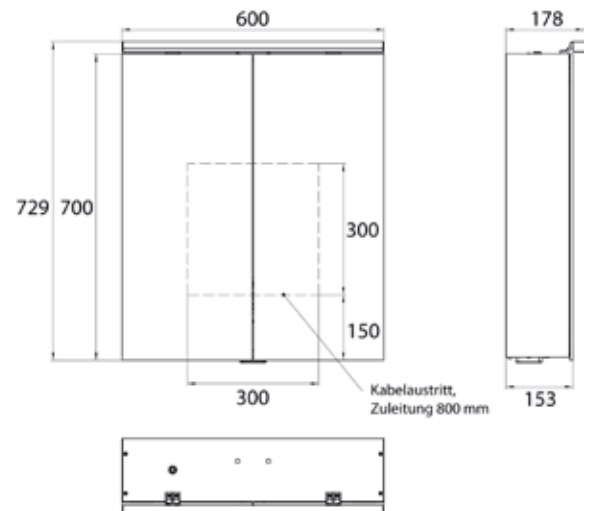

emco pure 2 Classic

PG

Lichtspiegelschrank Pure 2 Classic (LED), 600 mm, IP 20, 14 W, 2.700-6.500 K
Aufputzmodell, 4 stufenlos einstellbare Ablagen, 1 Tür, 2 Steckdosen, Höhe: 729 mm, mit LED-Aufsatzleuchte (Waschtischbeleuchtung, Oberlicht separat abschaltbar)

Illuminated mirror cabinet Pure 2 Classic (LED), 600 mm, IP 20, 14 W, 2.700-6.500 K

Surface-mounted model, 4 continuously adjustable shelves, 1 door, 2 sockets, height: 729 mm, with LED top light (washbasin light, top light can be switched off separately)

aluminium
aluminium

9797 055 01

1.057,70 € 2

Lichtspiegelschrank Pure 2 Classic (LED), 600 mm, IP 20, 14 W, 2.700-6.500 K
Aufputzmodell, 4 stufenlos einstellbare Ablagen, 2 Türen, 2 Steckdosen, Höhe: 729 mm, mit LED-Aufsatzleuchte (Waschtischbeleuchtung, Oberlicht separat abschaltbar)

Illuminated mirror cabinet Pure 2 Classic (LED), 600 mm, IP 20, 14 W, 2.700-6.500 K

Surface-mounted model, 4 continuously adjustable shelves, 2 doors, 2 sockets, height: 729 mm, with LED top light (washbasin light, top light can be switched off separately)

aluminium
aluminium

9797 055 02

1.115,10 € 2

pure 2