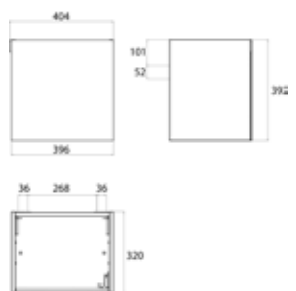

PG
	Gäste-Waschtisch (Mineralguss), 400 mm passend zu Waschtischunterschrank 9583 274 24/25 und 9583 275 24/25. Ohne Überlauf. Guests wash basin (mineral composite), 400 mm matching to Vanity unit 9583 274 24/25 und 9583 275 24/25. Without overflow drain.	ohne Hahnloch without tap hole mit 1 Hahnloch with 1 tap hole mit 2 Hahnlöchern with 2 tap holes	9577 114 40 9577 114 41 9577 114 42	489,10 € 489,10 € 489,10 €	2 2 2
	Waschtisch-Unterschrank, 400 mm. Korpus aus Lackfronten, Hochglanz, passend zu den Waschtischen 9577 114 40/41/42. Tür mit Glasfront und Griff in chrom. Türgriff rechts Ordnungssystem optional erhältlich. Vanity unit, 400 mm. Body in lacquer fronts, high gloss, matching washbasins 9577 114 40/41/42. Door with glass front and handle in chrome. door pull right Drawer insert available separately.	optiwhite optiwhite schwarz black	9583 274 24 9583 275 24	707,90 € 707,90 €	2 2
	Waschtisch-Unterschrank, 400 mm. Korpus aus Lackfronten, Hochglanz, passend zu den Waschtischen 9577 114 40/41/42. Tür mit Glasfront und Griff in chrom. Türgriff links Vanity unit, 400 mm. Body in lacquer fronts, high gloss, matching washbasins 9577 114 40/41/42. Door with glass front and handle in chrome. door pull left	optiwhite optiwhite schwarz black	9583 274 25 9583 275 25	707,90 € 707,90 €	2 2
	2-Loch Waschtischarmatur mit Dreh-/Kipphebel (Mengen- und Temperatureinstellung) passend zu Waschtisch 9577 114 42. 2-hole washstand fitting with pivoting/rocker lever (flow and temperature adjustment) suitable for washstand 9577 114 42.	chrom chrome	9583 001 03	559,90 €	2