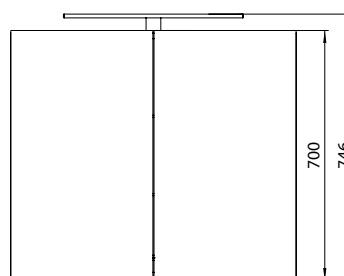

LED-Lichtspiegelschrank mee, 1.000 mm,
IP 44, 4.000 K
Aufputzmodell, 2 einstellbare Ablagen, 2
Türen, 1 Steckdose, 1 Lichtschalter, Höhe:
746 mm, 600 mm LED-Leuchte
Illuminated mirror cabinet mee (LED),
1.000 mm, IP 44, 4.000 K
wall-mounted model, 2 adjustable shel-
ves, 2 doors, 1 socket, 1 switch, height:
746 mm, 600 mm LED-Light

aluminium 9498 050 52 937,80 € 2
aluminium