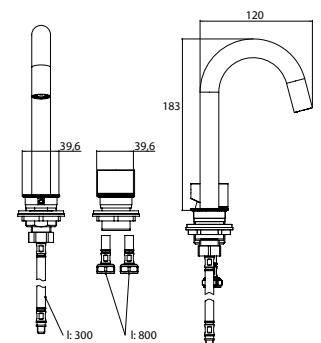

PG
	Gäste-Waschtisch (Mineralguss), 400 mm passend zu Waschtischunterschrank 9583 274 24/25 und 9583 275 24/25. Ohne Überlauf. Guests wash basin (mineral composite), 400 mm matching to Vanity unit 9583 274 24/25 und 9583 275 24/25. Without overflow drain.	ohne Hahnloch without tap hole mit 1 Hahnloch with 1 tap hole mit 2 Hahnlöchern with 2 tap holes	9577 114 40 9577 114 41 9577 114 42	489,10 € 489,10 € 489,10 €	2 2 2
	Waschtisch-Unterschrank, 400 mm. Korpus aus Lackfronten, Hochglanz, passend zu den Waschtischen 9577 114 40/41/42. Tür mit Glasfront und Griff in chrom. Türgriff rechts Ordnungssystem optional erhältlich. Vanity unit, 400 mm. Body in lacquer fronts, high gloss, matching washbasins 9577 114 40/41/42. Door with glass front and handle in chrome. door pull right Drawer insert available separately.	optiwhite optiwhite schwarz black	9583 274 24 9583 275 24	707,90 € 707,90 €	2 2
	Waschtisch-Unterschrank, 400 mm. Korpus aus Lackfronten, Hochglanz, passend zu den Waschtischen 9577 114 40/41/42. Tür mit Glasfront und Griff in chrom. Türgriff links Vanity unit, 400 mm. Body in lacquer fronts, high gloss, matching washbasins 9577 114 40/41/42. Door with glass front and handle in chrome. door pull left	optiwhite optiwhite schwarz black	9583 274 25 9583 275 25	707,90 € 707,90 €	2 2
	2-Loch Waschtischarmatur mit Dreh-/Kipphebel (Mengen- und Temperatureinstellung) passend zu Waschtisch 9577 114 42. 2-hole washstand fitting with pivoting/rocker lever (flow and temperature adjustment) suitable for washstand 9577 114 42.	chrom chrome	9583 001 03	559,90 €	2