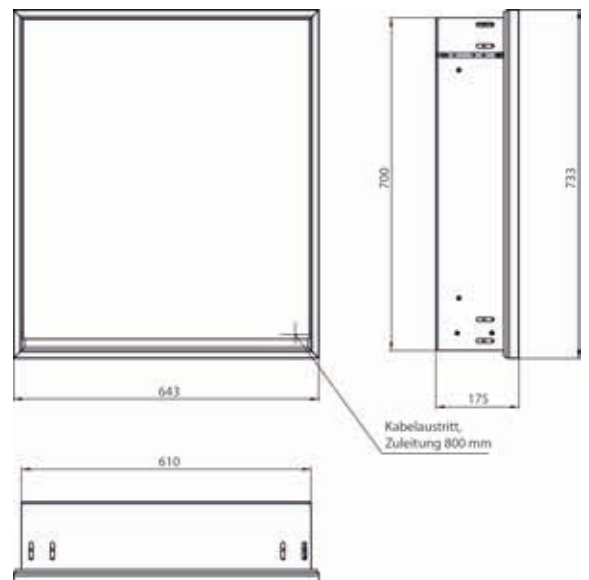

Lichtspiegelschrank loft, 600 mm, 1 Tür, **Aufputzmodell** mit verspiegelten Seitenwänden, IP 20.
Umlaufende LED-Beleuchtung, verspiegelte Rückwand, 2 stufenlos einstellbare Ablagen, 1 Tür (Türanschlag links), 1 Steckdose, Lichtsteuerung über 3 kapazitive von außen bedienbare Touch-Bedienfelder (An/Aus, Helligkeit und Lichtfarbe - kalt/warm - stufenlos einstellbar), Kabeldurchlass nach außen bei geschlossenen Spiegeltüren.
Höhe: 733 mm
Illuminated mirror cabinet loft, 600 mm, 1 door, **wall-mounted model** with mirrored side panels, IP 20.
Surrounding LED lights, mirrored back panel, 2 continuously adjustable shelves, 1 door (door hinge left), 1 socket, light control via 3 capacitive touch control panels which can be operated from the outside (on/off, brightness and light colour - cold/warm - continuously adjustable), external cable routing for closed mirror doors
Height: 733 mm.

aluminium/spiegel 9798 051 00 2.020,60 € 2
aluminium/mirror