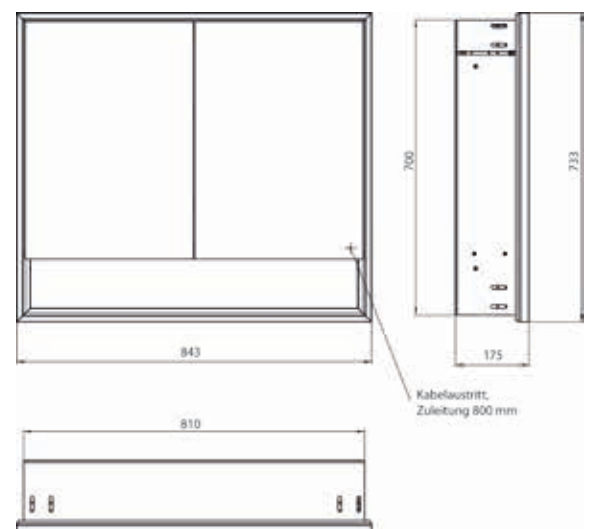

emco loft mit Unterfach

emco loft with lower compartment

PG

Lichtspiegelschrank loft mit Unterfach, 800 mm, 2 Türen, **Unterputzmodell**, IP 20.
Umlaufende LED-Beleuchtung, verspiegelte Rückwand, 2 stufenlos einstellbare Ablagen, 2 Türen, 1 Steckdose, Lichtsteuerung über 3 kapazitive von außen bedienbare Touch-Bedienfelder (An/Aus, Helligkeit und Lichtfarbe - kalt/warm - stufenlos einstellbar), Kabeldurchlass nach außen bei geschlossenen Spiegeltüren. Offenes Unterfach (Höhe: 122 mm) über die komplette Breite mit verspiegelter Rückwand. Höhe: 733 mm
Unterputz-Lichtspiegelschrank, immer mit Einbaurahmen bestellen

Illuminated mirror cabinet loft with an accessible compartment, 800 mm, 2 doors, **built-in version**, IP 20.
Surrounding LED lights, mirrored back panel, 2 continuously adjustable shelves, 2 doors, 1 socket, light control via 3 capacitive touch control panels which can be operated from the outside (on/off, brightness and light colour - cold/warm - continuously adjustable), external cable routing for closed mirror doors. Accessible compartment (height: 122 mm) on the bottom with mirrored rear wall. Height: 733 mm.
Built-in illuminated mirror cabinet, please order with built-in frame.

aluminium/spiegel	9798 052 07	2.306,10 €	2
aluminium/mirror			
Einbaurahmen	9798 000 02	251,40 €	2
Built-in frame