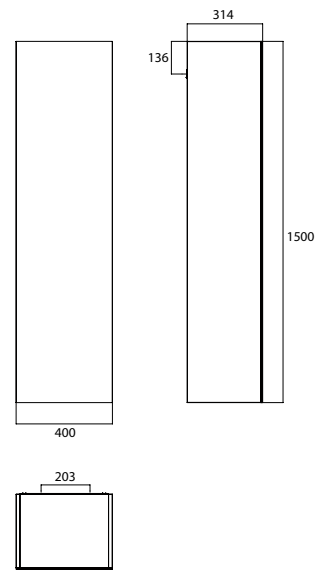

Hochschrank, 1.500 mm, mit Doppelspiegeltür
Korpus aus 16 mm MDF-Lackplatten, hochglanz schwarz oder weiß. Beidseitig verspiegelte Glastür (Verbundglas) mit Tip-on Beschlag. 4 Glasablagen. 1 LED-Innenraumleuchte mit Türkontaktschalter. Schrankaufhänger mit Aushängesicherung.

Tall cabinet, 1,500 mm, with double mirror door

Body made of 16 mm MDF lacquer boards, high-gloss black or white. Glass door mirrored on both sides (laminated glass) with tip-on fitting. 4 glass shelves. 1 LED interior luminaire with door contact switch. Cabinet hanger with safety catch.

weiss hochglanz/
spiegel

9579 504 01

1.647,20 €

2

white high gloss/
mirror

schwarz hochglanz/
spiegel

9579 509 01

1.647,20 €

2

black high gloss/
mirror

brm evo