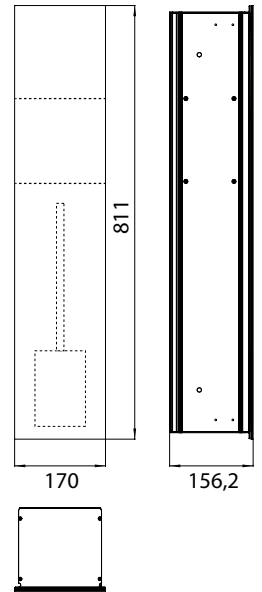

WC-Modul - Unterputzmodell
Reserverollen- / Feuchtpapierbox,
Papierhalter, Toilettenbürstengarnitur,
Türanschlag links
Unterputzmodule bitte immer mit
Einbaurahmen bestellen

Module for WC - build in model
Boxes for spare paper holder, WC-paper,
toilet brush set, door hinge left
Please order built-in modules with an
installation frame

optiwhite	9754 274 53	1.066,80 €	2
optiwhite			
schwarz	9754 275 53	1.066,80 €	2
black			
Einbaurahmen	9750 000 51	145,50 €	2
Built-in frame