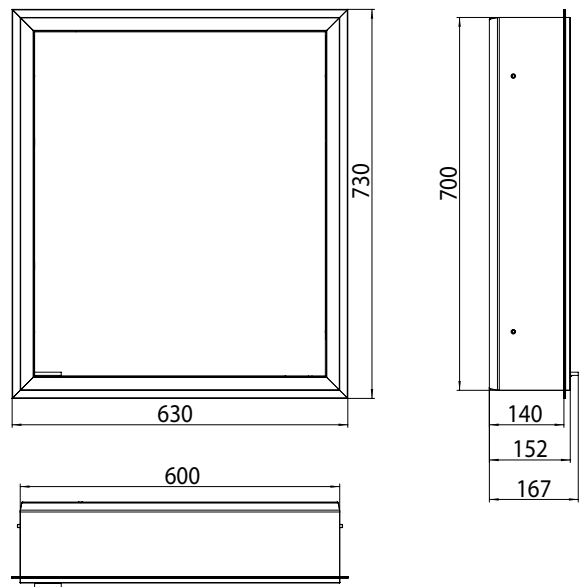

Lichtspiegelschrank prime, 600 mm, 1 Tür, **Unterputzmodell**, IP 20 mit Lichtpaket, mit verspiegelter- oder weißer Glasrückwand, 2 stufenlos einstellbare Ablagen, 1 Tür (Türanschlag rechts), 1 Steckdose und 2 Lichttaster (Helligkeit und Lichtfarbe - kalt/warm - stufenlos dimmbar), Höhe: 730 mm, LED-Beleuchtung rundum
Unterputz-Lichtspiegelschrank, immer mit Einbaurahmen bestellen
Illuminated mirror cabinet prime, 600 mm, 1 door, **built-in version**, IP 20 with light-package, with mirrored or white glass back panel, 2 continuously adjustable crystal glass shelves, 1 door (door hinge right), 1 socket and 2 switches (brightness and luminous colour cold/warm continuously dimmable), height: 730 mm, surrounding LED-lights, IP 20
Built-in illuminated mirror cabinet, please order with built-in frame.

aluminium/spiegel	9497 060 70	1.882,70 €	2
aluminium/mirror			
aluminium/weiss	9497 061 70	1.882,70 €	2
aluminium/white			
schwarz/spiegel	9497 133 70	2.170,30 €	2
black/mirror			
Einbaurahmen	9497 000 10	221,60 €	2
Built-in frame