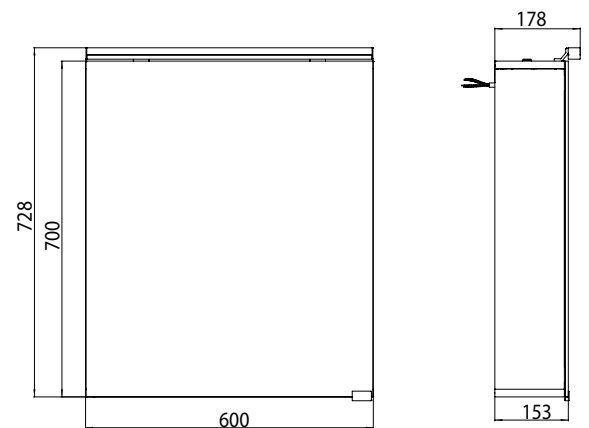

emco pure

PG

Lichtspiegelschrank pure (LED), 500 mm, IP 44, 5 W, 4.000 K
Aufputzmodell, 2 stufenlos einstellbare Ablagen, 1 Tür, 1 Steckdose, 1 Lichtschalter, Höhe: 728 mm, LED-Leuchte (Version mit Waschtischbeleuchtung: 2 Steckdosen, 2 Schalter)
Illuminated mirror cabinet pure (LED), 500 mm, IP 44, 5 W, 4.000 K wall-mounted model, 2 continuously adjustable shelves, 1 door, 1 socket, 1 switch, height: 728 mm, LED-Light (Version with washbasin: 2 sockets, 2 switch)

ohne Waschtischbeleuchtung
without washbasin illumination
mit Waschtischbeleuchtung
with washbasin illumination

9797 050 86	1.029,20 €	2
9797 052 86	1.183,70 €	2

Lichtspiegelschrank pure (LED), 600 mm, IP 44, 7 W, 4.000 K
Aufputzmodell, 2 stufenlos einstellbare Ablagen, 1 Tür, 1 Steckdose, 1 Lichtschalter, Höhe: 728 mm, LED-Leuchte
Illuminated mirror cabinet pure (LED), 600 mm, IP 44, 7 W, 4.000 K wall-mounted model, 2 continuously adjustable shelves, 1 door, 1 socket, 1 switch, height: 728 mm, LED-Light

ohne Waschtischbeleuchtung
without washbasin illumination
mit Waschtischbeleuchtung
with washbasin illumination

9797 050 85	1.057,70 €	2
9797 052 85	1.211,00 €	2