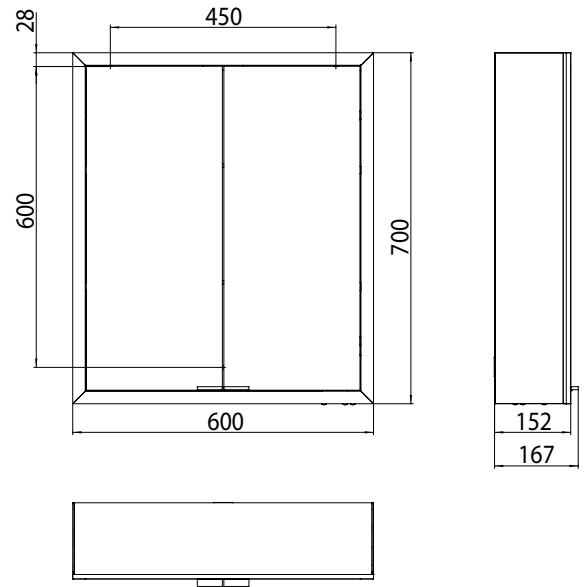

Lichtspiegelschrank prime, 600 mm, 2 Türen, **Aufputzmodell**, IP 20 mit Lichtpaket, Seitenwand verspiegelt, mit verspiegelter- oder weißer Glasrückwand, 2 stufenlos einstellbare Ablagen, 2 Türen, 1 Steckdose und 2 Lichttaster (Helligkeit und Lichtfarbe - kalt/warm - stufenlos dimmbar), Höhe: 700 mm, LED-Beleuchtung rundum
Illuminated mirror cabinet prime, 600 mm, 2 doors, **wall-mounted version**, IP 20 with light-package, with mirrored or white glass back panel, mirrored side panels, 2 continuously adjustable crystal glass shelves, 2 doors, 1 socket and 2 switches (brightness and luminous colour cold/warm continuously dimmable), height: 700 mm, surrounding LED-lights, IP 20

aluminium/spiegel	9497 060 61	2.098,90 €	2
aluminium/mirror			
aluminium/weiss	9497 061 61	2.098,90 €	2
aluminium/white			
schwarz/spiegel	9497 133 61	2.414,10 €	2
black/mirror