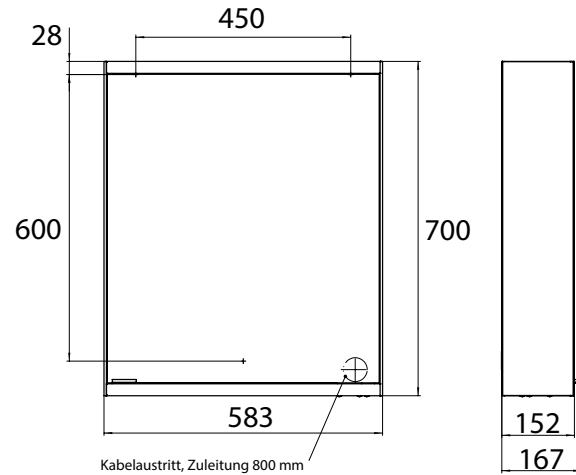

Lichtspiegelschrank prime 2, 600 mm, 1 Tür, **Aufputzmodell**, IP 20
Seitenwand verspiegelt, mit verspiegelter- oder weißer Glasrückwand, 2 stufenlos einstellbare Ablagen, 1 Tür (Türanschlag rechts), 1 Steckdose und 1 Lichtschalter, Höhe: 700 mm, LED-Beleuchtung (ca. 4.000 K)

Illuminated mirror cabinet prime 2, 600 mm, 1 door, wall-mounted version, IP 20 with mirrored or white glass back panel, mirrored side panels, 2 continuously adjustable crystal glass shelves, 1 door (door hinge right), 1 socket and 1 switch, height: 700 mm, (ca. 4.000 K), IP 20

aluminium/spiegel	9497 050 22	1.453,30 €	2
aluminium/mirror			
aluminium/weiss	9497 051 22	1.453,30 €	2
aluminium/white