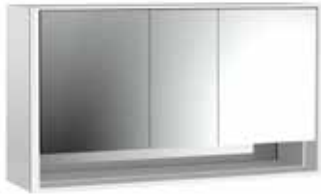

emco loft mit Unterfach

emco loft with lower compartment

PG

Lichtspiegelschrank loft mit Unterfach, 1.600 mm, 3 Türen, **Aufputzmodell** mit verspiegelten Seitenwänden, IP 20. Umlaufende LED-Beleuchtung, verspiegelte Rückwand, 4 stufenlos einstellbare Ablagen, 3 Türen, 2 Steckdosen, Lichtsteuerung über 3 kapazitive von außen bedienbare Touch-Bedienfelder (An/Aus, Helligkeit und Lichtfarbe - kalt/warm - stufenlos einstellbar), Kabeldurchlass nach außen bei geschlossenen Spiegeltüren. Offenes Unterfach (Höhe: 122 mm) über die komplette Breite mit verspiegelter Rückwand. Höhe: 733 mm

Illuminated mirror cabinet loft with an accessible compartment, 1.600 mm, 3 doors, **wall-mounted model** with mirrored side panels, IP 20. Surrounding LED lights, mirrored back panel, 4 continuously adjustable shelves, 3 doors, 2 sockets, light control via 3 capacitive touch control panels which can be operated from the outside (on/off, brightness and light colour - cold/warm - continuously adjustable), external cable routing for closed mirror doors. Accessible compartment (height: 122 mm) on the bottom with mirrored rear wall. Height: 733 mm.

aluminium/spiegel 9798 052 22 3.488,60 € 2
aluminium/mirror