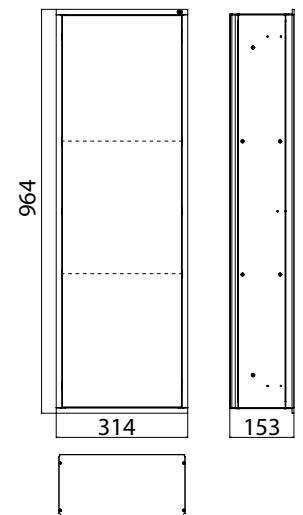

Schrankmodul - Unterputzmodell
mit Glastür und 2 Aluminiumablagen
Unterputzmodule bitte immer mit
Einbaurahmen bestellen
Cabinet module - build in model
with glass-door and two aluminium
shelves
Please order built-in modules with an
installation frame

aluminium/optiwhite	9770 274 63	885,90 €	2
aluminium/optiwhite			
aluminium/schwarz	9770 275 63	885,90 €	2
aluminium/black			
chrom/optiwhite	9770 278 63	973,40 €	2
chrome/optiwhite			
chrom/schwarz	9770 279 63	973,40 €	2
chrome/black			
Einbaurahmen	9770 000 61	177,50 €	2
Built-in frame