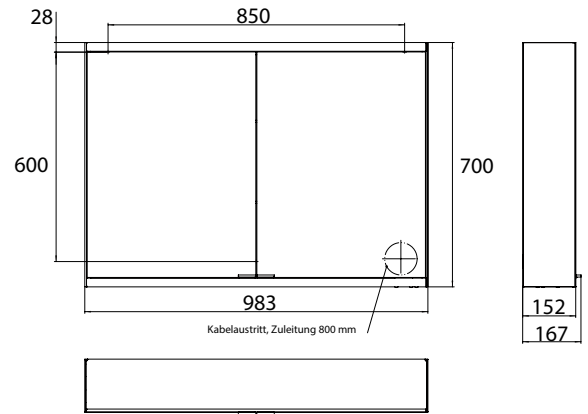

Lichtspiegelschrank prime 2, 1.000 mm, 2 Türen, **Unterputzmodell**, IP 20 mit Lichtpaket, mit verspiegelter- oder weißer Glasrückwand, 2 stufenlos einstellbare Ablagen, 2 Türen, 2 Steckdosen und 2 Lichttaster (Helligkeit und Lichtfarbe - kalt/warm - stufenlos dimmbar), Höhe: 730 mm, LED-Beleuchtung
Unterputz-Lichtspiegelschrank, immer mit Einbaurahmen bestellen

Illuminated mirror cabinet prime 2, 1.000 mm, 2 doors, **built-in version**, IP 20 with light-package, with mirrored or white glass back panel, 2 continuously adjustable crystal glass shelves, 2 doors, 2 sockets and 2 switches (brightness and luminous colour cold/warm continuously dimmable), height: 730 mm, LED-lights, IP 20
Built-in illuminated mirror cabinet, please order with built-in frame.

aluminium/spiegel	9497 060 55	2.199,40 €	2
aluminium/mirror			
aluminium/weiss	9497 061 55	2.199,40 €	2
aluminium/white			
Einbaurahmen	9497 000 18	291,40 €	2
Built-in frame