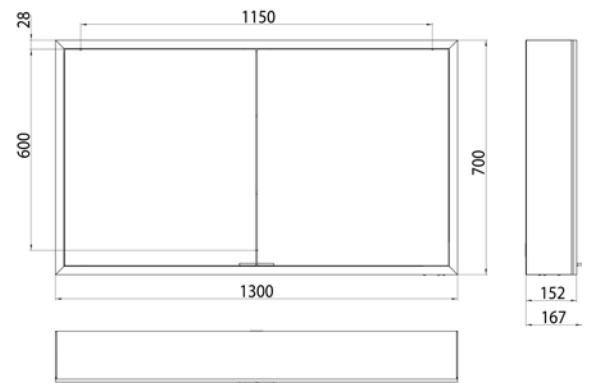

Lichtspiegelschrank prime, 1.300 mm, 2 Türen, **Unterputzmodell**, IP 20 mit Lichtpaket, mit verspiegelter- oder weißer Glasrückwand, 2 stufenlos einstellbare Ablagen, 2 Türen, 2 Steckdosen und 2 Lichttaster (Helligkeit und Lichtfarbe - kalt/warm - stufenlos dimmbar), Höhe: 730 mm, LED-Beleuchtung rundum

Unterputz-Lichtspiegelschrank, immer mit Einbaurahmen bestellen

Illuminated mirror cabinet prime, 1.300 mm, 2 doors, **built-in version**, IP 20

with light-package, with mirrored or white glass back panel, 2 continuously adjustable crystal glass shelves, 2 doors, 2 sockets and 2 switches (brightness and luminous colour cold/warm continuously dimmable), height: 730 mm, surrounding LED-lights, IP 20

Built-in illuminated mirror cabinet, please order with built-in frame.

aluminium/spiegel	9497 060 95	2.858,70 €	2
aluminium/mirror			
aluminium/weiss	9497 061 95	2.858,70 €	2
aluminium/white			
schwarz/spiegel	9497 133 95	3.285,90 €	2
black/mirror			
Einbaurahmen	9497 000 14	304,00 €	2
Built-in frame