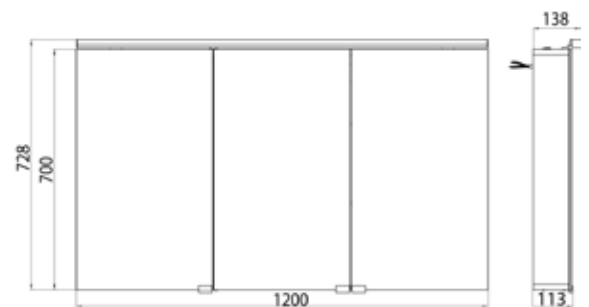

emco flat

PG

Lichtspiegelschrank flat (LED), 1.000 mm, IP 44, 12 W, 4.000 K
Aufputzmodell, 2 einstellbare Ablagen, 2 Türen, 1 Steckdose, 1 Lichtschalter, Höhe: 728 mm, LED-Leuchte (Version mit Waschtischbeleuchtung: 2 Steckdosen, 2 Lichtschalter)
Illuminated mirror cabinet flat (LED), 1.000 mm, IP 44, 12 W, 4.000 K wall-mounted model, 2 adjustable shelves, 2 doors, 1 socket, 1 switch, height: 728 mm, LED-Light (Version with washbasin illumination: 2 sockets, 2 switch)

ohne Waschtischbeleuchtung without washbasin illumination	9797 050 65	1.272,00 €	2
mit Waschtischbeleuchtung with washbasin illumination	9797 052 65	1.423,10 €	2

Lichtspiegelschrank flat (LED), 1.200 mm, IP 44, 15 W, 4.000 K
Aufputzmodell, 4 einstellbare Ablagen, 3 Türen, 1 Steckdose, 1 Lichtschalter, Höhe: 728 mm, LED-Leuchte (Version mit Waschtischbeleuchtung: 2 Steckdosen, 2 Lichtschalter)
Illuminated mirror cabinet flat (LED), 1.200 mm, IP 44, 15 W, 4.000 K wall-mounted model, 4 adjustable shelves, 3 doors, 1 socket, 1 switch, height: 728 mm, LED-Light (Version with washbasin illumination: 2 sockets, 2 switch)

ohne Waschtischbeleuchtung without washbasin illumination	9797 050 66	1.479,50 €	2
mit Waschtischbeleuchtung with washbasin illumination	9797 052 66	1.628,60 €	2