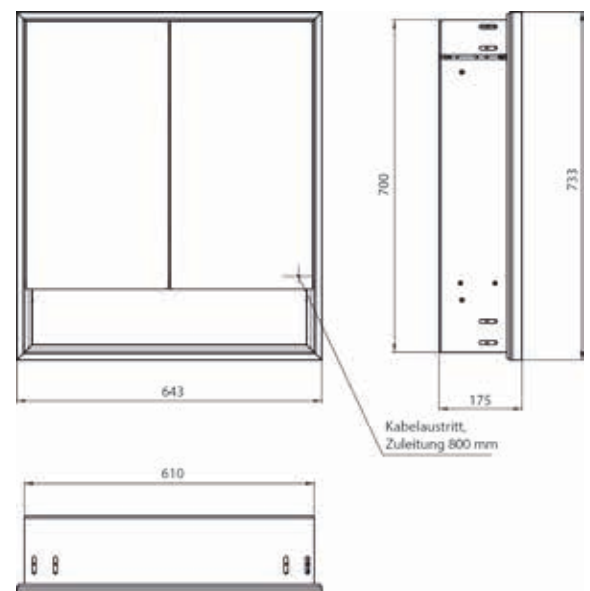

emco loft mit Unterfach

emco loft with lower compartment

PG

Lichtspiegelschrank loft mit Unterfach, 600 mm, 2 Türen, **Unterputzmodell**, IP 20.
Umlaufende LED-Beleuchtung, verspiegelte Rückwand, 2 stufenlos einstellbare Ablagen, 2 Türen, 1 Steckdose, Lichtsteuerung über 3 kapazitive von außen bedienbare Touch-Bedienfelder (An/Aus, Helligkeit und Lichtfarbe - kalt/warm - stufenlos einstellbar), Kabeldurchlass nach außen bei geschlossenen Spiegeltüren. Offenes Unterfach (Höhe: 122 mm) über die komplette Breite mit verspiegelter Rückwand. Höhe: 733 mm
Unterputz-Lichtspiegelschrank, immer mit Einbaurahmen bestellen
Illuminated mirror cabinet loft with an accessible compartment, 600 mm, 2 doors, **built-in version**, IP 20.
Surrounding LED lights, mirrored back panel, 2 continuously adjustable shelves, 2 doors, 1 socket, light control via 3 capacitive touch control panels which can be operated from the outside (on/off, brightness and light colour - cold/warm - continuously adjustable), external cable routing for closed mirror doors. Accessible compartment (height: 122 mm) on the bottom with mirrored rear wall. Height: 733 mm.
Built-in illuminated mirror cabinet, please order with built-in frame.

aluminium/spiegel	9798 052 05	2.144,90 €	2
aluminium/mirror			
Einbaurahmen	9798 000 01	221,60 €	2
Built-in frame