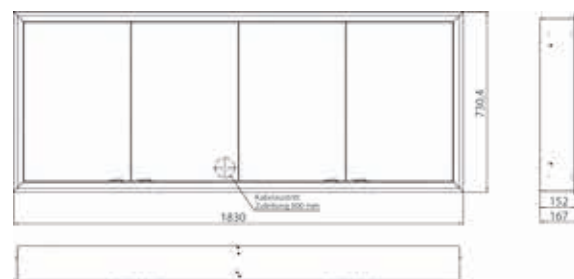

emco prime Facelift

PG

Lichtspiegelschrank prime Facelift, 1.800 mm, 4 Türen, **Aufputzmodell**, IP20
Seitenwand verspiegelt, mit verspiegelter- oder weißer Glasrückwand, 4 stufenlos einstellbare Ablagen, 4 Türen, 2 Steckdosen, stufenlose Lichtsteuerung (an/aus, Helligkeit und Lichtfarbe) über drei in die Glasrückwand integrierte Touchsensoren, Höhe: 700 mm, LED-Beleuchtung

Illuminated mirror cabinet prime Facelift, 1.800 mm, 4 doors, **wall-mounted version**, IP 20 with mirrored or white glass back panel, mirrored side panels, 4 continuously adjustable crystal glass shelves, 4 doors, 2 sockets, continuous light control (on/off, brightness and light color) via three touch sensors which are integrated into the glass rear wall, height: 700 mm, LED-lights

aluminium/spiegel	9497 062 88	3.425,00 €	2
aluminium/mirror			
aluminium/weiss	9497 063 88	3.425,00 €	2
aluminium/white			
aluminium/schwarz	9497 135 88	3.938,80 €	2
aluminium/black			

Lichtspiegelschrank prime Facelift, 1.800 mm, 4 Türen, **Unterputzmodell**, IP20 mit verspiegelter- oder weißer Glasrückwand, 4 stufenlos einstellbare Ablagen, 4 Türen, 2 Steckdosen, stufenlose Lichtsteuerung (an/aus, Helligkeit und Lichtfarbe) über drei in die Glasrückwand integrierte Touchsensoren, Höhe: 730 mm, LED-Beleuchtung

Unterputz-Lichtspiegelschrank, immer mit Einbaurahmen bestellen