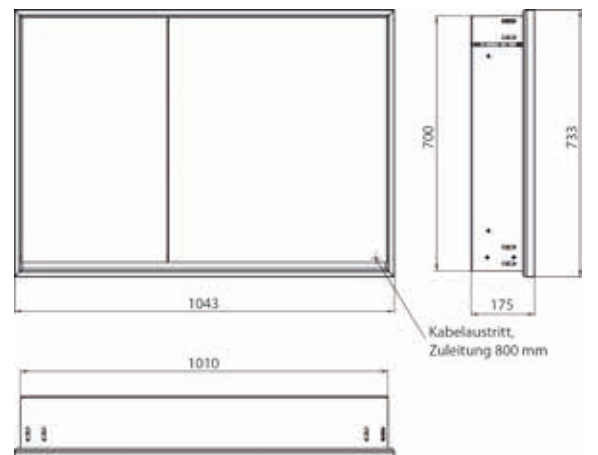

Lichtspiegelschrank loft, 1.000 mm, 2 Türen, **Aufputzmodell** mit verspiegelten Seitenwänden, IP 20.
Umlaufende LED-Beleuchtung, verspiegelte Rückwand, 2 stufenlos einstellbare Ablagen, 2 Türen (breite Tür rechts), 2 Steckdosen, Lichtsteuerung über 3 kapazitive von außen bedienbare Touch-Bedienfelder (An/Aus, Helligkeit und Lichtfarbe - kalt/warm - stufenlos einstellbar), Kabeldurchlass nach außen bei geschlossenen Spiegeltüren.
Höhe: 733 mm

Illuminated mirror cabinet loft, 1.000 mm, 2 doors, **wall-mounted model** with mirrored side panels, IP 20.
Surrounding LED lights, mirrored back panel, 2 continuously adjustable shelves, 2 doors (wide door on the right), 2 sockets, light control via 3 capacitive touch control panels which can be operated from the outside (on/off, brightness and light colour - cold/warm - continuously adjustable), external cable routing for closed mirror doors.
Height: 733 mm

aluminium/spiegel 9798 051 14 2.511,10 € 2
aluminium/mirror

Lichtspiegelschrank loft, 1.000 mm, 2 Türen, **Unterputzmodell**, IP 20.
Umlaufende LED-Beleuchtung, verspiegelte Rückwand, 2 stufenlos einstellbare Ablagen, 2 Türen (breite Tür rechts), 2 Steckdosen, Lichtsteuerung über 3 kapazitive von außen bedienbare Touch-Bedienfelder (An/Aus, Helligkeit und Lichtfarbe - kalt/warm - stufenlos einstellbar), Kabeldurchlass nach außen bei geschlossenen Spiegeltüren.
Höhe: 733 mm