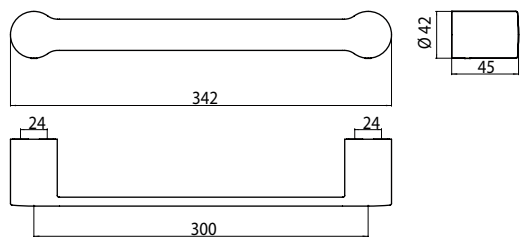

Badetuchhalter 600 mm Bath towel holder 600 mm	chrom chrome	8460 001 60	149,70 € 1
	Badetuchhalter 800 mm Bath towel holder 800 mm	chrom chrome	8460 001 80	162,40 € 1
	Wannengriff 300 mm Bath grip 300 mm	chrom chrome	8470 001 30	117,60 € 1
	Doppelhaken Double hook	chrom chrome	8478 001 00	60,50 € 1