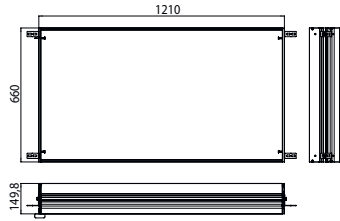

emco prestige 2

PG

Einbaurahmen
für 9897 050 25/76
Built-in frame
for 9897 050 25/76

Einbaurahmen
Built-in frame

9897 000 22

306,90 € 2