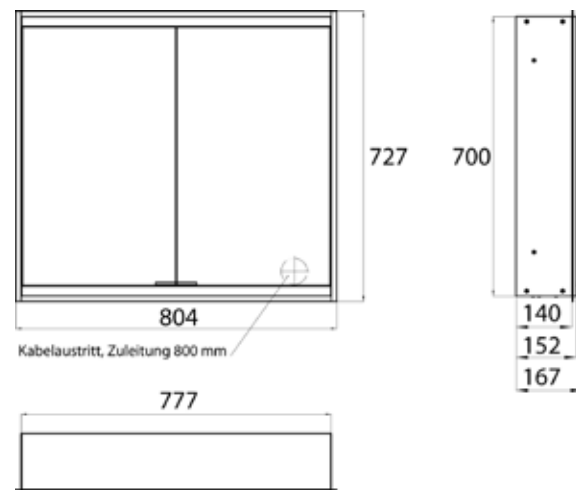

Lichtspiegelschrank prime 2 Facelift, 800 mm, 2 Türen, **Unterputzmodell**, IP20 mit verspiegelter- oder weißer Glasrückwand, 2 stufenlos einstellbare Ablagen, 2 Türen, 1 Steckdose, stufenlose Lichtsteuerung (an/aus, Helligkeit und Lichtfarbe) über drei in die Glasrückwand integrierte Touchsensoren, Höhe: 730 mm, LED-Beleuchtung

Unterputz-Lichtspiegelschrank, immer mit Einbaurahmen bestellen

Illuminated mirror cabinet prime 2 Facelift, 800 mm, 2 doors, **built-in version**, IP 20 with mirrored or white glass back panel, 2 continuously adjustable crystal glass shelves, 2 doors, 1 socket, continuous light control (on/off, brightness and light color) via three touch sensors which are integrated into the glass rear wall, height: 730 mm, LED-lights
Built-in illuminated mirror cabinet, please order with built-in frame.

aluminium/spiegel	9497 062 34	2.032,10 €	2
aluminium/mirror			
aluminium/weiss	9497 063 34	2.032,10 €	2
aluminium/white			
aluminium/schwarz	9497 135 34	2.336,90 €	2
aluminium/black			
Einbaurahmen	9497 000 19	251,40 €	2
Built-in frame