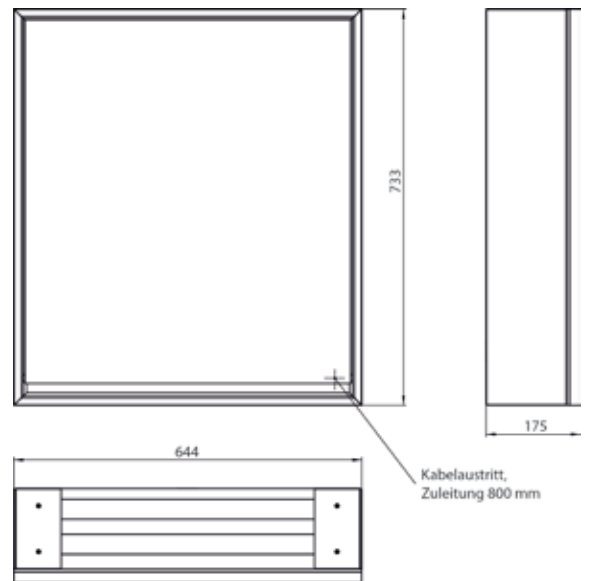

Lichtspiegelschrank loft, 600 mm, 1 Tür, **Aufputzmodell** mit verspiegelten Seitenwänden, IP 20.
Umlaufende LED-Beleuchtung, verspiegelte Rückwand, 2 stufenlos einstellbare Ablagen, 1 Tür (Türanschlag links), 1 Steckdose, Lichtsteuerung über 3 kapazitive von außen bedienbare Touch-Bedienfelder (An/Aus, Helligkeit und Lichtfarbe - kalt/warm - stufenlos einstellbar), Kabeldurchlass nach außen bei geschlossenen Spiegeltüren.
Höhe: 733 mm
Illuminated mirror cabinet loft, 600 mm, 1 door, **wall-mounted model** with mirrored side panels, IP 20.
Surrounding LED lights, mirrored back panel, 2 continuously adjustable shelves, 1 door (door hinge left), 1 socket, light control via 3 capacitive touch control panels which can be operated from the outside (on/off, brightness and light colour - cold/warm - continuously adjustable), external cable routing for closed mirror doors
Height: 733 mm.

aluminium/spiegel 9798 051 00 2.020,60 € 2
aluminium/mirror

Lichtspiegelschrank loft, 600 mm, 1 Tür, **Unterputzmodell**, IP 20.
Umlaufende LED-Beleuchtung, verspiegelte Rückwand, 2 stufenlos einstellbare Ablagen, 1 Tür (Türanschlag links), 1 Steckdose, Lichtsteuerung über 3 kapazitive von außen bedienbare Touch-Bedienfelder (An/Aus, Helligkeit und Lichtfarbe - kalt/warm - stufenlos einstellbar), Kabeldurchlass nach außen bei geschlossenen Spiegeltüren.
Höhe: 733 mm.
Unterputz-Lichtspiegelschrank, immer mit Einbaurahmen bestellen
Illuminated mirror cabinet loft, 600 mm, 1 door, **built-in version**, IP 20. Surrounding LED lights, mirrored back panel, 2 continuously adjustable shelves, 1 door (door hinge left), 1 socket, light control via 3 capacitive touch control panels which can be operated from the outside (on/off, brightness and light colour - cold/warm - continuously adjustable), external cable routing for closed mirror doors
Height: 733 mm. Built-in illuminated mirror cabinet, please order with built-in frame.

aluminium/spiegel 9798 051 01 1.976,80 € 2
aluminium/mirror
Einbaurahmen 9798 000 01 221,60 € 2
Built-in frame