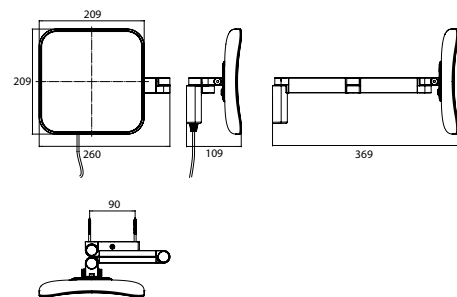

LED Shaving- and cosmetic mirror, square, wall mounted, two swivel arms with helix cable and switch
2 switches, brightness and luminous colour cold/warm (3.000 - 6.000 K) continuously dimmable.

chrom, Vergr.: 5-fach	1095 060 51	595,50 €	2
chrome, 5 magn. glass			
schwarz, Vergr.: 5-fach	1095 133 51	688,50 €	2
black, 5 magn. glass			