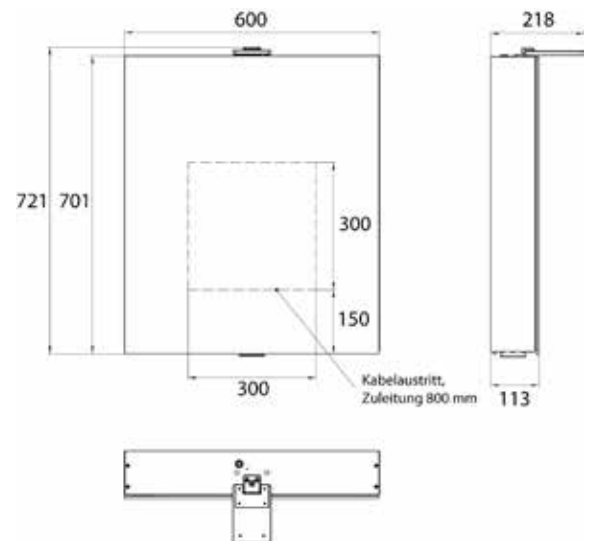

Lichtspiegelschrank Flat 2 Style (LED), 600 mm, IP 20, 14 W, 2.700-6.500 K
Aufputzmodell, 4 stufenlos einstellbare Ablagen, 2 Türen, 2 Steckdosen, Höhe: 721 mm, eine LED-Aufsatzleuchte (Waschtischbeleuchtung, Oberlicht separat abschaltbar)

Illuminated mirror cabinet Flat 2 Style (LED), 600 mm, IP 20, 14 W, 2.700-6.500 K
Surface-mounted model, 4 continuously adjustable shelves, 2 doors, 2 sockets, height: 721 mm, one LED top light (washbasin light, top light can be switched off separately)

aluminium
aluminium

9797 063 02

1.191,40 € 2