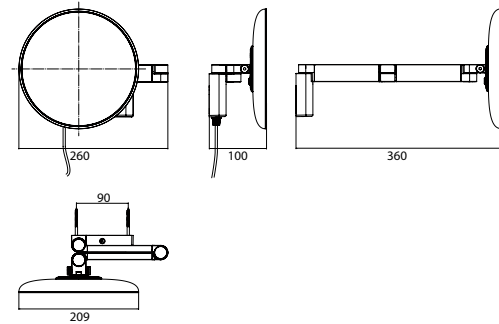

LED Shaving- and cosmetic mirror, round, wall mounted, two swivel arms with helix cable and switch

2 switches, brightness and luminous colour cold/warm (3.000 - 6.000 K) continuously dimmable.

chrom, Vergr.: 5-fach	1095 060 40	595,50 €	2
chrome, 5 magn. glass			
chrom, Vergr.: 3-fach	1095 060 41	595,50 €	2
chrome, 3 magn. glass			
schwarz, Vergr.: 5-fach	1095 133 40	688,50 €	2
black, 5 magn. glass			
schwarz, Vergr.: 3-fach	1095 133 41	688,50 €	2
black, 3 magn. glass			