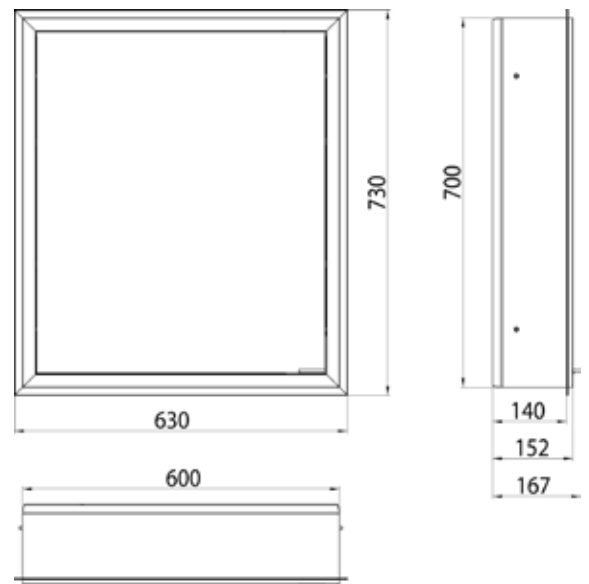

Lichtspiegelschrank prime Facelift, 600 mm, 1 Tür, **Unterputzmodell**, IP20
mit verspiegelter- oder weißer Glasrückwand, 2 stufenlos einstellbare Ablagen, 1 Tür (Türanschlag links), 1 Steckdose, stufenlose Lichtsteuerung (an/aus, Helligkeit und Lichtfarbe) über drei in die Glasrückwand integrierte Touchsensoren,
Höhe: 730 mm, LED-Beleuchtung
Unterputz-Lichtspiegelschrank, immer mit Einbaurahmen bestellen
Illuminated mirror cabinet prime Facelift, 600 mm, 1 door, **built-in version**, IP 20
with mirrored or white glass back panel, 2 continuously adjustable crystal glass shelves, 1 door (door hinge left), 1 socket, continuous light control (on/off, brightness and light color) via three touch sensors which are integrated into the glass rear wall, height: 730 mm, LED-lights
Built-in illuminated mirror cabinet, please order with built-in frame.

aluminium/spiegel	9497 062 69	1.882,70 €	2
aluminium/mirror			
aluminium/weiss	9497 063 69	1.882,70 €	2
aluminium/white			
aluminium/schwarz	9497 135 69	2.170,30 €	2
aluminium/black			
Einbaurahmen	9497 000 10	221,60 €	2
Built-in frame