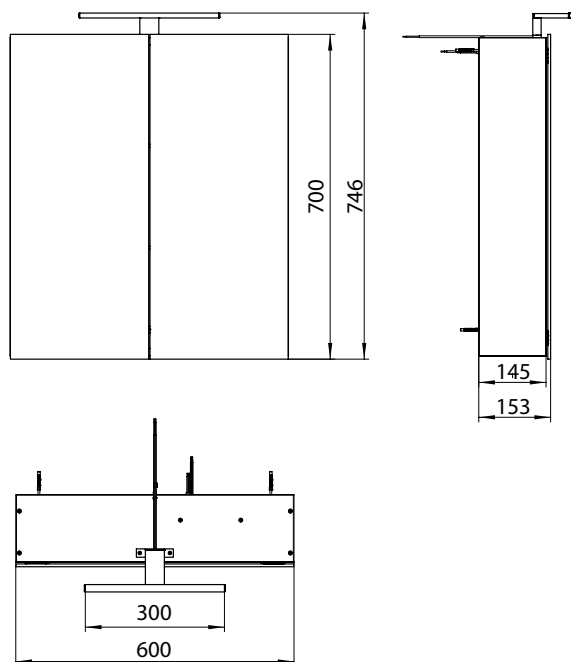

LED-Lichtspiegelschrank mee, 600 mm, IP 44, 4.000 K
Aufputzmodell, 2 stufenlos einstellbare Ablagen, 1 Tür, 1 Steckdose, 1 Lichtschalter, Höhe: 746 mm, 300 mm LED-Leuchte
Illuminated mirror cabinet mee (LED), 600 mm, IP 44, 4.000 K
wall-mounted model, 2 continuously adjustable shelves, 1 door, 1 socket, 1 switch, height: 746 mm, 300 mm LED-Light

aluminium
aluminium

9498 050 49

675,50 € 2

LED-Lichtspiegelschrank mee, 600 mm, IP 44, 4.000 K
Aufputzmodell, 2 einstellbare Ablagen, 2 Türen, 1 Steckdose, 1 Lichtschalter, Höhe: 746 mm, 300 mm LED-Leuchte
Illuminated mirror cabinet mee (LED), 600 mm, IP 44, 4.000 K
wall-mounted model, 2 adjustable shelves, 2 doors, 1 socket, 1 switch, height: 746 mm, 300 mm LED-Light

aluminium
aluminium

9498 050 50

754,20 € 2