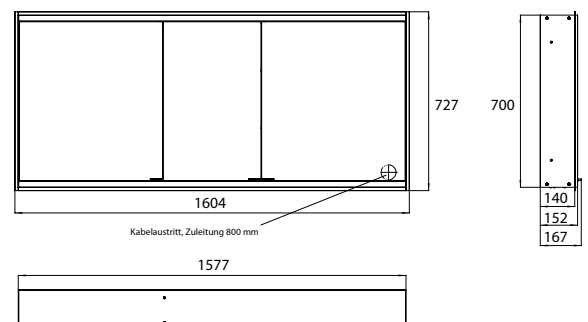

emco prime 2

mit Lichtpaket · with light-package

PG

Lichtspiegelschrank prime 2, 1.600 mm, 3 Türen, **Aufputzmodell**, IP 20 mit Lichtpaket, Seitenwand verspiegelt, mit verspiegelter- oder weißer Glasrückwand, 4 stufenlos einstellbare Ablagen, 3 Türen, 2 Steckdosen und 2 Lichttaster (Helligkeit und Lichtfarbe - kalt/warm - stufenlos dimmbar), Höhe: 700 mm, LED-Beleuchtung

Illuminated mirror cabinet prime 2, 1.600 mm, 3 doors, **wall-mounted version**, IP 20 with light-package, with mirrored or white glass back panel, mirrored side panels, 4 continuously adjustable crystal glass shelves, 3 doors, 2 sockets and 2 switches (brightness and luminous colour cold/warm continuously dimmable), height: 700 mm, LED-lights, IP 20

aluminium/spiegel	9497 060 48	3.175,00 €	2
aluminium/mirror			
aluminium/weiss	9497 061 48	3.175,00 €	2
aluminium/white			

Lichtspiegelschrank prime 2, 1.600 mm, 3 Türen, **Unterputzmodell**, IP 20 mit Lichtpaket, mit verspiegelter- oder weißer Glasrückwand, 4 stufenlos einstellbare Ablagen, 3 Türen, 2 Steckdosen und 2 Lichttaster (Helligkeit und Lichtfarbe - kalt/warm - stufenlos dimmbar), Höhe: 730 mm, LED-Beleuchtung
Unterputz-Lichtspiegelschrank, immer mit Einbaurahmen bestellen

Illuminated mirror cabinet prime 2, 1.600 mm, 3 doors, **built-in version**, IP 20 with light-package, with mirrored or white glass back panel, 4 continuously adjustable crystal glass shelves, 3 doors, 2 sockets and 2 switches (brightness and luminous colour cold/warm continuously dimmable), height: 730 mm, LED-lights, IP 20
Built-in illuminated mirror cabinet, please order with built-in frame.