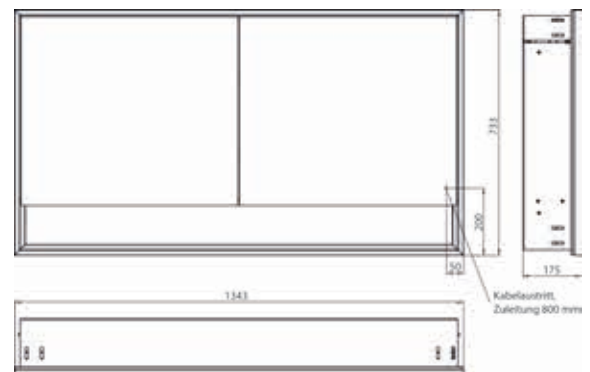

emco loft mit Unterfach

emco loft with lower compartment

PG

Lichtspiegelschrank loft mit Unterfach, 1.300 mm, 2 Türen, **Unterputzmodell**, IP 20.
Umlaufende LED-Beleuchtung, verspiegelte Rückwand, 2 stufenlos einstellbare Ablagen, 2 Türen, 2 Steckdosen, Lichtsteuerung über 3 kapazitive von außen bedienbare Touch-Bedienfelder (An/Aus, Helligkeit und Lichtfarbe - kalt/warm - stufenlos einstellbar), Kabeldurchlass nach außen bei geschlossenen Spiegeltüren. Offenes Unterfach (Höhe: 122 mm) über die komplette Breite mit verspiegelter Rückwand. Höhe: 733 mm
Unterputz-Lichtspiegelschrank, immer mit Einbaurahmen bestellen
Illuminated mirror cabinet loft with an accessible compartment, 1.300 mm, 2 doors, **built-in version**, IP 20.
Surrounding LED lights, mirrored back panel, 2 continuously adjustable shelves, 2 doors, 2 sockets, light control via 3 capacitive touch control panels which can be operated from the outside (on/off, brightness and light colour - cold/warm - continuously adjustable), external cable routing for closed mirror doors. Accessible compartment (height: 122 mm) on the bottom with mirrored rear wall. Height: 733 mm.
Built-in illuminated mirror cabinet, please order with built-in frame.

aluminium/spiegel	9798 052 21	3.001,60 €	2
aluminium/mirror			
Einbaurahmen	9798 000 05	304,00 €	2
Built-in frame