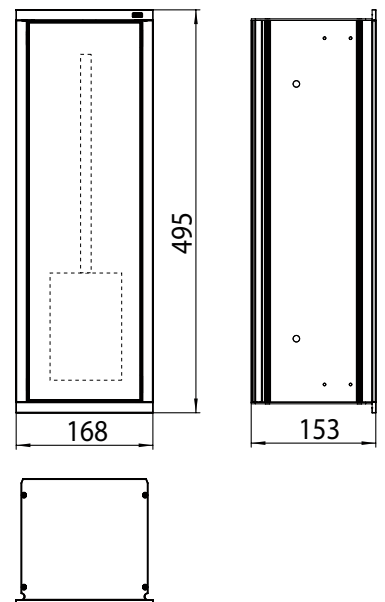

Toilettenbürstengarnitur-Modul -
Unterputzmodell
Türanschlag links/rechts wechselbar
Unterputzmodule bitte immer mit
Einbaurahmen bestellen
Module for toilet brush set - built-in-
model
door hinge left/right changeable
Please order built-in modules with an
installation frame

chrom/optiwwhite	9730 278 31	805,70 €	2
chrome/optiwwhite			
chrom/schwarz	9730 279 31	805,70 €	2
chrome/black			
Einbaurahmen	9730 000 31	119,10 €	2
Built-in frame