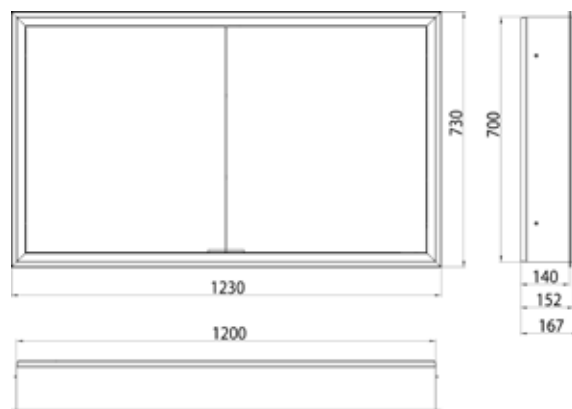

emco prime Facelift

PG

Lichtspiegelschrank prime Facelift, 1.200 mm, 2 Türen, **Aufputzmodell**, IP20
Seitenwand verspiegelt, mit verspiegelter- oder weißer Glasrückwand, 2 stufenlos einstellbare Ablagen, 2 Türen, 2 Steckdosen, stufenlose Lichtsteuerung (an/aus, Helligkeit und Lichtfarbe) über drei in die Glasrückwand integrierte Touchsensoren, Höhe: 700 mm, LED-Beleuchtung

Illuminated mirror cabinet prime Facelift, 1.200 mm, 2 doors, **wall-mounted version**, IP 20 with mirrored or white glass back panel, mirrored side panels, 2 continuously adjustable crystal glass shelves, 2 doors, 2 sockets, continuous light control (on/off, brightness and light color) via three touch sensors which are integrated into the glass rear wall, height: 700 mm, LED-lights

aluminium/spiegel	9497 062 84	2.642,60 €	2
aluminium/mirror			
aluminium/weiss	9497 063 84	2.642,60 €	2
aluminium/white			
aluminium/schwarz	9497 135 84	3.042,10 €	2
aluminium/black			

Lichtspiegelschrank prime Facelift, 1.200 mm, 2 Türen, **Unterputzmodell**, IP20, mit verspiegelter- oder weißer Glasrückwand, 2 stufenlos einstellbare Ablagen, 2 Türen, 2 Steckdosen, stufenlose Lichtsteuerung (an/aus, Helligkeit und Lichtfarbe) über drei in die Glasrückwand integrierte Touchsensoren, Höhe: 730 mm, LED-Beleuchtung

Unterputz-Lichtspiegelschrank, immer mit Einbaurahmen bestellen