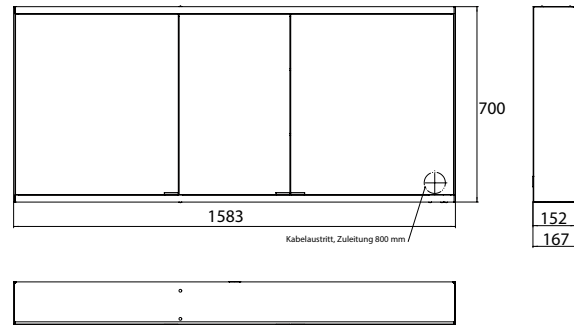

emco prime 2

ohne Lichtpaket · without light-package

PG

Lichtspiegelschrank prime 2, 1.600 mm, 3 Türen, **Aufputzmodell**, IP 20
Seitenwand verspiegelt, mit verspiegelter- oder weißer Glasrückwand, 4 stufenlos einstellbare Ablagen, 3 Türen, 2 Steckdosen und 1 Lichtschalter, Höhe: 700 mm, LED-Beleuchtung (ca. 4.000 K)
Illuminated mirror cabinet prime 2, 1.600 mm, 3 doors, **wall-mounted version**, IP 20
with mirrored or white glass back panel, mirrored side panels, 4 continuously adjustable crystal glass shelves, 3 doors, 2 sockets and 1 switch, height: 700 mm, LED-lights (ca. 4.000 K), IP 20

aluminium/spiegel	9497 050 48	2.921,70 €	2
aluminium/mirror			
aluminium/weiss	9497 051 48	2.921,70 €	2
aluminium/white			

Lichtspiegelschrank prime 2, 1.600 mm, 3 Türen, **Unterputzmodell**, IP 20
mit verspiegelter- oder weißer Glasrückwand, 4 stufenlos einstellbare Ablagen, 3 Türen, 2 Steckdosen und 1 Lichtschalter, Höhe: 730 mm, LED-Beleuchtung (ca. 4.000 K)
Unterputz-Lichtspiegelschrank, immer mit Einbaurahmen bestellen
Illuminated mirror cabinet prime 2, 1.600 mm, 3 doors, **built-in version**, IP 20
with mirrored or white glass back panel, 4 continuously adjustable crystal glass shelves, 3 doors, 2 sockets and 1 switch, height: 730 mm, LED-lights (ca. 4.000 K), IP 20
Built-in illuminated mirror cabinet, please order with built-in frame.

aluminium/spiegel	9497 050 58	2.908,10 €	2
aluminium/mirror			
aluminium/weiss	9497 051 58	2.908,10 €	2
aluminium/white			
Einbaurahmen	9497 000 15	315,20 €	2
Built-in frame