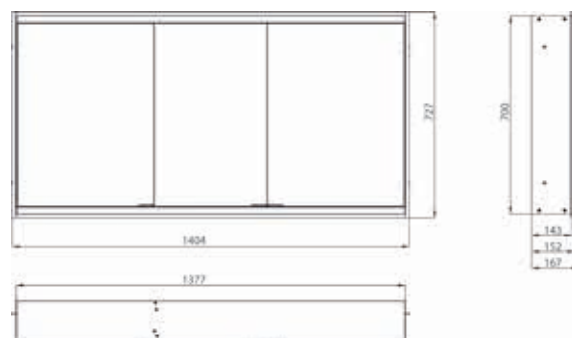

emco prime 2 Facelift

PG

Lichtspiegelschrank prime 2 Facelift, 1.400 mm, 3 Türen, **Aufputzmodell**, IP20
Seitenwand verspiegelt, mit verspiegelter- oder weißer Glasrückwand, 4 stufenlos einstellbare Ablagen, 3 Türen, 2 Steckdosen, stufenlose Lichtsteuerung (an/aus, Helligkeit und Lichtfarbe) über drei in die Glasrückwand integrierte Touchsensoren, Höhe: 700 mm, LED-Beleuchtung

Illuminated mirror cabinet prime 2 Facelift, 1.400 mm, 3 doors, **wall-mounted version**, IP 20
with mirrored or white glass back panel, mirrored side panels, 4 continuously adjustable crystal glass shelves, 3 doors, 2 sockets, continuous light control (on/off, brightness and light color) via three touch sensors which are integrated into the glass rear wall, height: 700 mm, LED-lights

aluminium/spiegel	9497 062 49	2.954,90 €	2
aluminium/mirror			
aluminium/weiss	9497 063 49	2.954,90 €	2
aluminium/white			
aluminium/schwarz	9497 135 49	3.398,10 €	2
aluminium/black			

Lichtspiegelschrank prime 2 Facelift, 1.400 mm, 3 Türen, **Unterputzmodell**, IP20
mit verspiegelter- oder weißer Glasrückwand, 4 stufenlos einstellbare Ablagen, 3 Türen, 2 Steckdosen, stufenlose Lichtsteuerung (an/aus, Helligkeit und Lichtfarbe) über drei in die Glasrückwand integrierte Touchsensoren, Höhe: 730 mm, LED-Beleuchtung

Unterputz-Lichtspiegelschrank, immer mit Einbaurahmen bestellen