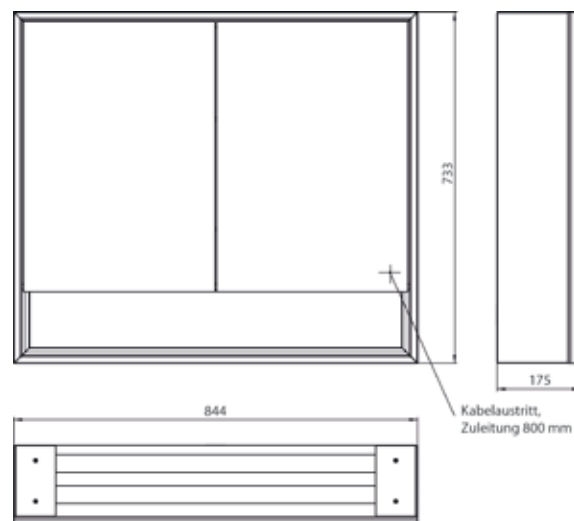

emco loft mit Unterfach

emco loft with lower compartment

PG

Lichtspiegelschrank loft mit Unterfach, 800 mm, 2 Türen, **Aufputzmodell** mit verspiegelten Seitenwänden, IP 20. Umlaufende LED-Beleuchtung, verspiegelte Rückwand, 2 stufenlos einstellbare Ablagen, 2 Türen, 1 Steckdose, Lichtsteuerung über 3 kapazitive von außen bedienbare Touch-Bedienfelder (An/Aus, Helligkeit und Lichtfarbe - kalt/warm - stufenlos einstellbar), Kabeldurchlass nach außen bei geschlossenen Spiegeltüren. Offenes Unterfach (Höhe: 122 mm) über die komplette Breite mit verspiegelter Rückwand. Höhe: 733 mm

Illuminated mirror cabinet loft with an accessible compartment, 800 mm, 2 doors, **wall-mounted model** with mirrored side panels, IP 20. Surrounding LED lights, mirrored back panel, 2 continuously adjustable shelves, 2 doors, 1 socket, light control via 3 capacitive touch control panels which can be operated from the outside (on/off, brightness and light colour - cold/warm - continuously adjustable), external cable routing for closed mirror doors. Accessible compartment (height: 122 mm) on the bottom with mirrored rear wall. Height: 733 mm.

aluminium/spiegel 9798 052 06 2.364,70 € 2
aluminium/mirror