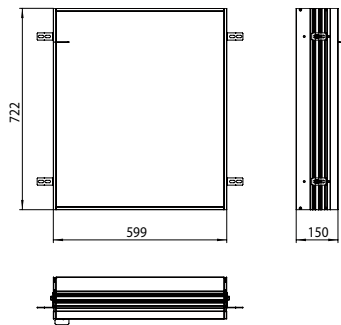

emco prime 2

PG

Einbaurahmen
für Lichtspiegelschrank prime 2, 600 mm
Built-in frame
for illuminated mirror cabinet prime 2,
600 mm

Einbaurahmen 9497 000 20 221,60 € 2
Built-in frame