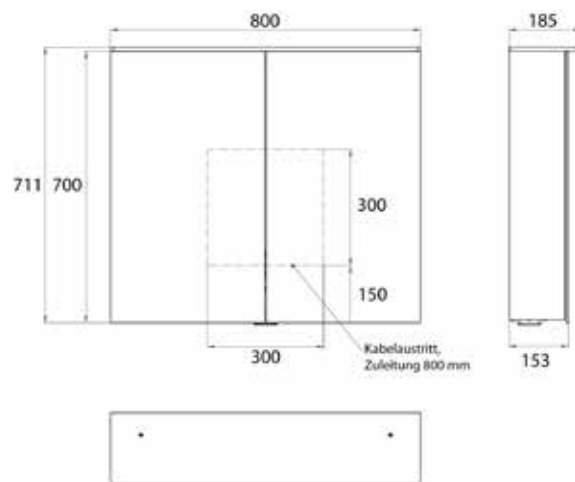

Lichtspiegelschrank Pure 2 Design (LED), 1000 mm, IP 20, 24 W, 2.700-6.500 K
Aufputzmodell, 4 stufenlos einstellbare Ablagen, 2 Türen, 2 Steckdosen, Höhe: 711 mm, mit Lichtsegel
(Waschtischbeleuchtung, Oberlicht separat abschaltbar)

Illuminated mirror cabinet Pure 2 Design (LED), 1000 mm, IP 20, 24 W, 2.700-6.500 K
wall-mounted model, 4 continuously adjustable shelves, 2 doors, 2 sockets, height: 711 mm, with light sail (washbasin lighting, light sail can be switched off separately)

aluminium 9797 054 04 1.617,80 € 2
aluminium