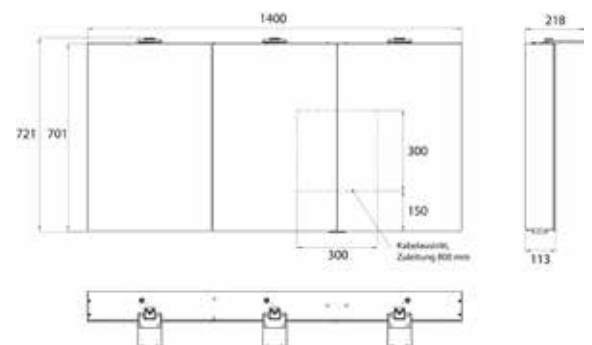

emco flat 2 Style

PG

Lichtspiegelschrank Flat 2 Style (LED), 1200 mm, IP 20, 26 W, 2.700-6.500 K Aufputzmodell, 4 stufenlos einstellbare Ablagen, 2 Türen, 2 Steckdosen, Höhe: 721 mm, zwei LED-Aufsatzleuchten (Waschtischbeleuchtung, Oberlicht separat abschaltbar)

Illuminated mirror cabinet Flat 2 Style (LED), 1200 mm, IP 20, 26 W, 2.700-6.500 K
Surface-mounted model, 4 continuously adjustable shelves, 2 doors, 2 sockets, height: 721 mm, two LED top lights (washbasin light, top light can be switched off separately)

aluminium
aluminium

9797 063 05

1.649,00 € 2

Lichtspiegelschrank Flat 2 Style (LED), 1400 mm, IP 20, 34 W, 2.700-6.500 K Aufputzmodell, 6 stufenlos einstellbare Ablagen, 3 Türen, 2 Steckdosen, Höhe: 721 mm, drei LED-Aufsatzleuchten (Waschtischbeleuchtung, Oberlicht separat abschaltbar)

Illuminated mirror cabinet Flat 2 Style (LED), 1400 mm, IP 20, 34 W, 2.700-6.500 K
Surface-mounted model, 6 continuously adjustable shelves, 3 doors, 2 sockets, height: 721 mm, three LED top lights (washbasin light, top light can be switched off separately)

aluminium
aluminium

9797 063 06

2.044,20 € 2