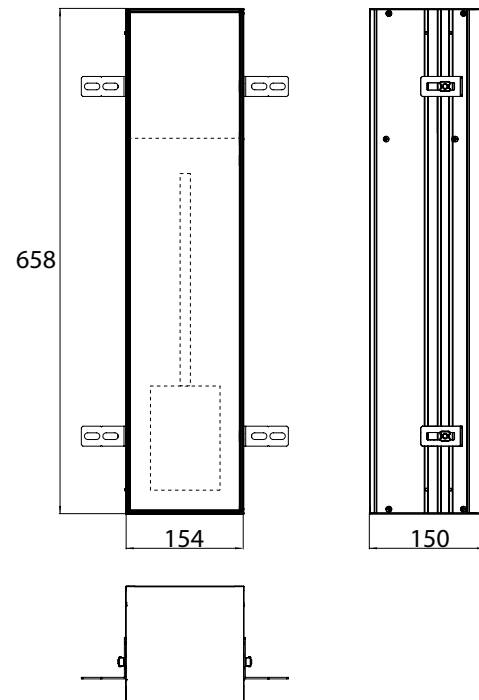

WC-Modul - Unterputzmodell, Tür befliesbar (Fliese + Kleber, max.: 12 mm) mit Fach für WC-Papier und integrierter Toilettenbürstengarnitur. Türanschlag links.

Kein Einbaurahmen erforderlich.

Module for WC build-in model, door tileable (tiles + adhesive, max.: 12mm) with box for WC-paper and integrated toilet brush set, left-hinged door
No additional build-in frame required

aluminium
aluminium

9756 110 12

793,60 € 2