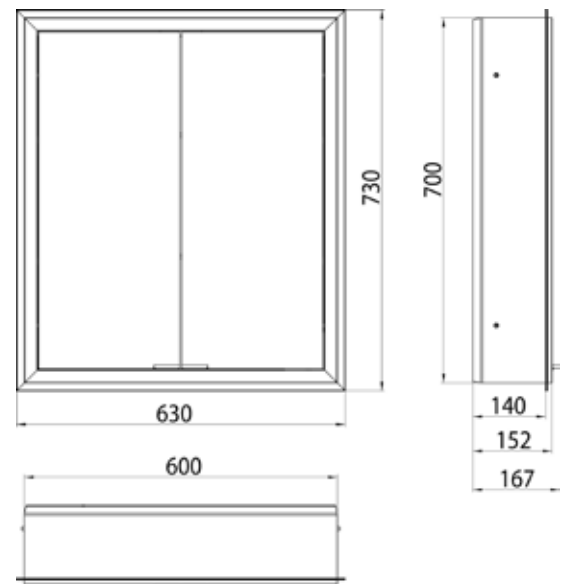

Lichtspiegelschrank prime Facelift, 600 mm, 2 Türen, **Unterputzmodell**, IP20
mit verspiegelter- oder weißer Glasrückwand, 2 stufenlos einstellbare Ablagen, 2 Türen, 1 Steckdose, stufenlose Lichtsteuerung (an/aus, Helligkeit und Lichtfarbe) über drei in die Glasrückwand integrierte Touchsensoren, Höhe: 730 mm, LED-Beleuchtung

Unterputz-Lichtspiegelschrank, immer mit Einbaurahmen bestellen
Illuminated mirror cabinet prime Facelift, 600 mm, 2 doors, **built-in version**, IP 20
with mirrored or white glass back panel, 2 continuously adjustable crystal glass shelves, 2 doors, 1 socket, continuous light control (on/off, brightness and light color) via three touch sensors which are integrated into the glass rear wall, height: 730 mm, LED-lights
Built-in illuminated mirror cabinet, please order with built-in frame.

aluminium/spiegel	9497 062 71	2.042,80 €	2
aluminium/mirror			
aluminium/weiss	9497 063 71	2.042,80 €	2
aluminium/white			
aluminium/schwarz	9497 135 71	2.347,10 €	2
aluminium/black			
Einbaurahmen	9497 000 10	221,60 €	2
Built-in frame