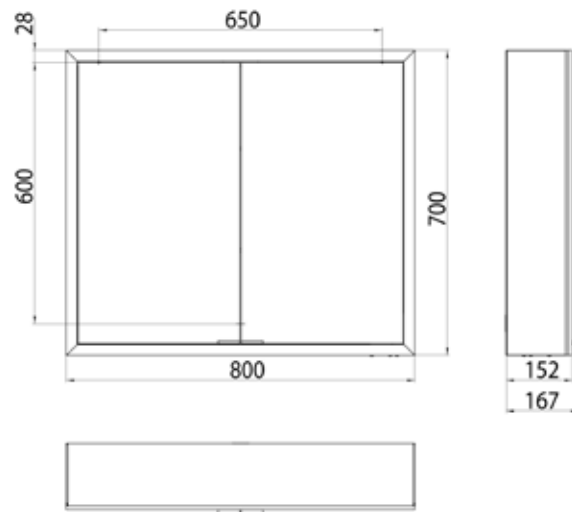

emco prime Facelift

PG

Lichtspiegelschrank prime Facelift, 800 mm, 2 Türen, **Aufputzmodell**, IP20
Seitenwand verspiegelt, mit verspiegelter- oder weißer Glasrückwand, 2 stufenlos einstellbare Ablagen, 2 Türen, 1 Steckdose, stufenlose Lichtsteuerung (an/aus, Helligkeit und Lichtfarbe) über drei in die Glasrückwand integrierte Touchsensoren, Höhe: 700 mm, LED-Beleuchtung

Illuminated mirror cabinet prime Facelift, 800 mm, 2 doors, **wall-mounted version**, IP 20

with mirrored or white glass back panel, mirrored side panels, 2 continuously adjustable crystal glass shelves, 2 doors, 1 socket, continuous light control (on/off, brightness and light color) via three touch sensors which are integrated into the glass rear wall, height: 700 mm, LED-lights

aluminium/spiegel	9497 062 62	2.252,10 €	2
aluminium/mirror			
aluminium/weiss	9497 063 62	2.252,10 €	2
aluminium/white			
aluminium/schwarz	9497 135 62	2.584,90 €	2
aluminium/black			

Lichtspiegelschrank prime Facelift, 800 mm, 2 Türen, **Unterputzmodell**, IP20
mit verspiegelter- oder weißer Glasrückwand, 2 stufenlos einstellbare Ablagen, 2 Türen, 1 Steckdose, stufenlose Lichtsteuerung (an/aus, Helligkeit und Lichtfarbe) über drei in die Glasrückwand integrierte Touchsensoren, Höhe: 730 mm, LED-Beleuchtung

Unterputz-Lichtspiegelschrank, immer mit Einbaurahmen bestellen