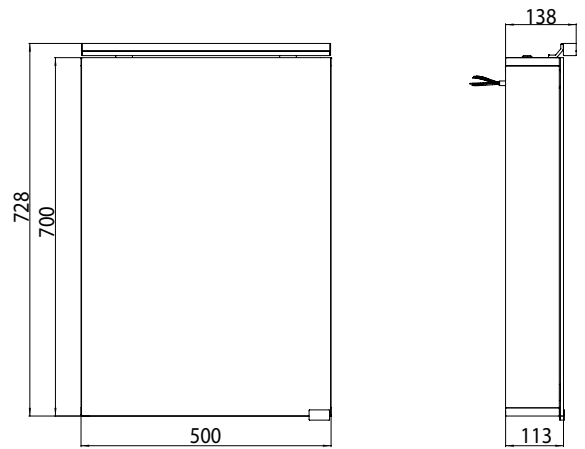

Lichtspiegelschrank flat (LED), 500 mm, IP 44, 6 W, 4.000 K
Aufputzmodell, 2 stufenlos einstellbare Ablagen, 1 Tür, 1 Steckdose, 1 Lichtschalter, Höhe: 728 mm, LED-Leuchte (Version mit Waschtischbeleuchtung: 2 Steckdosen, 2 Schalter)
Illuminated mirror cabinet flat (LED), 500 mm, IP 44, 6 W, 4.000 K
wall-mounted model, 2 continuously adjustable shelves, 1 door, 1 socket, 1 switch, height: 728 mm, LED-Light (Version with washbasin: 2 sockets, 2 switch)

ohne Waschtischbeleuchtung without washbasin illumination	9797 050 68	950,70 €	2
mit Waschtischbeleuchtung with washbasin illumination	9797 052 68	1.115,40 €	2