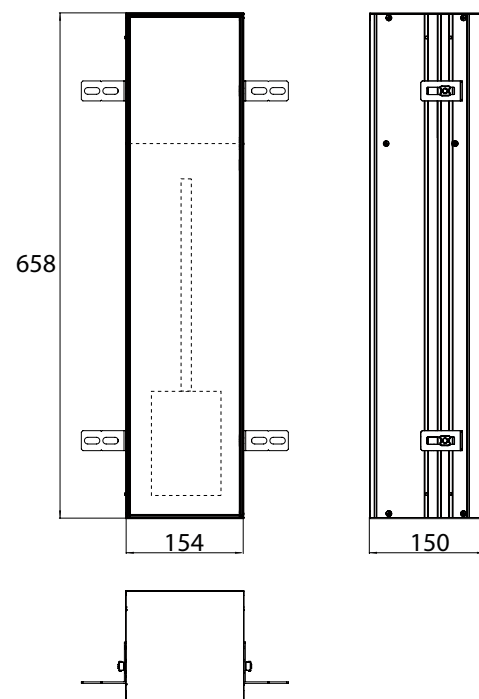

WC-Modul - Unterputzmodell, Tür befliesbar (Fliese + Kleber, max.: 12 mm) mit Fach für WC-Papier und integrierter Toilettenbürstengarnitur. Türanschlag rechts.

Kein Einbaurahmen erforderlich.

Module for WC build-in model, door tileable (tiles + adhesive, max.: 12mm) with box for WC-paper and integrated toilet brush set, right-hinged door
No additional build-in frame required

aluminium
aluminium

9756 110 13

793,60 € 2