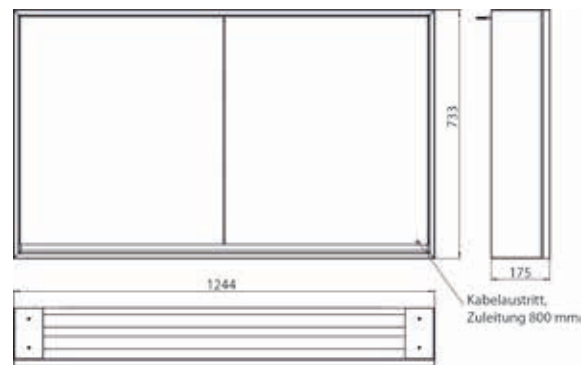

Lichtspiegelschrank loft, 1.200 mm, 2 Türen, **Unterputzmodell**, IP 20.
Umlaufende LED-Beleuchtung, verspiegelte Rückwand, 2 stufenlos einstellbare Ablagen, 2 Türen, 2 Steckdosen, Lichtsteuerung über 3 kapazitive von außen bedienbare Touch-Bedienfelder (An/Aus, Helligkeit und Lichtfarbe - kalt/warm - stufenlos einstellbar), Kabeldurchlass nach außen bei geschlossenen Spiegeltüren.
Höhe: 733 mm

Unterputz-Lichtspiegelschrank, immer mit Einbaurahmen bestellen
Illuminated mirror cabinet loft, 1.200 mm, 2 doors, **built-in version**, IP 20.
Surrounding LED lights, mirrored back panel, 2 continuously adjustable shelves, 2 doors, 2 sockets, light control via 3 capacitive touch control panels which can be operated from the outside (on/off, brightness and light colour - cold/warm - continuously adjustable), external cable routing for closed mirror doors. Height: 733 mm.
Built-in illuminated mirror cabinet, please order with built-in frame.

aluminium/spiegel 9798 051 19 2.737,40 € 2
aluminium/mirror
Einbaurahmen 9798 000 04 299,30 € 2
Built-in frame