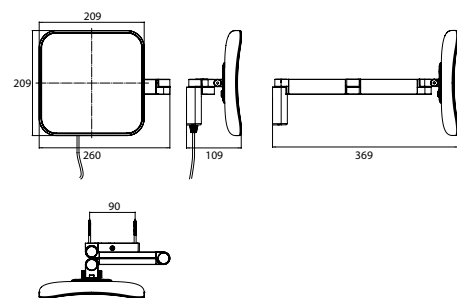

emco kosmetikspiegel evo

emco cosmetic mirror evo

PG

LED Rasier- und Kosmetikspiegel, eckig, Wandmodell, Doppelgelenkarm mit Spiralkabel und Stecker

2 Lichttaster, Helligkeit und Lichtfarbe - kalt/warm (3.000 - 6.000 K) - stufenlos dimmbar.

LED Shaving- and cosmetic mirror, square, wall mounted, two swivel arms with helix cable and switch
2 switches, brightness and luminous colour cold/warm (3.000 - 6.000 K) continuously dimmable.

chrom, Vergr.: 5-fach	1095 060 51	595,50 €	2
chrome, 5 magn. glass			
schwarz, Vergr.: 5-fach	1095 133 51	688,50 €	2
black, 5 magn. glass			

LED Rasier- und Kosmetikspiegel mit emco light system, eckig, Wandmodell, Doppelgelenkarm mit Spiralkabel und Stecker

2 Lichttaster, Helligkeit und Lichtfarbe - kalt/warm (3.000 - 6.000 K) - stufenlos dimmbar.

mit emco light system. Detailinformationen zum emco light system unter www.emco-bath.com

LED Shaving- and cosmetic mirror with emco light system, square, wall mounted, two swivel arms with helix cable and switch

2 switches, brightness and luminous colour cold/warm (3.000 - 6.000 K) continuously dimmable.

with emco light system. For detailed information about emco light system please check www.emco-bath.com

chrom, Vergr.: 5-fach	1095 080 51	778,90 €	2
chrome, 5 magn. glass			
schwarz, Vergr.: 5-fach	1095 133 53	894,50 €	2
black, 5 magn. glass