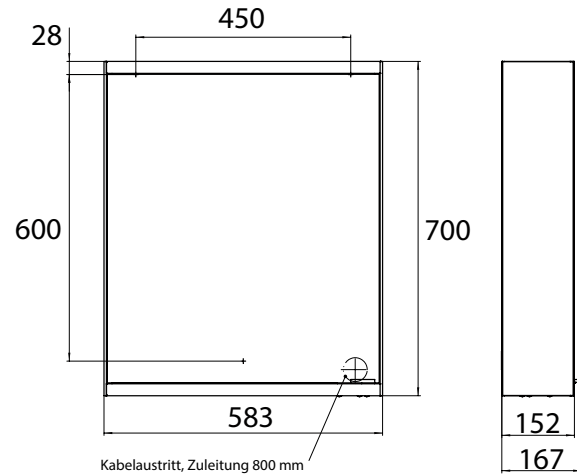

Lichtspiegelschrank prime 2, 600 mm, 1 Tür, **Aufputzmodell**, IP 20
Seitenwand verspiegelt, mit verspiegelter- oder weißer Glasrückwand, 2 stufenlos einstellbare Ablagen, 1 Tür (Türanschlag links), 1 Steckdose und 1 Lichtschalter, Höhe: 700 mm, LED-Beleuchtung (ca. 4.000 K)

Illuminated mirror cabinet prime 2, 600 mm, 1 door, **wall-mounted version**, IP 20 with mirrored or white glass back panel, mirrored side panels, 2 continuously adjustable crystal glass shelves, 1 door (door hinge left), 1 socket and 1 switch, height: 700 mm, LED-lights (ca. 4.000 K), IP 20

aluminium/spiegel	9497 050 21	1.453,30 €	2
aluminium/mirror			
aluminium/weiss	9497 051 21	1.453,30 €	2
aluminium/white