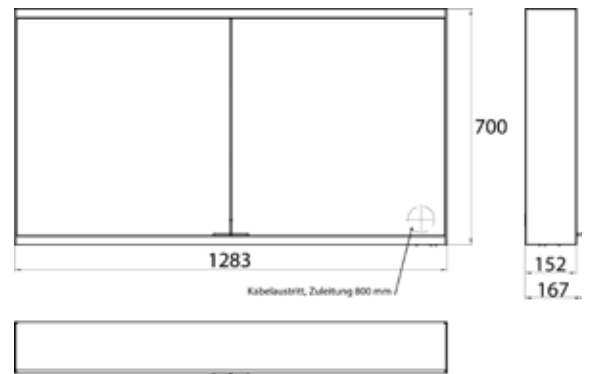

Lichtspiegelschrank prime 2 Facelift, 1.300 mm, 2 Türen, **Unterputzmodell**, IP20
mit verspiegelter- oder weißer Glasrückwand, 2 stufenlos einstellbare Ablagen, 2 Türen, 2 Steckdosen, stufenlose Lichtsteuerung (an/aus, Helligkeit und Lichtfarbe) über drei in die Glasrückwand integrierte Touchsensoren, Höhe: 730 mm, LED-Beleuchtung

Unterputz-Lichtspiegelschrank, immer mit Einbaurahmen bestellen

Illuminated mirror cabinet prime 2 Facelift, 1.300 mm, 2 doors, **built-in version**, IP 20

with mirrored or white glass back panel, 2 continuously adjustable crystal glass shelves, 2 doors, 2 sockets, continuous light control (on/off, brightness and light color) via three touch sensors which are integrated into the glass rear wall, height: 730 mm, LED-lights
Built-in illuminated mirror cabinet, please order with built-in frame.

aluminium/spiegel	9497 062 57	2.626,70 €	2
aluminium/mirror			
aluminium/weiss	9497 063 57	2.626,70 €	2
aluminium/white			
aluminium/schwarz	9497 135 57	3.020,70 €	2
aluminium/black			
Einbaurahmen	9497 000 16	304,00 €	2
Built-in frame