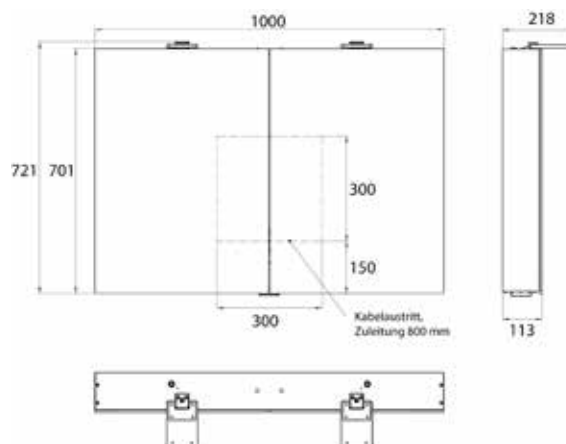

emco flat 2 Style

PG

Lichtspiegelschrank Flat 2 Style (LED), 800 mm, IP 20, 22 W, 2.700-6.500 K Aufputzmodell, 4 stufenlos einstellbare Ablagen, 2 Türen, 2 Steckdosen, Höhe: 721 mm, zwei LED-Aufsatzleuchten (Waschtischbeleuchtung, Oberlicht separat abschaltbar)

Illuminated mirror cabinet Flat 2 Style (LED), 800 mm, IP 20, 22 W, 2.700-6.500 K
Surface-mounted model, 4 continuously adjustable shelves, 2 doors, 2 sockets, height: 721 mm, two LED top lights (washbasin light, top light can be switched off separately)

aluminium 9797 063 03 1.298,90 € 2
aluminium

Lichtspiegelschrank Flat 2 Style (LED), 1000 mm, IP 20, 24 W, 2.700-6.500 K Aufputzmodell, 4 stufenlos einstellbare Ablagen, 2 Türen, 2 Steckdosen, Höhe: 721 mm, zwei LED-Aufsatzleuchten (Waschtischbeleuchtung, Oberlicht separat abschaltbar)

Illuminated mirror cabinet Flat 2 Style (LED), 1000 mm, IP 20, 24 W, 2.700-6.500 K
Surface-mounted model, 4 continuously adjustable shelves, 2 doors, 2 sockets, height: 721 mm, two LED top lights (washbasin light, top light can be switched off separately)

aluminium 9797 063 04 1.441,50 € 2
aluminium