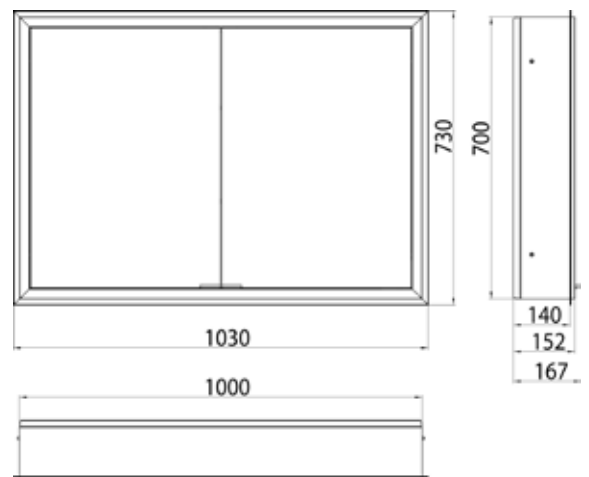

prime Facelift