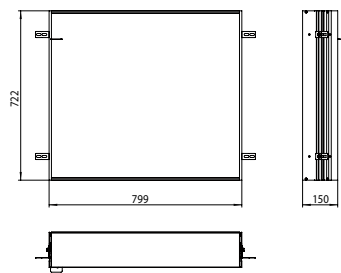

Einbaurahmen
für Lichtspiegelschrank prime 2, 800 mm
Built-in frame
for illuminated mirror cabinet prime 2,
800 mm

Einbaurahmen 9497 000 19 251,40 € 2
Built-in frame