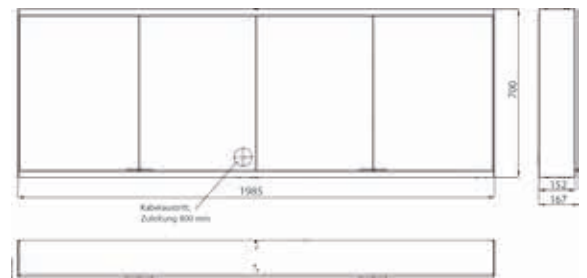

emco prime 2 Facelift

PG

Lichtspiegelschrank prime 2 Facelift, 2.000 mm, 4 Türen, **Aufputzmodell**, IP20
Seitenwand verspiegelt, mit verspiegelter- oder weißer Glasrückwand, 4 stufenlos einstellbare Ablagen, 4 Türen, 2 Steckdosen, stufenlose Lichtsteuerung (an/aus, Helligkeit und Lichtfarbe) über drei in die Glasrückwand integrierte Touchsensoren, Höhe: 700 mm, LED-Beleuchtung

Illuminated mirror cabinet prime 2 Facelift, 2.000 mm, 4 doors, **wall-mounted version**, IP 20 with mirrored or white glass back panel, mirrored side panels, 4 continuously adjustable crystal glass shelves, 4 doors, 2 sockets, continuous light control (on/off, brightness and light color) via three touch sensors which are integrated into the glass rear wall, height: 700 mm, LED-lights

aluminium/spiegel	9497 062 66	3.430,00 €	2
aluminium/mirror			
aluminium/weiss	9497 063 66	3.430,00 €	2
aluminium/white			
aluminium/schwarz	9497 135 66	3.944,50 €	2
aluminium/black			

Lichtspiegelschrank prime 2 Facelift, 2.000 mm, 4 Türen, **Unterputzmodell**, IP20, mit verspiegelter- oder weißer Glasrückwand, 4 stufenlos einstellbare Ablagen, 4 Türen, 2 Steckdosen, stufenlose Lichtsteuerung (an/aus, Helligkeit und Lichtfarbe) über Touchsensoren, Höhe: 730 mm, LED-Beleuchtung
Unterputz-Lichtspiegelschrank, immer mit Einbaurahmen bestellen

Illuminated mirror cabinet prime 2 Facelift, 2.000 mm, 4 doors, **built-in version**, IP 20 with mirrored or white glass back panel, 4 continuously adjustable crystal glass shelves, 4 doors, 2 sockets, continuous light control (on/off, brightness and light color) via three touch sensors which are integrated into the glass rear wall, height: 730 mm, LED-lights
Built-in illuminated mirror cabinet, please order with built-in frame.

aluminium/spiegel	9497 062 67	3.400,00 €	2
aluminium/mirror			
aluminium/weiss	9497 063 67	3.400,00 €	2
aluminium/white			
aluminium/schwarz	9497 135 67	3.910,00 €	2
aluminium/black			
Einbaurahmen	9497 000 36	375,00 €	2
Built-in frame