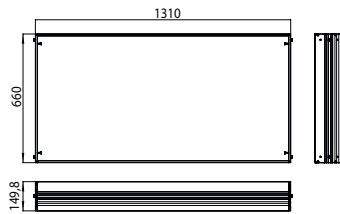

Einbaurahmen
für 9897 050 19/78
Built-in frame
for 9897 050 19/78

Einbaurahmen
Built-in frame

9897 000 09

311,50 € 2