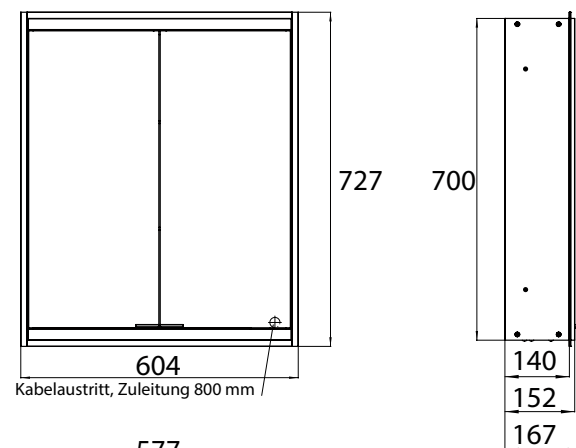

Lichtspiegelschrank prime 2, 600 mm, 2 Türen, **Unterputzmodell**, IP 20
mit verspiegelter- oder weißer Glasrückwand, 2 stufenlos einstellbare Ablagen, 2 Türen, 1 Steckdose und 1 Lichtschalter, Höhe: 730 mm, LED-Beleuchtung (ca. 4.000 K)
Unterputz-Lichtspiegelschrank, immer mit Einbaurahmen bestellen
Illuminated mirror cabinet prime 2, 600 mm, 2 doors, **built-in version**, IP 20
with mirrored or white glass back panel, 2 continuously adjustable crystal glass shelves, 2 doors, 1 socket and 1 switch, height: 730 mm, LED-lights (ca. 4.000 K), IP 20
Built-in illuminated mirror cabinet, please order with built-in frame.

aluminium/spiegel	9497 050 33	1.572,10 €	2
aluminium/mirror			
aluminium/weiss	9497 051 33	1.572,10 €	2
aluminium/white			
Einbaurahmen	9497 000 20	221,60 €	2
Built-in frame