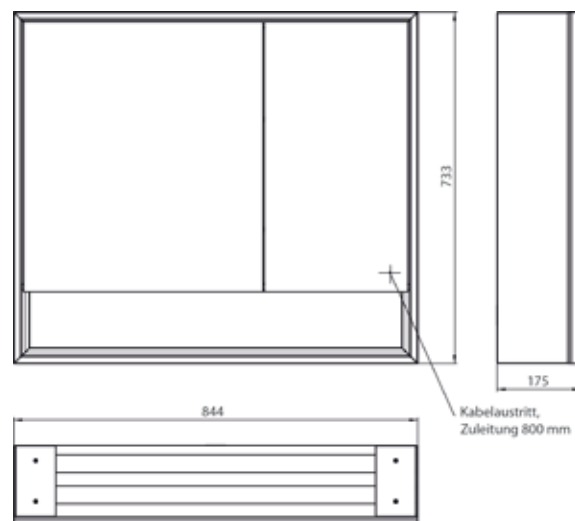

emco loft mit Unterfach

emco loft with lower compartment

PG

Lichtspiegelschrank loft mit Unterfach, 800 mm, 2 Türen, **Aufputzmodell** mit verspiegelten Seitenwänden, IP 20. Umlaufende LED-Beleuchtung, verspiegelte Rückwand, 2 stufenlos einstellbare Ablagen, 2 Türen (breite Tür links), 1 Steckdose, Lichtsteuerung über 3 kapazitive von außen bedienbare Touch-Bedienfelder (An/Aus, Helligkeit und Lichtfarbe - kalt/warm - stufenlos einstellbar), Kabeldurchlass nach außen bei geschlossenen Spiegeltüren. Offenes Unterfach (Höhe: 122 mm) über die komplette Breite mit verspiegelter Rückwand. Höhe: 733 mm

Illuminated mirror cabinet loft with an accessible compartment, 800 mm, 2 doors, **wall-mounted model** with mirrored side panels, IP 20.

Surrounding LED lights, mirrored back panel, 2 continuously adjustable shelves, 2 doors (wide door on the left), 1 socket, light control via 3 capacitive touch control panels which can be operated from the outside (on/off, brightness and light colour - cold/warm - continuously adjustable), external cable routing for closed mirror doors. Accessible compartment (height: 122 mm) on the bottom with mirrored rear wall. Height: 733 mm.

aluminium/spiegel 9798 052 10 2.364,70 € 2
aluminium/mirror