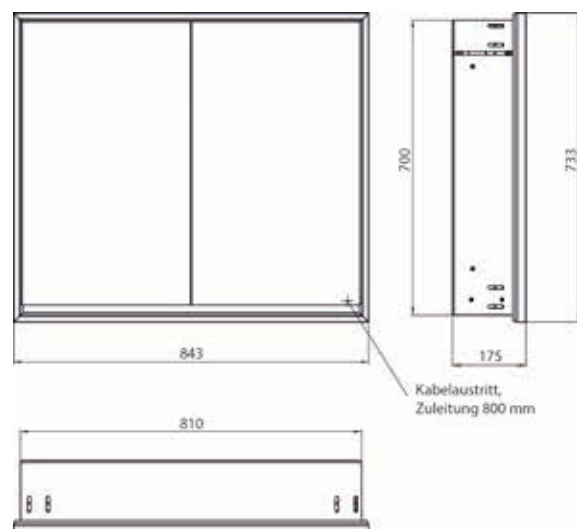

Lichtspiegelschrank loft, 800 mm, 2 Türen, **Aufputzmodell** mit verspiegelten Seitenwänden, IP 20.
Umlaufende LED-Beleuchtung, verspiegelte Rückwand, 2 stufenlos einstellbare Ablagen, 2 Türen, 1 Steckdose, Lichtsteuerung über 3 kapazitive von außen bedienbare Touch-Bedienfelder (An/Aus, Helligkeit und Lichtfarbe - kalt/warm - stufenlos einstellbar), Kabeldurchlass nach außen bei geschlossenen Spiegeltüren.
Höhe: 733 mm

Illuminated mirror cabinet loft, 800 mm, 2 doors, **wall-mounted model** with mirrored side panels, IP 20.
Surrounding LED lights, mirrored back panel, 2 continuously adjustable shelves, 2 doors, 1 socket, light control via 3 capacitive touch control panels which can be operated from the outside (on/off, brightness and light colour - cold/warm - continuously adjustable), external cable routing for closed mirror doors.
Height: 733 mm.

aluminium/spiegel 9798 051 06 2.364,70 € 2
aluminium/mirror

Lichtspiegelschrank loft, 800 mm, 2 Türen, **Unterputzmodell**, IP 20.
Umlaufende LED-Beleuchtung, verspiegelte Rückwand, 2 stufenlos einstellbare Ablagen, 2 Türen, 1 Steckdose, Lichtsteuerung über 3 kapazitive von außen bedienbare Touch-Bedienfelder (An/Aus, Helligkeit und Lichtfarbe - kalt/warm - stufenlos einstellbar), Kabeldurchlass nach außen bei geschlossenen Spiegeltüren.
Höhe: 733 mm