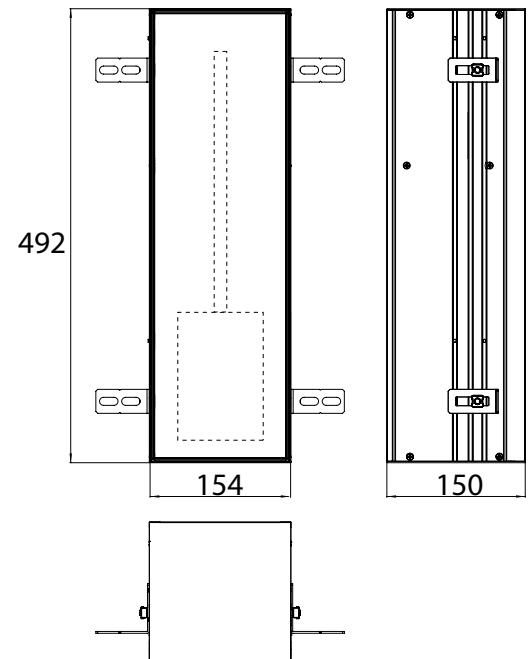

emco asis plus

PG

Toilettenbürstengarnitur-Modul - Unterputzmodell, Tür befliesbar (Fliese + Kleber, max.: 12 mm) mit integrierter Toilettenbürstengarnitur, Türanschlag links-/rechts wechselbar
Kein Einbaurahmen erforderlich.
Module for toilet brush set - built-in-model, door tileable (tiles + adhesive, max.: 12mm) with integrated toilet brush set, variable left/right door hinge
No additional build-in frame required

aluminium
aluminium

9756 110 09

693,50 € 2