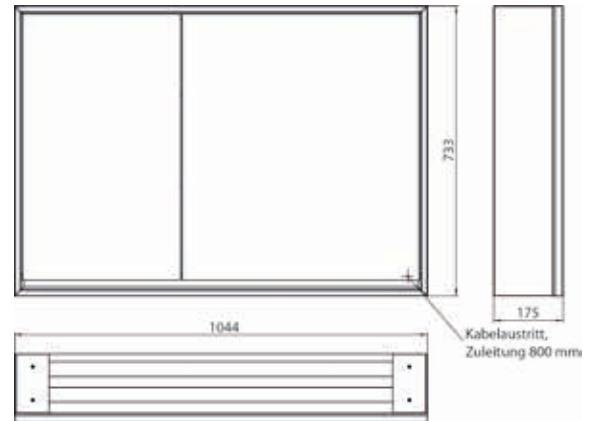

Lichtspiegelschrank loft, 1.000 mm, 2 Türen, **Unterputzmodell**, IP 20.
Umlaufende LED-Beleuchtung, verspiegelte Rückwand, 2 stufenlos einstellbare Ablagen, 2 Türen (breite Tür rechts), 2 Steckdosen, Lichtsteuerung über 3 kapazitive von außen bedienbare Touch-Bedienfelder (An/Aus, Helligkeit und Lichtfarbe - kalt/warm - stufenlos einstellbar), Kabeldurchlass nach außen bei geschlossenen Spiegeltüren.
Höhe: 733 mm

Unterputz-Lichtspiegelschrank, immer mit Einbaurahmen bestellen
Illuminated mirror cabinet loft, 1.000 mm, 2 doors, **built-in version**, IP 20.
Surrounding LED lights, mirrored back panel, 2 continuously adjustable shelves, 2 doors (wide door on the right), 2 sockets, light control via 3 capacitive touch control panels which can be operated from the outside (on/off, brightness and light colour - cold/warm - continuously adjustable), external cable routing for closed mirror doors. Height: 733 mm
Built-in illuminated mirror cabinet, please order with built-in frame.

aluminium/spiegel 9798 051 15 2.481,90 € 2
aluminium/mirror
Einbaurahmen 9798 000 03 291,40 € 2
Built-in frame