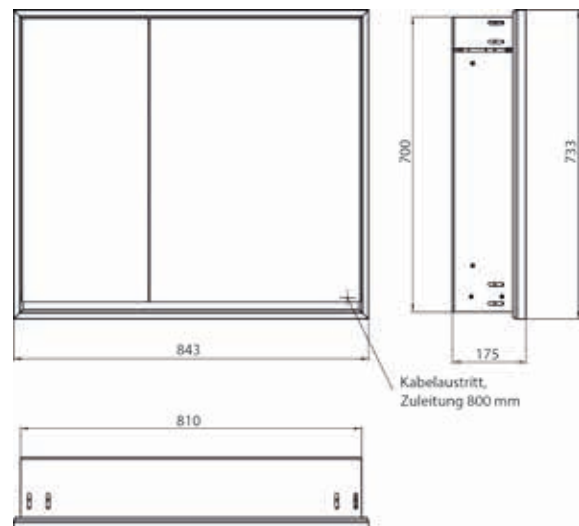

Lichtspiegelschrank loft, 800 mm, 2 Türen, **Aufputzmodell** mit verspiegelten Seitenwänden, IP 20.
Umlaufende LED-Beleuchtung, verspiegelte Rückwand, 2 stufenlos einstellbare Ablagen, 2 Türen (breite Tür rechts), 1 Steckdose, Lichtsteuerung über 3 kapazitive von außen bedienbare Touch-Bedienfelder (An/Aus, Helligkeit und Lichtfarbe - kalt/warm - stufenlos einstellbar), Kabeldurchlass nach außen bei geschlossenen Spiegeltüren.
Höhe: 733 mm

Illuminated mirror cabinet loft, 800 mm, 2 doors, **wall-mounted model** with mirrored side panels, IP 20.
Surrounding LED lights, mirrored back panel, 2 continuously adjustable shelves, 2 doors (wide door on the right), 1 socket, light control via 3 capacitive touch control panels which can be operated from the outside (on/off, brightness and light colour - cold/warm - continuously adjustable), external cable routing for closed mirror doors
Height: 733 mm

aluminium/spiegel 9798 051 08 2.364,70 € 2
aluminium/mirror

Lichtspiegelschrank loft, 800 mm, 2 Türen, **Unterputzmodell**, IP 20.
Umlaufende LED-Beleuchtung, verspiegelte Rückwand, 2 stufenlos einstellbare Ablagen, 2 Türen (breite Tür rechts), 1 Steckdose, Lichtsteuerung über 3 kapazitive von außen bedienbare Touch-Bedienfelder (An/Aus, Helligkeit und Lichtfarbe - kalt/warm - stufenlos einstellbar), Kabeldurchlass nach außen bei geschlossenen Spiegeltüren.
Höhe: 733 mm