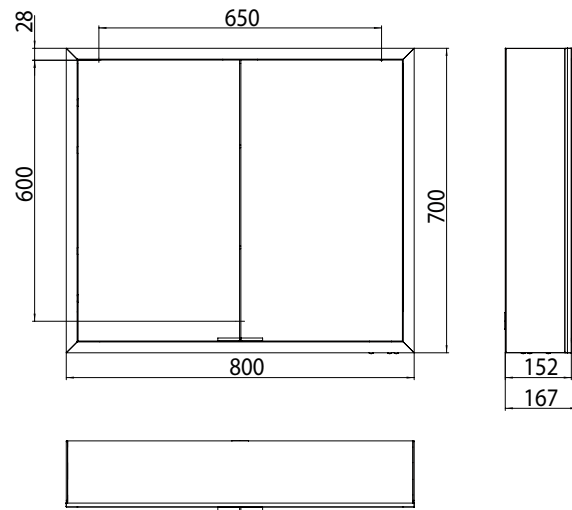

emco prime

ohne Lichtpaket · without light-package

PG

Lichtspiegelschrank prime, 800 mm, 2 Türen, **Aufputzmodell**, IP 20
Seitenwand verspiegelt, mit verspiegelter- oder weißer Glasrückwand, 2 stufenlos einstellbare Ablagen, 2 Türen, 1 Steckdose und 1 Lichtschalter, Höhe: 700 mm, LED-Beleuchtung rundum (ca. 4.000 K)
Illuminated mirror cabinet prime, 800 mm, 2 doors, **wall-mounted version**, IP 20
with mirrored or white glass back panel, mirrored side panels, 2 continuously adjustable crystal glass shelves, 2 doors, 1 socket and 1 switch, height: 700 mm, LED-lights (ca. 4.000 K), IP 20

aluminium/spiegel	9497 050 62	1.945,50 €	2
aluminium/mirror			
aluminium/weiss	9497 051 62	1.945,50 €	2
aluminium/white			

Lichtspiegelschrank prime, 800 mm, 2 Türen, **Unterputzmodell**, IP 20
mit verspiegelter- oder weißer Glasrückwand, 2 stufenlos einstellbare Ablagen, 2 Türen, 1 Steckdose und 1 Lichtschalter, Höhe: 730 mm, LED-Beleuchtung rundum (ca. 4.000 K)
Unterputz-Lichtspiegelschrank, immer mit Einbaurahmen bestellen
Illuminated mirror cabinet prime, 800 mm, 2 doors, **built-in version**, IP 20
with mirrored or white glass back panel, 2 continuously adjustable crystal glass shelves, 2 doors, 1 socket and 1 switch, height: 730 mm, surrounding LED-lights (ca. 4.000 K), IP 20
Built-in illuminated mirror cabinet, please order with built-in frame.

aluminium/spiegel	9497 050 72	1.889,50 €	2
aluminium/mirror			
aluminium/weiss	9497 051 72	1.889,50 €	2
aluminium/white			
Einbaurahmen	9497 000 11	251,40 €	2
Built-in frame