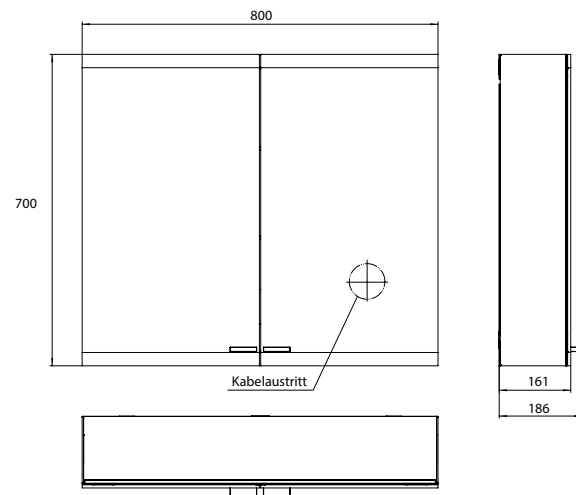

Lichtspiegelschrank evo, 800 mm, 2 Türen, **Aufputzmodell**, IP 20
Mit emco light system: Bedienung der Funktionen Ein/Aus, Lichtstärke, Lichtfarbe (2.700 bis 6.500 K) und Szenenauswahl (Cosmetic, Energizing, Relaxing) über App, Controller oder direkt am Touch-Bedienfeld. Vernetzung verschiedener Lichtquellen über Bluetooth. Detailinformationen zum emco light system unter www.emco-bath.com.
Ohne emco light system: stufenlose Lichtsteuerung An/Aus, Helligkeit und Lichtfarbe (2.700 bis 6.500 K) über drei integrierte Touchbedienfelder, Waagerechte LED-Beleuchtung, verspiegelte Rückwand, 2 stufenlos einstellbare Glasablagen, 2 Steckdosen, Höhe: 700 mm

Illuminated mirror cabinet evo, 800 mm, 2 doors, **wall-mounted version**, IP 20
with emco light system: operation of the functions On/Off, luminous intensity, light color (2.700 to 6.500 K) and scene (Cosmetic, Energizing, Relaxing) via App, Controller or directly at the touch-control panel. Connection of different light sources via Bluetooth. For detailed information about emco light system please check www.emco-bath.com.
Without emco light system: continuous light control on/off, brightness and light color (2.700 bis 6.500 K) via three integrated touch control panels. Horizontal LED-lights with mirrored back panel, 2 continuously adjustable crystal glass shelves, 2 sockets, height: 700 mm