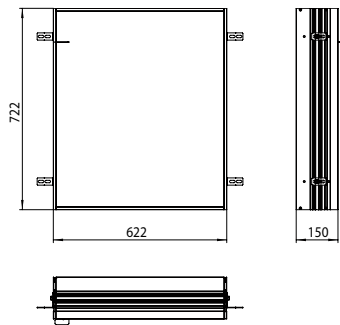

Einbaurahmen
für Lichtspiegelschrank prime, 600 mm
Built-in frame
for illuminated mirror cabinet prime,
600 mm

Einbaurahmen 9497 000 10 221,60 € 2
Built-in frame