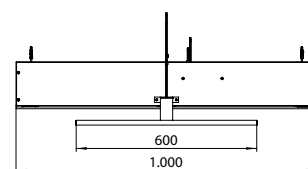

LED-Lichtspiegelschrank mee, 800 mm,
IP 44, 4.000 K
Aufputzmodell, 2 einstellbare Ablagen, 2
Türen, 1 Steckdose, 1 Lichtschalter, Höhe:
746 mm, 500 mm LED-Leuchte
Illuminated mirror cabinet mee (LED),
800 mm, IP 44, 4.000 K
wall-mounted model, 2 adjustable shel-
ves, 2 doors, 1 socket, 1 switch, height:
746 mm, 500 mm LED-Light

aluminium 9498 050 51 859,00 € 2
aluminium

LED-Lichtspiegelschrank mee, 1.000 mm,
IP 44, 4.000 K
Aufputzmodell, 2 einstellbare Ablagen, 2
Türen, 1 Steckdose, 1 Lichtschalter, Höhe:
746 mm, 600 mm LED-Leuchte
Illuminated mirror cabinet mee (LED),
1.000 mm, IP 44, 4.000 K
wall-mounted model, 2 adjustable shel-
ves, 2 doors, 1 socket, 1 switch, height:
746 mm, 600 mm LED-Light

aluminium 9498 050 52 937,80 € 2
aluminium