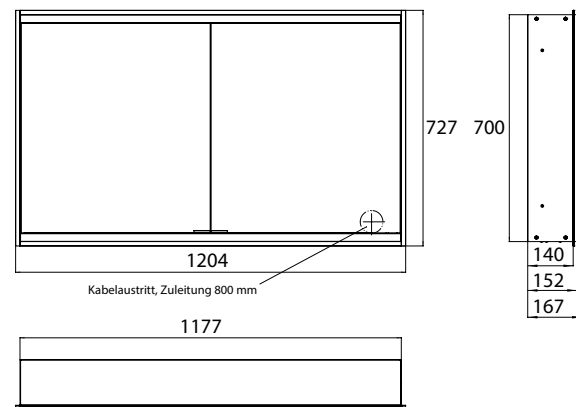

emco prime 2

ohne Lichtpaket · without light-package

PG

Lichtspiegelschrank prime 2, 1.200 mm, 2 Türen, **Aufputzmodell**, IP 20
Seitenwand verspiegelt, mit verspiegelter- oder weißer Glasrückwand, 2 stufenlos einstellbare Ablagen, 2 Türen, 2 Steckdosen und 1 Lichtschalter, Höhe: 700 mm, LED-Beleuchtung (ca. 4.000 K)
Illuminated mirror cabinet prime 2, 1.200 mm, 2 doors, **wall-mounted version**, IP 20
with mirrored or white glass back panel, mirrored side panels, 2 continuously adjustable crystal glass shelves, 2 doors, 2 sockets and 1 switch, height: 700 mm, LED-lights (ca. 4.000 K), IP 20

aluminium/spiegel	9497 050 46	2.171,60 €	2
aluminium/mirror			
aluminium/weiss	9497 051 46	2.171,60 €	2
aluminium/white			

Lichtspiegelschrank prime 2, 1.200 mm, 2 Türen, **Unterputzmodell**, IP 20
mit verspiegelter- oder weißer Glasrückwand, 2 stufenlos einstellbare Ablagen, 2 Türen, 2 Steckdosen und 1 Lichtschalter, Höhe: 730 mm, LED-Beleuchtung (ca. 4.000 K)
Unterputz-Lichtspiegelschrank, immer mit Einbaurahmen bestellen
Illuminated mirror cabinet prime 2, 1.200 mm, 2 doors, **built-in version**, IP 20
with mirrored or white glass back panel, 2 continuously adjustable crystal glass shelves, 2 doors, 2 sockets and 1 switch, height: 730 mm, LED-lights (ca. 4.000 K), IP 20
Built-in illuminated mirror cabinet, please order with built-in frame.

aluminium/spiegel	9497 050 56	2.136,80 €	2
aluminium/mirror			
aluminium/weiss	9497 051 56	2.136,80 €	2
aluminium/white			
Einbaurahmen	9497 000 17	299,30 €	2
Built-in frame