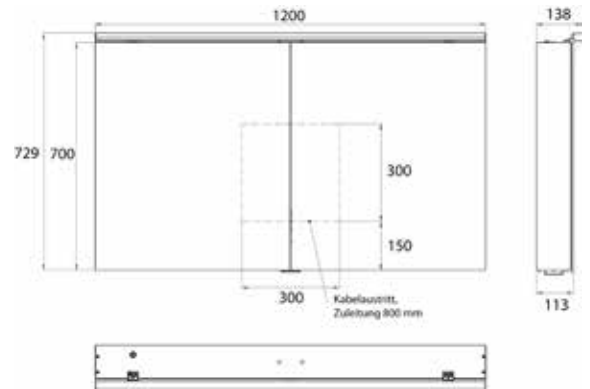

Lichtspiegelschrank Flat 2 Classic (LED), 1400 mm, IP 20, 30 W, 2.700-6.500 K Aufputzmodell, 6 stufenlos einstellbare Ablagen, 3 Türen, 2 Steckdosen, Höhe: 729 mm, mit LED-Aufsatzleuchte (Waschtischbeleuchtung, Oberlicht separat abschaltbar)

Illuminated mirror cabinet Flat 2 Classic (LED), 1400 mm, IP 20, 30 W, 2.700-6.500 K
Surface-mounted model, 6 continuously adjustable shelves, 3 doors, 2 sockets, height: 729 mm, with LED top light (washbasin light, top light can be switched off separately)

aluminium
aluminium

9797 065 06

1.874,70 €

2