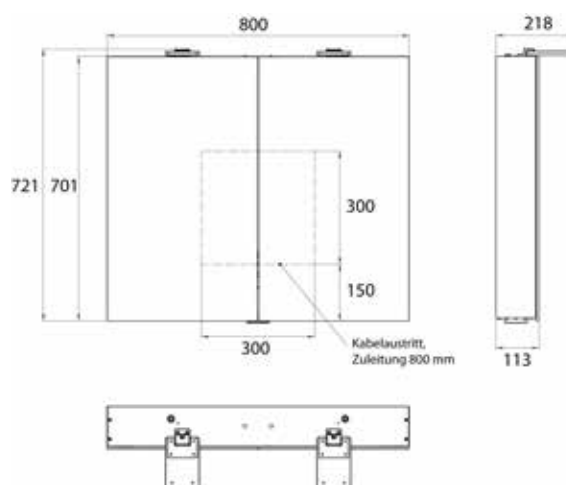

Lichtspiegelschrank Flat 2 Style (LED), 1000 mm, IP 20, 24 W, 2.700-6.500 K Aufputzmodell, 4 stufenlos einstellbare Ablagen, 2 Türen, 2 Steckdosen, Höhe: 721 mm, zwei LED-Aufsatzleuchten (Waschtischbeleuchtung, Oberlicht separat abschaltbar)

Illuminated mirror cabinet Flat 2 Style (LED), 1000 mm, IP 20, 24 W, 2.700-6.500 K
Surface-mounted model, 4 continuously adjustable shelves, 2 doors, 2 sockets, height: 721 mm, two LED top lights (washbasin light, top light can be switched off separately)

aluminium 9797 063 04 1.441,50 € 2
aluminium