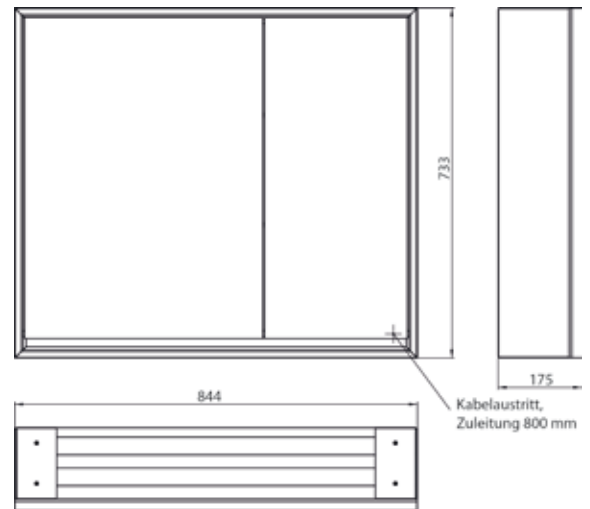

Lichtspiegelschrank loft, 800 mm, 2 Türen, **Aufputzmodell** mit verspiegelten Seitenwänden, IP 20.
Umlaufende LED-Beleuchtung, verspiegelte Rückwand, 2 stufenlos einstellbare Ablagen, 2 Türen (breite Tür links), 1 Steckdose, Lichtsteuerung über 3 kapazitive von außen bedienbare Touch-Bedienfelder (An/Aus, Helligkeit und Lichtfarbe - kalt/warm - stufenlos einstellbar), Kabeldurchlass nach außen bei geschlossenen Spiegeltüren.
Höhe: 733 mm
Illuminated mirror cabinet loft, 800 mm, 2 doors, **wall-mounted model** with mirrored side panels, IP 20.
Surrounding LED lights, mirrored back panel, 2 continuously adjustable shelves, 2 doors (wide door on the left), 1 socket, light control via 3 capacitive touch control panels which can be operated from the outside (on/off, brightness and light colour - cold/warm - continuously adjustable), external cable routing for closed mirror doors
Height: 733 mm

aluminium/spiegel 9798 051 10 2.364,70 € 2
aluminium/mirror

loft

Lichtspiegelschrank loft, 800 mm, 2 Türen, **Unterputzmodell**, IP 20.
Umlaufende LED-Beleuchtung, verspiegelte Rückwand, 2 stufenlos einstellbare Ablagen, 2 Türen (breite Tür links), 1 Steckdose, Lichtsteuerung über 3 kapazitive von außen bedienbare Touch-Bedienfelder (An/Aus, Helligkeit und Lichtfarbe - kalt/warm - stufenlos einstellbar), Kabeldurchlass nach außen bei geschlossenen Spiegeltüren.
Höhe: 733 mm
Unterputz-Lichtspiegelschrank, immer mit Einbaurahmen bestellen
Illuminated mirror cabinet loft, 800 mm, 2 doors, **built-in version**, IP 20.
Surrounding LED lights, mirrored back panel, 2 continuously adjustable shelves, 2 doors (wide door on the left), 1 socket, light control via 3 capacitive touch control panels which can be operated from the outside (on/off, brightness and light colour - cold/warm - continuously adjustable), external cable routing for closed mirror doors. Height: 733 mm
Built-in illuminated mirror cabinet, please order with built-in frame.

aluminium/spiegel 9798 051 11 2.306,10 € 2
aluminium/mirror
Einbaurahmen 9798 000 02 251,40 € 2
Built-in frame