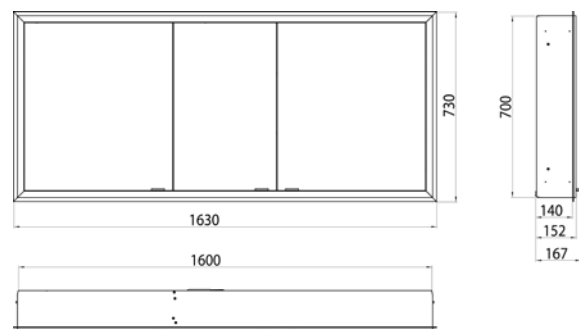

emco prime

ohne Lichtpaket · without light-package

PG

Lichtspiegelschrank prime, 1.600 mm, 3 Türen, **Aufputzmodell**, IP 20
Seitenwand verspiegelt, mit verspiegelter- oder weißer Glasrückwand, 4 stufenlos einstellbare Ablagen, 3 Türen, 2 Steckdosen und 1 Lichtschalter, Höhe: 700 mm, LED-Beleuchtung (ca. 4.000 K)
Illuminated mirror cabinet prime, 1.600 mm, 3 doors, **wall-mounted version**, IP 20
with mirrored or white glass back panel, mirrored side panels, 4 continuously adjustable crystal glass shelves, 3 doors, 2 sockets and 1 switch, height: 700 mm, LED-lights (ca. 4.000 K), IP 20

aluminium/spiegel	9497 050 86	3.042,10 €	2
aluminium/mirror			
aluminium/weiss	9497 051 86	3.042,10 €	2
aluminium/white			

Lichtspiegelschrank prime, 1.600 mm, 3 Türen, **Unterputzmodell**, IP 20
mit verspiegelter- oder weißer Glasrückwand, 4 stufenlos einstellbare Ablagen, 3 Türen, 2 Steckdosen und 1 Lichtschalter, Höhe: 730 mm, LED-Beleuchtung (ca. 4.000 K)
Illuminated mirror cabinet prime, 1.600 mm, 3 doors, **built-in version**, IP 20
with mirrored or white glass back panel, 4 continuously adjustable crystal glass shelves, 3 doors, 2 sockets and 1 switch, height: 730 mm, LED-lights (ca. 4.000 K), IP 20

aluminium/spiegel	9497 050 96	3.042,10 €	2
aluminium/mirror			
aluminium/weiss	9497 051 96	3.042,10 €	2
aluminium/white			
Einbaurahmen	9497 000 29	315,20 €	2
Built-in frame