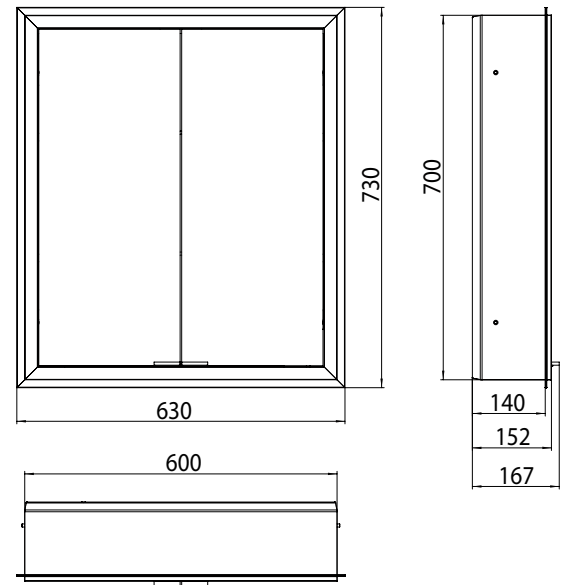

Lichtspiegelschrank prime, 600 mm, 2 Türen, **Unterputzmodell**, IP 20 mit Lichtpaket, mit verspiegelter- oder weißer Glasrückwand, 2 stufenlos einstellbare Ablagen, 2 Türen, 1 Steckdose und 2 Lichttaster (Helligkeit und Lichtfarbe - kalt/warm - stufenlos dimmbar), Höhe: 730 mm, LED-Beleuchtung rundum
Unterputz-Lichtspiegelschrank, immer mit Einbaurahmen bestellen
Illuminated mirror cabinet prime, 600 mm, 2 doors, **built-in version**, IP 20 with light-package, with mirrored or white glass back panel, 2 continuously adjustable crystal glass shelves, 2 doors, 1 socket and 2 switches (brightness and luminous colour cold/warm continuously dimmable), height: 730 mm, surrounding LED-lights, IP 20
Built-in illuminated mirror cabinet, please order with built-in frame.

aluminium/spiegel	9497 060 71	2.042,80 €	2
aluminium/mirror			
aluminium/weiss	9497 061 71	2.042,80 €	2
aluminium/white			
schwarz/spiegel	9497 133 71	2.347,10 €	2
black/mirror			
Einbaurahmen	9497 000 10	221,60 €	2
Built-in frame