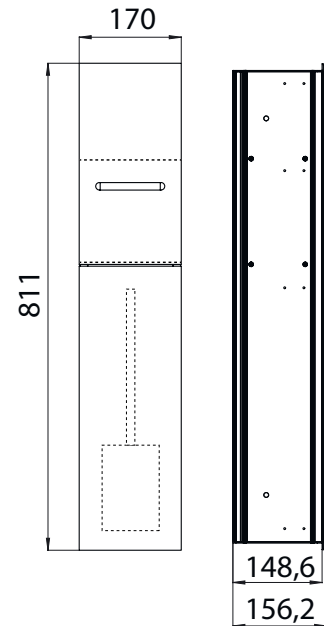

WC-Modul - Unterputzmodell
Reserverollen- / Feuchtpapierbox,
Papierhalter, Toilettenbürstengarnitur,
Türanschlag links
Unterputzmodule bitte immer mit Ein-
baurahmen bestellen
Module for WC - build in model
Boxes for spare paper holder, WC-paper,
toilet brush set, door hinge left
Please order built-in modules with an
installation frame

optiwhite	9754 274 51	1.066,80 €	2
optiwhite			
schwarz	9754 275 51	1.066,80 €	2
black			
Einbaurahmen	9750 000 51	145,50 €	2
Built-in frame