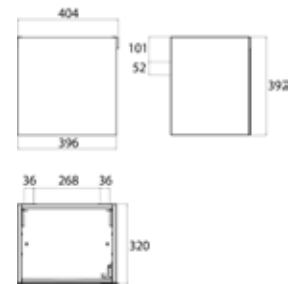

PG
	Gäste-Waschtisch (Mineralguss), 400 mm passend zu Waschtischunterschrank 9583 274 24/25 und 9583 275 24/25. Ohne Überlauf. Guests wash basin (mineral composite), 400 mm matching to Vanity unit 9583 274 24/25 und 9583 275 24/25. Without overflow drain.	ohne Hahnloch without tap hole mit 1 Hahnloch with 1 tap hole mit 2 Hahnlöchern with 2 tap holes	9577 114 40 9577 114 41 9577 114 42	489,10 € 489,10 € 489,10 €	2 2 2
	Waschtisch-Unterschrank, 400 mm. Korpus aus Lackfronten, Hochglanz, passend zu den Waschtischen 9577 114 40/41/42. Tür mit Glasfront und Griff in chrom. Türgriff rechts Ordnungssystem optional erhältlich. Vanity unit, 400 mm. Body in lacquer fronts, high gloss, matching washbasins 9577 114 40/41/42. Door with glass front and handle in chrome. door pull right Drawer insert available separately.	optiwhite optiwhite schwarz black	9583 274 24 9583 275 24	707,90 € 707,90 €	2 2
	Waschtisch-Unterschrank, 400 mm. Korpus aus Lackfronten, Hochglanz, passend zu den Waschtischen 9577 114 40/41/42. Tür mit Glasfront und Griff in chrom. Türgriff links Vanity unit, 400 mm. Body in lacquer fronts, high gloss, matching washbasins 9577 114 40/41/42. Door with glass front and handle in chrome. door pull left	optiwhite optiwhite schwarz black	9583 274 25 9583 275 25	707,90 € 707,90 €	2 2
	2-Loch Waschtischarmatur mit Dreh-/Kipphebel (Mengen- und Temperatureinstellung) passend zu Waschtisch 9577 114 42. 2-hole washstand fitting with pivoting/rocker lever (flow and temperature adjustment) suitable for washstand 9577 114 42.	chrom chrome	9583 001 03	559,90 €	2