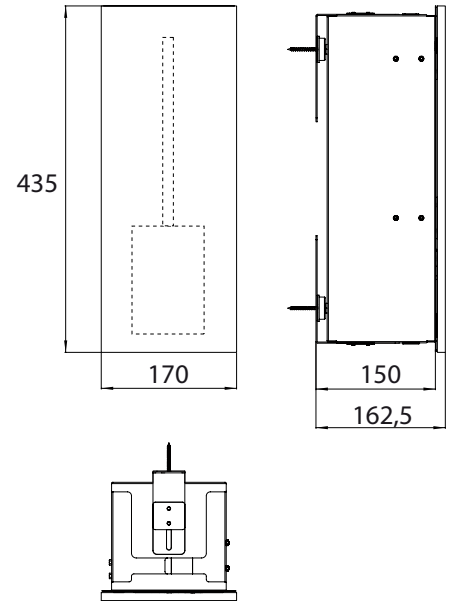

Toilettenbürstengarnitur-Modul - Unterputzmodell
mit integrierter Toilettenbürstengarnitur, Türanschlag links.
Kein Einbaurahmen erforderlich.
Module for toilet brush set - built-in-model
with integrated toilet brush set, left hinged door.
No additional build-in frame required

alpin-weiss (matt)	9755 513 04	424,80 €	2
alpin-white (matt)			
schwarz-matt	9755 514 04	424,80 €	2
matt black			
diamantgrau (matt)	9755 515 04	424,80 €	2
diamond grey (matt)