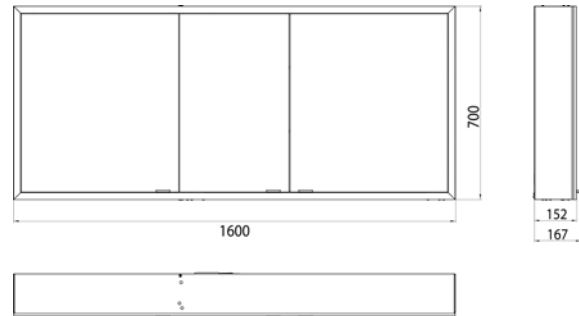

emco prime

ohne Lichtpaket · without light-package

PG

Lichtspiegelschrank prime, 1.600 mm, 3 Türen, **Aufputzmodell**, IP 20
Seitenwand verspiegelt, mit verspiegelter- oder weißer Glasrückwand, 4 stufenlos einstellbare Ablagen, 3 Türen, 2 Steckdosen und 1 Lichtschalter, Höhe: 700 mm, LED-Beleuchtung (ca. 4.000 K)
Illuminated mirror cabinet prime, 1.600 mm, 3 doors, **wall-mounted version**, IP 20
with mirrored or white glass back panel, mirrored side panels, 4 continuously adjustable crystal glass shelves, 3 doors, 2 sockets and 1 switch, height: 700 mm, LED-lights (ca. 4.000 K), IP 20

aluminium/spiegel	9497 050 86	3.042,10 €	2
aluminium/mirror			
aluminium/weiss	9497 051 86	3.042,10 €	2
aluminium/white			

Lichtspiegelschrank prime, 1.600 mm, 3 Türen, **Unterputzmodell**, IP 20
mit verspiegelter- oder weißer Glasrückwand, 4 stufenlos einstellbare Ablagen, 3 Türen, 2 Steckdosen und 1 Lichtschalter, Höhe: 730 mm, LED-Beleuchtung (ca. 4.000 K)
Illuminated mirror cabinet prime, 1.600 mm, 3 doors, **built-in version**, IP 20
with mirrored or white glass back panel, 4 continuously adjustable crystal glass shelves, 3 doors, 2 sockets and 1 switch, height: 730 mm, LED-lights (ca. 4.000 K), IP 20

aluminium/spiegel	9497 050 96	3.042,10 €	2
aluminium/mirror			
aluminium/weiss	9497 051 96	3.042,10 €	2
aluminium/white			
Einbaurahmen	9497 000 29	315,20 €	2
Built-in frame