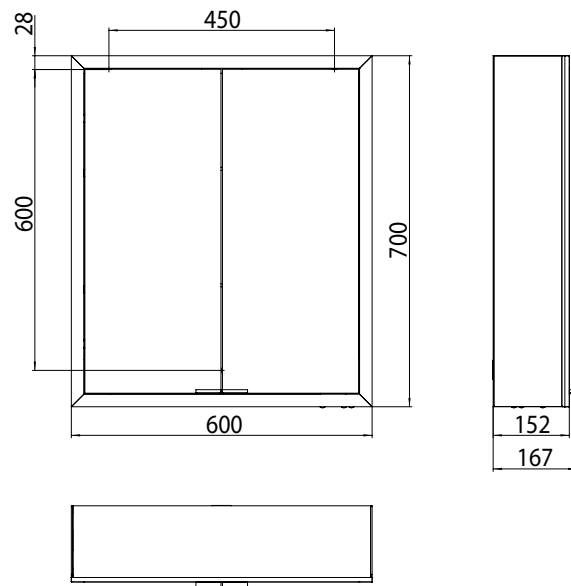

emco prime

ohne Lichtpaket · without light-package

PG

Lichtspiegelschrank prime, 600 mm, 2 Türen, **Aufputzmodell**, IP 20
Seitenwand verspiegelt, mit verspiegelter- oder weißer Glasrückwand, 2 stufenlos einstellbare Ablagen, 2 Türen, 1 Steckdose und 1 Lichtschalter, Höhe: 700 mm, LED-Beleuchtung rundum (ca. 4.000 K)

Illuminated mirror cabinet prime, 600 mm, 2 doors, **wall-mounted version**, IP 20

with mirrored or white glass back panel, mirrored side panels, 2 continuously adjustable crystal glass shelves, 2 doors, 1 socket and 1 switch, height: 700 mm, LED-lights (ca. 4.000 K), IP 20

aluminium/spiegel	9497 050 61	1.791,80 €	2
aluminium/mirror			
aluminium/weiss	9497 051 61	1.791,80 €	2
aluminium/white