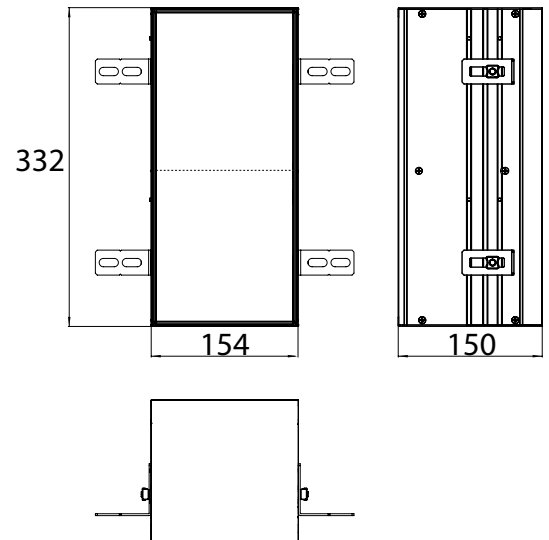

emco asis plus

PG

	WC-Modul - Unterputzmodell, Tür befliesbar (Fliese + Kleber, max.: 12 mm) mit zwei Fächern für WC-Papier, Reserverolle oder Feuchtpapierbox. Türanschlag links. Kein Einbaurahmen erforderlich. Module for WC build-in model, door tileable (tiles + adhesive, max.: 12mm) with two boxes for WC-paper, spare paper or moist-tissue box, left-hinged door No additional build-in frame required	aluminium aluminium	9756 110 02	606,80 € 2
	WC-Modul - Unterputzmodell, Tür befliesbar (Fliese + Kleber, max.: 12 mm) mit zwei Fächern für WC-Papier, Reserverolle oder Feuchtpapierbox. Türanschlag rechts. Kein Einbaurahmen erforderlich. Module for WC build-in model, door tileable (tiles + adhesive, max.: 12mm) with two boxes for WC-paper, spare paper or moist-tissue box, right-hinged door No additional build-in frame required	aluminium aluminium	9756 110 03	606,80 € 2