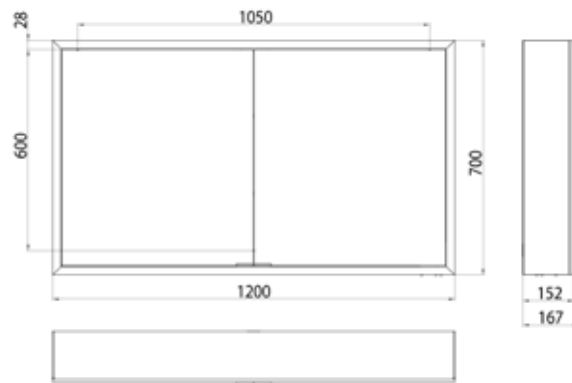

Lichtspiegelschrank prime Facelift, 1.200 mm, 2 Türen, **Unterputzmodell**, IP20, mit verspiegelter- oder weißer Glasrückwand, 2 stufenlos einstellbare Ablagen, 2 Türen, 2 Steckdosen, stufenlose Lichtsteuerung (an/aus, Helligkeit und Lichtfarbe) über drei in die Glasrückwand integrierte Touchsensoren, Höhe: 730 mm, LED-Beleuchtung

Unterputz-Lichtspiegelschrank, immer mit Einbaurahmen bestellen

Illuminated mirror cabinet prime Facelift, 1.200 mm, 2 doors, **built-in version**, IP 20 with mirrored or white glass back panel, 2 continuously adjustable crystal glass shelves, 2 doors, 2 sockets, continuous light control (on/off, brightness and light color) via three touch sensors which are integrated into the glass rear wall, height: 730 mm, LED-lights
Built-in illuminated mirror cabinet, please order with built-in frame.

aluminium/spiegel	9497 062 94	2.607,70 €	2
aluminium/mirror			
aluminium/weiss	9497 063 94	2.607,70 €	2
aluminium/white			
aluminium/schwarz	9497 135 94	2.999,40 €	2
aluminium/black			
Einbaurahmen	9497 000 13	299,30 €	2
Built-in frame