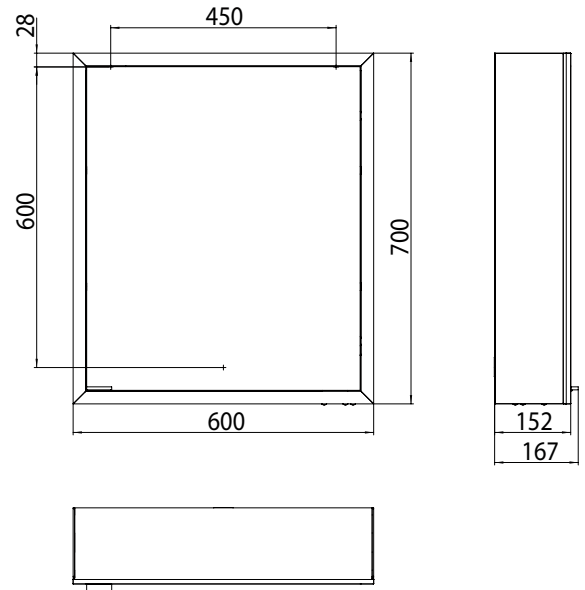

emco prime

mit Lichtpaket · with light-package

PG

Lichtspiegelschrank prime, 600 mm, 1 Tür, **Aufputzmodell**, IP 20 mit Lichtpaket, Seitenwand verspiegelt, mit verspiegelter- oder weißer Glasrückwand, 2 stufenlos einstellbare Ablagen, 1 Tür (Türanschlag rechts), 1 Steckdose und 2 Lichttaster (Helligkeit und Lichtfarbe - kalt/warm - stufenlos dimmbar), Höhe: 700 mm, LED-Beleuchtung rundum
Illuminated mirror cabinet prime, 600 mm, 1 door, **wall-mounted version**, IP 20 with light-package, with mirrored or white glass back panel, mirrored side panels, 2 continuously adjustable crystal glass shelves, 1 door (door hinge right, 1 socket and 2 switches (brightness and luminous colour cold/warm continuously dimmable), height: 700 mm, surrounding LED-lights, IP 20

aluminium/spiegel	9497 060 60	1.924,40 €	2
aluminium/mirror			
aluminium/weiss	9497 061 60	1.924,40 €	2
aluminium/white			
schwarz/spiegel	9497 133 60	2.219,10 €	2
black/mirror