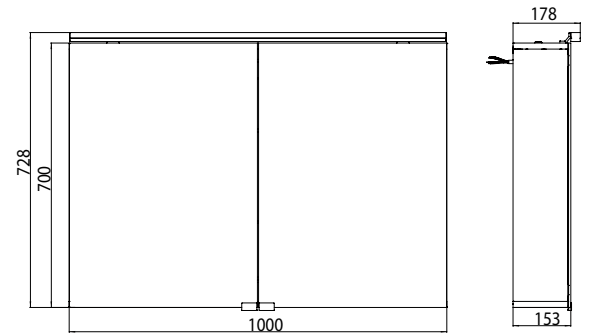

Lichtspiegelschrank pure (LED), 1.200 mm, IP 44, 15 W, 4.000 K
Aufputzmodell, 4 einstellbare Ablagen, 3 Türen, 1 Steckdose, 1 Lichtschalter, Höhe: 728 mm, LED-Leuchte (Version mit Waschtischbeleuchtung: 2 Steckdosen, 2 Lichtschalter)
Illuminated mirror cabinet pure (LED), 1.200 mm, IP 44, 15 W, 4.000 K wall-mounted model, 4 adjustable shelves, 3 doors, 1 socket, 1 switch, height: 728 mm, LED-Light (Version with washbasin illumination: 2 sockets, 2 switch)

ohne Waschtischbeleuchtung without washbasin illumination	9797 050 84	1.786,80 €	2
mit Waschtischbeleuchtung with washbasin illumination	9797 052 84	1.943,40 €	2