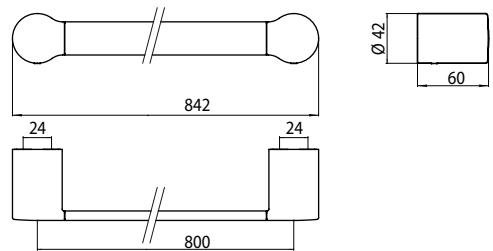

Badetuchhalter 600 mm Bath towel holder 600 mm	chrom chrome	8460 001 60	149,70 € 1
	Badetuchhalter 800 mm Bath towel holder 800 mm	chrom chrome	8460 001 80	162,40 € 1
	Wannengriff 300 mm Bath grip 300 mm	chrom chrome	8470 001 30	117,60 € 1
	Doppelhaken Double hook	chrom chrome	8478 001 00	60,50 € 1