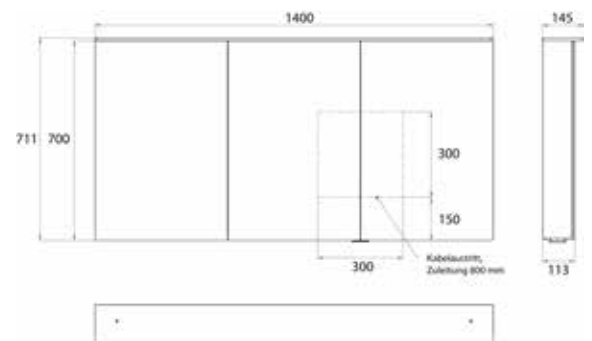

emco flat 2 Design

PG

Lichtspiegelschrank Flat 2 Design (LED), 1200 mm, IP 20, 27 W, 2.700-6.500 K Aufputzmodell, 4 stufenlos einstellbare Ablagen, 2 Türen, 2 Steckdosen, Höhe: 711 mm, mit Lichtsegel (Waschtischbeleuchtung, Oberlicht separat abschaltbar)

Illuminated mirror cabinet Flat 2 Design (LED), 1200 mm, IP 20, 27 W, 2.700-6.500 K wall-mounted model, 4 continuously adjustable shelves, 2 doors, 2 sockets, height: 711 mm, with light sail (washbasin lighting, light sail can be switched off separately)

aluminium
aluminium

9797 064 05

1.739,40 € 2

Lichtspiegelschrank Flat 2 Design (LED), 1400 mm, IP 20, 31 W, 2.700-6.500 K Aufputzmodell, 6 stufenlos einstellbare Ablagen, 3 Türen, 2 Steckdosen, Höhe: 711 mm, mit Lichtsegel (Waschtischbeleuchtung, Oberlicht separat abschaltbar)

Illuminated mirror cabinet Flat 2 Design (LED), 1400 mm, IP 20, 31 W, 2.700-6.500 K wall-mounted model, 6 continuously adjustable shelves, 3 doors, 2 sockets, height: 711 mm, with light sail (washbasin lighting, light sail can be switched off separately)

aluminium
aluminium

9797 064 06

2.134,60 € 2