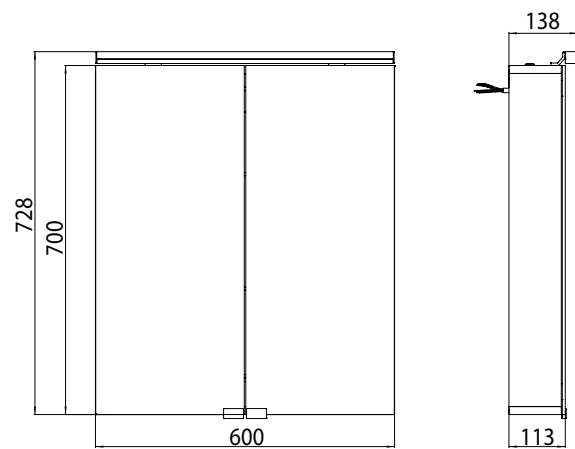

Lichtspiegelschrank flat (LED), 800 mm, IP 44, 10 W, 4.000 K
Aufputzmodell, 2 einstellbare Ablagen, 2 Türen, 1 Steckdose, 1 Lichtschalter, Höhe: 728 mm, LED-Leuchte (Version mit Waschtischbeleuchtung: 2 Steckdosen, 2 Lichtschalter)
Illuminated mirror cabinet flat (LED), 800 mm, IP 44, 10 W, 4.000 K
wall-mounted model, 2 adjustable shelves, 2 doors, 1 socket, 1 switch, height: 728 mm, LED-Light (Version with washbasin illumination: 2 sockets, 2 switch)

ohne Waschtischbeleuchtung without washbasin illumination	9797 050 64	1.129,40 €	2
mit Waschtischbeleuchtung with washbasin illumination	9797 052 64	1.286,40 €	2