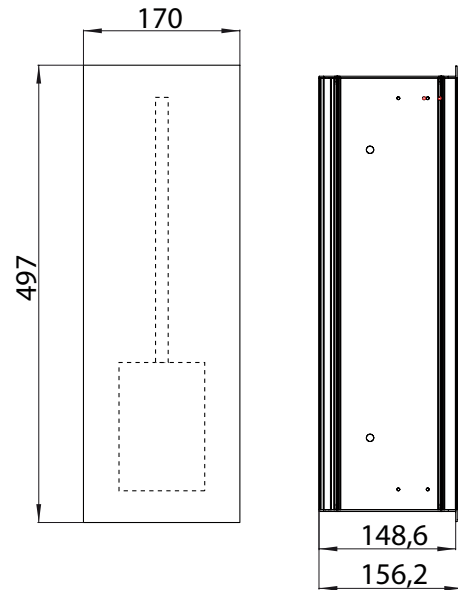

Toilettenbürstengarnitur-Modul - Unterputzmodell

1 Tür, Türanschlag links/rechts wechselbar

Unterputzmodule bitte immer mit Einbaurahmen bestellen

Module for toilet brush set - built-in model

1 door, door hinge left/right changeable

Please order built-in modules with an installation frame

optiwhite	9734 274 31	732,00 €	2
optiwhite			
schwarz	9734 275 31	732,00 €	2
black			
Einbaurahmen	9730 000 31	119,10 €	2
Built-in frame