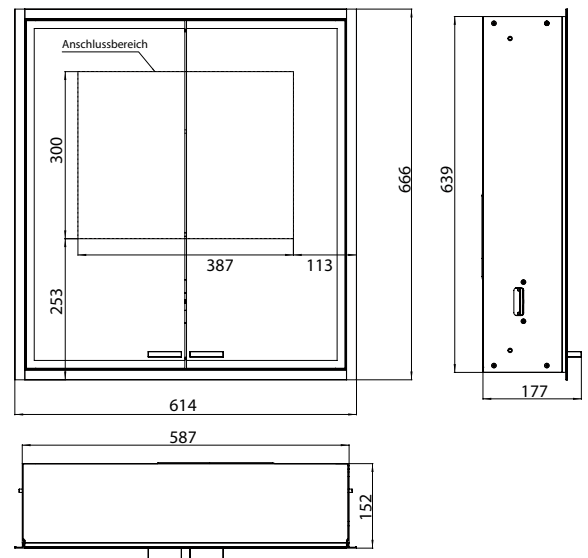

emco prestige 2

Lichtspiegelschrank prestige 2, 615 mm, **Unterputzmodell**, IP 44

Mit emco light system: Bedienung der Funktionen Ein/Aus, Lichtstärke, Lichtfarbe (2.700 bis 6.500 K) und Szenenauswahl (Cosmetic, Energizing, Relaxing) über App, Controller oder direkt am Touch-Bedienfeld. Vernetzung verschiedener Lichtquellen über Bluetooth. Detailinformationen zum emco light system unter www.emco-bath.com. Ohne emco light system: stufenlose Lichtsteuerung An/Aus, Helligkeit und Lichtfarbe (2.700 bis 6.500 K) über drei integrierte Touchbedienfelder, Umlaufende LED-Beleuchtung, verspiegelte Rückwand, 2 stufenlos einstellbare Glasablagen, 2 Steckdosen, Höhe: 666 mm

Unterputz-Lichtspiegelschrank, immer mit Einbaurahmen bestellen

Illuminated mirror cabinet prestige 2, **built-in model**, 615 mm, IP 44

with emco light system: operation of the functions On/Off, luminous intensity, light color (2.700 to 6.500 K) and scene (Cosmetic, Energizing, Relaxing) via App, Controller or directly at the touch-control panel. Connection of different light sources via Bluetooth. For detailed information about emco light system please check www.emco-bath.com. Without emco light system: continuous light control on/off, brightness and light color (2.700 bis 6.500 K) via three integrated touch control panels. Surrounding LED-lights with mirrored back panel, 2 continuously adjustable crystal glass shelves, 2 sockets, height: 666 mm

Built-in illuminated mirror cabinet, please order with built-in frame.

				PG
ohne light system	9897 071 01	2.459,10 €	2	
without light system				
mit light system	9897 081 01	2.878,80 €	2	
with light system				
Einbaurahmen	9897 000 06	227,20 €	2	
Built-in frame