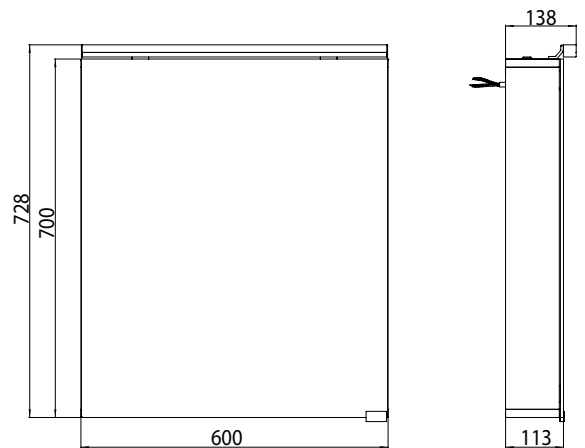

Lichtspiegelschrank flat (LED), 600 mm, IP 44, 7 W, 4.000 K
Aufputzmodell, 2 stufenlos einstellbare Ablagen, 1 Tür, 1 Steckdose, 1 Lichtschalter, Höhe: 728 mm, LED-Leuchte (Version mit Waschtischbeleuchtung: 2 Steckdosen, 2 Schalter)
Illuminated mirror cabinet flat (LED), 600 mm, IP 44, 7 W, 4.000 K
wall-mounted model, 2 continuously adjustable shelves, 1 door, 1 socket, 1 switch, height: 728 mm, LED-Light (Version with washbasin: 2 sockets, 2 switch)

ohne Waschtischbeleuchtung without washbasin illumination	9797 050 67	964,70 €	2
mit Waschtischbeleuchtung with washbasin illumination	9797 052 67	1.129,20 €	2