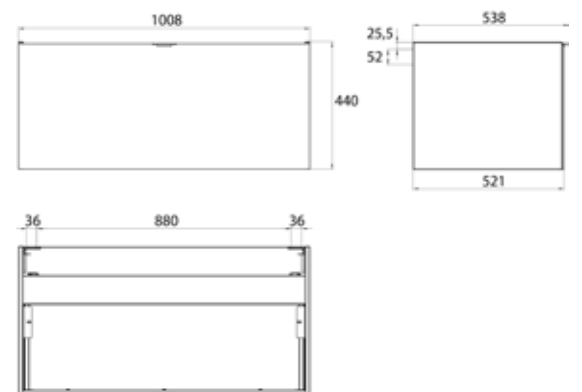

emco waschtische **evo 1.000 mm**

emco vanity units **evo 1.000 mm**

PG

Waschtisch (Mineralguss), 1.000 mm
passend zu Waschtischunterschrank
9583 274 20 und 9583 275 20.
Ohne Überlauf. Geberit Clou-geeignet:
nur in Verbindung mit 1-Loch Waschtischarmatur mit Zugstange, Geberit Clou (261.535.00.1) und Raumparsyphon (z.B. Viega 704292).

Wash basin (mineral composite), 1.000 mm
matches to Vanity units 9583 274 20 and 9583 275 20.
No overflow. Suitable for use with the Geberit Clou system but only in conjunction with one-hole washstand fitting with lever actuation, Geberit Clou system (261.535.00.1) and a space-saving odour trap (e.g. Viega 704292).

ohne Hahnloch without tap hole	9577 114 30	830,20 €	2
mit 1 Hahnloch with 1 tap hole	9577 114 31	830,20 €	2
mit 2 Hahnlöchern with 2 tap holes	9577 114 32	830,20 €	2
mit 3 Hahnlöchern with 3 tap holes	9577 114 33	830,20 €	2

Waschtisch-Unterschrank, 1.000 mm.
Korpus aus Lackfronten, Hochglanz,
passend zu den Waschtischen 9577
114 30/31/32/33. Auszug mit Glasfront
(ESG) und Griff in chrom.
Ordnungssystem optional erhältlich.
Vanity unit, 1,000 mm. Body in lacquer
fronts, high gloss, matching washbasins
9577 114 30/31/32/33. Pull-out with
glass front (ESG) and handle in chrome.
Drawer insert available separately.

optiwhite	9583 274 20	1.293,50 €	2
optiwhite			
schwarz black	9583 275 20	1.293,50 €	2