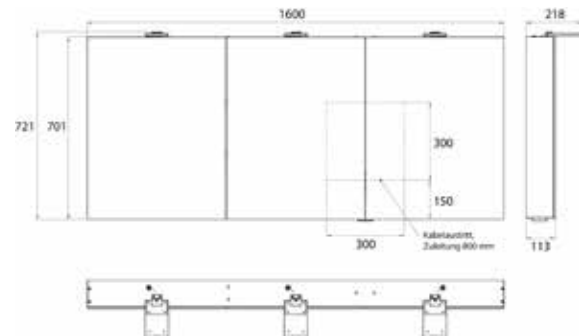

emco flat 2 Style

PG

Lichtspiegelschrank Flat 2 Style (LED), 1600 mm, IP 20, 36 W, 2.700-6.500 K
Aufputzmodell, 6 stufenlos einstellbare Ablagen, 3 Türen, 2 Steckdosen, Höhe: 721 mm, drei LED-Aufsatzleuchten (Waschtischbeleuchtung, Oberlicht separat abschaltbar)

Illuminated mirror cabinet Flat 2 Style (LED), 1600 mm, IP 20, 36 W, 2.700-6.500 K
Surface-mounted model, 6 continuously adjustable shelves, 3 doors, 2 sockets, height: 721 mm, three LED top lights (washbasin light, top light can be switched off separately)

aluminium 9797 063 07 2.185,40 € 2
aluminium