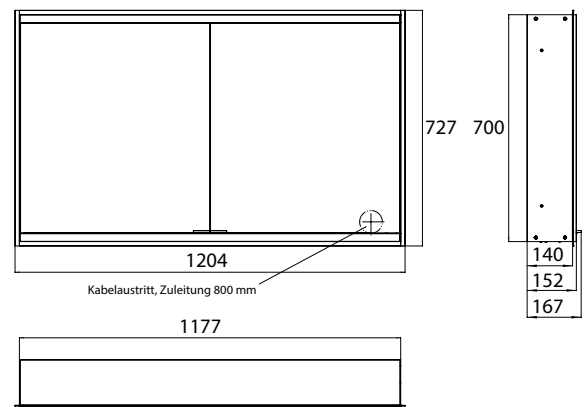

emco prime 2

mit Lichtpaket · with light-package

PG

Lichtspiegelschrank prime 2, 1.200 mm, 2 Türen, **Aufputzmodell**, IP 20 mit Lichtpaket, Seitenwand verspiegelt, mit verspiegelter- oder weißer Glasrückwand, 2 stufenlos einstellbare Ablagen, 2 Türen, 2 Steckdosen und 2 Lichttaster (Helligkeit und Lichtfarbe - kalt/warm - stufenlos dimmbar), Höhe: 700 mm, LED-Beleuchtung

Illuminated mirror cabinet prime 2, 1.200 mm, 2 doors, **wall-mounted version**, IP 20 with light-package, with mirrored or white glass back panel, mirrored side panels, 2 continuously adjustable crystal glass shelves, 2 doors, 2 sockets and 2 switches (brightness and luminous colour cold/warm continuously dimmable), height: 700 mm, LED-lights, IP 20

aluminium/spiegel	9497 060 46	2.478,40 €	2
aluminium/mirror			
aluminium/weiss	9497 061 46	2.478,40 €	2
aluminium/white			

Lichtspiegelschrank prime 2, 1.200 mm, 2 Türen, **Unterputzmodell**, IP 20 mit Lichtpaket, mit verspiegelter- oder weißer Glasrückwand, 2 stufenlos einstellbare Ablagen, 2 Türen, 2 Steckdosen und 2 Lichttaster (Helligkeit und Lichtfarbe - kalt/warm - stufenlos dimmbar), Höhe: 730 mm, LED-Beleuchtung
Unterputz-Lichtspiegelschrank, immer mit Einbaurahmen bestellen

Illuminated mirror cabinet prime 2, 1.200 mm, 2 doors, **built-in version**, IP 20 with light-package, with mirrored or white glass back panel, 2 continuously adjustable crystal glass shelves, 2 doors, 2 sockets and 2 switches (brightness and luminous colour cold/warm continuously dimmable), height: 730 mm, LED-lights, IP 20
Built-in illuminated mirror cabinet, please order with built-in frame.