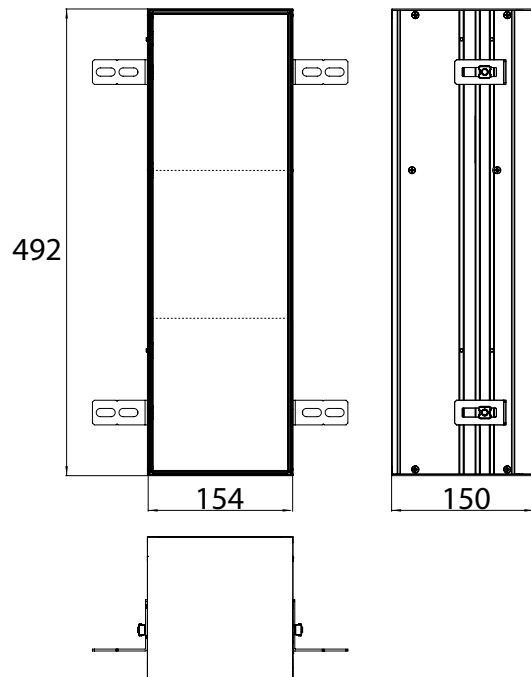

emco asis plus

PG

	WC-Modul - Unterputzmodell, Tür befliesbar (Fliese + Kleber, max.: 12 mm) mit drei Fächern für WC-Papier, Reserverolle oder Feuchtpapierbox. Türanschlag links. Kein Einbaurahmen erforderlich. Module for WC build-in model, door tileable (tiles + adhesive, max.: 12mm) with three boxes for WC-paper, spare paper or moist-tissue box, left-hinged door No additional build-in frame required	aluminium aluminium	9756 110 04	693,50 € 2
	WC-Modul - Unterputzmodell, Tür befliesbar (Fliese + Kleber, max.: 12 mm) mit drei Fächern für WC-Papier, Reserverolle oder Feuchtpapierbox. Türanschlag rechts. Kein Einbaurahmen erforderlich. Module for WC build-in model, door tileable (tiles + adhesive, max.: 12mm) with three boxes for WC-paper, spare paper or moist-tissue box, right-hinged door No additional build-in frame required	aluminium aluminium	9756 110 05	693,50 € 2