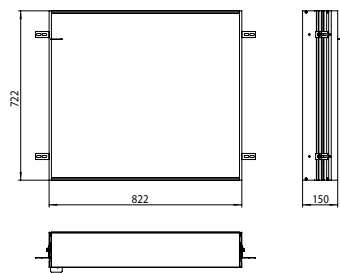

Einbaurahmen
für Lichtspiegelschrank prime, 800 mm
Built-in frame
for illuminated mirror cabinet prime,
800 mm

Einbaurahmen 9497 000 11 251,40 € 2
Built-in frame