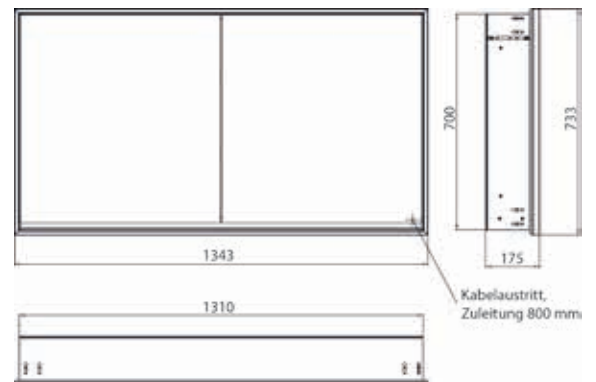

Lichtspiegelschrank loft, 1.300 mm, 2 Türen, **Aufputzmodell** mit verspiegelten Seitenwänden, IP 20.
Umlaufende LED-Beleuchtung, verspiegelte Rückwand, 2 stufenlos einstellbare Ablagen, 2 Türen, 2 Steckdosen, Lichtsteuerung über 3 kapazitive von außen bedienbare Touch-Bedienfelder (An/Aus, Helligkeit und Lichtfarbe - kalt/warm - stufenlos einstellbar), Kabeldurchlass nach außen bei geschlossenen Spiegeltüren.
Höhe: 733 mm

Illuminated mirror cabinet loft, 1.300 mm, 2 doors, **wall-mounted model** with mirrored side panels, IP 20.
Surrounding LED lights, mirrored back panel, 2 continuously adjustable shelves, 2 doors, 2 sockets, light control via 3 capacitive touch control panels which can be operated from the outside (on/off, brightness and light colour - cold/warm - continuously adjustable), external cable routing for closed mirror doors. Height: 733 mm.

aluminium/spiegel 9798 051 20 3.038,30 € 2
aluminium/mirror

Lichtspiegelschrank loft, 1.300 mm, 2 Türen, **Unterputzmodell**, IP 20.
Umlaufende LED-Beleuchtung, verspiegelte Rückwand, 2 stufenlos einstellbare Ablagen, 2 Türen, 2 Steckdosen, Lichtsteuerung über 3 kapazitive von außen bedienbare Touch-Bedienfelder (An/Aus, Helligkeit und Lichtfarbe - kalt/warm - stufenlos einstellbar), Kabeldurchlass nach außen bei geschlossenen Spiegeltüren.
Höhe: 733 mm