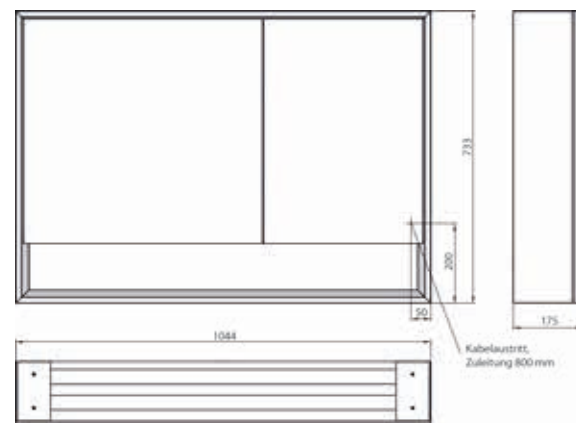

emco loft mit Unterfach

emco loft with lower compartment

PG

Lichtspiegelschrank loft mit Unterfach, 1.000 mm, 2 Türen, **Aufputzmodell** mit verspiegelten Seitenwänden, IP 20. Umlaufende LED-Beleuchtung, verspiegelte Rückwand, 2 stufenlos einstellbare Ablagen, 2 Türen (breite Tür links), 2 Steckdosen, Lichtsteuerung über 3 kapazitive von außen bedienbare Touch-Bedienfelder (An/Aus, Helligkeit und Lichtfarbe - kalt/warm - stufenlos einstellbar), Kabeldurchlass nach außen bei geschlossenen Spiegeltüren. Offenes Unterfach (Höhe: 122 mm) über die komplette Breite mit verspiegelter Rückwand. Höhe: 733 mm

Illuminated mirror cabinet loft with an accessible compartment, 1.000 mm, 2 doors, **wall-mounted model** with mirrored side panels, IP 20.

Surrounding LED lights, mirrored back panel, 2 continuously adjustable shelves, 2 doors (wide door on the left), 2 sockets, light control via 3 capacitive touch control panels which can be operated from the outside (on/off, brightness and light colour - cold/warm - continuously adjustable), external cable routing for closed mirror doors. Accessible compartment (height: 122 mm) on the bottom with mirrored rear wall. Height: 733 mm.

aluminium/spiegel	9798 052 16	2.511,10 €	2
aluminium/mirror