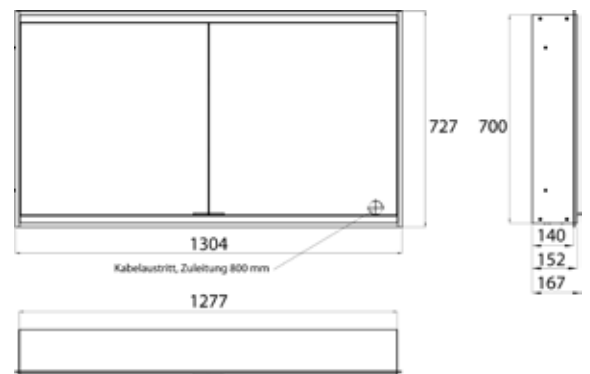

prime 2
Facelift