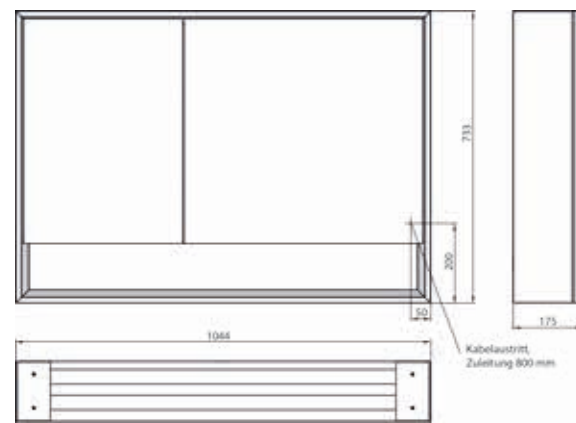

emco loft mit Unterfach

emco loft with lower compartment

PG

Lichtspiegelschrank loft mit Unterfach, 1.000 mm, 2 Türen, **Aufputzmodell** mit verspiegelten Seitenwänden, IP 20. Umlaufende LED-Beleuchtung, verspiegelte Rückwand, 2 stufenlos einstellbare Ablagen, 2 Türen (breite Tür rechts), 2 Steckdosen, Lichtsteuerung über 3 kapazitive von außen bedienbare Touch-Bedienfelder (An/Aus, Helligkeit und Lichtfarbe - kalt/warm - stufenlos einstellbar), Kabeldurchlass nach außen bei geschlossenen Spiegeltüren. Offenes Unterfach (Höhe: 122 mm) über die komplette Breite mit verspiegelter Rückwand. Höhe: 733 mm

Illuminated mirror cabinet loft with an accessible compartment, 1.000 mm, 2 doors, **wall-mounted model** with mirrored side panels, IP 20.

Surrounding LED lights, mirrored back panel, 2 continuously adjustable shelves, 2 doors (wide door on the right), 2 sockets, light control via 3 capacitive touch control panels which can be operated from the outside (on/off, brightness and light colour - cold/warm - continuously adjustable), external cable routing for closed mirror doors. Accessible compartment (height: 122 mm) on the bottom with mirrored rear wall. Height: 733 mm.

aluminium/spiegel	9798 052 14	2.511,10 €	2
aluminium/mirror