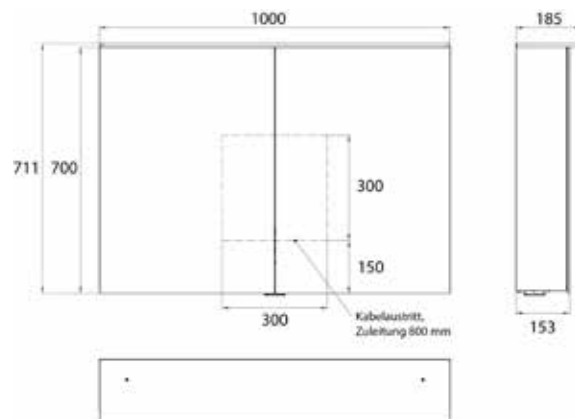

emco pure 2 Design

PG

Lichtspiegelschrank Pure 2 Design (LED), 800 mm, IP 20, 20 W, 2.700-6.500 K
Aufputzmodell, 4 stufenlos einstellbare Ablagen, 2 Türen, 2 Steckdosen, Höhe: 711 mm, mit Lichtsegel
(Waschtischbeleuchtung, Oberlicht separat abschaltbar)

Illuminated mirror cabinet Pure 2 Design (LED), 800 mm, IP 20, 20 W, 2.700-6.500 K
wall-mounted model, 4 continuously adjustable shelves, 2 doors, 2 sockets, height: 711 mm, with light sail (washbasin lighting, light sail can be switched off separately)

aluminium 9797 054 03 1.475,00 € 2
aluminium

Lichtspiegelschrank Pure 2 Design (LED), 1000 mm, IP 20, 24 W, 2.700-6.500 K
Aufputzmodell, 4 stufenlos einstellbare Ablagen, 2 Türen, 2 Steckdosen, Höhe: 711 mm, mit Lichtsegel
(Waschtischbeleuchtung, Oberlicht separat abschaltbar)

Illuminated mirror cabinet Pure 2 Design (LED), 1000 mm, IP 20, 24 W, 2.700-6.500 K
wall-mounted model, 4 continuously adjustable shelves, 2 doors, 2 sockets, height: 711 mm, with light sail (washbasin lighting, light sail can be switched off separately)

aluminium 9797 054 04 1.617,80 € 2
aluminium