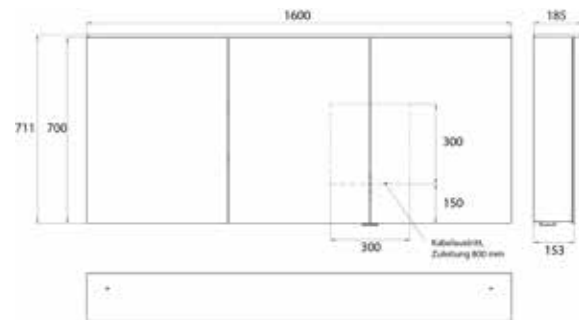

emco pure 2 Design

PG

Lichtspiegelschrank Pure 2 Design (LED),
1600 mm, IP 20, 36 W, 2.700-6.500 K
Aufputzmodell, 6 stufenlos einstellbare
Ablagen, 3 Türen, 2 Steckdosen, Höhe:
711 mm, mit Lichtsegel
(Waschtischbeleuchtung, Oberlicht
separat abschaltbar)

Illuminated mirror cabinet Pure 2 Design
(LED), 1600 mm, IP 20, 36 W,
2.700-6.500 K
wall-mounted model, 6 continuously
adjustable shelves, 3 doors, 2 sockets,
height: 711 mm, with light sail (washba-
sin lighting, light sail can be switched off
separately)

aluminium
aluminium

9797 054 07

2.604,70 €

2