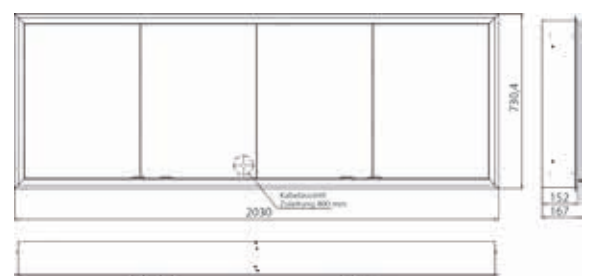

emco prime Facelift

PG

Lichtspiegelschrank prime Facelift, 2.000 mm, 4 Türen, **Aufputzmodell**, IP20
Seitenwand verspiegelt, mit verspiegelter- oder weißer Glasrückwand, 4 stufenlos einstellbare Ablagen, 4 Türen, 2 Steckdosen, stufenlose Lichtsteuerung (an/aus, Helligkeit und Lichtfarbe) über drei in die Glasrückwand integrierte Touchsensoren, Höhe: 700 mm, LED-Beleuchtung

Illuminated mirror cabinet prime Facelift, 2.000 mm, 4 doors, **wall-mounted version**, IP 20 with mirrored or white glass back panel, mirrored side panels, 4 continuously adjustable crystal glass shelves, 4 doors, 2 sockets, continuous light control (on/off, brightness and light color) via three touch sensors which are integrated into the glass rear wall, height: 700 mm, LED-lights

aluminium/spiegel aluminium/mirror	9497 062 89	3.560,00 €	2
aluminium/weiss aluminium/white	9497 063 89	3.560,00 €	2
aluminium/schwarz aluminium/black	9497 135 89	4.094,00 €	2

Lichtspiegelschrank prime Facelift, 2.000 mm, 4 Türen, **Unterputzmodell**, IP20 mit verspiegelter- oder weißer Glasrückwand, 4 stufenlos einstellbare Ablagen, 4 Türen, 2 Steckdosen, stufenlose Lichtsteuerung (an/aus, Helligkeit und Lichtfarbe) über drei in die Glasrückwand integrierte Touchsensoren, Höhe: 730 mm, LED-Beleuchtung
Unterputz-Lichtspiegelschrank, immer mit Einbaurahmen bestellen