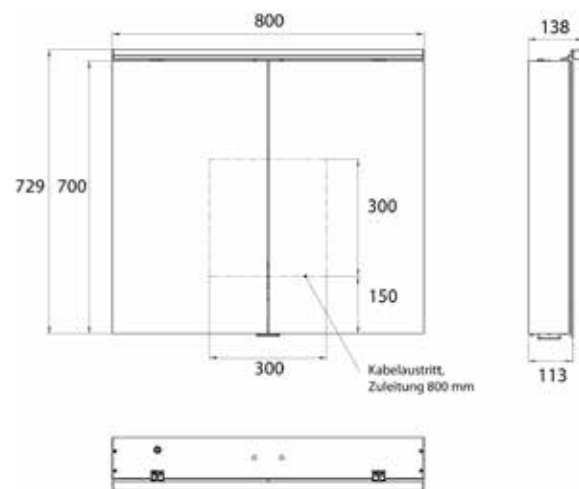

Lichtspiegelschrank Flat 2 Classic (LED), 1000 mm, IP 20, 22 W, 2.700-6.500 K
Aufputzmodell, 4 stufenlos einstellbare Ablagen, 2 Türen, 2 Steckdosen, Höhe: 729 mm, mit LED-Aufsatzleuchte (Waschtischbeleuchtung, Oberlicht separat abschaltbar)

Illuminated mirror cabinet Flat 2 Classic (LED), 1000 mm, IP 20, 22 W, 2.700-6.500 K

Surface-mounted model, 4 continuously adjustable shelves, 2 doors, 2 sockets, height: 729 mm, with LED top light (washbasin light, top light can be switched off separately)

aluminium
aluminium

9797 065 04

1.272,00 €

2