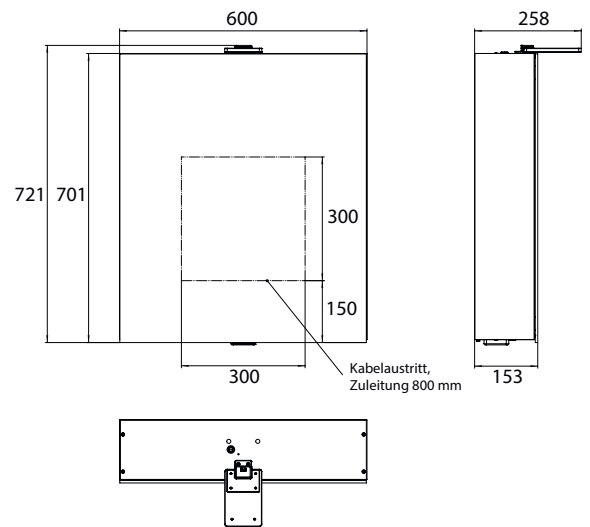

Lichtspiegelschrank Pure 2 Style (LED), 600 mm, IP 20, 14 W, 2.700-6.500 K
Aufputzmodell, 4 stufenlos einstellbare Ablagen, 2 Türen, 2 Steckdosen, Höhe: 721 mm, eine LED-Aufsatzleuchte (Waschtischbeleuchtung, Oberlicht separat abschaltbar)

Illuminated mirror cabinet Pure 2 Style (LED), 600 mm, IP 20, 14 W, 2.700-6.500 K

Surface-mounted model, 4 continuously adjustable shelves, 2 doors, 2 sockets, height: 721 mm, one LED top light (washbasin light, top light can be switched off separately)

aluminium 9797 053 02 1.284,60 € 2
aluminium