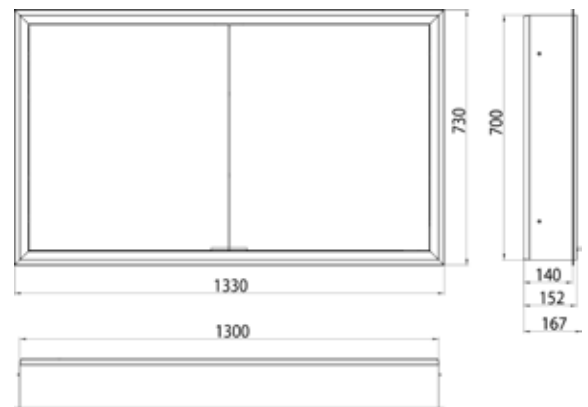

emco prime Facelift

PG

Lichtspiegelschrank prime Facelift, 1.300 mm, 2 Türen, **Aufputzmodell**, IP20 Seitenwand verspiegelt, mit verspiegelter- oder weißer Glasrückwand, 2 stufenlos einstellbare Ablagen, 2 Türen, 2 Steckdosen, stufenlose Lichtsteuerung (an/aus, Helligkeit und Lichtfarbe) über drei in die Glasrückwand integrierte Touchsensoren, Höhe: 700 mm, LED-Beleuchtung

Illuminated mirror cabinet prime Facelift, 1.300 mm, 2 doors, **wall-mounted version**, IP 20 with mirrored or white glass back panel, mirrored side panels, 2 continuously adjustable crystal glass shelves, 2 doors, 2 sockets, continuous light control (on/off, brightness and light color) via three touch sensors which are integrated into the glass rear wall, height: 700 mm, LED-lights

aluminium/spiegel	9497 062 85	2.893,60 €	2
aluminium/mirror			
aluminium/weiss	9497 063 85	2.893,60 €	2
aluminium/white			
aluminium/schwarz	9497 135 85	3.328,60 €	2
aluminium/black			

Lichtspiegelschrank prime Facelift, 1.300 mm, 2 Türen, **Unterputzmodell**, IP20, mit verspiegelter- oder weißer Glasrückwand, 2 stufenlos einstellbare Ablagen, 2 Türen, 2 Steckdosen, stufenlose Lichtsteuerung (an/aus, Helligkeit und Lichtfarbe) über drei in die Glasrückwand integrierte Touchsensoren, Höhe: 730 mm, LED-Beleuchtung