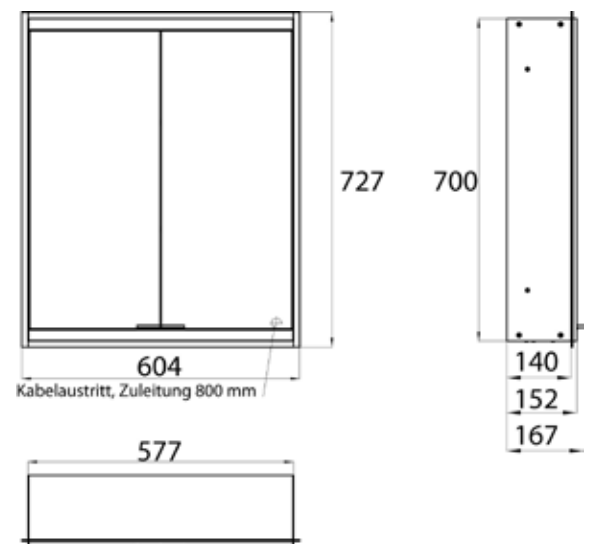

Lichtspiegelschrank prime 2 Facelift, 600 mm, 2 Türen, **Unterputzmodell**, IP20
mit verspiegelter- oder weißer Glasrückwand, 2 stufenlos einstellbare Ablagen, 2 Türen, 1 Steckdose, stufenlose Lichtsteuerung (an/aus, Helligkeit und Lichtfarbe) über drei in die Glasrückwand integrierte Touchsensoren, Höhe: 730 mm, LED-Beleuchtung

Unterputz-Lichtspiegelschrank, immer mit Einbaurahmen bestellen

Illuminated mirror cabinet prime 2 Facelift, 600 mm, 2 doors, **built-in version**, IP 20

with mirrored or white glass back panel, 2 continuously adjustable crystal glass shelves, 2 doors, 1 socket, continuous light control (on/off, brightness and light color) via three touch sensors which are integrated into the glass rear wall, height: 730 mm, LED-lights

Built-in illuminated mirror cabinet, please order with built-in frame.

aluminium/spiegel	9497 062 33	1.878,60 €	2
aluminium/mirror			
aluminium/weiss	9497 063 33	1.878,60 €	2
aluminium/white			
aluminium/schwarz	9497 135 33	2.160,40 €	2
aluminium/black			
Einbaurahmen	9497 000 20	221,60 €	2
Built-in frame