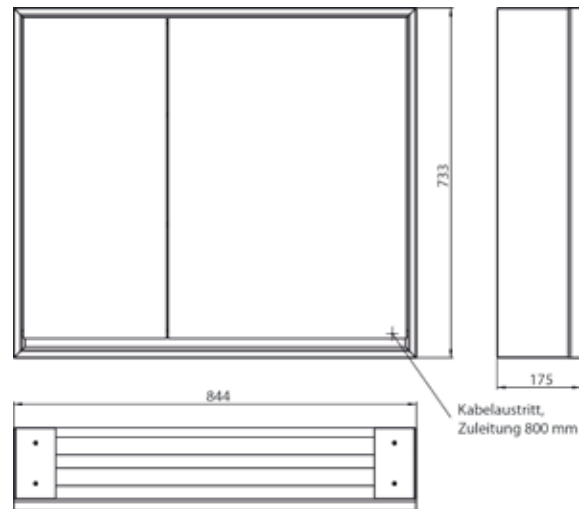

Lichtspiegelschrank loft, 800 mm, 2 Türen, **Unterputzmodell**, IP 20.
Umlaufende LED-Beleuchtung, verspiegelte Rückwand, 2 stufenlos einstellbare Ablagen, 2 Türen (breite Tür rechts), 1 Steckdose, Lichtsteuerung über 3 kapazitive von außen bedienbare Touch-Bedienfelder (An/Aus, Helligkeit und Lichtfarbe - kalt/warm - stufenlos einstellbar), Kabeldurchlass nach außen bei geschlossenen Spiegeltüren.
Höhe: 733 mm

Unterputz-Lichtspiegelschrank, immer mit Einbaurahmen bestellen
Illuminated mirror cabinet loft, 800 mm, 2 doors, **built-in version**, IP 20.
Surrounding LED lights, mirrored back panel, 2 continuously adjustable shelves, 2 doors (wide door on the right), 1 socket, light control via 3 capacitive touch control panels which can be operated from the outside (on/off, brightness and light colour - cold/warm - continuously adjustable), external cable routing for closed mirror doors. Height: 733 mm
Built-in illuminated mirror cabinet, please order with built-in frame.

aluminium/spiegel 9798 051 09 2.306,10 € 2
aluminium/mirror
Einbaurahmen 9798 000 02 251,40 € 2
Built-in frame