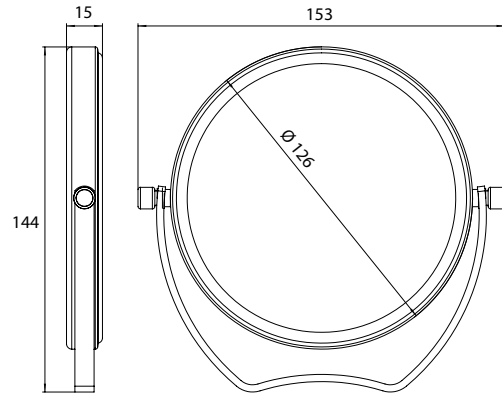

emco kosmetikspiegel pure

emco cosmetic mirror pure

PG

	<p>Reisespiegel, 5-fach, rund, Ø 126 mm travel mirror, 5-times, round, Ø 126 mm</p>	<p>5-fach, chrom 5-times, chrome</p>	<p>1094 001 26</p>	<p>50,70 € 2</p>
	<p>Handspiegel, 5-fach, rund, Ø 126 mm hand mirror, 5-times, round, Ø 126 mm</p>	<p>5-fach, chrom 5-times, chrome</p>	<p>1094 001 32</p>	<p>63,40 € 2</p>