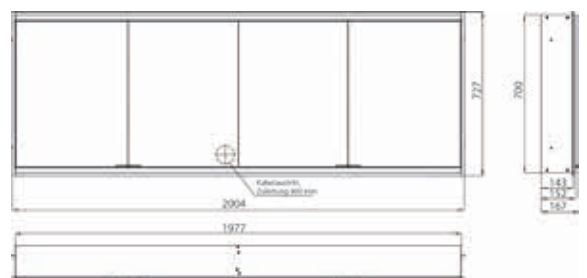

prime 2
Facelift