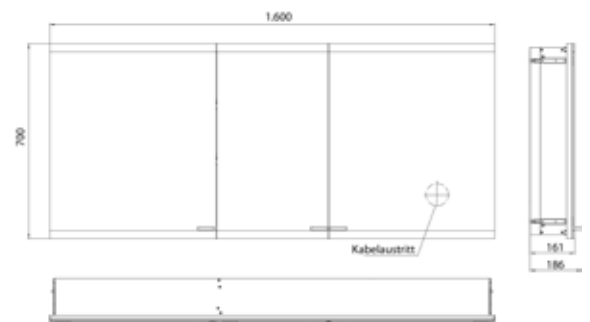

Lichtspiegelschrank evo, 1.600 mm, 3 Türen, **Unterputzmodell**, IP 20
Mit emco light system: Bedienung der Funktionen Ein/Aus, Lichtstärke, Lichtfarbe (2.700 bis 6.500 K) und Szenenauswahl (Cosmetic, Energizing, Relaxing) über App, Controller oder direkt am Touch-Bedienfeld. Vernetzung verschiedener Lichtquellen über Bluetooth. Detailinformationen zum emco light system unter www.emco-bath.com. Ohne emco light system: stufenlose Lichtsteuerung An/Aus, Helligkeit und Lichtfarbe (2.700 bis 6.500 K) über drei integrierte Touchbedienfelder, Waagerechte LED-Beleuchtung, verspiegelte Rückwand, 4 stufenlos einstellbare Glasablagen, 2 Steckdosen, Höhe: 700 mm
Unterputz-Lichtspiegelschrank, immer mit Einbaurahmen bestellen
Illuminated mirror cabinet evo, 1.600 mm, 3 doors, **built-in version**, IP 20 with emco light system: operation of the functions On/Off, luminous intensity, light color (2.700 to 6.500 K) and scene (Cosmetic, Energizing, Relaxing) via App, Controller or directly at the touch-control panel. Connection of different light sources via Bluetooth. For detailed information about emco light system please check www.emco-bath.com. Without emco light system: continuous light control on/off, brightness and light color (2.700 bis 6.500 K) via three integrated touch control panels. Horizontal LED-lights with mirrored back panel, 2 continuously adjustable crystal glass shelves, 2 sockets, height: 700 mm
Built-in illuminated mirror cabinet, please order with built-in frame.