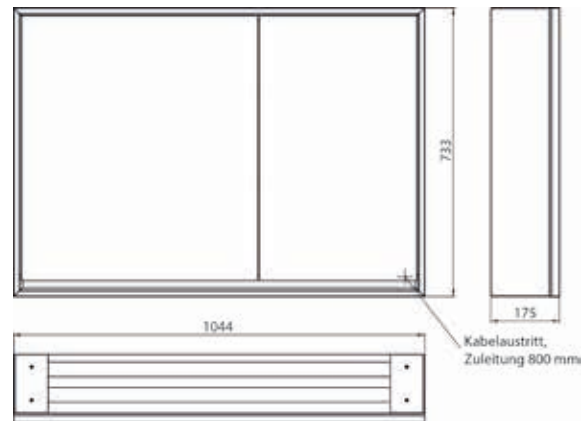

Lichtspiegelschrank loft, 1.000 mm, 2 Türen, **Unterputzmodell**, IP 20.
Umlaufende LED-Beleuchtung, verspiegelte Rückwand, 2 stufenlos einstellbare Ablagen, 2 Türen (breite Tür links), 2 Steckdosen, Lichtsteuerung über 3 kapazitive von außen bedienbare Touch-Bedienfelder (An/Aus, Helligkeit und Lichtfarbe - kalt/warm - stufenlos einstellbar), Kabeldurchlass nach außen bei geschlossenen Spiegeltüren.
Höhe: 733 mm

Unterputz-Lichtspiegelschrank, immer mit Einbaurahmen bestellen
Illuminated mirror cabinet loft, 1.000 mm, 2 doors, **built-in version**, IP 20.
Surrounding LED lights, mirrored back panel, 2 continuously adjustable shelves, 2 doors (wide door on the left), 2 sockets, light control via 3 capacitive touch control panels which can be operated from the outside (on/off, brightness and light colour - cold/warm - continuously adjustable), external cable routing for closed mirror doors.
Height: 733 mm
Built-in illuminated mirror cabinet, please order with built-in frame.

aluminium/spiegel 9798 051 17 2.481,90 € 2
aluminium/mirror
Einbaurahmen 9798 000 03 291,40 € 2
Built-in frame