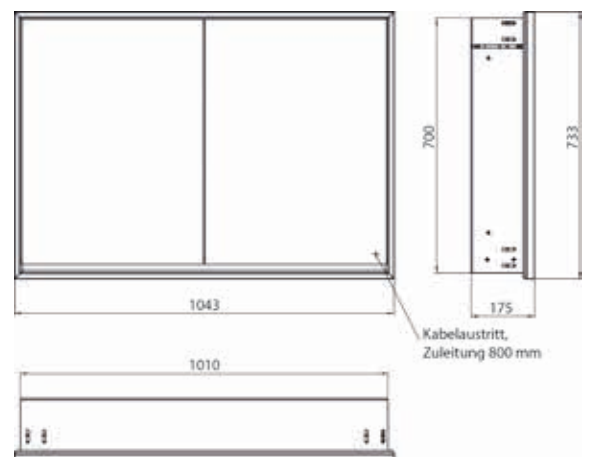

Lichtspiegelschrank loft, 1.000 mm, 2 Türen, **Aufputzmodell** mit verspiegelten Seitenwänden, IP 20.
Umlaufende LED-Beleuchtung, verspiegelte Rückwand, 2 stufenlos einstellbare Ablagen, 2 Türen, 2 Steckdosen, Lichtsteuerung über 3 kapazitive von außen bedienbare Touch-Bedienfelder (An/Aus, Helligkeit und Lichtfarbe - kalt/warm - stufenlos einstellbar), Kabeldurchlass nach außen bei geschlossenen Spiegeltüren.
Höhe: 733 mm

Illuminated mirror cabinet loft, 1.000 mm, 2 doors, **wall-mounted model** with mirrored side panels, IP 20.
Surrounding LED lights, mirrored back panel, 2 continuously adjustable shelves, 2 doors, 2 sockets, light control via 3 capacitive touch control panels which can be operated from the outside (on/off, brightness and light colour - cold/warm - continuously adjustable), external cable routing for closed mirror doors
Height: 733 mm.

aluminium/spiegel 9798 051 12 2.511,10 € 2
aluminium/mirror

Lichtspiegelschrank loft, 1.000 mm, 2 Türen, **Unterputzmodell**, IP 20.
Umlaufende LED-Beleuchtung, verspiegelte Rückwand, 2 stufenlos einstellbare Ablagen, 2 Türen, 2 Steckdosen, Lichtsteuerung über 3 kapazitive von außen bedienbare Touch-Bedienfelder (An/Aus, Helligkeit und Lichtfarbe - kalt/warm - stufenlos einstellbar), Kabeldurchlass nach außen bei geschlossenen Spiegeltüren.
Höhe: 733 mm

Illuminated mirror cabinet loft, 1.000 mm, 2 doors, **built-in version**, IP 20.
Surrounding LED lights, mirrored back panel, 2 continuously adjustable shelves, 2 doors, 2 sockets, light control via 3 capacitive touch control panels which can be operated from the outside (on/off, brightness and light colour - cold/warm - continuously adjustable), external cable routing for closed mirror doors
Height: 733 mm.