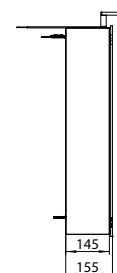

LED-Lichtspiegelschrank mee, 800 mm,
IP 44, 4.000 K
Aufputzmodell, 2 einstellbare Ablagen, 2
Türen, 1 Steckdose, 1 Lichtschalter, Höhe:
746 mm, 500 mm LED-Leuchte
Illuminated mirror cabinet mee (LED),
800 mm, IP 44, 4.000 K
wall-mounted model, 2 adjustable shel-
ves, 2 doors, 1 socket, 1 switch, height:
746 mm, 500 mm LED-Light

aluminium 9498 050 51 859,00 € 2
aluminium

LED-Lichtspiegelschrank mee, 1.000 mm,
IP 44, 4.000 K
Aufputzmodell, 2 einstellbare Ablagen, 2
Türen, 1 Steckdose, 1 Lichtschalter, Höhe:
746 mm, 600 mm LED-Leuchte
Illuminated mirror cabinet mee (LED),
1.000 mm, IP 44, 4.000 K
wall-mounted model, 2 adjustable shel-
ves, 2 doors, 1 socket, 1 switch, height:
746 mm, 600 mm LED-Light

aluminium 9498 050 52 937,80 € 2
aluminium