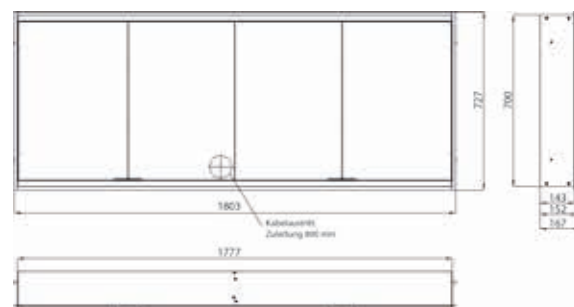

emco prime 2 Facelift

PG

Lichtspiegelschrank prime 2 Facelift, 1.800 mm, 4 Türen, **Aufputzmodell**, IP20
Seitenwand verspiegelt, mit verspiegelter- oder weißer Glasrückwand, 4 stufenlos einstellbare Ablagen, 4 Türen, 2 Steckdosen, stufenlose Lichtsteuerung (an/aus, Helligkeit und Lichtfarbe) über drei in die Glasrückwand integrierte Touchsensoren, Höhe: 700 mm, LED-Beleuchtung

Illuminated mirror cabinet prime 2 Facelift, 1.800 mm, 4 doors, **wall-mounted version**, IP 20
with mirrored or white glass back panel, mirrored side panels, 4 continuously adjustable crystal glass shelves, 4 doors, 2 sockets, continuous light control (on/off, brightness and light color) via three touch sensors which are integrated into the glass rear wall, height: 700 mm, LED-lights

aluminium/spiegel	9497 062 64	3.332,70 €	2
aluminium/mirror			
aluminium/weiss	9497 063 64	3.332,70 €	2
aluminium/white			
aluminium/schwarz	9497 135 64	3.832,60 €	2
aluminium/black			

Lichtspiegelschrank prime 2 Facelift, 1.800 mm, 4 Türen, **Unterputzmodell**, IP20, mit verspiegelter- oder weißer Glasrückwand, 4 stufenlos einstellbare Ablagen, 4 Türen, 2 Steckdosen, stufenlose Lichtsteuerung (an/aus, Helligkeit und Lichtfarbe) über drei in die Glasrückwand integrierte Touchsensoren, Höhe: 730 mm, LED-Beleuchtung
Unterputz-Lichtspiegelschrank, immer mit Einbaurahmen bestellen