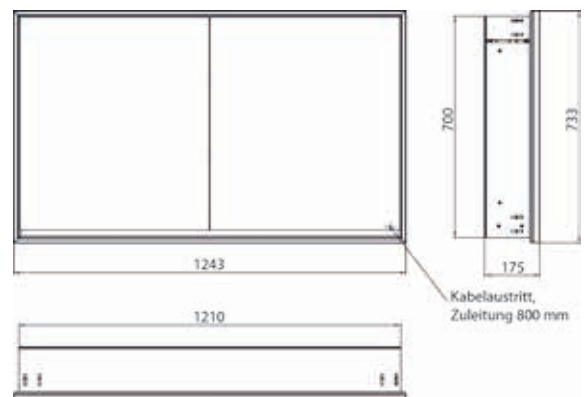

Lichtspiegelschrank loft, 1.200 mm, 2 Türen, **Aufputzmodell** mit verspiegelten Seitenwänden, IP 20.
Umlaufende LED-Beleuchtung, verspiegelte Rückwand, 2 stufenlos einstellbare Ablagen, 2 Türen, 2 Steckdosen, Lichtsteuerung über 3 kapazitive von außen bedienbare Touch-Bedienfelder (An/Aus, Helligkeit und Lichtfarbe - kalt/warm - stufenlos einstellbar), Kabeldurchlass nach außen bei geschlossenen Spiegeltüren.
Höhe: 733 mm

Illuminated mirror cabinet loft, 1.200 mm, 2 doors, **wall-mounted model** with mirrored side panels, IP 20.
Surrounding LED lights, mirrored back panel, 2 continuously adjustable shelves, 2 doors, 2 sockets, light control via 3 capacitive touch control panels which can be operated from the outside (on/off, brightness and light colour - cold/warm - continuously adjustable), external cable routing for closed mirror doors.
Height: 733 mm.

aluminium/spiegel 9798 051 18 2.774,70 € 2
aluminium/mirror

Lichtspiegelschrank loft, 1.200 mm, 2 Türen, **Unterputzmodell**, IP 20.
Umlaufende LED-Beleuchtung, verspiegelte Rückwand, 2 stufenlos einstellbare Ablagen, 2 Türen, 2 Steckdosen, Lichtsteuerung über 3 kapazitive von außen bedienbare Touch-Bedienfelder (An/Aus, Helligkeit und Lichtfarbe - kalt/warm - stufenlos einstellbar), Kabeldurchlass nach außen bei geschlossenen Spiegeltüren.
Höhe: 733 mm