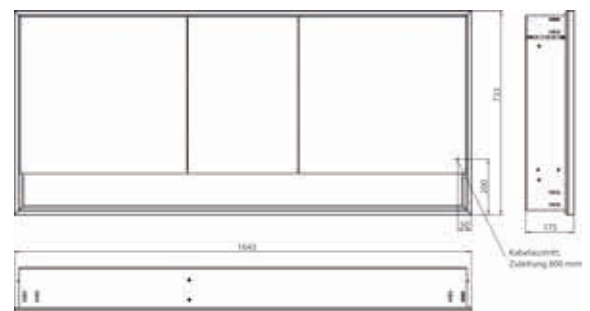

emco loft mit Unterfach

emco loft with lower compartment

PG

Lichtspiegelschrank loft mit Unterfach, 1.600 mm, 3 Türen, **Unterputzmodell**, IP 20.
Umlaufende LED-Beleuchtung, verspiegelte Rückwand, 4 stufenlos einstellbare Ablagen, 3 Türen, 2 Steckdosen, Lichtsteuerung über 3 kapazitive von außen bedienbare Touch-Bedienfelder (An/Aus, Helligkeit und Lichtfarbe - kalt/warm - stufenlos einstellbar), Kabeldurchlass nach außen bei geschlossenen Spiegeltüren. Offenes Unterfach (Höhe: 122 mm) über die komplette Breite mit verspiegelter Rückwand. Höhe: 733 mm
Unterputz-Lichtspiegelschrank, immer mit Einbaurahmen bestellen

Illuminated mirror cabinet loft with an accessible compartment, 1.600 mm, 3 doors, **built-in version**, IP 20.
Surrounding LED lights, mirrored back panel, 4 continuously adjustable shelves, 3 doors, 2 sockets, light control via 3 capacitive touch control panels which can be operated from the outside (on/off, brightness and light colour - cold/warm - continuously adjustable), external cable routing for closed mirror doors. Accessible compartment (height: 122 mm) on the bottom with mirrored rear wall. Height: 733 mm.
Built-in illuminated mirror cabinet, please order with built-in frame.

aluminium/spiegel	9798 052 23	3.451,90 €	2
aluminium/mirror			
Einbaurahmen	9798 000 06	315,20 €	2
Built-in frame