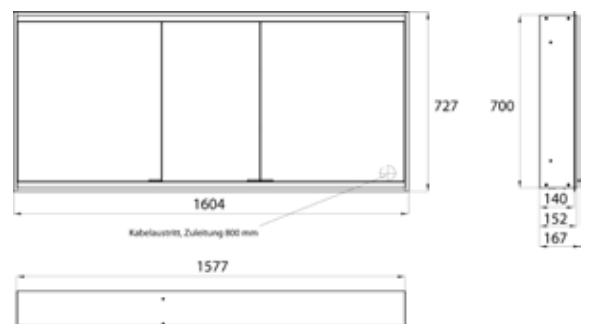

prime 2
Facelift