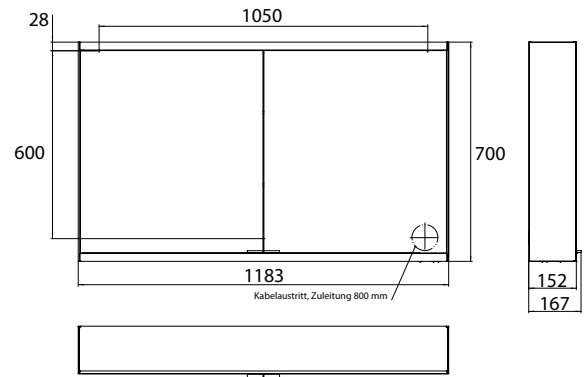

Lichtspiegelschrank prime 2, 1.200 mm, 2 Türen, **Unterputzmodell**, IP 20 mit Lichtpaket, mit verspiegelter- oder weißer Glasrückwand, 2 stufenlos einstellbare Ablagen, 2 Türen, 2 Steckdosen und 2 Lichttaster (Helligkeit und Lichtfarbe - kalt/warm - stufenlos dimmbar), Höhe: 730 mm, LED-Beleuchtung
Unterputz-Lichtspiegelschrank, immer mit Einbaurahmen bestellen

Illuminated mirror cabinet prime 2, 1.200 mm, 2 doors, **built-in version**, IP 20 with light-package, with mirrored or white glass back panel, 2 continuously adjustable crystal glass shelves, 2 doors, 2 sockets and 2 switches (brightness and luminous colour cold/warm continuously dimmable), height: 730 mm, LED-lights, IP 20
Built-in illuminated mirror cabinet, please order with built-in frame.

aluminium/spiegel	9497 060 56	2.443,40 €	2
aluminium/mirror			
aluminium/weiss	9497 061 56	2.443,40 €	2
aluminium/white			
Einbaurahmen	9497 000 17	299,30 €	2
Built-in frame