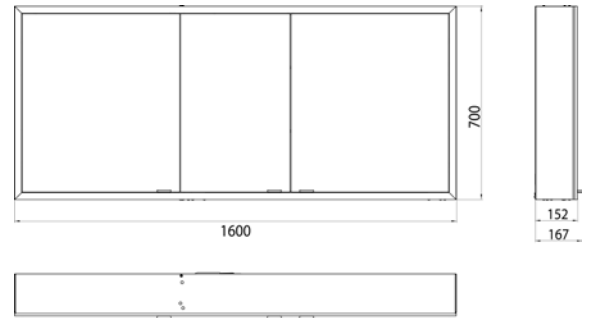

emco prime Facelift

PG

Lichtspiegelschrank prime Facelift, 1.600 mm, 3 Türen, **Aufputzmodell**, IP20
Seitenwand verspiegelt, mit verspiegelter- oder weißer Glasrückwand, 4 stufenlos einstellbare Ablagen, 3 Türen, 2 Steckdosen, stufenlose Lichtsteuerung (an/aus, Helligkeit und Lichtfarbe) über drei in die Glasrückwand integrierte Touchsensoren, Höhe: 700 mm, LED-Beleuchtung

Illuminated mirror cabinet prime Facelift, 1.600 mm, 3 doors, **wall-mounted version**, IP 20 with mirrored or white glass back panel, mirrored side panels, 4 continuously adjustable crystal glass shelves, 3 doors, 2 sockets, continuous light control (on/off, brightness and light color) via three touch sensors which are integrated into the glass rear wall, height: 700 mm, LED-lights

aluminium/spiegel	9497 062 86	3.322,50 €	2
aluminium/mirror			
aluminium/weiss	9497 063 86	3.322,50 €	2
aluminium/white			
aluminium/schwarz	9497 135 86	3.816,30 €	2
aluminium/black			

Lichtspiegelschrank prime Facelift, 1.600 mm, 3 Türen, **Unterputzmodell**, IP20, mit verspiegelter- oder weißer Glasrückwand, 4 stufenlos einstellbare Ablagen, 3 Türen, 2 Steckdosen, stufenlose Lichtsteuerung (an/aus, Helligkeit und Lichtfarbe) über drei in die Glasrückwand integrierte Touchsensoren, Höhe: 730 mm, LED-Beleuchtung
Unterputz-Lichtspiegelschrank, immer mit Einbaurahmen bestellen

Illuminated mirror cabinet prime Facelift, 1.600 mm, 3 doors, **built-in version**, IP 20 with mirrored or white glass back panel, 4 continuously adjustable crystal glass shelves, 3 doors, 2 sockets, continuous light control (on/off, brightness and light color) via three touch sensors which are integrated into the glass rear wall, height: 730 mm, LED-lights
Built-in illuminated mirror cabinet, please order with built-in frame.

aluminium/spiegel	9497 062 96	3.287,50 €	2
aluminium/mirror			
aluminium/weiss	9497 063 96	3.287,50 €	2
aluminium/white			
aluminium/schwarz	9497 135 96	3.780,60 €	2
aluminium/black			
Einbaurahmen	9497 000 29	315,20 €	2
Built-in frame