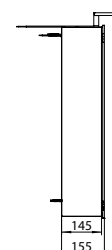

LED-Lichtspiegelschrank mee, 1.200 mm, IP 44, 4.000 K
Aufputzmodell, 2 einstellbare Ablagen, 2 Türen, 1 Steckdose, 1 Lichtschalter, Höhe: 746 mm, 800 mm LED-Leuchte
Illuminated mirror cabinet mee (LED), 1.200 mm, IP 44, 4.000 K
wall-mounted model, 2 adjustable shelves, 2 doors, 1 socket, 1 switch, height: 746 mm, 800 mm LED-Light

aluminium
aluminium

9498 050 53

1.075,40 € 2