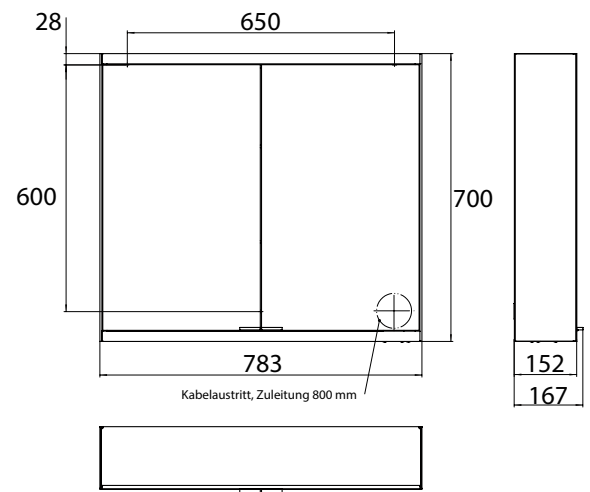

Lichtspiegelschrank prime 2, 800 mm, 2 Türen, **Unterputzmodell**, IP 20 mit Lichtpaket, mit verspiegelter- oder weißer Glasrückwand, 2 stufenlos einstellbare Ablagen, 2 Türen, 1 Steckdose und 2 Lichttaster (Helligkeit und Lichtfarbe - kalt/warm - stufenlos dimmbar), Höhe: 730 mm, LED-Beleuchtung
Unterputz-Lichtspiegelschrank, immer mit Einbaurahmen bestellen

Illuminated mirror cabinet prime 2, 800 mm, 2 doors, **built-in version**, IP 20 with light-package, with mirrored or white glass back panel, 2 continuously adjustable crystal glass shelves, 2 doors, 1 socket and 2 switches (brightness and luminous colour cold/warm continuously dimmable), height: 730 mm, LED-lights, IP 20

Built-in illuminated mirror cabinet, please order with built-in frame.

aluminium/spiegel	9497 060 34	2.032,10 €	2
aluminium/mirror			
aluminium/weiss	9497 061 34	2.032,10 €	2
aluminium/white			
Einbaurahmen	9497 000 19	251,40 €	2
Built-in frame