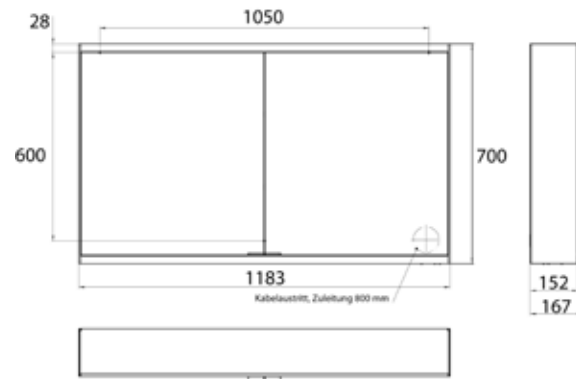

Lichtspiegelschrank prime 2 Facelift, 1.200 mm, 2 Türen, **Unterputzmodell**, IP20
mit verspiegelter- oder weißer Glasrückwand, 2 stufenlos einstellbare Ablagen, 2 Türen, 2 Steckdosen, stufenlose Lichtsteuerung (an/aus, Helligkeit und Lichtfarbe) über drei in die Glasrückwand integrierte Touchsensoren, Höhe: 730 mm, LED-Beleuchtung

Unterputz-Lichtspiegelschrank, immer mit Einbaurahmen bestellen

Illuminated mirror cabinet prime 2 Facelift, 1.200 mm, 2 doors, **built-in version**, IP 20
with mirrored or white glass back panel, 2 continuously adjustable crystal glass shelves, 2 doors, 2 sockets, continuous light control (on/off, brightness and light color) via three touch sensors which are integrated into the glass rear wall, height: 730 mm, LED-lights
Built-in illuminated mirror cabinet, please order with built-in frame.

aluminium/spiegel	9497 062 56	2.443,40 €	2
aluminium/mirror			
aluminium/weiss	9497 063 56	2.443,40 €	2
aluminium/white			
aluminium/schwarz	9497 135 56	2.809,90 €	2
aluminium/black			
Einbaurahmen	9497 000 17	299,30 €	2
Built-in frame