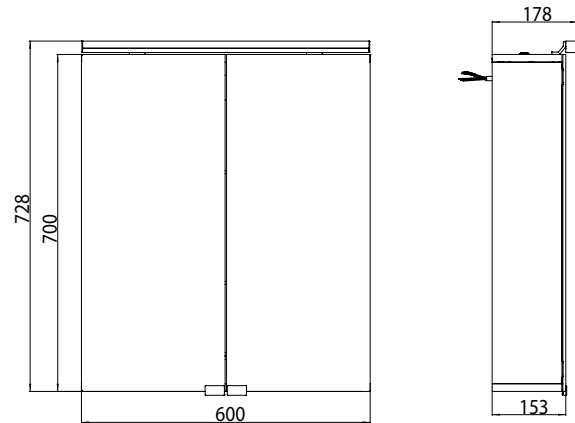

Lichtspiegelschrank pure (LED), 800 mm, IP 44, 10 W, 4.000 K
Aufputzmodell, 2 einstellbare Ablagen, 2 Türen, 1 Steckdose, 1 Lichtschalter, Höhe: 728 mm, LED-Leuchte (Version mit Waschtischbeleuchtung: 2 Steckdosen, 2 Lichtschalter)
Illuminated mirror cabinet pure (LED), 800 mm, IP 44, 10 W, 4.000 K
wall-mounted model, 2 adjustable shelves, 2 doors, 1 socket, 1 switch, height: 728 mm, LED-Light (Version with washbasin illumination: 2 sockets, 2 switch)

ohne Waschtischbeleuchtung without washbasin illumination	9797 050 82	1.215,10 €	2
mit Waschtischbeleuchtung with washbasin illumination	9797 052 82	1.361,80 €	2