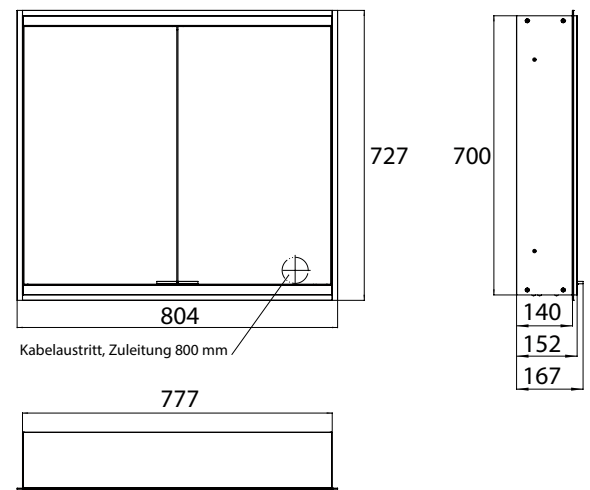

emco prime 2

mit Lichtpaket · with light-package

PG

Lichtspiegelschrank prime 2, 800 mm, 2 Türen, **Aufputzmodell**, IP 20 mit Lichtpaket, Seitenwand verspiegelt, mit verspiegelter- oder weißer Glasrückwand, 2 stufenlos einstellbare Ablagen, 2 Türen, 1 Steckdose und 2 Lichttaster (Helligkeit und Lichtfarbe - kalt/warm - stufenlos dimmbar), Höhe: 700 mm, LED-Beleuchtung

Illuminated mirror cabinet prime 2, 800 mm, 2 doors, **wall-mounted version**, IP 20

with light-package, with mirrored or white glass back panel, mirrored side panels, 2 continuously adjustable crystal glass shelves, 2 doors, 1 socket and 2 switches (brightness and luminous colour cold/warm continuously dimmable), height: 700 mm, LED-lights, IP 20

aluminium/spiegel	9497 060 24	2.087,90 €	2
aluminium/mirror			
aluminium/weiss	9497 061 24	2.087,90 €	2
aluminium/white			

Lichtspiegelschrank prime 2, 800 mm, 2 Türen, **Unterputzmodell**, IP 20 mit Lichtpaket, mit verspiegelter- oder weißer Glasrückwand, 2 stufenlos einstellbare Ablagen, 2 Türen, 1 Steckdose und 2 Lichttaster (Helligkeit und Lichtfarbe - kalt/warm - stufenlos dimmbar), Höhe: 730 mm, LED-Beleuchtung
Unterputz-Lichtspiegelschrank, immer mit Einbaurahmen bestellen

Illuminated mirror cabinet prime 2, 800 mm, 2 doors, **built-in version**, IP 20 with light-package, with mirrored or white glass back panel, 2 continuously adjustable crystal glass shelves, 2 doors, 1 socket and 2 switches (brightness and luminous colour cold/warm continuously dimmable), height: 730 mm, LED-lights, IP 20

Built-in illuminated mirror cabinet, please order with built-in frame.