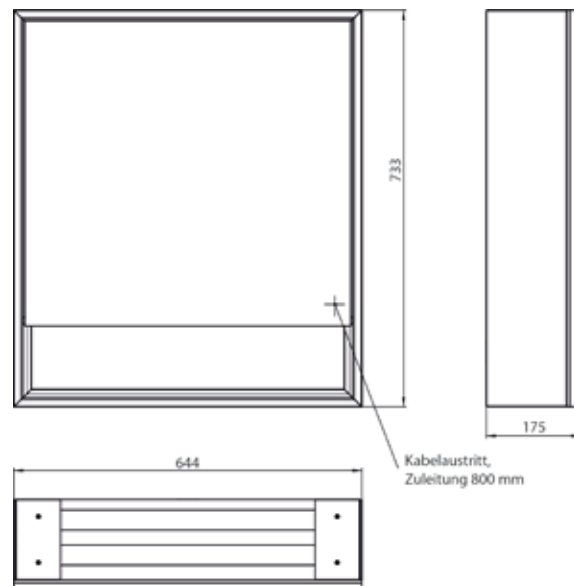

emco loft mit Unterfach

emco loft with lower compartment

PG

Lichtspiegelschrank loft mit Unterfach, 600 mm, 1 Tür, **Aufputzmodell** mit verspiegelten Seitenwänden, IP 20. Umlaufende LED-Beleuchtung, verspiegelte Rückwand, 2 stufenlos einstellbare Ablagen, 1 Tür (Türanschlag links), 1 Steckdose, Lichtsteuerung über 3 kapazitive von außen bedienbare Touch-Bedienfelder (An/Aus, Helligkeit und Lichtfarbe - kalt/warm - stufenlos einstellbar), Kabeldurchlass nach außen bei geschlossenen Spiegeltüren. Offenes Unterfach (Höhe: 122 mm) über die komplette Breite mit verspiegelter Rückwand. Höhe: 733 mm

Illuminated mirror cabinet loft with an accessible compartment, 600 mm, 1 door, **wall-mounted model** with mirrored side panels, IP 20.

Surrounding LED lights, mirrored back panel, 2 continuously adjustable shelves, 1 door (door hinge left), 1 socket, light control via 3 capacitive touch control panels which can be operated from the outside (on/off, brightness and light colour - cold/warm - continuously adjustable), external cable routing for closed mirror doors. Accessible compartment (height: 122 mm) on the bottom with mirrored rear wall. Height: 733 mm.

aluminium/spiegel	9798 052 00	2.020,60 €	2
aluminium/mirror