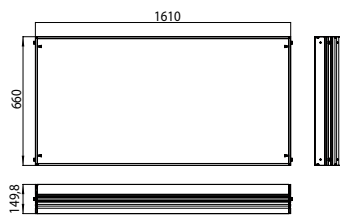

Einbaurahmen
für 9897 050 27/80
Built-in frame
for 9897 050 27/80

Einbaurahmen
Built-in frame

9897 000 23

359,20 € 2