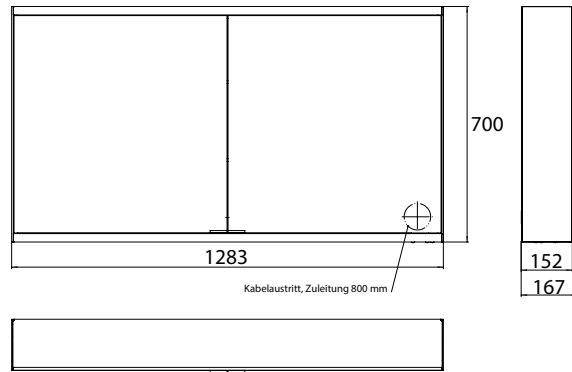

Lichtspiegelschrank prime 2, 1.300 mm, 2 Türen, **Unterputzmodell**, IP 20
mit verspiegelter- oder weißer Glasrückwand, 2 stufenlos einstellbare Ablagen, 2 Türen, 2 Steckdosen und 1 Lichtschalter, Höhe: 730 mm, LED-Beleuchtung (ca. 4.000 K)
Unterputz-Lichtspiegelschrank, immer mit Einbaurahmen bestellen
Illuminated mirror cabinet prime 2, 1.300 mm, 2 doors, **built-in version**, IP 20
with mirrored or white glass back panel, 2 continuously adjustable crystal glass shelves, 2 doors, 2 sockets and 1 switch, height: 730 mm, LED-lights (ca. 4.000 K), IP 20
Built-in illuminated mirror cabinet, please order with built-in frame.

aluminium/spiegel	9497 050 57	2.387,70 €	2
aluminium/mirror			
aluminium/weiss	9497 051 57	2.387,70 €	2
aluminium/white			
Einbaurahmen	9497 000 16	304,00 €	2
Built-in frame