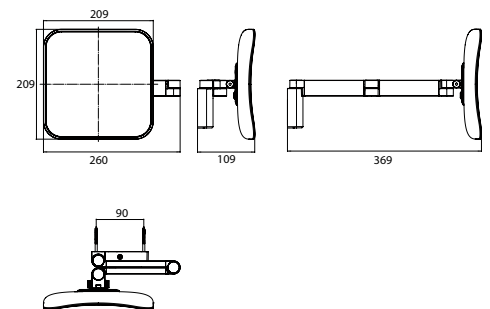

emco kosmetikspiegel evo

emco cosmetic mirror evo

PG

LED Rasier- und Kosmetikspiegel, eckig, Wandmodell, Doppelgelenkarm mit Wandanschluss

2 Lichttaster, Helligkeit und Lichtfarbe - kalt/warm (3.000 - 6.000 K) - stufenlos dimmbar.

LED Shaving- and cosmetic mirror, square, wall mounted, two swivel arms
2 switches, brightness and luminous colour cold/warm (3.000 - 6.000 K) continuously dimmable.

chrom, Vergr.: 5-fach
chrome, 5 magn. glass

1095 060 50

556,20 € 2

schwarz, Vergr.: 5-fach
black, 5 magn. glass

1095 133 50

640,90 € 2

LED Rasier- und Kosmetikspiegel mit emco light system, eckig, Wandmodell, Doppelgelenkarm mit Wandanschluss
2 Lichttaster, Helligkeit und Lichtfarbe - kalt/warm (3.000 - 6.000 K) - stufenlos dimmbar.

mit emco light system. Detailinformationen zum emco light system unter www.emco-bath.com

LED Shaving- and cosmetic mirror with emco light system, square, wall mounted, two swivel arms
2 switches, brightness and luminous colour cold/warm (3.000 - 6.000 K) continuously dimmable.

with emco light system. For detailed information about emco light system please check www.emco-bath.com

chrom, Vergr.: 5-fach
chrome, 5 magn. glass

1095 080 50

739,50 € 2

schwarz, Vergr.: 5-fach
black, 5 magn. glass

1095 133 52

849,40 € 2