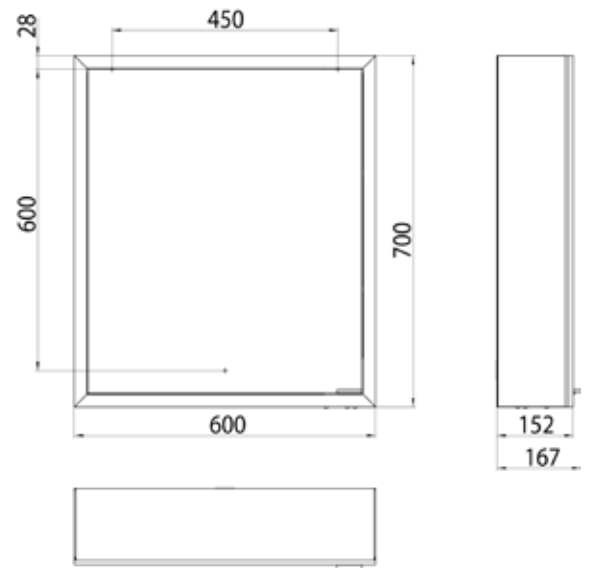

Lichtspiegelschrank prime Facelift, 600 mm, 1 Tür, **Aufputzmodell**, IP20
Seitenwand verspiegelt, mit verspiegelter- oder weißer Glasrückwand, 2 stufenlos einstellbare Ablagen, 1 Tür (Türanschlag links), 1 Steckdose, stufenlose Lichtsteuerung (an/aus, Helligkeit und Lichtfarbe) über drei in die Glasrückwand integrierte Touchsensoren, Höhe: 700 mm, LED-Beleuchtung
Illuminated mirror cabinet prime Facelift, 600 mm, 1 door, **wall-mounted version**, IP 20
with mirrored or white glass back panel, mirrored side panels, 2 continuously adjustable crystal glass shelves, 1 door (door hinge left), 1 socket, continuous light control (on/off, brightness and light color) via three touch sensors which are integrated into the glass rear wall, height: 700 mm, LED-lights

aluminium/spiegel	9497 062 59	1.924,40 €	2
aluminium/mirror			
aluminium/weiss	9497 063 59	1.924,40 €	2
aluminium/white			
aluminium/schwarz	9497 135 59	2.219,10 €	2
aluminium/black