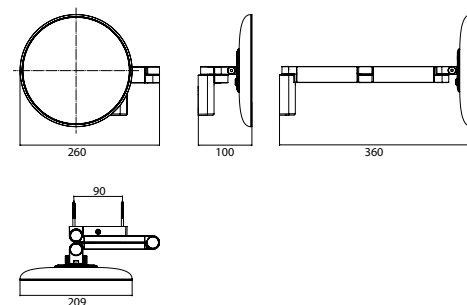

emco kosmetikspiegel evo

emco cosmetic mirror evo

PG

LED Rasier- und Kosmetikspiegel, rund, Wandmodell, Doppelgelenkarm mit Wandanschluss

2 Lichttaster, Helligkeit und Lichtfarbe - kalt/warm (3.000 - 6.000 K) - stufenlos dimmbar.

LED Shaving- and cosmetic mirror, round, wall mounted, two swivel arms

2 switches, brightness and luminous colour cold/warm (3.000 - 6.000 K) continuously dimmable.

chrom, Vergr.: 5-fach	1095 060 30	556,20 €	2
chrome, 5 magn. glass			
chrom, Vergr.: 3-fach	1095 060 31	556,20 €	2
chrome, 3 magn. glass			
schwarz, Vergr.: 5-fach	1095 133 30	640,90 €	2
black, 5 magn. glass			
schwarz, Vergr.: 3-fach	1095 133 31	640,90 €	2
black, 3 magn. glass			

LED Rasier- und Kosmetikspiegel mit emco light system, rund, Wandmodell, Doppelgelenkarm mit Wandanschluss

2 Lichttaster, Helligkeit und Lichtfarbe - kalt/warm (3.000 - 6.000 K) - stufenlos dimmbar.

Mit emco light system: Bedienung der Funktionen Ein/Aus, Lichtstärke, Lichtfarbe (3.000 bis 6.000 K) über App, Controller oder direkt am Produkt. Detailinformationen zum emco light system unter www.emco-bath.com

LED Shaving- and cosmetic mirror with emco light system, round, wall mounted, two swivel arms

2 switches, brightness and luminous colour cold/warm (3.000 - 6.000 K) continuously dimmable.

With emco light system: operation of the functions On/Off, luminous intensity, light color (3.000 to 6.000 K) via App, Controller or directly at the touch touch-control panel. For detailed information about emco light system please check www.emco-bath.com