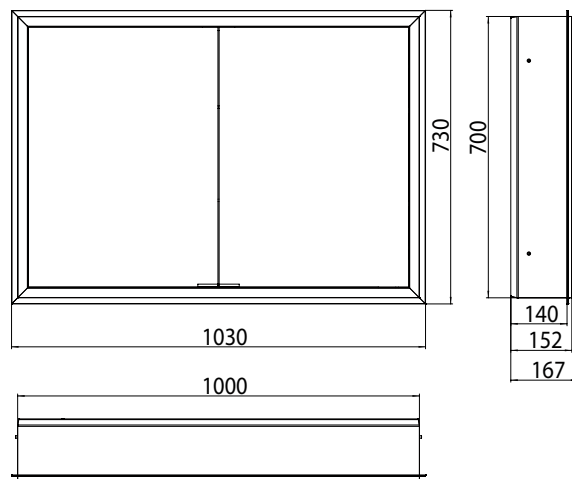

emco prime

ohne Lichtpaket · without light-package

PG

Lichtspiegelschrank prime, 1.000 mm, 2 Türen, **Aufputzmodell**, IP 20
Seitenwand verspiegelt, mit verspiegelter- oder weißer Glasrückwand, 2 stufenlos einstellbare Ablagen, 2 Türen, 2 Steckdosen und 1 Lichtschalter, Höhe: 700 mm, LED-Beleuchtung (ca. 4.000 K)
Illuminated mirror cabinet prime, 1.000 mm, 2 doors, **wall-mounted version**, IP 20
with mirrored or white glass back panel, mirrored side panels, 2 continuously adjustable crystal glass shelves, 2 doors, 2 sockets and 1 switch, height: 700 mm, LED-lights (ca. 4.000 K), IP 20

aluminium/spiegel	9497 050 83	2.084,90 €	2
aluminium/mirror			
aluminium/weiss	9497 051 83	2.084,90 €	2
aluminium/white			

Lichtspiegelschrank prime, 1.000 mm, 2 Türen, **Unterputzmodell**, IP 20
mit verspiegelter- oder weißer Glasrückwand, 2 stufenlos einstellbare Ablagen, 2 Türen, 2 Steckdosen und 1 Lichtschalter, Höhe: 730 mm, LED-Beleuchtung rundum (ca. 4.000 K)
Unterputz-Lichtspiegelschrank, immer mit Einbaurahmen bestellen
Illuminated mirror cabinet prime, 1.000 mm, 2 doors, **built-in version**, IP 20
with mirrored or white glass back panel, 2 continuously adjustable crystal glass shelves, 2 doors, 2 sockets and 1 switch, height: 730 mm, surrounding LED-lights (ca. 4.000 K), IP 20
Built-in illuminated mirror cabinet, please order with built-in frame.

aluminium/spiegel	9497 050 93	2.056,90 €	2
aluminium/mirror			
aluminium/weiss	9497 051 93	2.056,90 €	2
aluminium/white			
Einbaurahmen	9497 000 12	291,40 €	2
Built-in frame