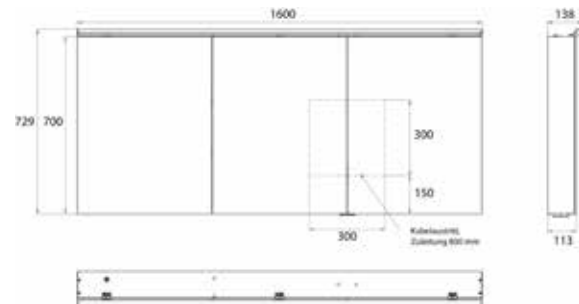

emco flat 2 Classic

PG

Lichtspiegelschrank Flat 2 Classic (LED), 1600 mm, IP 20, 34 W, 2.700-6.500 K
Aufputzmodell, 6 stufenlos einstellbare Ablagen, 3 Türen, 2 Steckdosen, Höhe: 729 mm, mit LED-Aufsatzleuchte (Waschtischbeleuchtung, Oberlicht separat abschaltbar)

Illuminated mirror cabinet Flat 2 Classic (LED), 1600 mm, IP 20, 34 W, 2.700-6.500 K
Surface-mounted model, 6 continuously adjustable shelves, 3 doors, 2 sockets, height: 729 mm, with LED top light (washbasin light, top light can be switched off separately)

aluminium 9797 065 07 2.015,90 € 2
aluminium