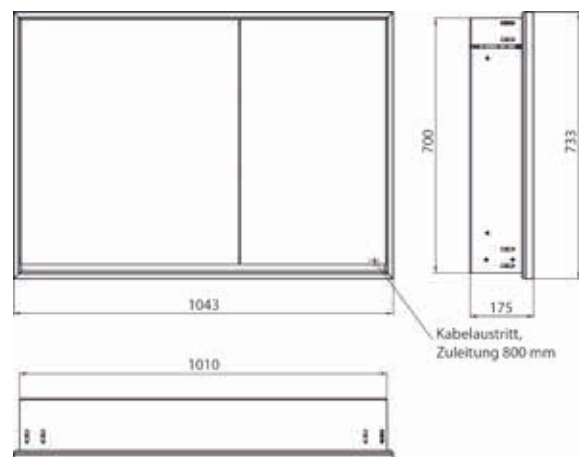

Lichtspiegelschrank loft, 1.000 mm, 2 Türen, **Aufputzmodell** mit verspiegelten Seitenwänden, IP 20.
Umlaufende LED-Beleuchtung, verspiegelte Rückwand, 2 stufenlos einstellbare Ablagen, 2 Türen (breite Tür links), 2 Steckdosen, Lichtsteuerung über 3 kapazitive von außen bedienbare Touch-Bedienfelder (An/Aus, Helligkeit und Lichtfarbe - kalt/warm - stufenlos einstellbar), Kabeldurchlass nach außen bei geschlossenen Spiegeltüren.
Höhe: 733 mm

Illuminated mirror cabinet loft, 1.000 mm, 2 doors, **wall-mounted model** with mirrored side panels, IP 20.
Surrounding LED lights, mirrored back panel, 2 continuously adjustable shelves, 2 doors (wide door on the left), 2 sockets, light control via 3 capacitive touch control panels which can be operated from the outside (on/off, brightness and light colour - cold/warm - continuously adjustable), external cable routing for closed mirror doors.
Height: 733 mm

aluminium/spiegel 9798 051 16 2.511,10 € 2
aluminium/mirror

Lichtspiegelschrank loft, 1.000 mm, 2 Türen, **Unterputzmodell**, IP 20.
Umlaufende LED-Beleuchtung, verspiegelte Rückwand, 2 stufenlos einstellbare Ablagen, 2 Türen (breite Tür links), 2 Steckdosen, Lichtsteuerung über 3 kapazitive von außen bedienbare Touch-Bedienfelder (An/Aus, Helligkeit und Lichtfarbe - kalt/warm - stufenlos einstellbar), Kabeldurchlass nach außen bei geschlossenen Spiegeltüren.
Höhe: 733 mm