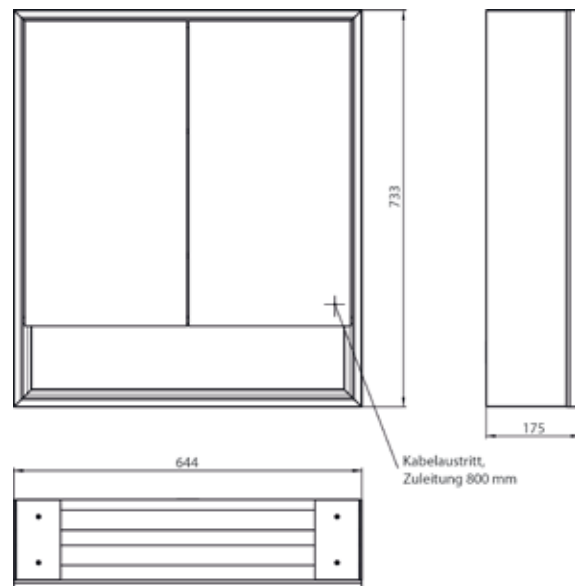

emco loft mit Unterfach

emco loft with lower compartment

PG

Lichtspiegelschrank loft mit Unterfach, 600 mm, 2 Türen, **Aufputzmodell** mit verspiegelten Seitenwänden, IP 20. Umlaufende LED-Beleuchtung, verspiegelte Rückwand, 2 stufenlos einstellbare Ablagen, 2 Türen, 1 Steckdose, Lichtsteuerung über 3 kapazitive von außen bedienbare Touch-Bedienfelder (An/Aus, Helligkeit und Lichtfarbe - kalt/warm - stufenlos einstellbar), Kabeldurchlass nach außen bei geschlossenen Spiegeltüren. Offenes Unterfach (Höhe: 122 mm) über die komplette Breite mit verspiegelter Rückwand. Höhe: 733 mm

Illuminated mirror cabinet loft with an accessible compartment, 600 mm, 2 doors, **wall-mounted model** with mirrored side panels, IP 20. Surrounding LED lights, mirrored back panel, 2 continuously adjustable shelves, 2 doors, 1 socket, light control via 3 capacitive touch control panels which can be operated from the outside (on/off, brightness and light colour - cold/warm - continuously adjustable), external cable routing for closed mirror doors. Accessible compartment (height: 122 mm) on the bottom with mirrored rear wall. Height: 733 mm.

aluminium/spiegel 9798 052 04 2.203,80 € 2
aluminium/mirror