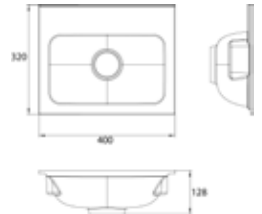

PG
	Gäste-Waschtisch (Mineralguss), 400 mm passend zu Waschtischunterschrank 9583 274 24/25 und 9583 275 24/25. Ohne Überlauf. Guests wash basin (mineral composite), 400 mm matching to Vanity unit 9583 274 24/25 und 9583 275 24/25. Without overflow drain.	ohne Hahnloch without tap hole mit 1 Hahnloch with 1 tap hole mit 2 Hahnlöchern with 2 tap holes	9577 114 40 9577 114 41 9577 114 42	489,10 € 489,10 € 489,10 €	2 2 2
	Waschtisch-Unterschrank, 400 mm. Korpus aus Lackfronten, Hochglanz, passend zu den Waschtischen 9577 114 40/41/42. Tür mit Glasfront und Griff in chrom. Türgriff rechts Ordnungssystem optional erhältlich. Vanity unit, 400 mm. Body in lacquer fronts, high gloss, matching washbasins 9577 114 40/41/42. Door with glass front and handle in chrome. door pull right Drawer insert available separately.	optiwhite optiwhite schwarz black	9583 274 24 9583 275 24	707,90 € 707,90 €	2 2
	Waschtisch-Unterschrank, 400 mm. Korpus aus Lackfronten, Hochglanz, passend zu den Waschtischen 9577 114 40/41/42. Tür mit Glasfront und Griff in chrom. Türgriff links Vanity unit, 400 mm. Body in lacquer fronts, high gloss, matching washbasins 9577 114 40/41/42. Door with glass front and handle in chrome. door pull left	optiwhite optiwhite schwarz black	9583 274 25 9583 275 25	707,90 € 707,90 €	2 2
	2-Loch Waschtischarmatur mit Dreh-/Kipphebel (Mengen- und Temperatureinstellung) passend zu Waschtisch 9577 114 42. 2-hole washstand fitting with pivoting/rocker lever (flow and temperature adjustment) suitable for washstand 9577 114 42.	chrom chrome	9583 001 03	559,90 €	2