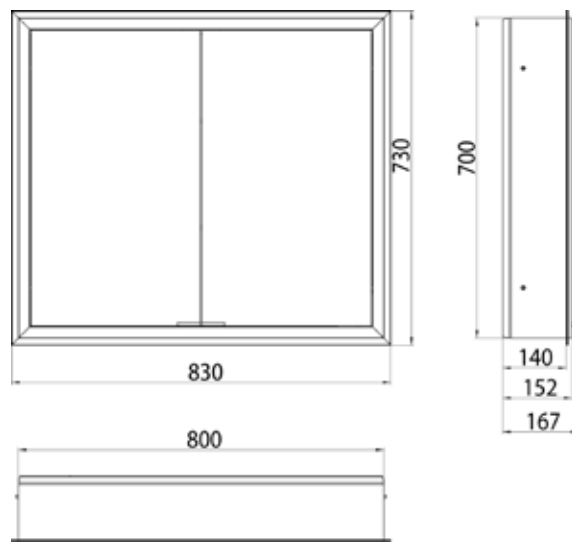

Lichtspiegelschrank prime Facelift, 800 mm, 2 Türen, **Unterputzmodell**, IP20
mit verspiegelter- oder weißer Glasrückwand, 2 stufenlos einstellbare Ablagen, 2 Türen, 1 Steckdose, stufenlose Lichtsteuerung (an/aus, Helligkeit und Lichtfarbe) über drei in die Glasrückwand integrierte Touchsensoren, Höhe: 730 mm, LED-Beleuchtung

Unterputz-Lichtspiegelschrank, immer mit Einbaurahmen bestellen

Illuminated mirror cabinet prime Facelift, 800 mm, 2 doors, **built-in version**, IP 20
with mirrored or white glass back panel, 2 continuously adjustable crystal glass shelves, 2 doors, 1 socket, continuous light control (on/off, brightness and light color) via three touch sensors which are integrated into the glass rear wall, height: 730 mm, LED-lights
Built-in illuminated mirror cabinet, please order with built-in frame.

aluminium/spiegel	9497 062 72	2.196,30 €	2
aluminium/mirror			
aluminium/weiss	9497 063 72	2.196,30 €	2
aluminium/white			
aluminium/schwarz	9497 135 72	2.523,90 €	2
aluminium/black			
Einbaurahmen	9497 000 11	251,40 €	2
Built-in frame