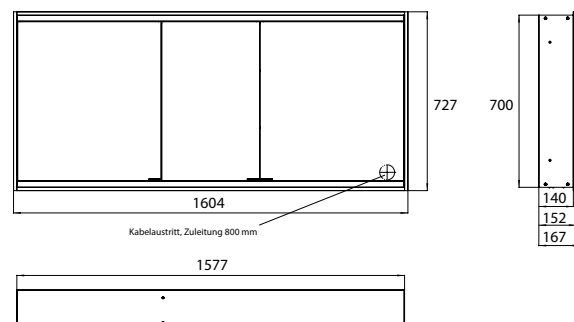

emco prime 2

ohne Lichtpaket · without light-package

PG

Lichtspiegelschrank prime 2, 1.600 mm, 3 Türen, **Aufputzmodell**, IP 20
Seitenwand verspiegelt, mit verspiegelter- oder weißer Glasrückwand, 4 stufenlos einstellbare Ablagen, 3 Türen, 2 Steckdosen und 1 Lichtschalter, Höhe: 700 mm, LED-Beleuchtung (ca. 4.000 K)
Illuminated mirror cabinet prime 2, 1.600 mm, 3 doors, **wall-mounted version**, IP 20
with mirrored or white glass back panel, mirrored side panels, 4 continuously adjustable crystal glass shelves, 3 doors, 2 sockets and 1 switch, height: 700 mm, LED-lights (ca. 4.000 K), IP 20

aluminium/spiegel	9497 050 48	2.921,70 €	2
aluminium/mirror			
aluminium/weiss	9497 051 48	2.921,70 €	2
aluminium/white			

Lichtspiegelschrank prime 2, 1.600 mm, 3 Türen, **Unterputzmodell**, IP 20
mit verspiegelter- oder weißer Glasrückwand, 4 stufenlos einstellbare Ablagen, 3 Türen, 2 Steckdosen und 1 Lichtschalter, Höhe: 730 mm, LED-Beleuchtung (ca. 4.000 K)
Unterputz-Lichtspiegelschrank, immer mit Einbaurahmen bestellen
Illuminated mirror cabinet prime 2, 1.600 mm, 3 doors, **built-in version**, IP 20
with mirrored or white glass back panel, 4 continuously adjustable crystal glass shelves, 3 doors, 2 sockets and 1 switch, height: 730 mm, LED-lights (ca. 4.000 K), IP 20
Built-in illuminated mirror cabinet, please order with built-in frame.

aluminium/spiegel	9497 050 58	2.908,10 €	2
aluminium/mirror			
aluminium/weiss	9497 051 58	2.908,10 €	2
aluminium/white			
Einbaurahmen	9497 000 15	315,20 €	2
Built-in frame