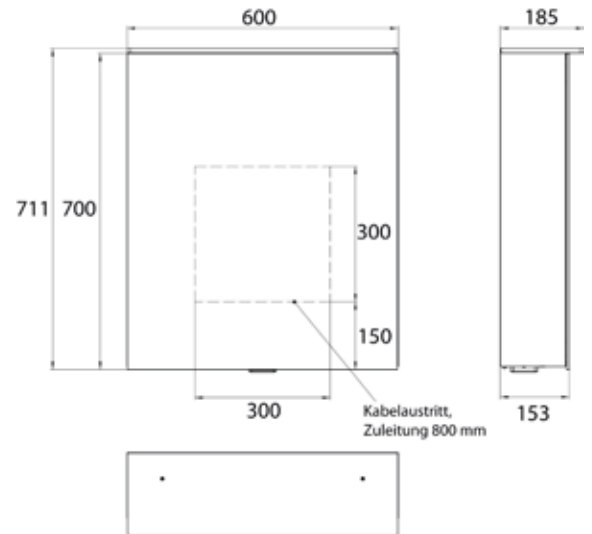

Lichtspiegelschrank Pure 2 Design (LED), 600 mm, IP 20, 16 W, 2.700-6.500 K
Aufputzmodell, 4 stufenlos einstellbare Ablagen, 2 Türen, 2 Steckdosen, Höhe: 711 mm, mit Lichtsegel
(Waschtischbeleuchtung, Oberlicht separat abschaltbar)

Illuminated mirror cabinet Pure 2 Design (LED), 600 mm, IP 20, 16 W, 2.700-6.500 K
wall-mounted model, 4 continuously adjustable shelves, 2 doors, 2 sockets, height: 711 mm, with light sail (washbasin lighting, light sail can be switched off separately)

aluminium
aluminium

9797 054 02

1.375,00 € 2