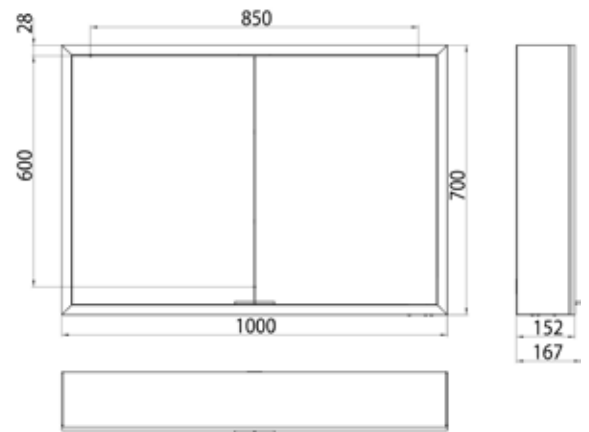

Lichtspiegelschrank prime Facelift, 1.000 mm, 2 Türen, **Unterputzmodell**, IP20, mit verspiegelter- oder weißer Glasrückwand, 2 stufenlos einstellbare Ablagen, 2 Türen, 2 Steckdosen, stufenlose Lichtsteuerung (an/aus, Helligkeit und Lichtfarbe) über drei in die Glasrückwand integrierte Touchsensoren, Höhe: 730 mm, LED-Beleuchtung

Unterputz-Lichtspiegelschrank, immer mit Einbaurahmen bestellen

Illuminated mirror cabinet prime Facelift, 1.000 mm, 2 doors, **built-in version**, IP 20 with mirrored or white glass back panel, 2 continuously adjustable crystal glass shelves, 2 doors, 2 sockets, continuous light control (on/off, brightness and light color) via three touch sensors which are integrated into the glass rear wall, height: 730 mm, LED-lights
Built-in illuminated mirror cabinet, please order with built-in frame.

aluminium/spiegel	9497 062 93	2.363,70 €	2
aluminium/mirror			
aluminium/weiss	9497 063 93	2.363,70 €	2
aluminium/white			
aluminium/schwarz	9497 135 93	2.719,00 €	2
aluminium/black			
Einbaurahmen	9497 000 12	291,40 €	2
Built-in frame