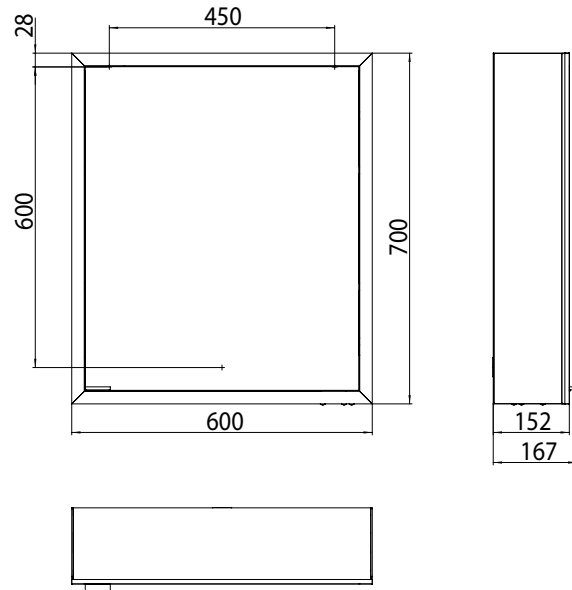

emco prime

ohne Lichtpaket · without light-package

PG

Lichtspiegelschrank prime, 600 mm, 1 Tür, **Aufputzmodell**, IP 20
Seitenwand verspiegelt, mit verspiegelter- oder weißer Glasrückwand, 2 stufenlos einstellbare Ablagen, 1 Tür (Türanschlag rechts), 1 Steckdose und 1 Lichtschalter, Höhe: 700 mm, LED-Beleuchtung (ca. 4.000 K)

Illuminated mirror cabinet prime, 600 mm, 1 door, **wall-mounted version**, IP 20
with mirrored or white glass back panel, mirrored side panels, 2 continuously adjustable crystal glass shelves, 1 door (door hinge right), 1 socket and 1 switch, height: 700 mm, LED-lights (ca. 4.000 K), IP 20

aluminium/spiegel	9497 050 60	1.617,50 €	2
aluminium/mirror			
aluminium/weiss	9497 051 60	1.617,50 €	2
aluminium/white