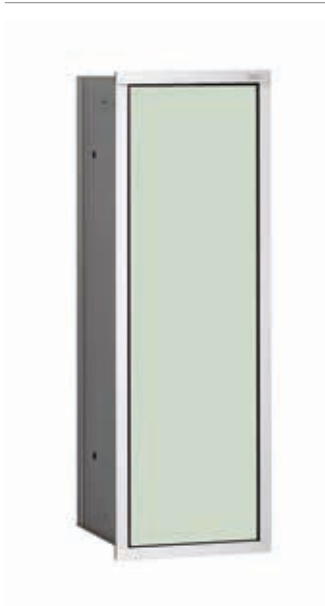

WC-Papier-Modul - Unterputzmodell
Unterputzmodule bitte immer mit
Einbaurahmen bestellen
Module for toilet paper - built-in-model
Please order built-in modules with an
installation frame

chrom/optiwwhite	9725 278 21	785,50 €	2
chrome/optiwwhite			
chrom/schwarz	9725 279 21	785,50 €	2
chrome/black			
Einbaurahmen	9725 000 21	110,60 €	2
Built-in frame